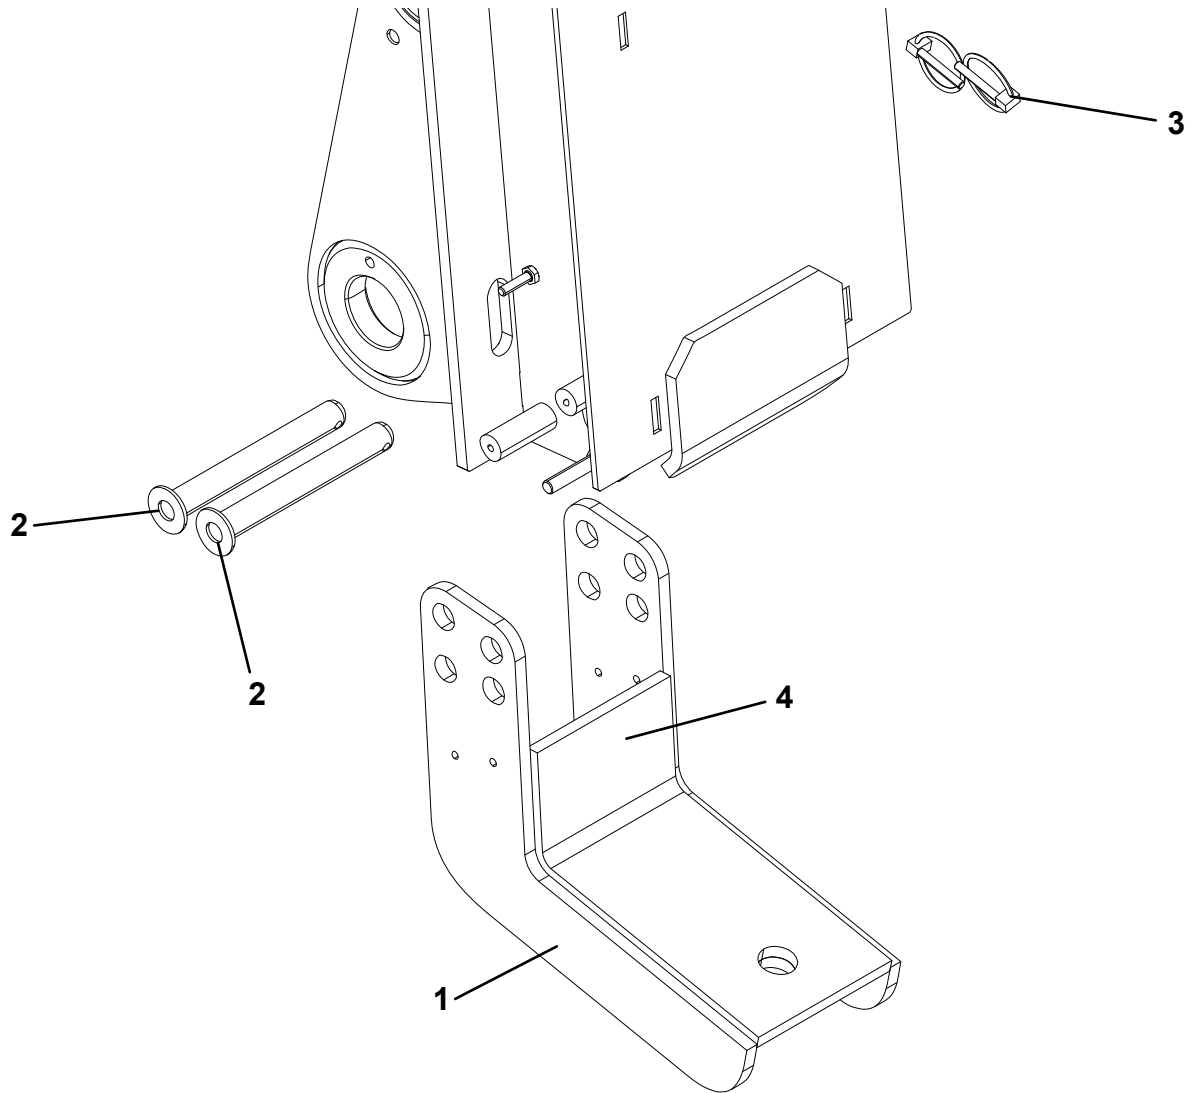

TOW BALL BRACKET INSTALLATION

ITEM	PART NO.	DESCRIPTION	QTY
1	3178000507	Bracket	1
2	3691000195	Pin	2
3	7691000027	Lynch Pin	2
4	7330000424	Decal	1

TOW BALL BRACKET INSTALLATION