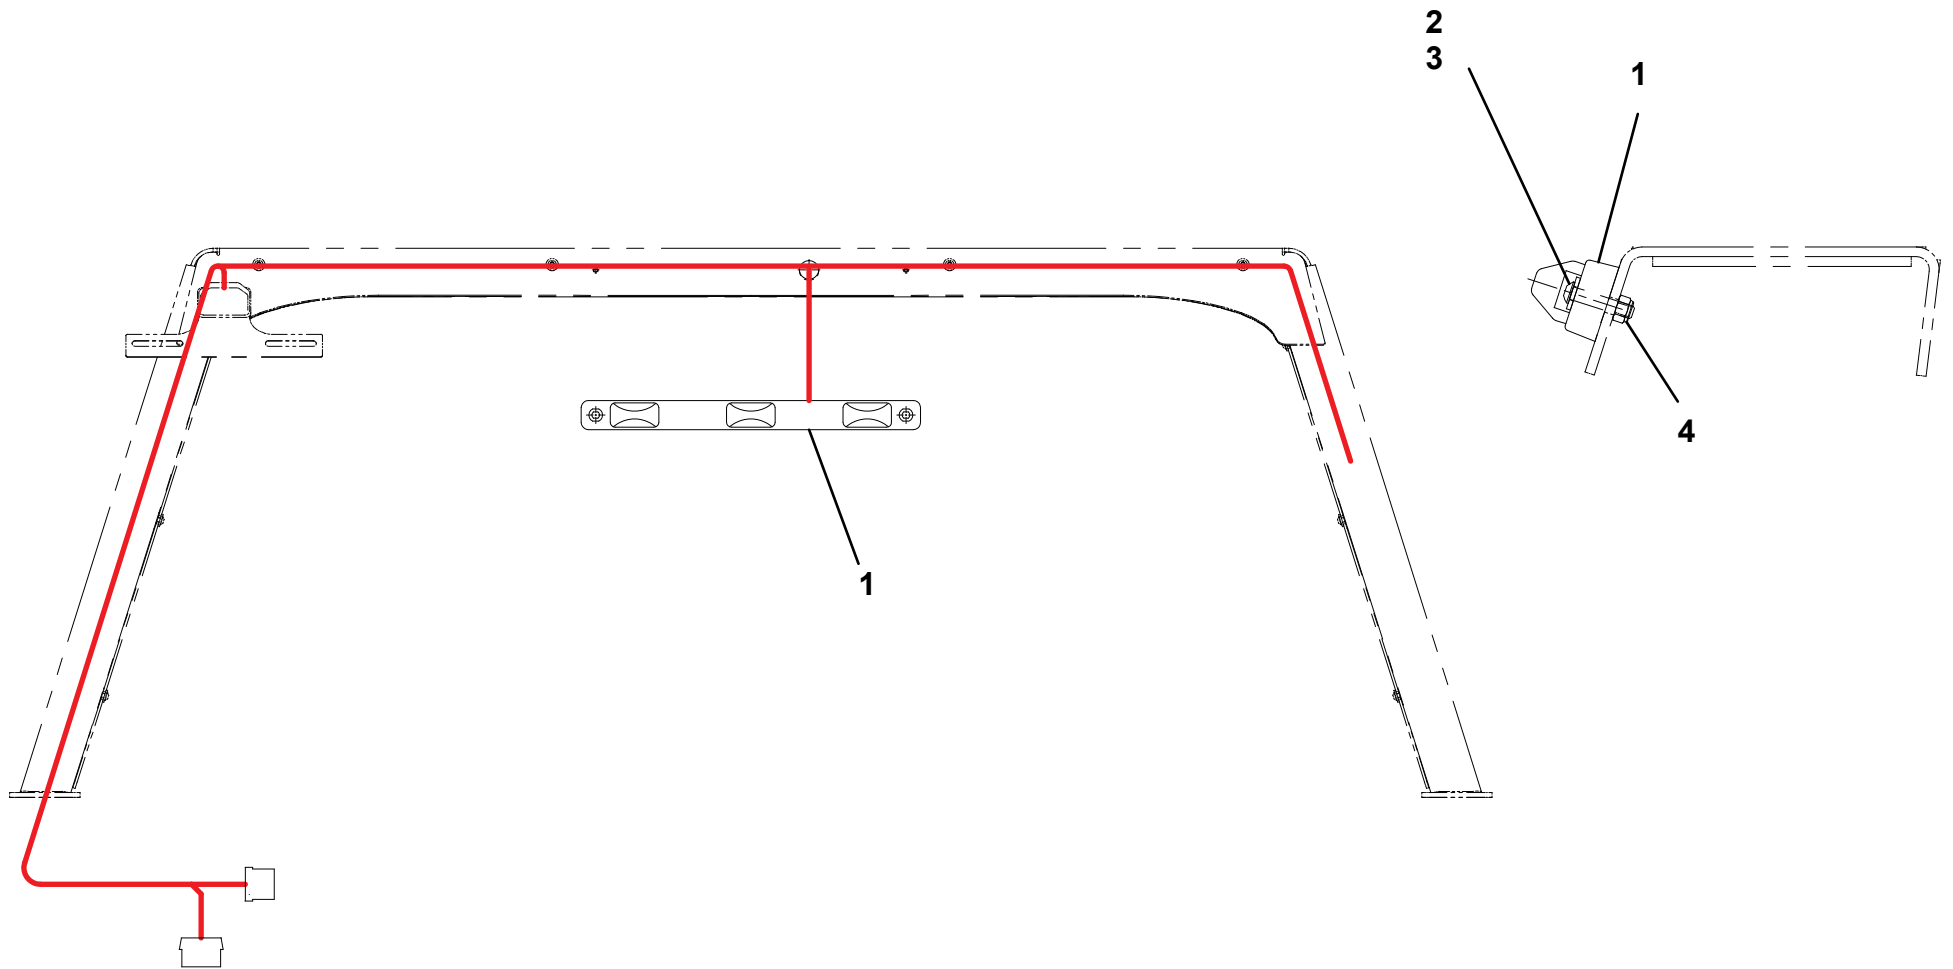

LIGHT, D.O.T. ID BAR, NO LIGHTBAR 12V

ITEM	PART NO.	DESCRIPTION	QTY
1	7590000342	Light Amber	6
2	7493000009	Grommet	6
3	7894000010	Tie Strap	6

LIGHT, D.O.T. ID BAR, NO LIGHTBAR 12V