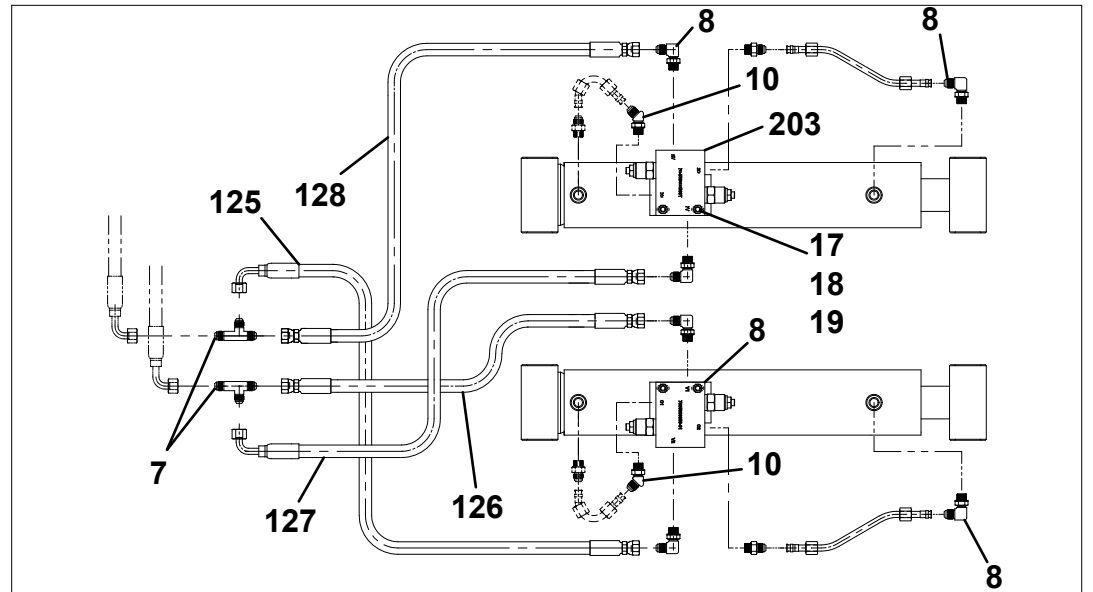

HYDRAULIC LINES & FITTINGS INSTALLATION DW ALL SOLENOID

ITEM	PART NO.	DESCRIPTION	QTY	ITEM	PART NO.	DESCRIPTION	QTY
1	1001133325	Hose,Kit HLF MPL40 Dw All Sol	1	42	1001131323	Clamp, Assy Kit Stauff 0.38" Tube	2
2	7445080843	Adapter #8JIC(M) X #8"O"(M) St	8				
3	7445060843	Adapter #6JIC(M) X #8"O"(M) St	6				
4	7443000231	Fitting 90 Degree Elbow	2				
5	7445081046	Elbow #8 JIC (M) X # 10 "O" (M	1				
6	7445081045	Elbow #8JIC(M) X #10"O"(M) 90	4				
7	7443000372	Fitting T- Run 3m #6 JIC	2				
8	7445060645	Elbow #6JIC(M)-#6"O"(M) 90 Deg	8				
9	7445060647	Branch #6JIC(2m)-"O" (M) Tee	2				
10	7445060646	Elbow #6JIC(M)-#6"O"(M) 45 Deg	4				
11	7445060643	Adapter Straight 0.38" O-Ring To	3				
12	7443000105	Reducer #6 JIC(F) - #4 JIC(M)	1				
13	7445040443	Adapter Str #4JIC-#4 "O" Ring	2				
14	7445040643	Adapter, Str #4 JIC-#6 "O" Rin	1				
15	7935000308	Valve Assy C-Bal Hydro Air	1				
16	1001173683	Valve, Cb Sun Cbbg-Ljn-Eci Body	1				
17	7115151650	Capscrew 0.31"-18nc X 2.00" Hex	8				
18	7950150161	Flatwasher 0.31" Nom Wide - Pla	8				
19	7660152601	Locknut 0.031"-18NC Gr5 Hex Nyloc	8				
020A	8565000007	Hose 2-0.50" Single Jacket Mill	10				
21	7443000048	Fitting Plug #8"O"(M)	1				
24	7443000168	Adapter #12 "O" X 0.75 ID Beaded	1				
25	7274000080	Clamp Hose Tbolt 1.12" Nom Dia	4				
26	7443000319	Fitting 90 Deg 1.00" Nptm X 0.75"	2				
27	7430000003	Filter Assy Oil W/Element #Aa	1				
28	7114140618	Capscrew 0.25" - 20nc X 0.75" Ss B	2				
29	7950140003	Lockwasher 0.25" Nom Reg S/S	2				
30	7950140143	Flatwasher 0.25" Nom Narrow Ss	2				
31	7470000002	Gauge #15Mst-01B60 Oil Filter	1				
32	7443000066	Fitting 45el.13npt Male X 0.13"n	1				
33	4567131080	Hose 0.50" X 80" #8 St(Fsw) - #8	2				
34	7577000622	Kit Tube Hlf Base MPL40	1				
35	7445080847	Ftg #8 JIC(2m) - #8 "O"(M) Bra	2				
36	7935000258	Valve Ext. Relief #Rpec-Lan-Fg	2				
37	7115140650	Capscrew 0.25"-20nc X 0.75" Hex	4				
38	7950140141	Flatwasher 0.25" Nom Narrow	4				
39	7950140003	Lockwasher 0.25" Nom Reg S/S	4				
40	7445080818	Nut #8JIC (F) Cap	1				
41	1001131306	Clamp, Assy Kit Stauff 0.38" Tube	13				

HYDRAULIC LINES & FITTINGS INSTALLATION DW ALL SOLENOID