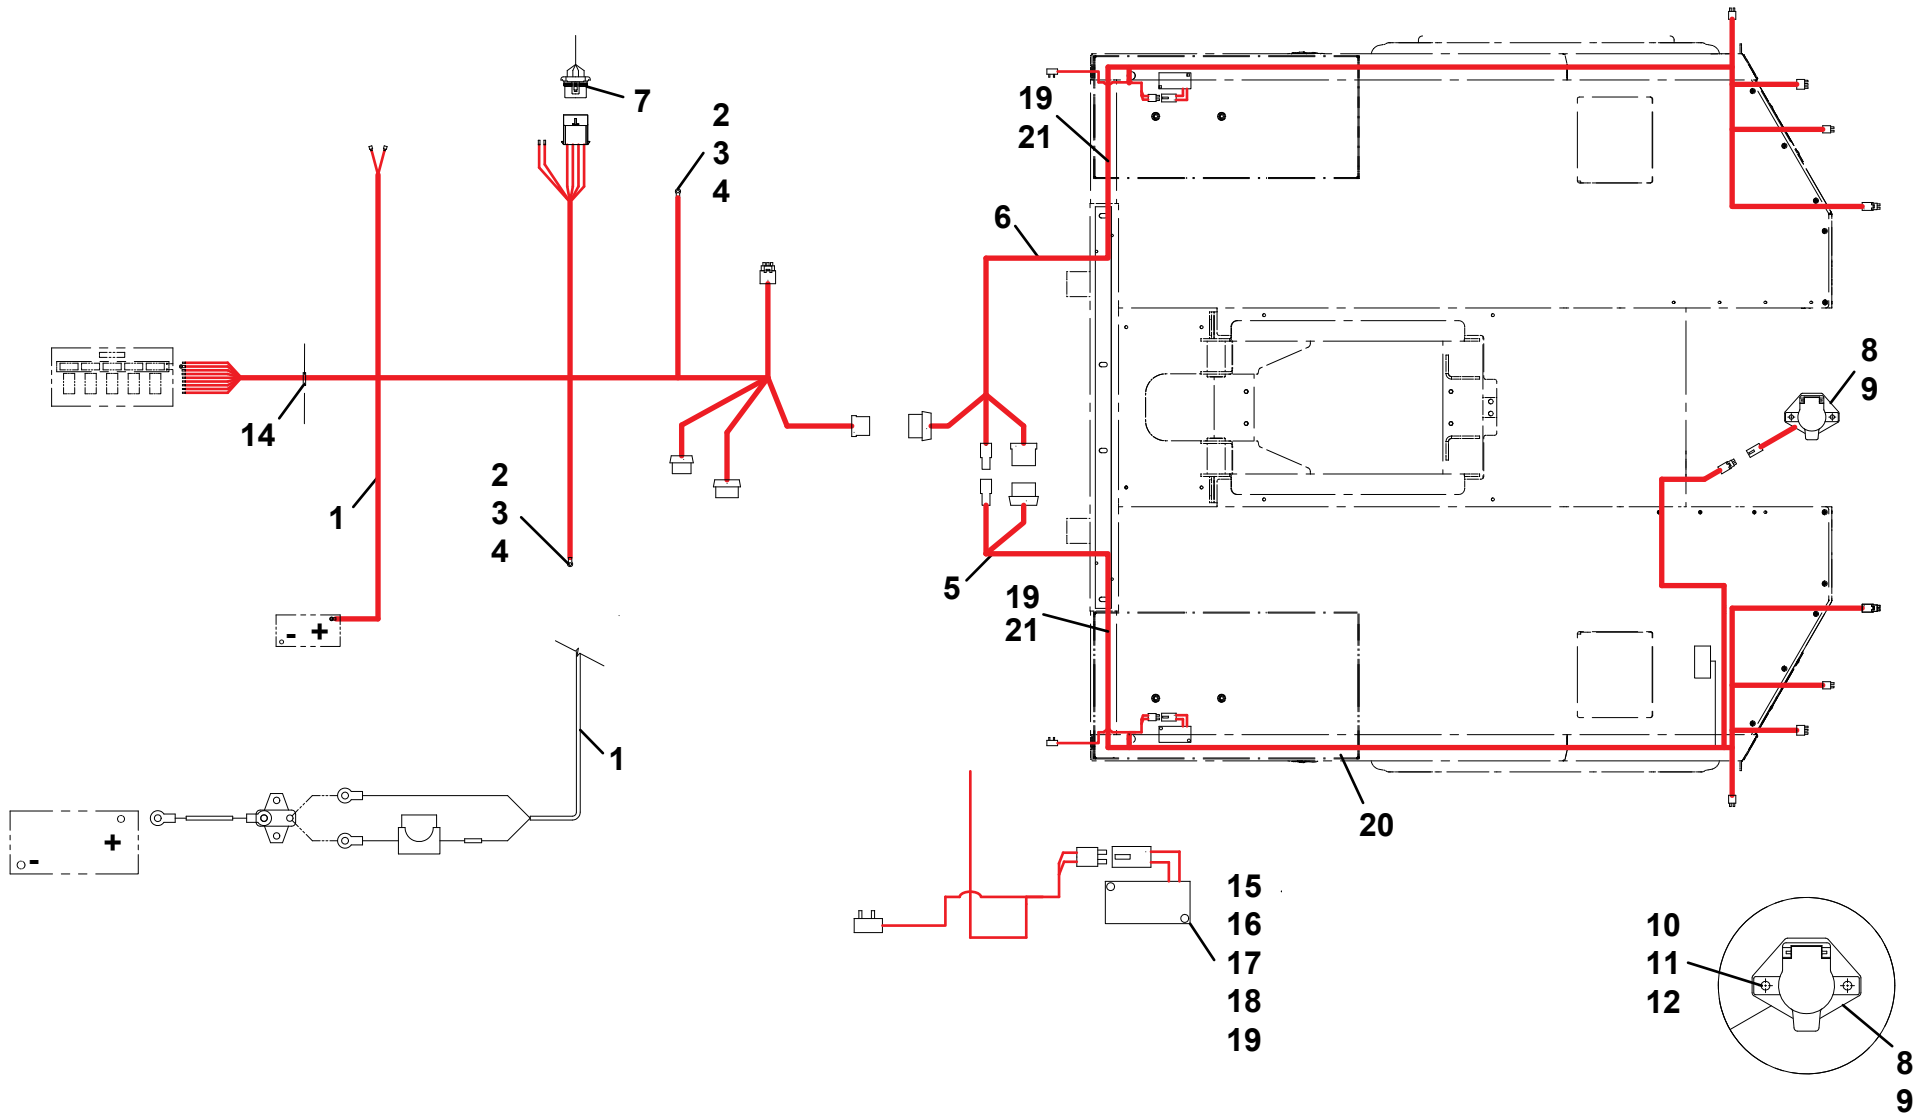

MPL-40 BODY WIRING INSTALLATION

ITEM	PART NO.	DESCRIPTION	QTY
1	7552000292	Harness	1
2	0641410	Capscrew, 0.25"-20NC X 1.25"	2
3	7660142600	Locknut, 0.25"-20NC	2
4	4711400	Washer, 0.25" ID	2
5	1001190945	Harness, LH	1
6	1001190946	Harness, RH	1
7	7577000194	Connectors Kit	1
8	7291000010	Connector	1
9	7796000048	Gasket	1
10	7111140613	Screw, 0.25"-20NC X 0.75"	2
11	4761400	Washer, 0.25" ID	2
12	7413000002	Nutsert, 0.25"-20NC	2
13	7894000042	Tie Strap	29
14	7493000003	Grommet	1
15	7590000273	Light	2
16	7120000081	Screw, #10-32 X 0.88"	4
17	7661000007	Nut, #10-32	4
18	7831000040	Spacer	4
19	8798820001	Sealant	A/R
20	7413000013	Fastener	2
21	4420002	Tape	A/R

MPL-40 BODY WIRING INSTALLATION