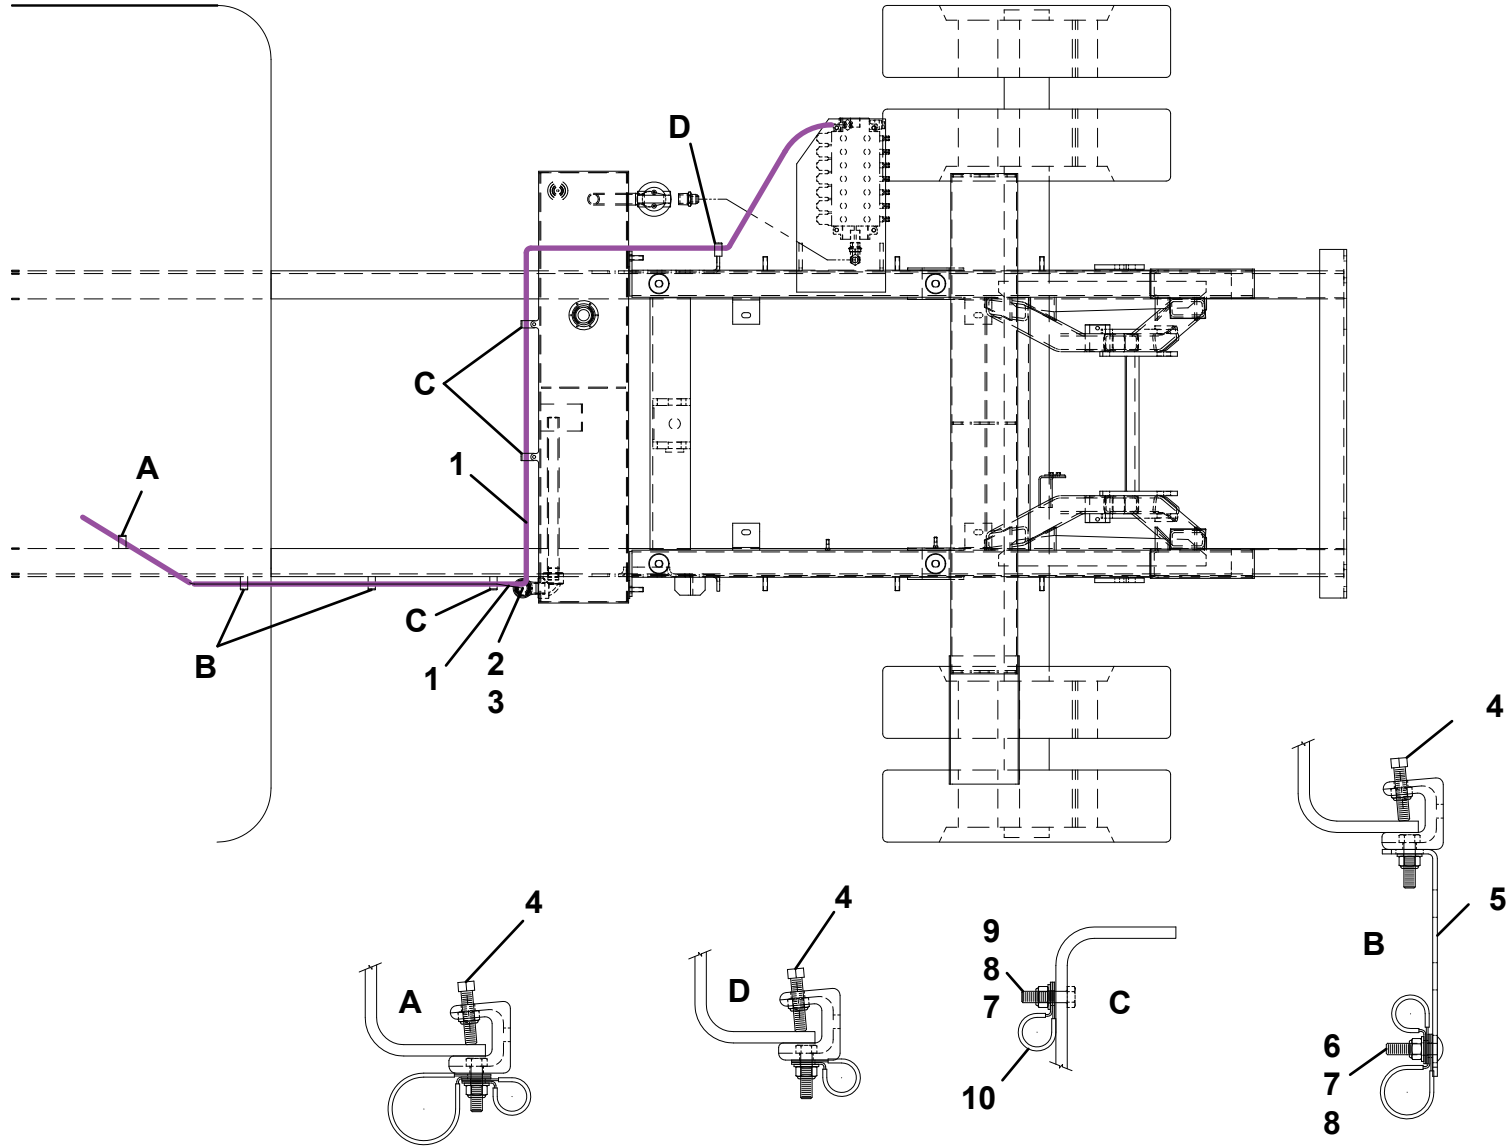

SUPPLY PRESSURE & RETURN HOSE INSTALL 162" WB CHEVY

ITEM	PART NO.	DESCRIPTION	QTY
1	1001138316	Hose Kit	1
2	7443000013	Fitting	1
3	7274000002	Clamp	2
4	1001132794	Clamp	10
5	4706003844	Plate	6
6	7115151064	Bolt, 0.31"-18NC x 1.25"	6
7	7950150161	Flatwasher, 0.31" ID	10
8	7660152601	Locknut, 0.31"-18NC	10
9	7115151050	Capscrew, 0.31"-18NC x 1.25"	4
10	7819000013	Sleeve	2

SUPPLY PRESSURE & RETURN HOSE INSTALL 162" WB CHEVY