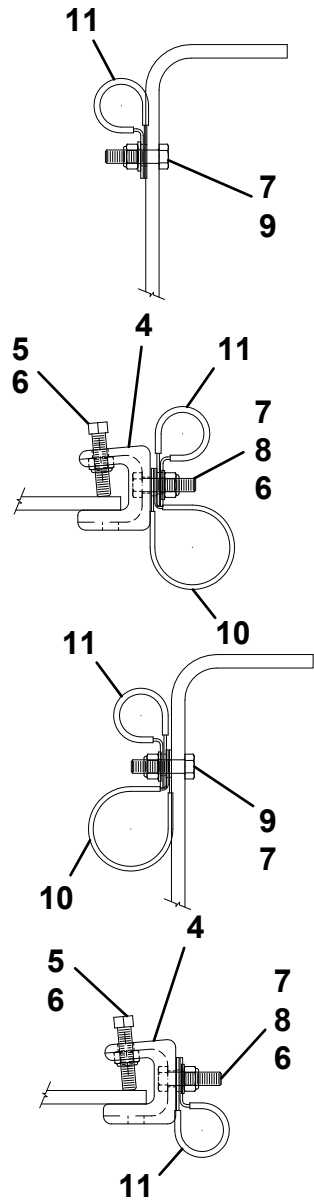

SUPPLY PRESSURE & RETURN HOSE INSTALL 152" WB 08-10 CHEVY

ITEM	PART NO.	DESCRIPTION	QTY
1	4570000334	Hose, Suction	1
2	4567631214	Hose Assembly	1
3	7274000002	Clamp	2
4	7274000076	Clamp	6
5	7785152420	Screw, 0.31" 18NC x 1.50"	6
6	7115151050	Capscrew, 0.31"- 18NC x 1.25"	6
7	7660152601	Locknut, 0.31"-18NC	14
8	7660150000	Nut, 0.31"-18NC	6
9	7115150864	Bolt, 0.31"-18NC x 1.00"	3
10	7274000042	Clamp	5
11	7274000105	Clamp	9
12	7443000426	Fitting	1
25	7443000013	Fitting	1
28	8632000002	Trim	3in

SUPPLY PRESSURE & RETURN HOSE INSTALL 152" WB 08-10 CHEVY