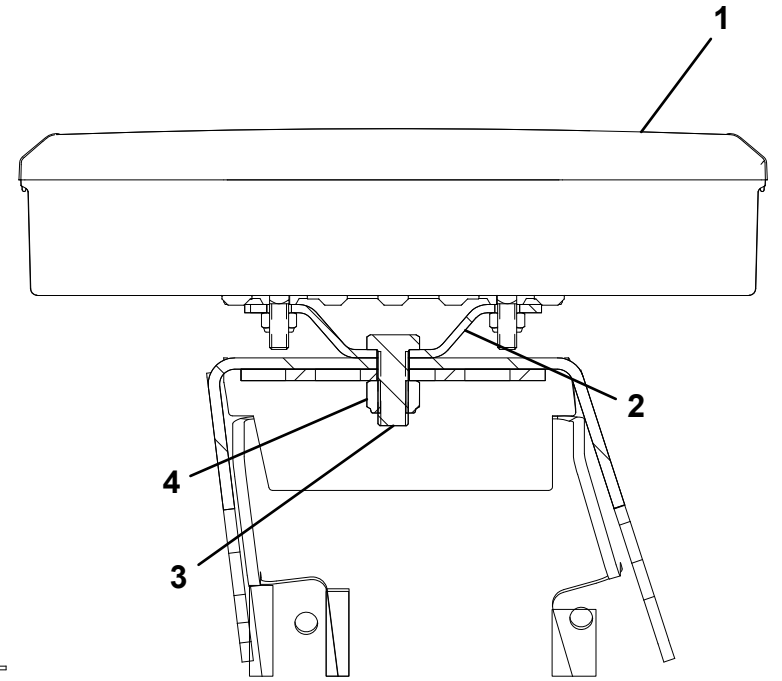

LIGHTBAR, AMBER, CODE3, 58", 10 LIGHT HEAD, 12V

LIGHTBAR, AMBER, CODE3, 58", 10 LIGHT HEAD, 12V

ITEM	PART NO.	DESCRIPTION	QTY
1	9590310205	REF8 Amber module	6
2	9590310206	REF12 Amber module	4
3	70050164	Work light	2
4	1001126269	DOT Strip	1
5	1001130702	STT module	2
8	9590310200	Lower End lens, Clear	2
9	9590310203	Lower Mid lens, Clear	2
11	9590310202	Mounting Bracket	6
12	70050167	General Controller	1
13	70050165	Jerr-Dan 9 Wire Cable	1
14	70050980	Internal Wire - Input	1
15	70050981	Internal Wire - Output	1
16	70050166	Blank Bracket	2
17	9590310198	Amber Outboard Upper Lens	2
18	70051594	Upper Mid lens, Amber	2