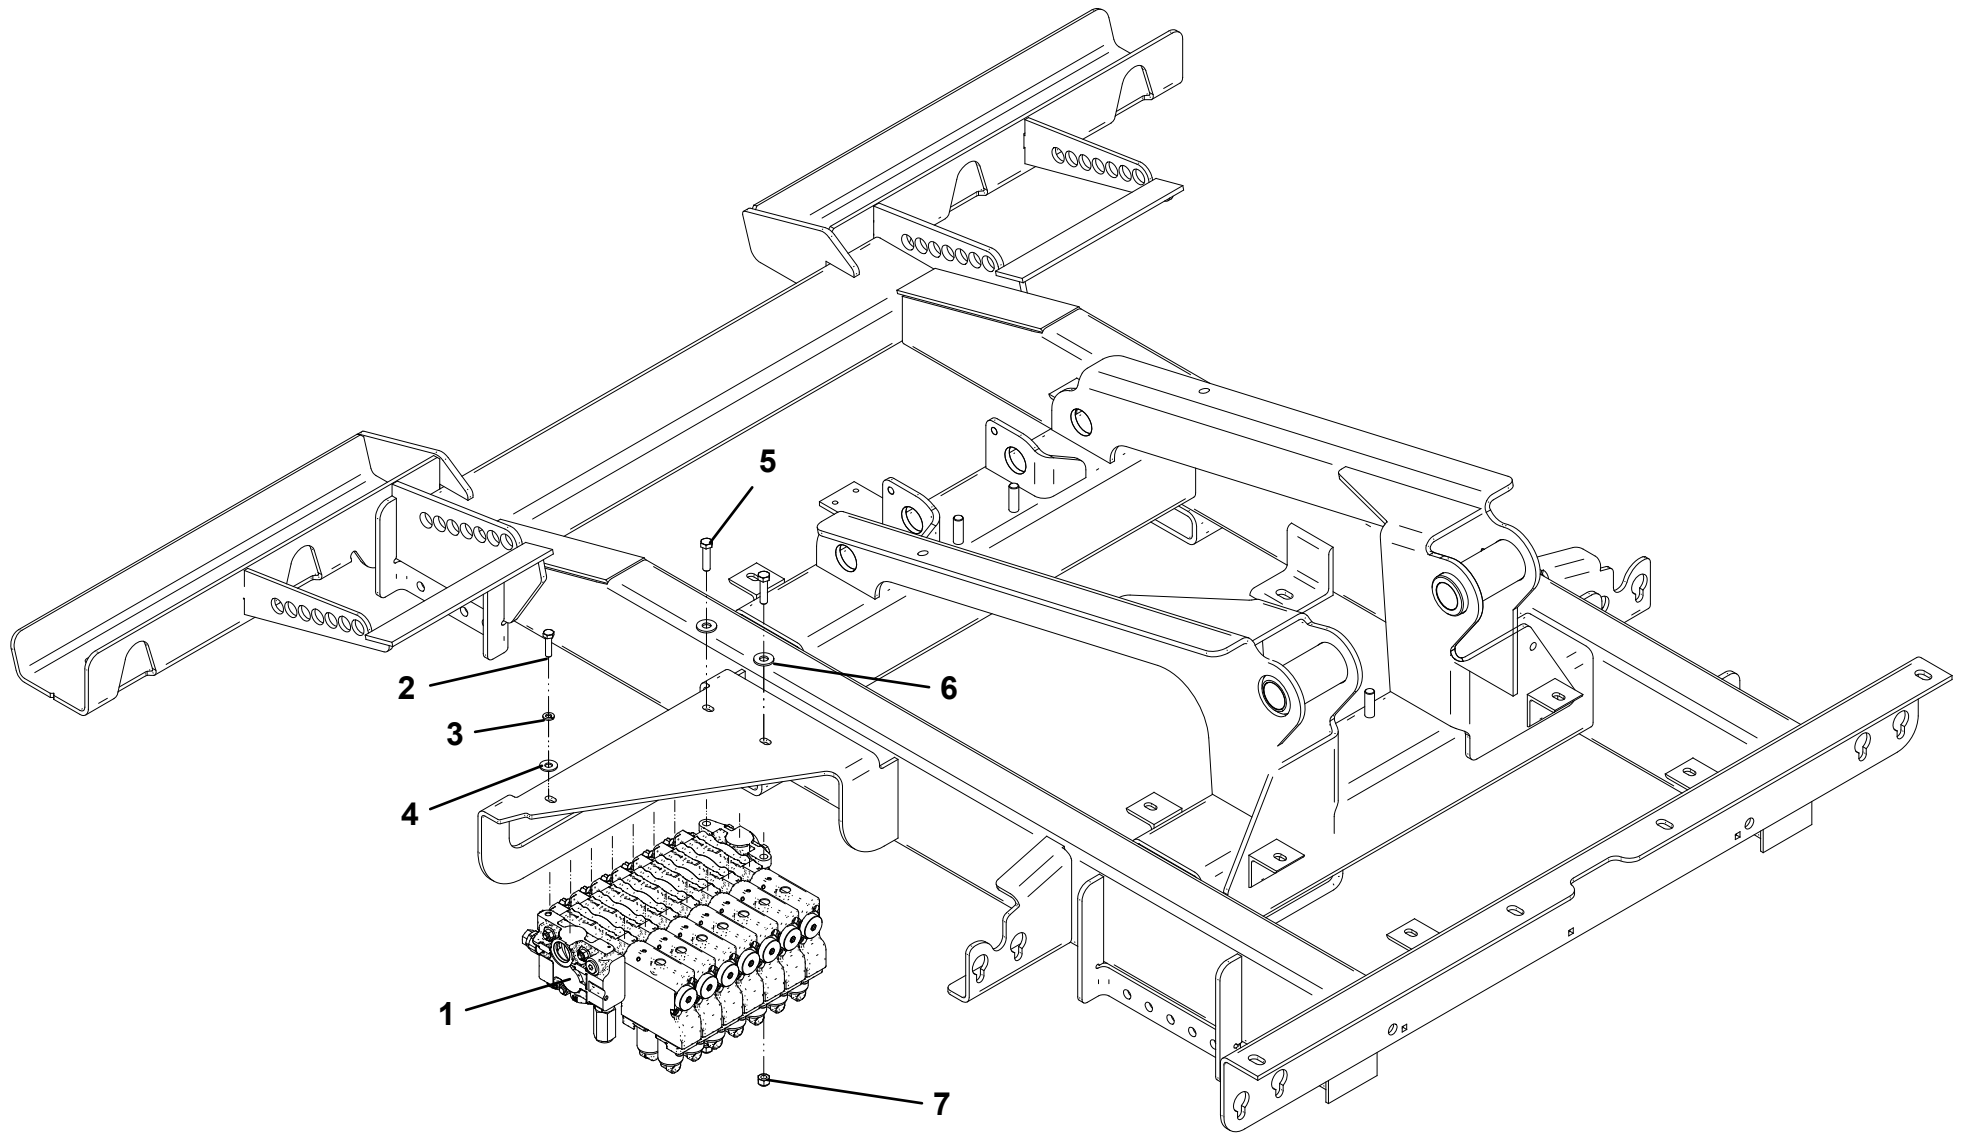

CONTROLS HYDRAULIC CONTROLS 7 SOLENOIDS

ITEM	PART NO.	DESCRIPTION	QTY
1	1001132189	Valve Assy 7 Bank Husco	1
2	7115151050	Capscrew 0.31"-18nc X 1.25" Hex	1
3	7950150000	Washer 0.31" Nom Reg Lock - Pla	1
4	7950150161	Flatwasher 0.31" Nom Wide - Pla	1
5	7115161250	Capscrew 0.38"-16nc X 1.50" Hex	2
6	7950160161	Flatwasher 0.38" Nom Wide - Pla	2
7	7660162601	Locknut 0.38"-16NC Gr5 Nyloc	2

CONTROLS HYDRAULIC CONTROLS 7 SOLENOIDS