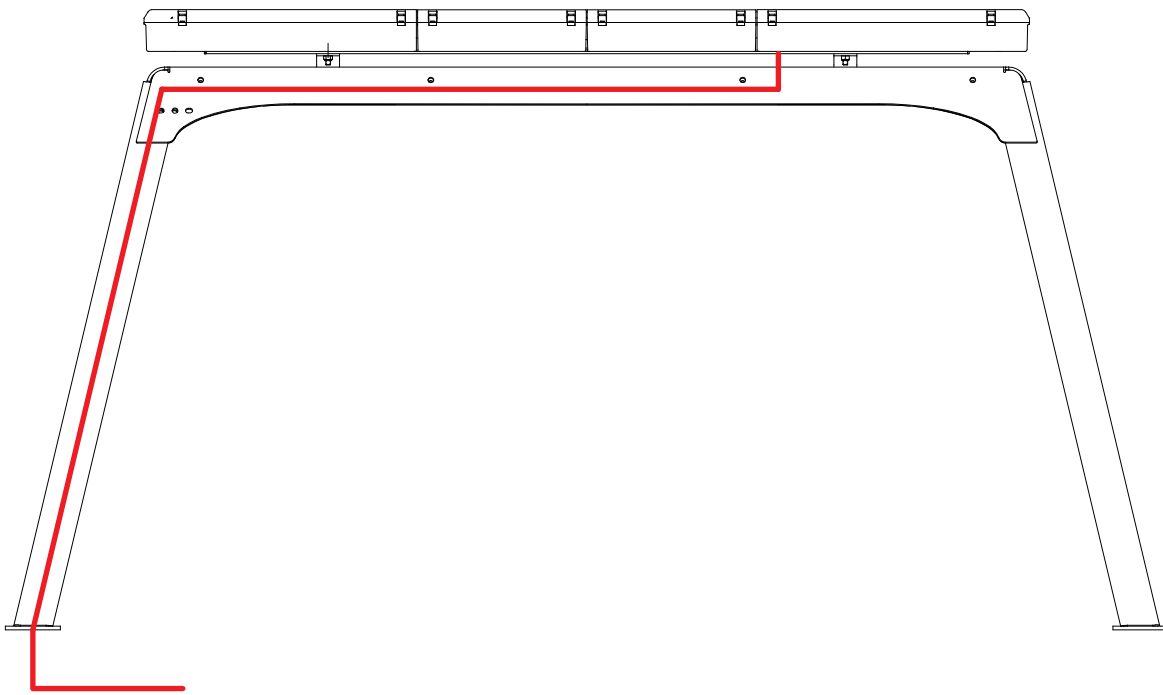

LIGHTBAR, AMBER, CODE3, 58", 10 LIGHT HEAD, 12V

LIGHTBAR, AMBER, CODE3, 58", 10 LIGHT HEAD, 12V

ITEM	PART NO.	DESCRIPTION	QTY
1	9590310205	REF8 Amber module	6
2	9590310206	REF12 Amber module	4
3	70050164	Work light	2
4	1001126269	DOT Strip	1
5	1001130702	STT module	2
8	9590310200	Lower End lens, Clear	2
9	9590310203	Lower Mid lens, Clear	2
11	9590310202	Mounting Bracket	6
12	70050167	General Controller	1
13	70050165	Jerr-Dan 9 Wire Cable	1
14	70050980	Internal Wire - Input	1
15	70050981	Internal Wire - Output	1
16	70050166	Blank Bracket	2
17	9590310198	Amber Outboard Upper Lens	2
18	70051594	Upper Mid lens, Amber	2