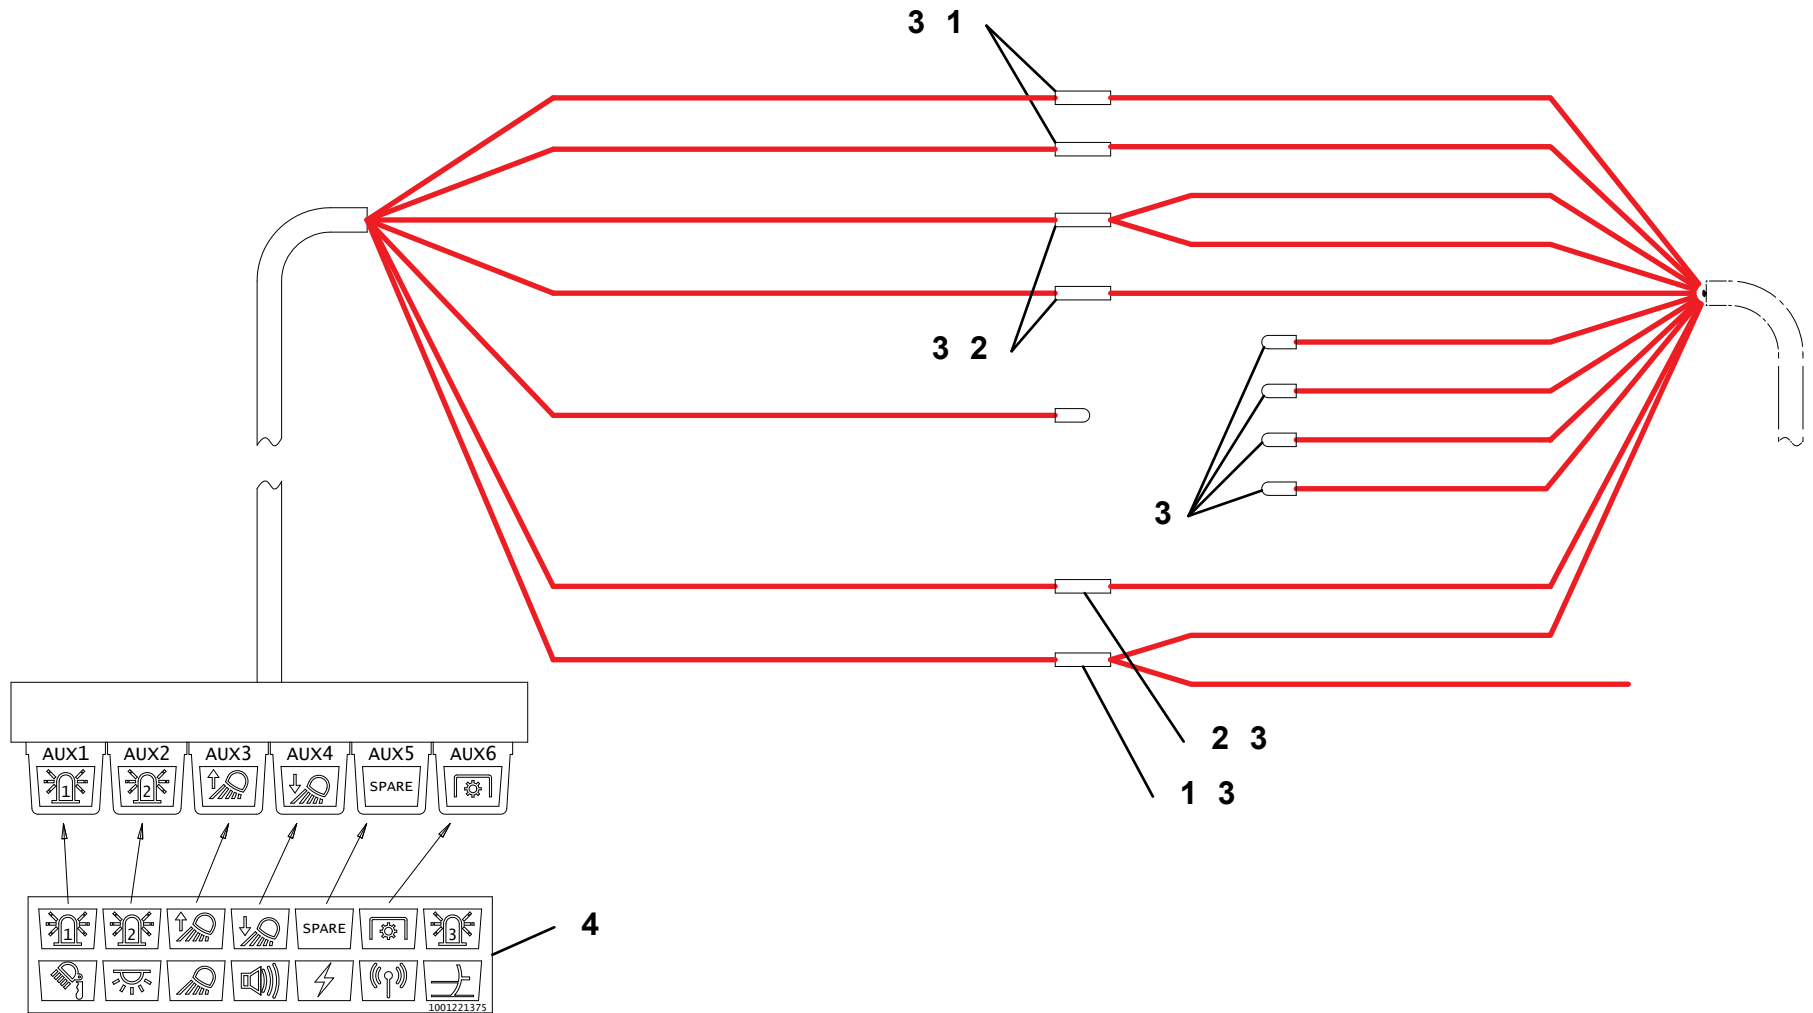

SWITCH PANEL, 6 FUNCTION 2017 FORD OEM F450/550

ITEM	PART NO.	DESCRIPTION	QTY
1	7345001914	Terminal	3
2	7345001714	Terminal	3
3	7346000039	Tubing	0.5
4	1001221375	Decal	1
5	1001225217	Panel	1

SWITCH PANEL, 6 FUNCTION 2017 FORD OEM F450/550