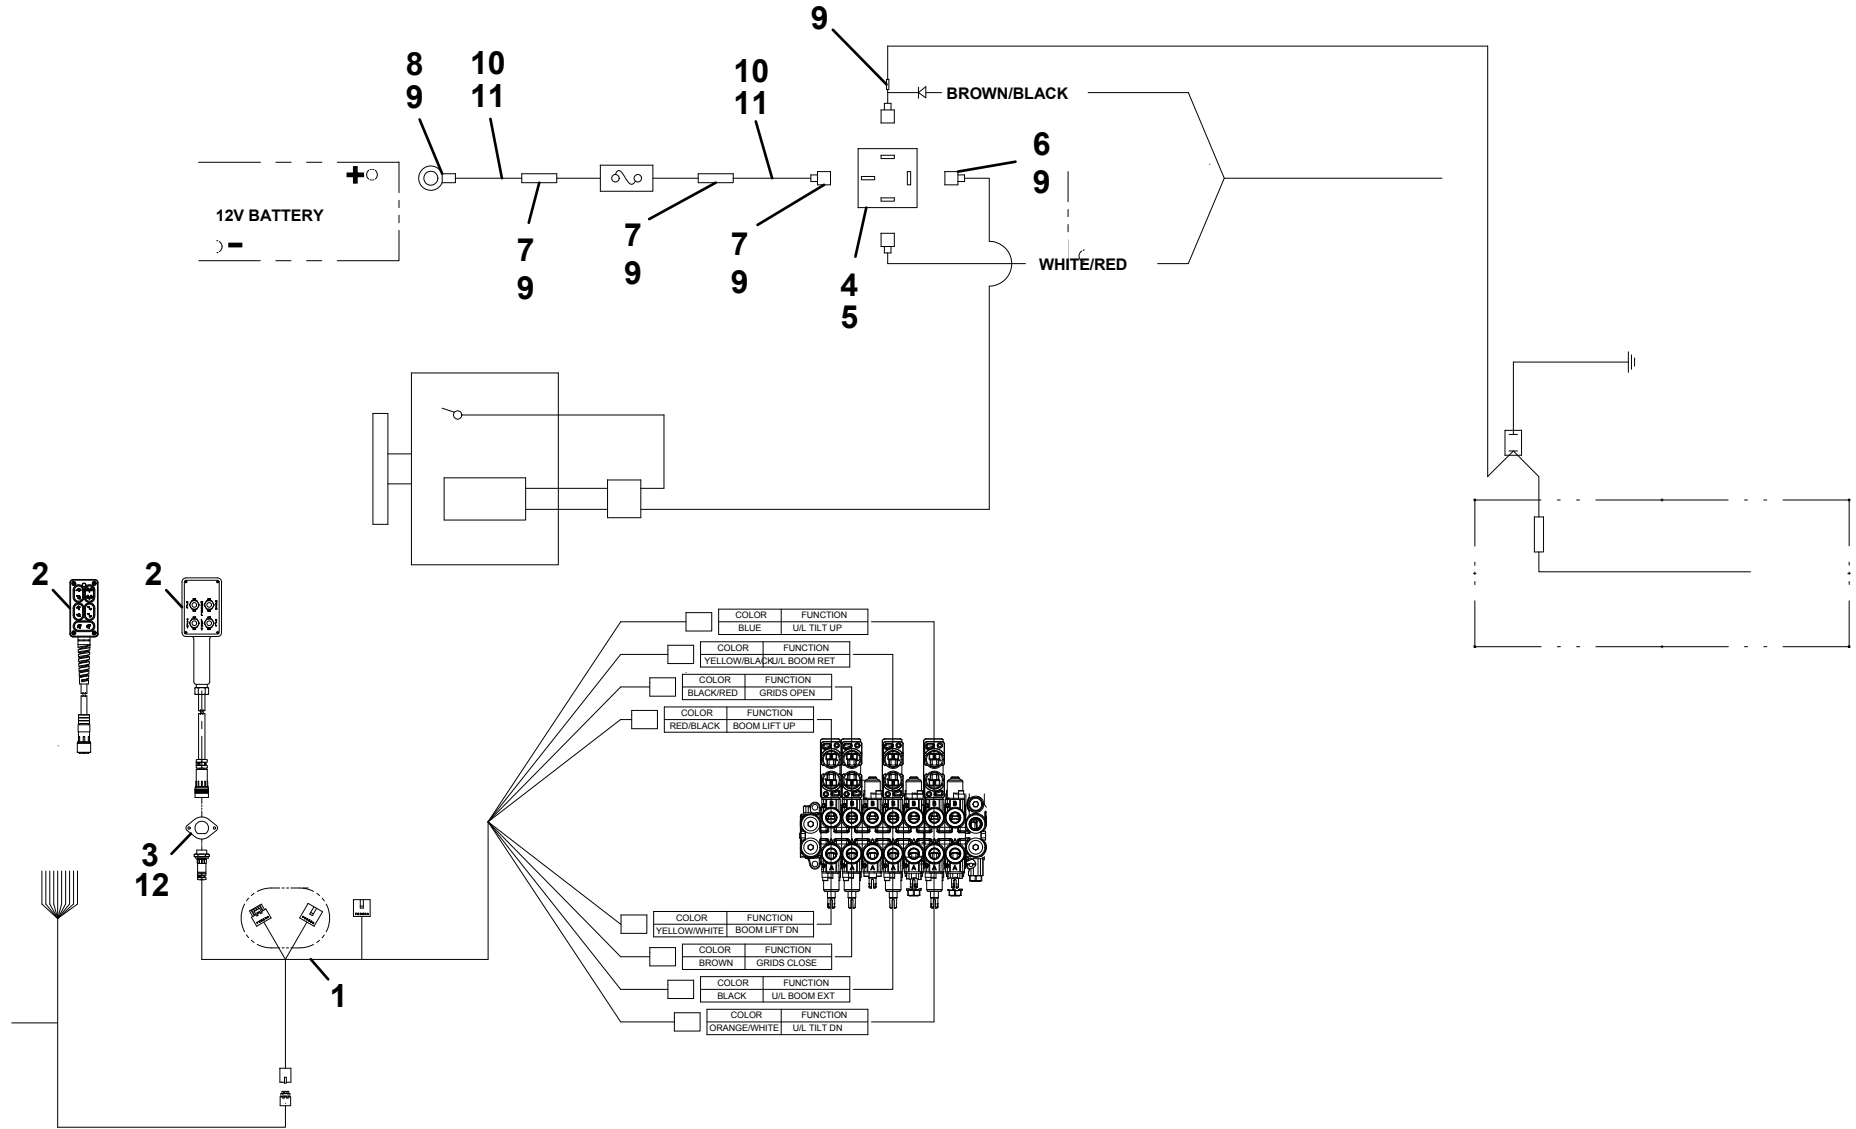

**VALVE ASSEMBLY - 7 SECTION - 7 SOLENOID - 1001132189**

**CONTROLS ELECTRIC CUSTOMER SUPPLIED**

ITEM	PART NO.	DESCRIPTION	QTY
1	1001133439	Harness, Remote	1
2	7120000034	Screw, #10 x 0.75"	1
3	7740000003	Relay	1
4	7345001710	Tab	2
5	7345001714	Terminal	1
6	7345221702	Terminal	1
7	7346000039	Tube	1
8	8977500100	Wire	3ft
9	8597650002	Wire	3ft

# CONTROLS ELECTRIC REMOTE TOGGLE

**CONTROLS ELECTRIC REMOTE MEMBRANE 12V**

ITEM	PART NO.	DESCRIPTION	QTY
1	7552000366	Harness, Wired Remote	1
2	7295000131	Controller	1
3	4706003402	Plate	1
4	7120000034	Screw, #10 x 0.75"	1
5	7740000003	Relay	1
6	7345001710	Tab	2
7	7345001714	Terminal	1
8	7345221702	Terminal	1
9	7346000039	Tube	1
10	8977500100	Wire	3ft
11	8597650002	Wire	3ft
12	1001197476	Rivet	2