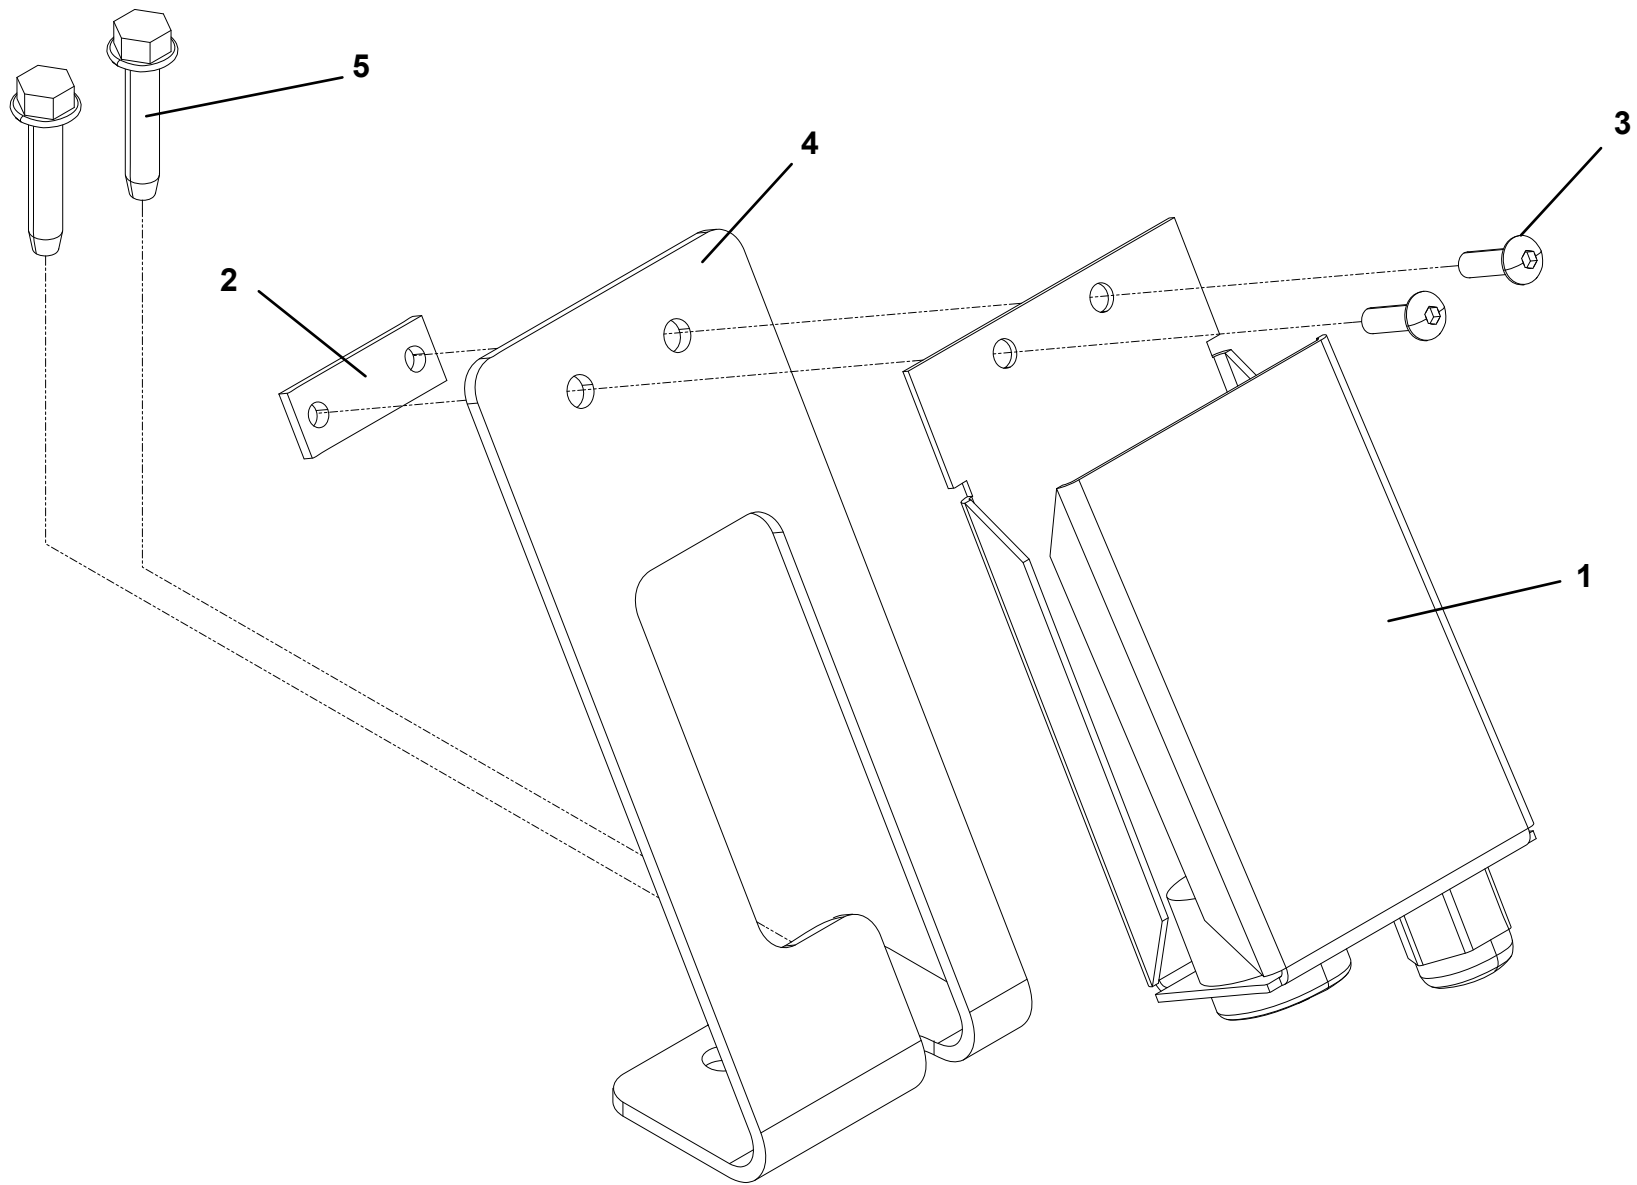

WIRELESS REMOTE HOLDER INSTALLATION

ITEM	PART NO.	DESCRIPTION	QTY
1	7002000521	Wireless Remote Holder	1
2	7661000056	Nut, #10-24NC	1
3	7114100518	Bolt, #10-24NC	2
4	1001230127	Mount	1
5	7790142051	Screw, 0.25" x 1.25"	2

WIRELESS REMOTE HOLDER INSTALLATION