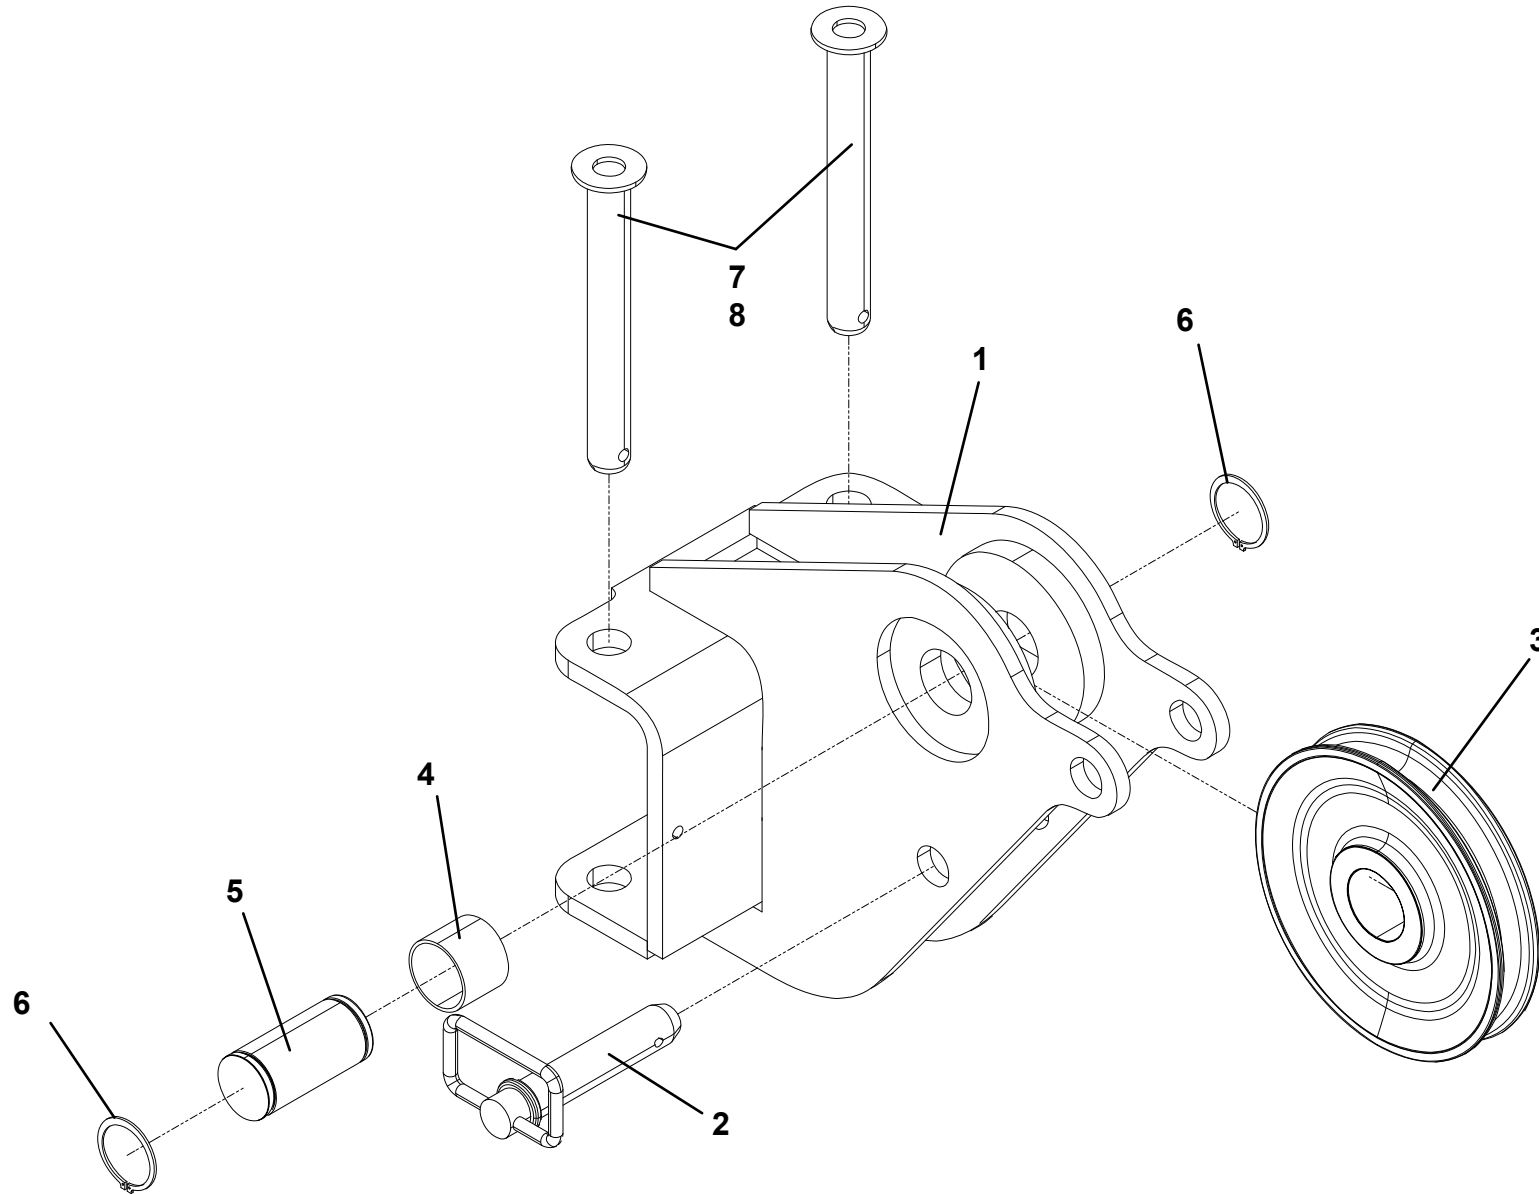

LOW ANGLE RECOVERY SLEEVE

ITEM	PART NO.	DESCRIPTION	QTY
1	3249000040	Sheave Weldment	1
2	7691000053	Pin	1
3	7809000013	Sheave	1
4	7082000032	Bearing	1
5	4691000572	Pin	1
6	7754000006	Retaining Ring	2
7	3691000195	Pin	2
8	7691000027	Pin	2

LOW ANGLE RECOVERY SLEEVE