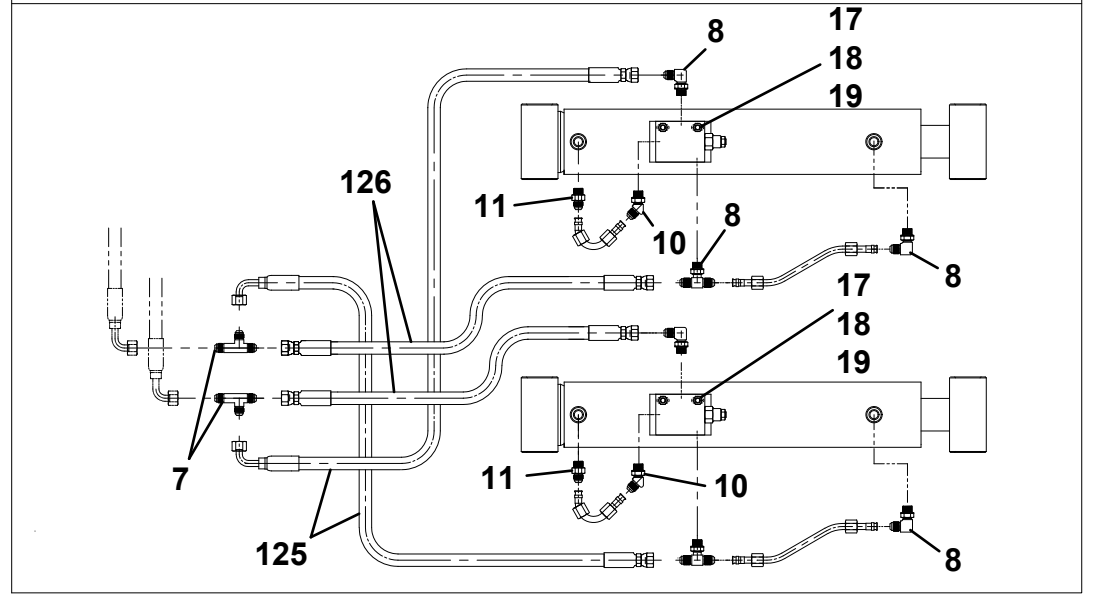

HYDRAULIC LINES & FITTINGS INSTALLATION SINGLE WINCH

ITEM	PART NO.	DESCRIPTION	QTY
1	7577000645	Kit Hose Hlf Base Mpl-40	1
2	7445080843	Adapter #8jic(M) X #8"O"(M) St	2
3	7445060843	Adapter #6jic(M) X #8"O"(M) St	6
4	7443000231	Fitting 90 Degree Elbow	2
5	7445081046	Elbow #8 Jic (M) X # 10 "O" (M)	1
6	7445081045	Elbow #8JIC(M) X #10"O"(M) 90	2
7	7443000372	Fitting T- Run 3m #6 Jic	2
8	7445060645	Elbow #6JIC(M)-#6"O"(M) 90 Deg	8
9	7445060647	Branch #6jic(2m)-"O" (M) Tee	2
10	7445060646	Elbow #6jic(M)-#6"O"(M) 45 Deg	4
11	7445060643	Adapter Straight 0.38" O-Ring To	3
12	7443000105	Reducer #6 Jic(F) - #4 Jic(M)	1
13	7445040443	Adapter Str #4jic-#4 "O" Ring	2
14	7445040643	Adapter, Str #4 JIC-#6 "O" Rin	1
15	7935000308	Valve Assy C-Bal Hydro Air	1
16	1001173683	Valve,Cb Sun Cbbg-Ljn-Eci Body	1
17	7115151650	Capscrew 0.31"-18nc X 2.00" Hex	8
18	7950150161	Flatwasher 0.31" Nom Wide - Pla	8
19	7660152601	Locknut 0.031"-18NC Gr5 Hex Nyloc	8
020A	8565000007	Hose 2-1/2" Single Jacket Mill	10
21	7443000048	Fitting Plug #8"O"(M)	2
24	7443000168	Adapter #12 "O" X 0.75 ID Beaded	1
25	7274000080	Clamp Hose Tbolt 1.12" Nom Dia	4
26	7443000319	Fitting 90 Deg 1.00" Nptm X 0.75"	2
27	7430000003	Filter Assy Oil W/Element #Aa	1
28	7114140618	Capscrew 0.25" - 20nc X 0.75" Ss B	2
29	7950140003	Lockwasher 0.25" Nom Reg S/S	2
30	7950140143	Flatwasher 0.25" Nom Narrow Ss	2
31	7470000002	Gauge #15Mst-01B60 Oil Filter	1
32	7443000066	Fitting 45el.13npt Male X 0.13"n	1
34	7577000622	Kit Tube Hlf Base Mpl-40	1
40	7445080818	Nut #8JIC (F) Cap	1
41	1001131306	Clamp,Assy Kit Stauff 0.38" Tube	13
42	1001131323	Clamp,Assy Kit Stauff 0.38" Tube	2

HYDRAULIC LINES & FITTINGS INSTALLATION SINGLE WINCH