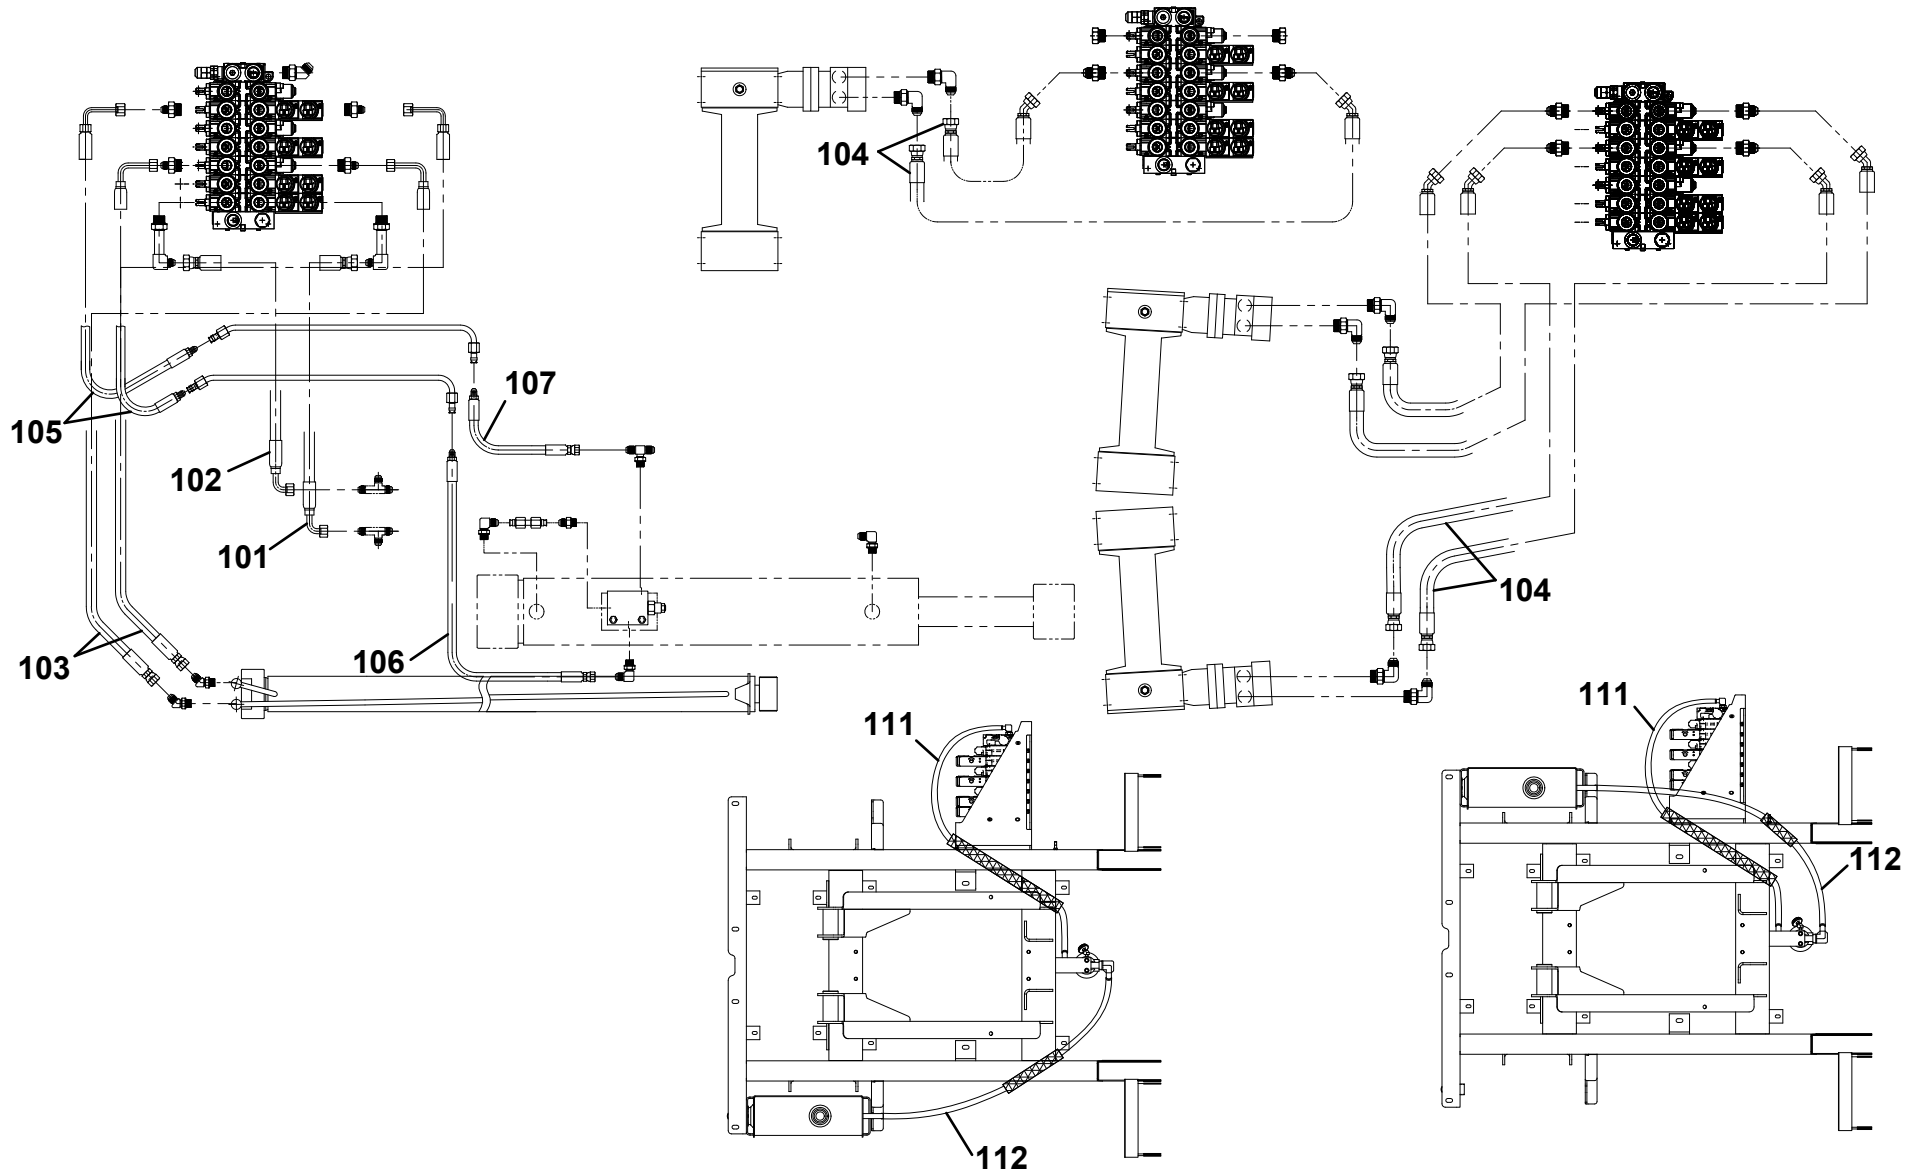

HYDRAULIC LINES AND FITTINGS - BASE

ITEM	PART NO.	DESCRIPTION	QTY
101	4567122026	Hose 0.38" X 26" #6 St(Fsw) - #6	1
102	4567122024	Hose Assy 0.38" X 24.00" St-90 Fs	1
103	4567123056	Hose 0.38" X 56" #6 St(Fsw) - #6	2
104	4567131080	Hose 0.50" X 80" #8 St(Fsw) - #8	2
105	4569123061	Hose Assy 0.38"x 61.00" St(M)-L90(F	2
106	4569120017	Hose 0.38" X 17" #6 St(Fsw) - #6	1
107	4569120018	Hose Assy 0.38" x 18.00" Str(M)-St	1
108	4569123054	Hose 0.38" X 54" #6 St(M) - #6 L9	2
109	4567110024	Hose Assy 0.25" X 24.00" Str-Str	1
110	4567110025	Hose Assy 0.25" X 25.00" Str-Str	1
111	1001130043	Hose,Return 0.75" Id X 48.00"	1
112	4570000377	Hose Return 0.75" X 51.00" 300psi	1

HYDRAULIC LINES AD FITTINGS - BASE