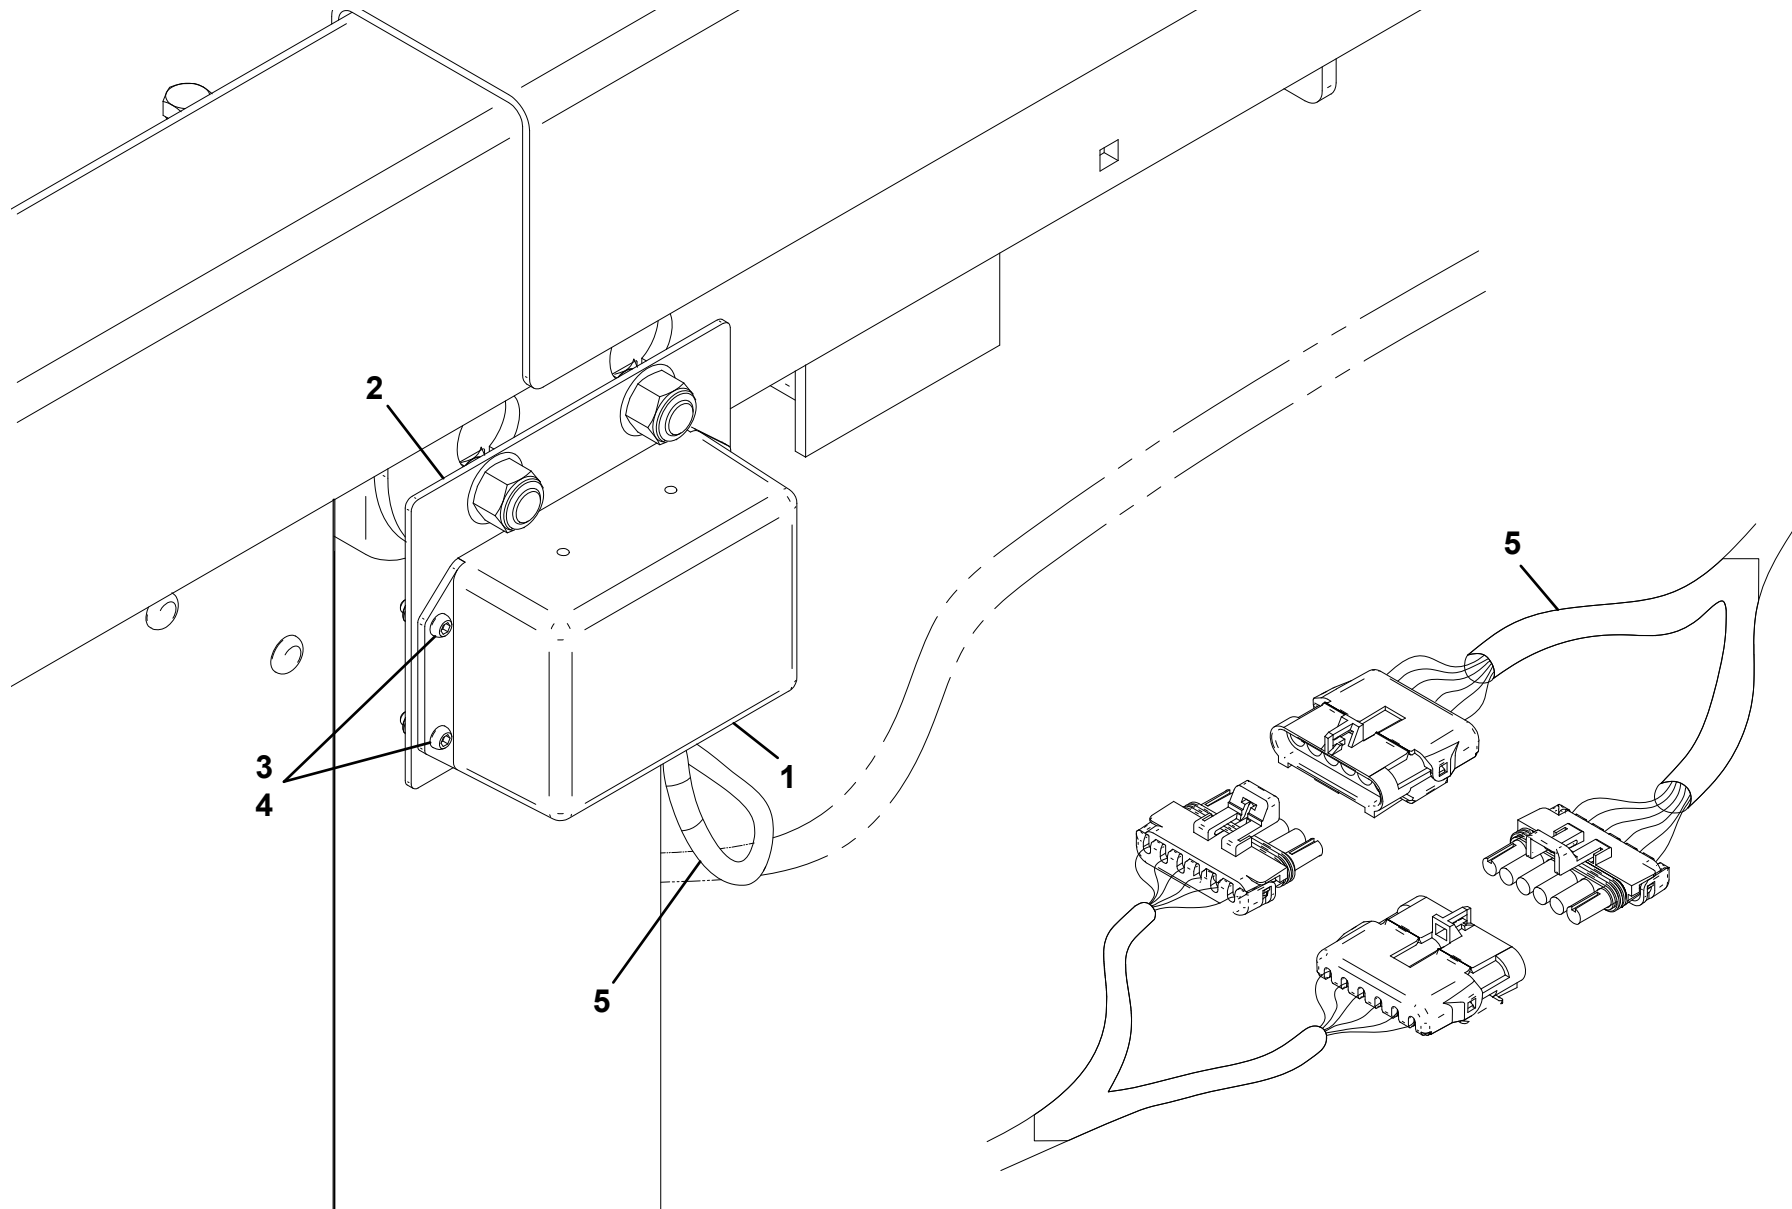

# WIRELESS REMOTE INSTALLATION

**WIRELESS REMOTE HOLDER INSTALLATION**

ITEM	PART NO.	DESCRIPTION	QTY
1	7002000521	Wireless Remote Holder	1
2	7661000056	Nut, #10-24NC	1
3	7114100518	Bolt, #10-24NC	2
4	1001230127	Mount	1
5	7790142051	Screw, 0.25" x 1.25"	2