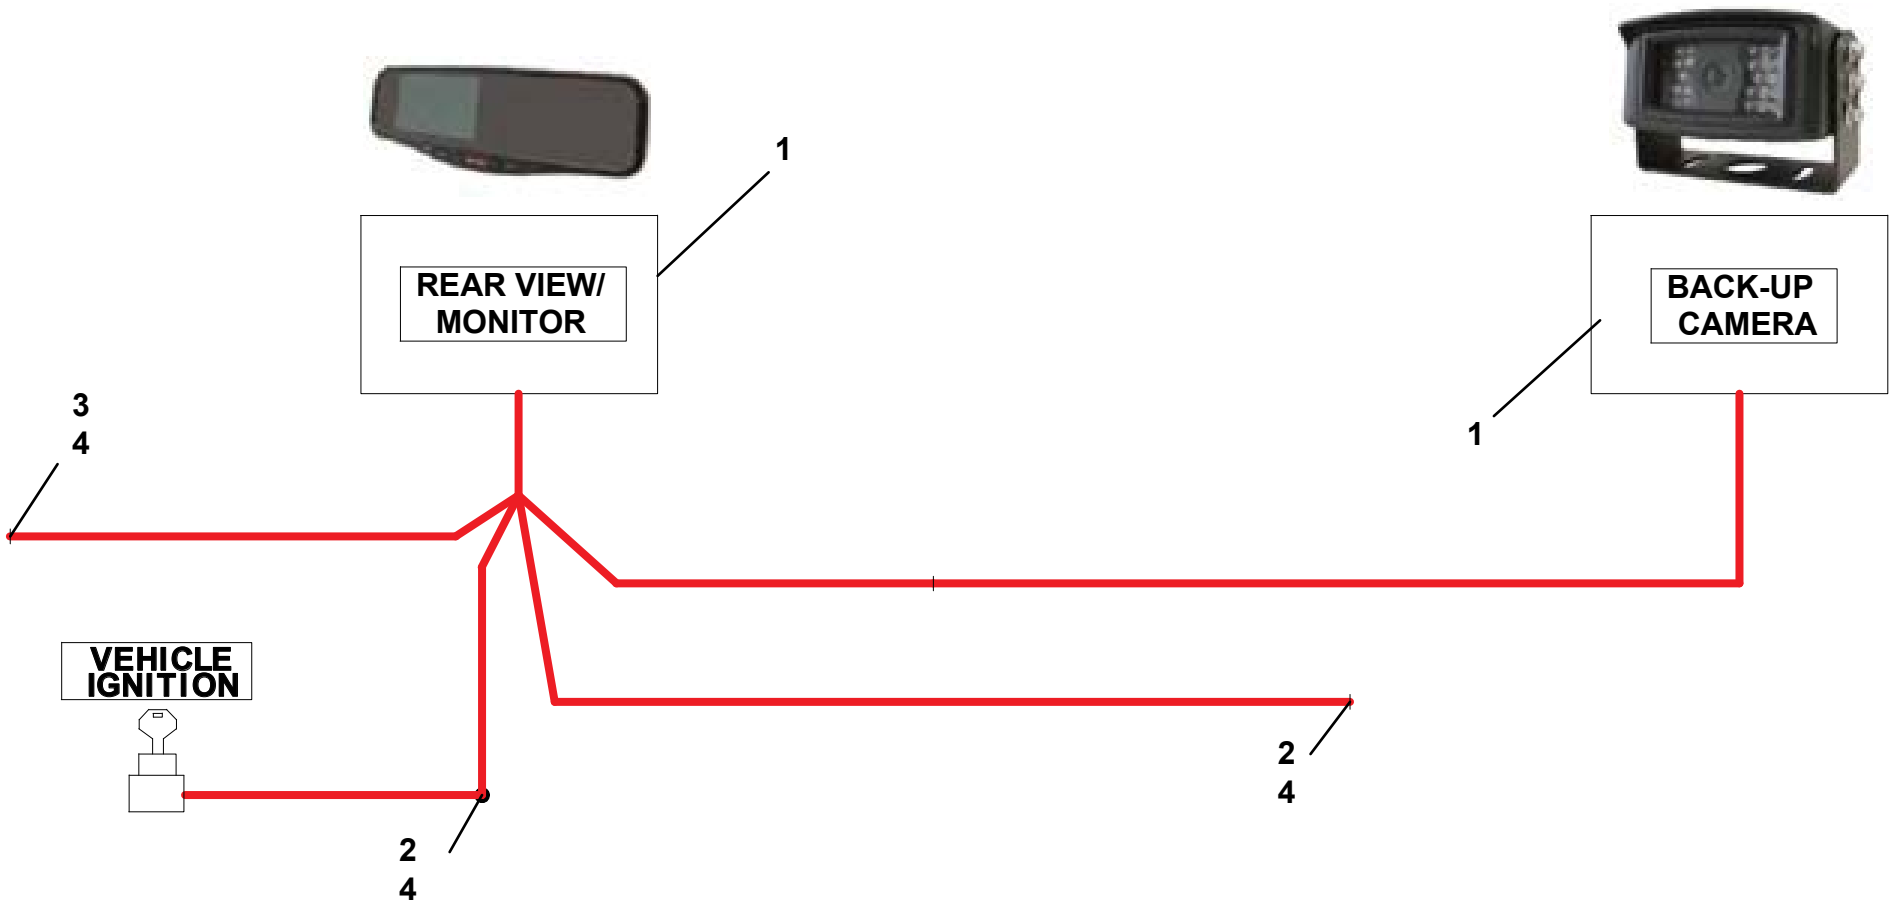

BACKUP CAMERA INSTALLATION

ITEM	PART NO.	DESCRIPTION	QTY
1	1001139909	Camera System	1
2	7345001914	Terminal	2
3	7345221902	Terminal	1
4	7346000039	Tubing	.17

BACKUP CAMERA INSTALLATION