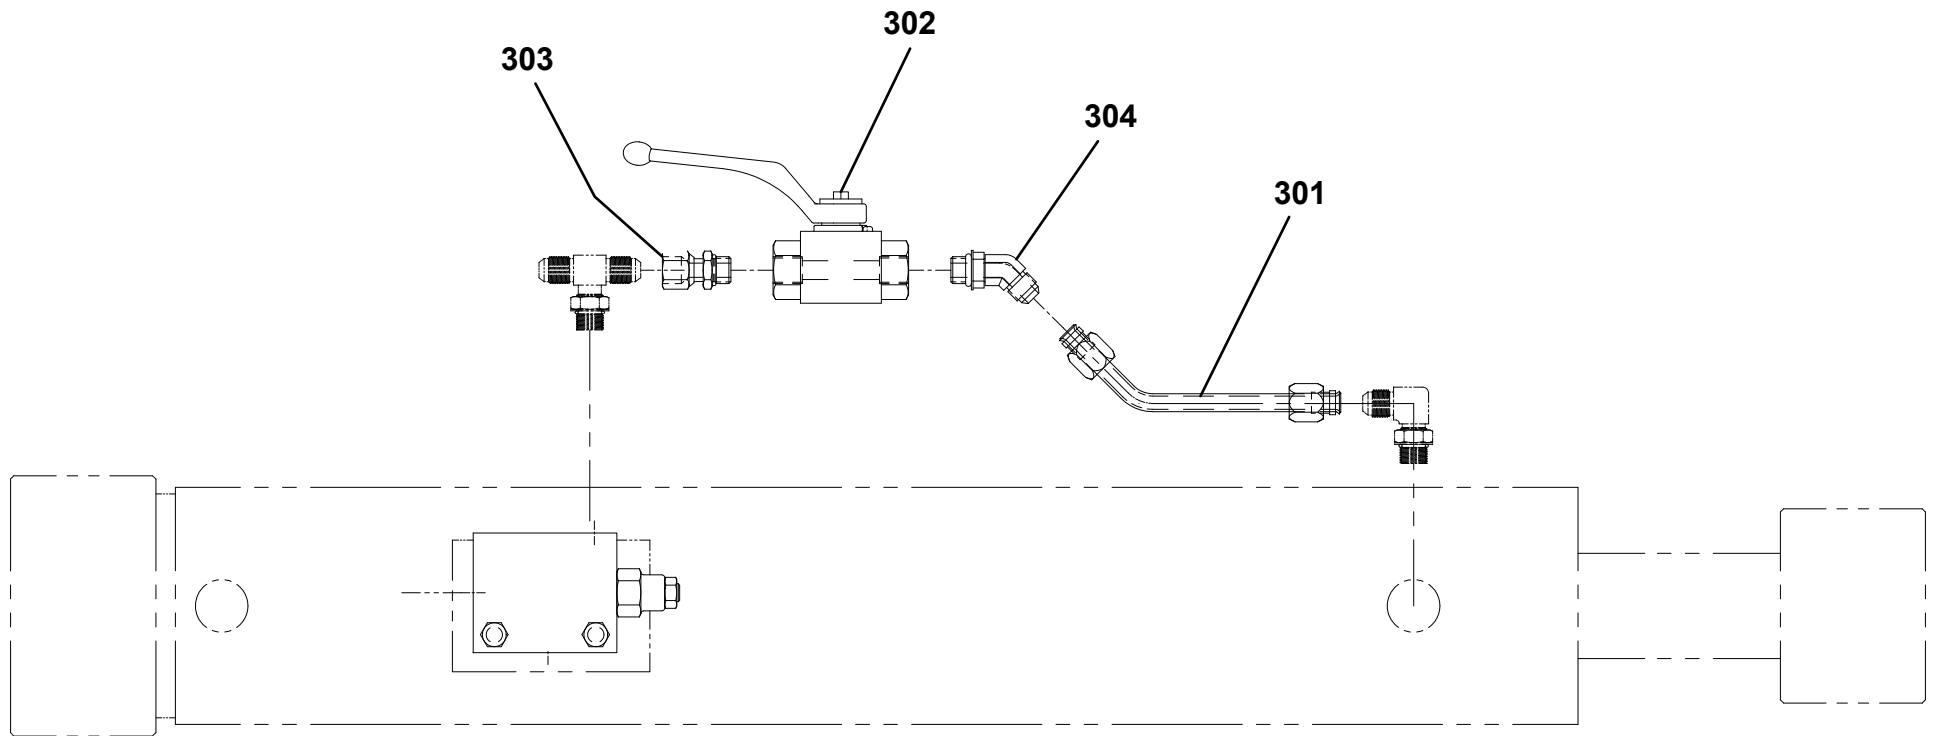

HYDRAULIC LINES & FITTINGS INSTALLATION TILT CYLINDER W/UL SHEAVE

ITEM	PART NO.	DESCRIPTION	QTY
301	7912000324	Tube Assy 0.38"OD X 6.30" lg	1
302	7935000345	Valve, High Press Ball #Bbvm21	1
303	7445060698	Fitting #6 "O" Ring (M) - #6 J	1
304	7445060646	Elbow #6JIC(M)-#6"O"(M) 45 Deg	1

HYDRAULIC LINES & FITTINGS INSTALLATION TILT CYLINDER W/UL SHEAVE