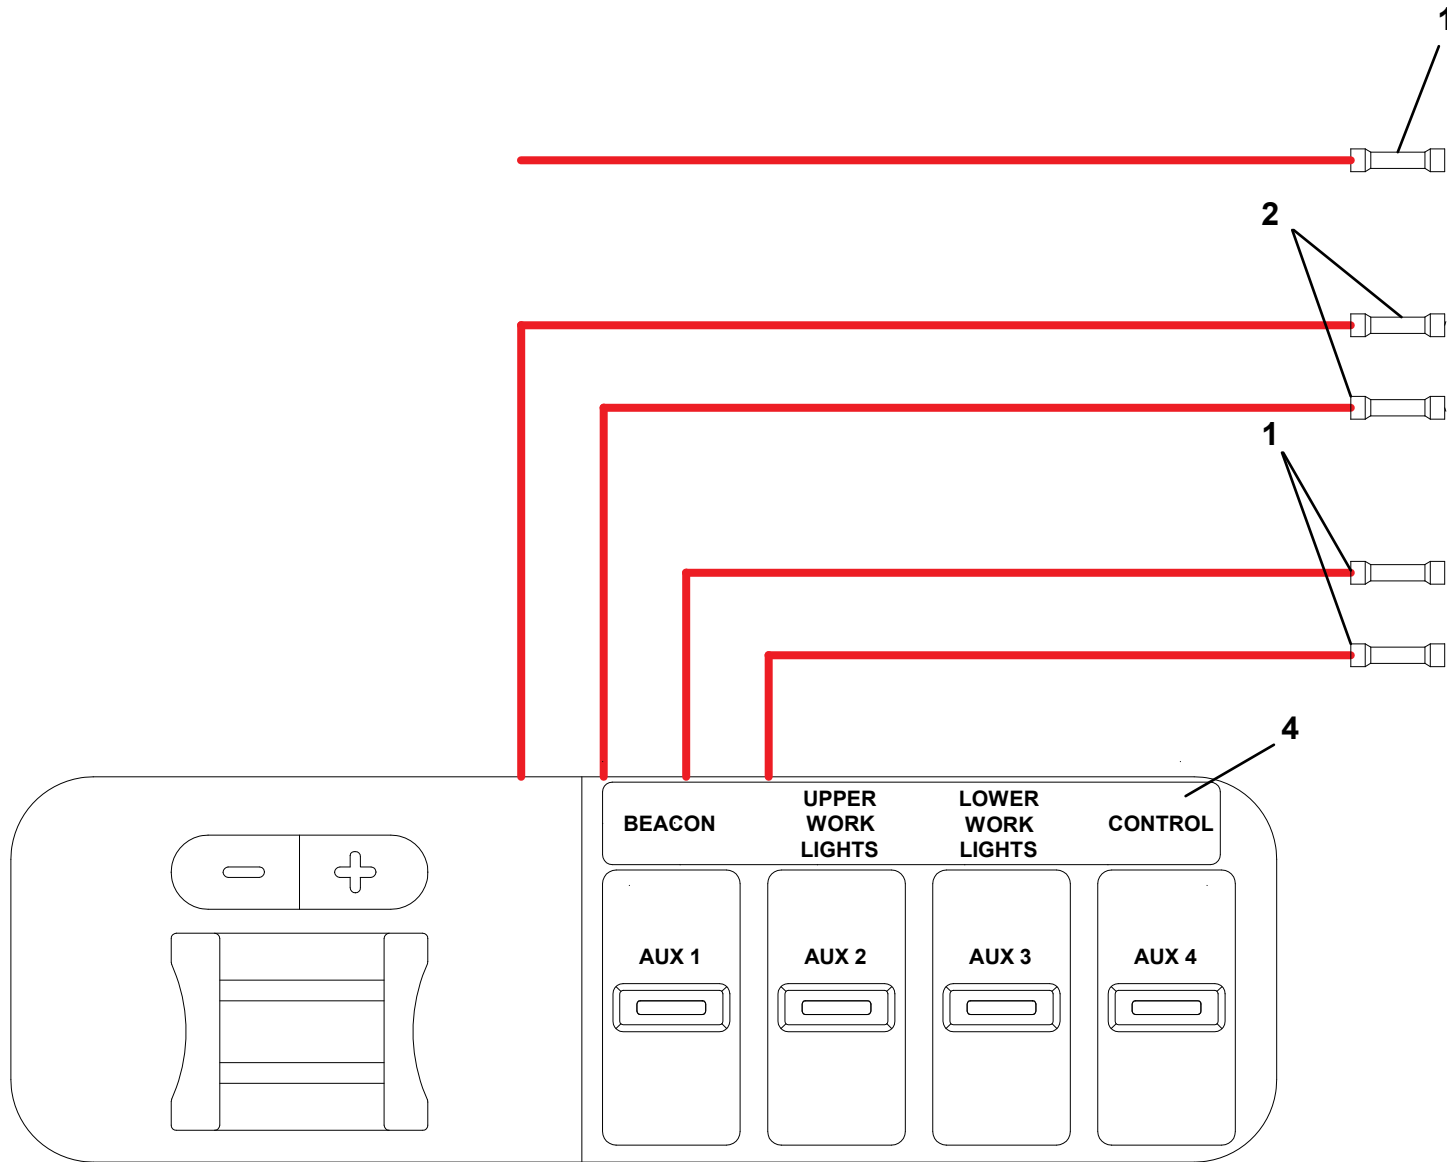

SWITCH PANEL, 4 FUNCTION 11-16 FORD OEM F450/550

ITEM	PART NO.	DESCRIPTION	QTY
1	7345001713	Connector	3
2	7346000242	Connector	2
3	4346000005	Heat Shrink Tubing	4
4	7330000630	Decal	1

SWITCH PANEL, 4 FUNCTION 11-16 FORD OEM F450/550