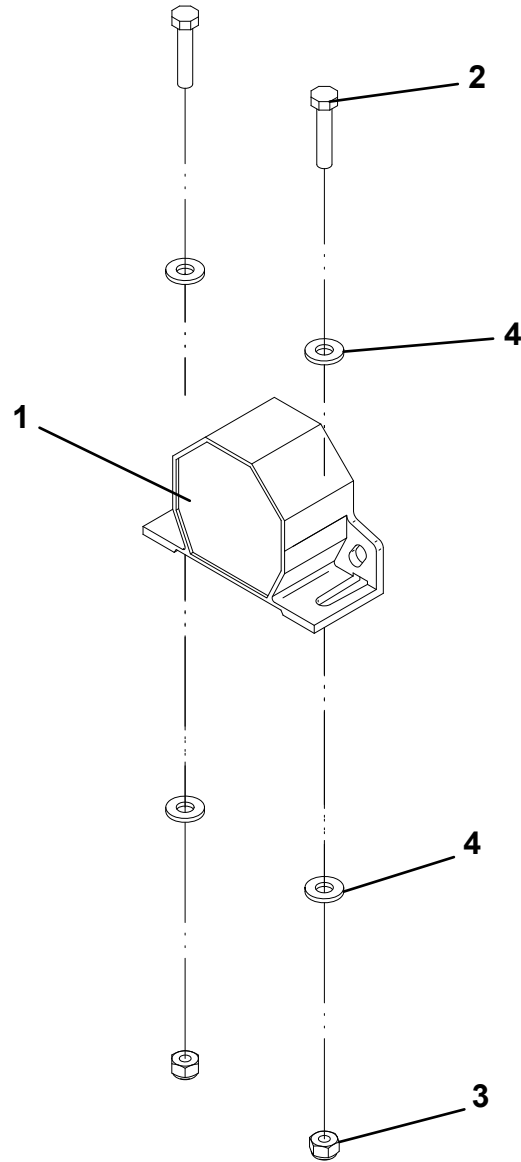

BACKUP ALARM INSTALLATION - 97DB

ITEM	PART NO.	DESCRIPTION	QTY
1	1001175061	Alarm	1
2	7111141050	Capscrew, 0.25"-20NC x 1.25"	2
3	7660142600	Locknut, 0.25"-20NC	2
4	7950140141	Flatwasher, 0.25" ID	4

BACKUP ALARM INSTALLATION - 97DB