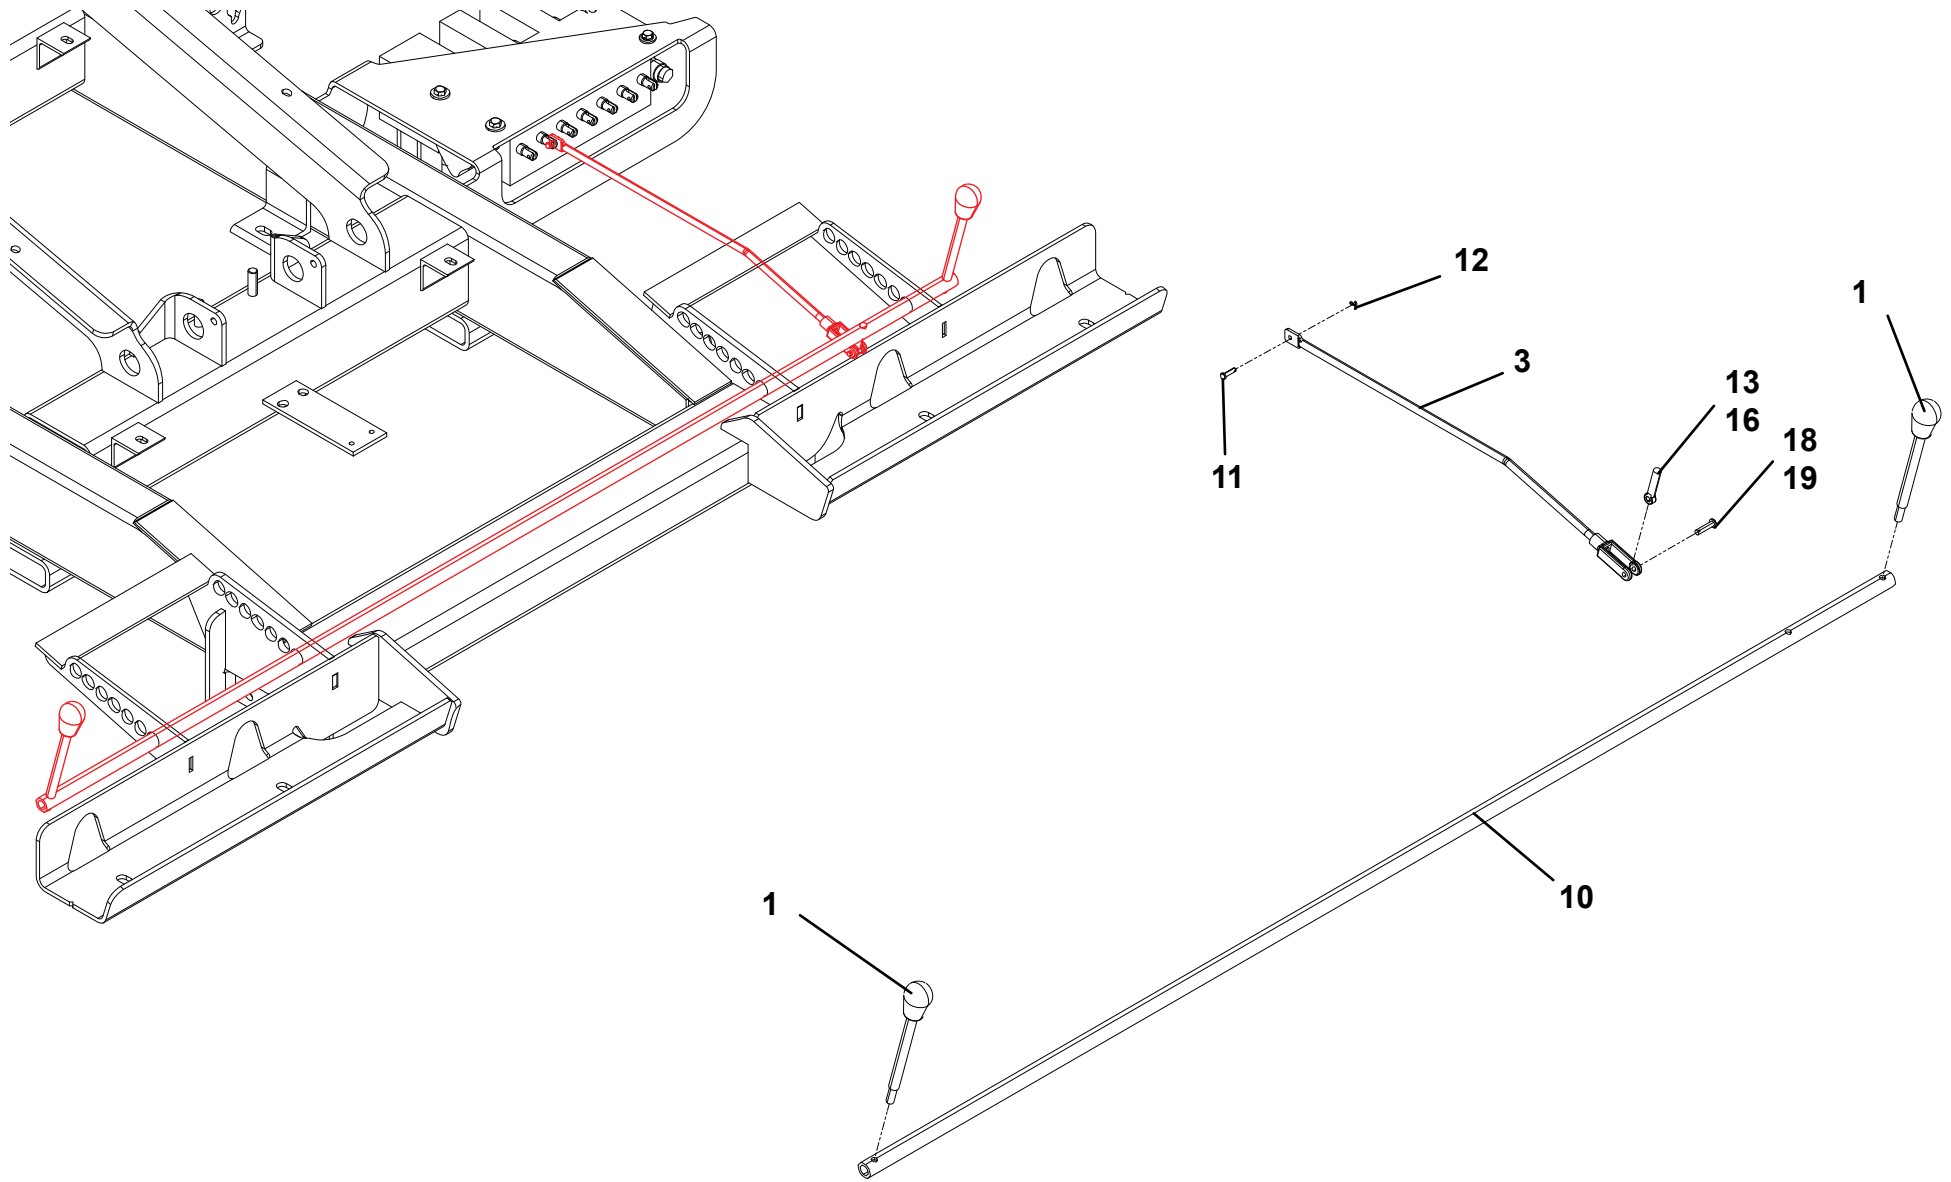

# CONTROLS ADDED - GRID HYD

**TOW BALL BRACKET INSTALLATION**

ITEM	PART NO.	DESCRIPTION	QTY
1	3178000507	Bracket	1
2	3691000195	Pin	2
3	7691000027	Lynch Pin	2
4	7330000424	Decal	1