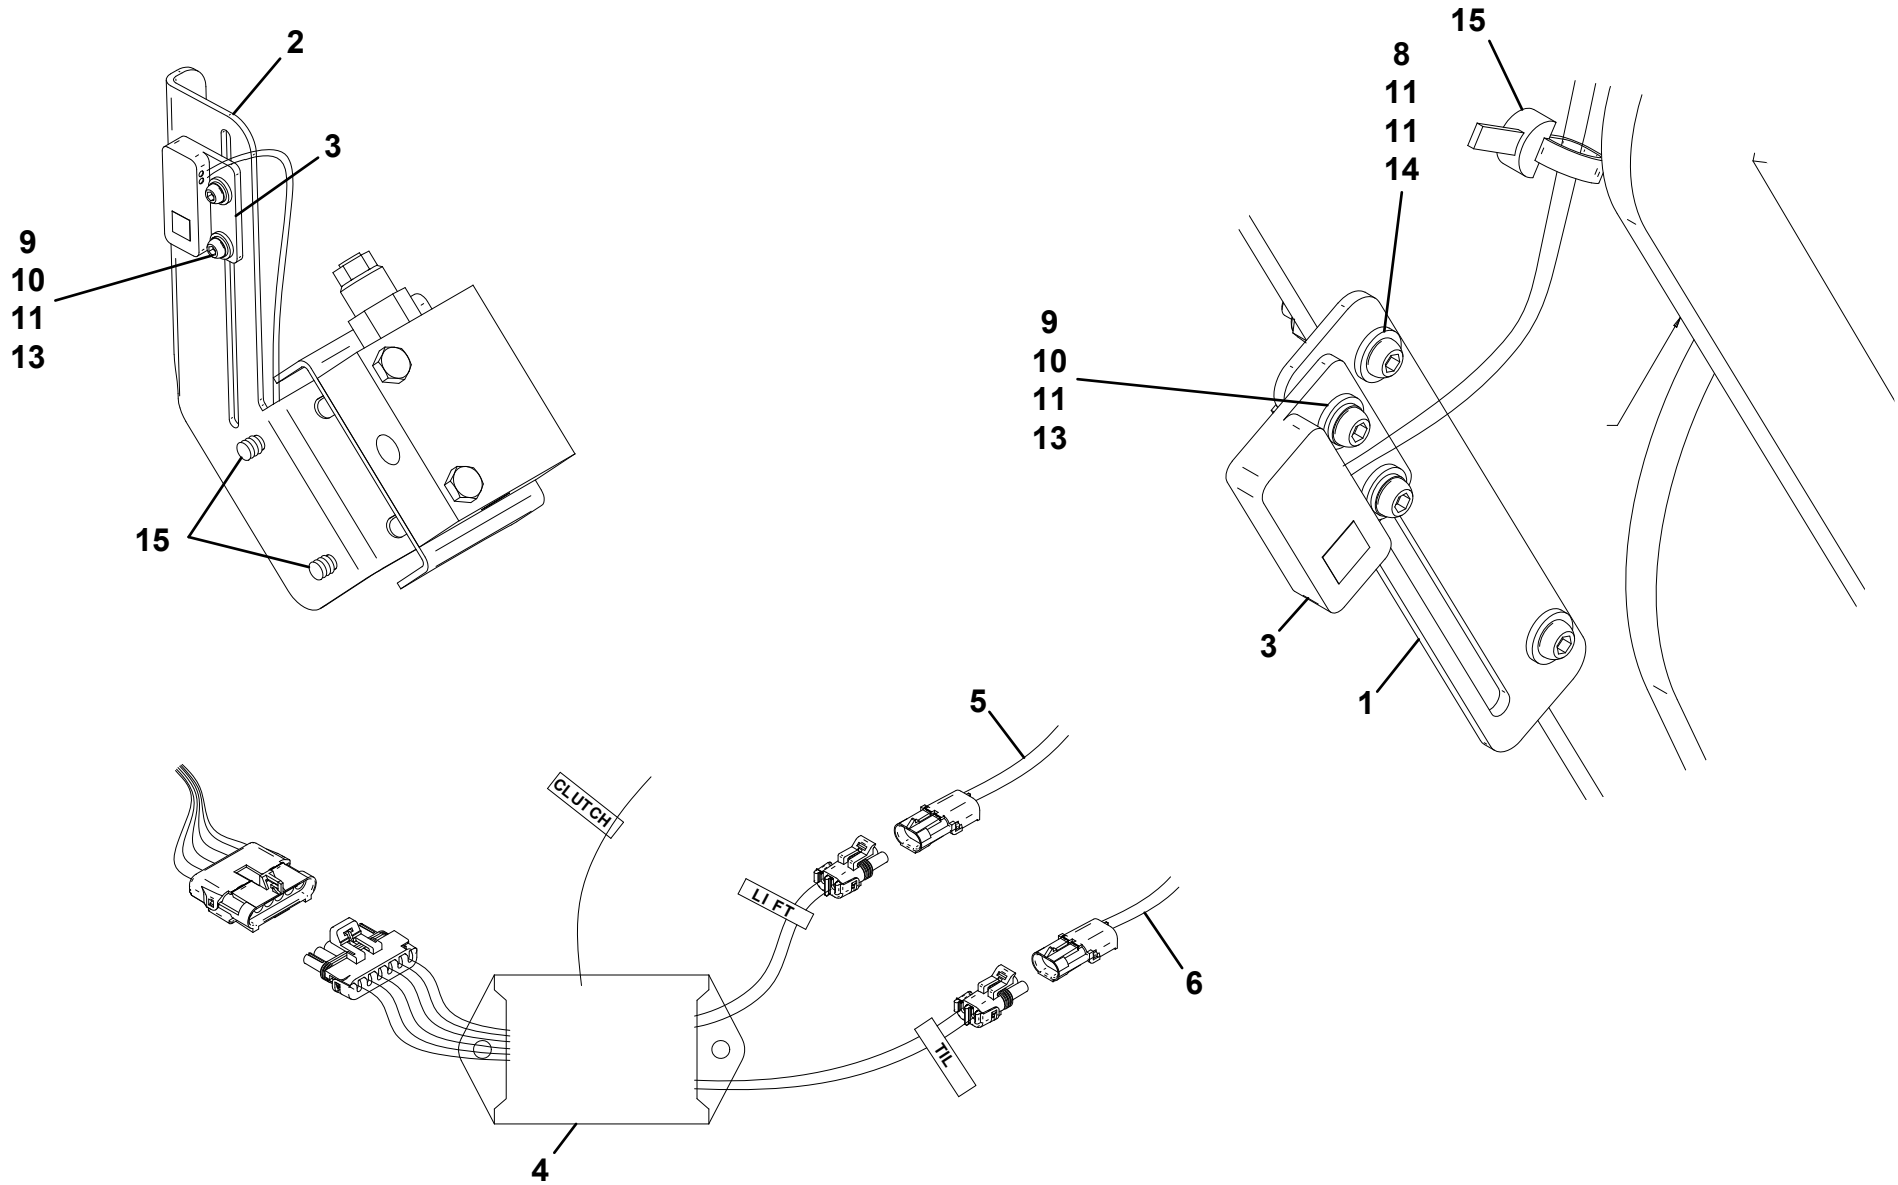

UNDERLIFT LEVEL STOP INSTALLATION

ITEM	PART NO.	DESCRIPTION	QTY
1	4178000709	Bracket	1
2	4178000707	Bracket	1
3	7870000126	Switch	2
4	7346000261	Electrical Relay	1
5	7552000367	Harness	1
6	7552000368	Harness	1
7	7114100618	Capscrew, #10 - 24NC x 0.75"	2
8	7114100818	Capscrew, #10 - 24NC x 1.00"	2
9	7114100518	Capscrew, #10 - 24NC x 0.62"	4
10	7950100003	Washer, 0.18 ID	4
11	7950100103	Flatwasher, #10	8
12	7950100163	Flatwasher, #10	8
13	7661000056	Nut, 10-24NC	2
14	7660102604	Locknut, #10-24NC	4
15	7894000042	Tie Strap	4
16	5526000553	Tie Strap	10

UNDERLIFT LEVEL STOP INSTALLATION