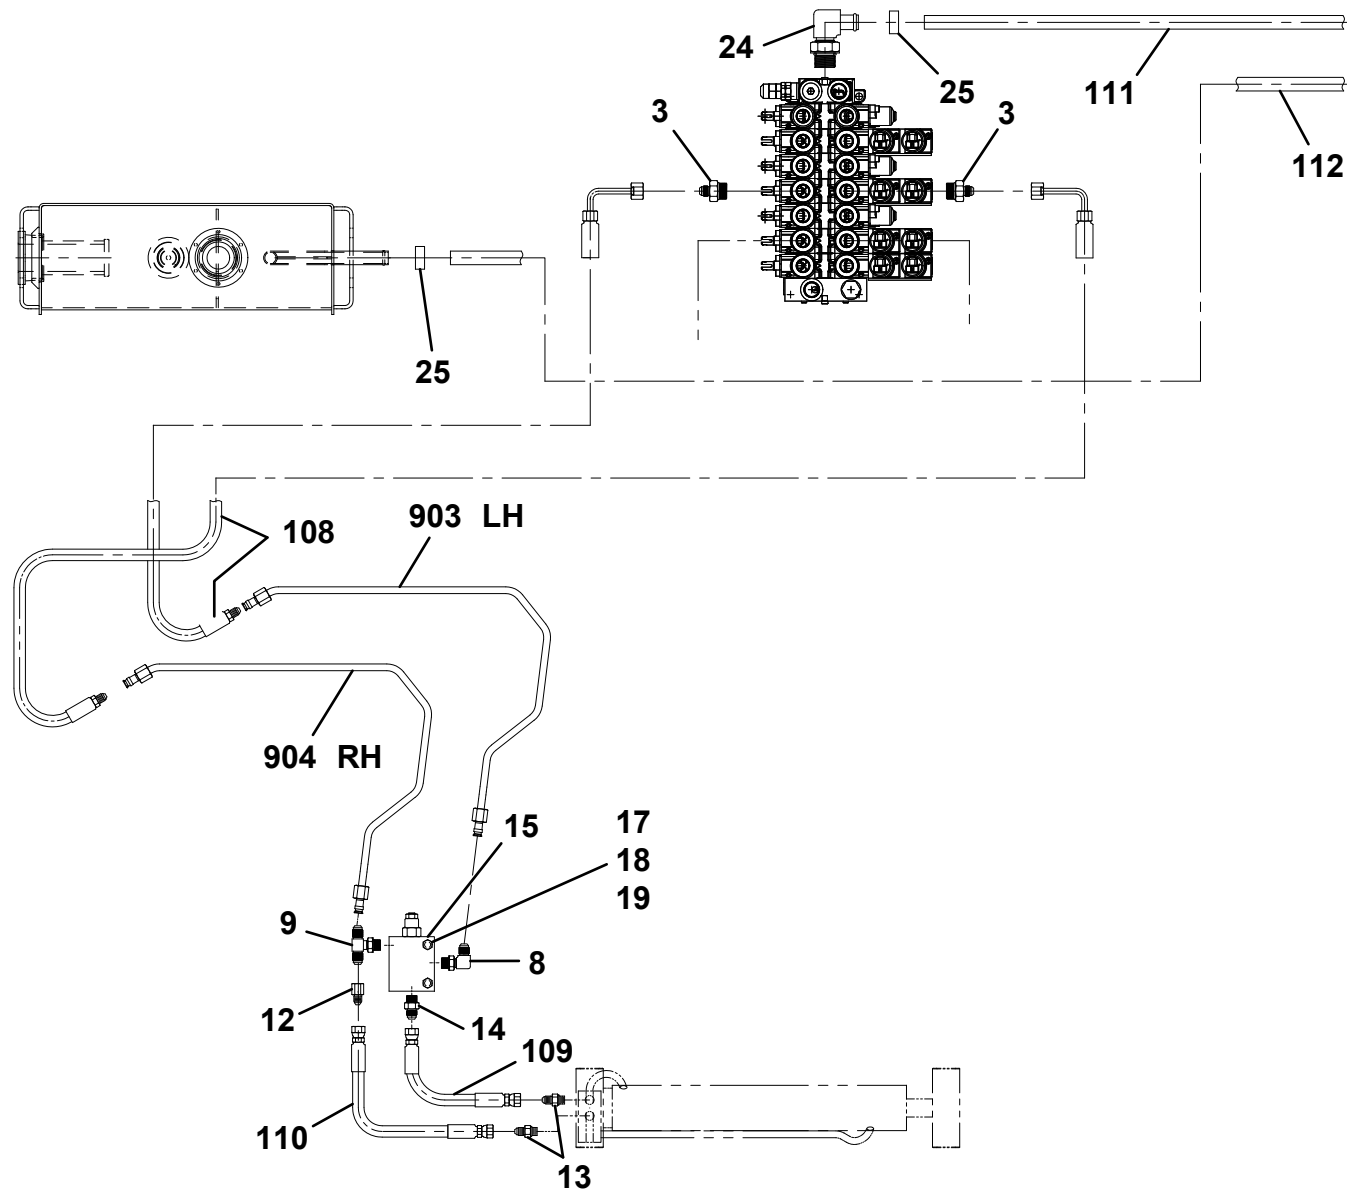

HYDRAULIC LINES & FITTINGS INSTALLATION DW ALL SOLENOID

HYDRAULIC LINES & FITTINGS INSTALLATION DUAL WORM

ITEM	PART NO.	DESCRIPTION	QTY
1	7577000645	Kit Hose Hlf Base MPL-40	1
2	7445080843	Adapter #8JIC(M) X #8"O"(M) St	4
3	7445060843	Adapter #6JIC(M) X #8"O"(M) St	6
4	7443000231	Fitting 90 Degree Elbow	2
5	7445081046	Elbow #8 JIC (M) X # 10 "O" (M	1
6	7445081045	Elbow #8JIC(M) X #10"O"(M) 90	4
7	7443000372	Fitting T- Run 3m #6 Jic	2
8	7445060645	Elbow #6JIC(M)-#6"O"(M) 90 Deg	8
9	7445060647	Branch #6JIC(2m)-"O" (M) Tee	2
10	7445060646	Elbow #6JIC(M)-#6"O"(M) 45 Deg	4
11	7445060643	Adapter Straight 0.38" O-Ring To	3
12	7443000105	Reducer #6 JIC(F) - #4 JIC(M)	1
13	7445040443	Adapter Str #4JIC-#4 "O" Ring	2
14	7445040643	Adapter, Str #4 JIC-#6 "O" Rin	1
15	7935000308	Valve Assy C-Bal Hydro Air	1
16	1001173683	Valve,Cb Sun Cbbg-Ljn-Eci Body	1
17	7115151650	Capscrew 0.31"-18nc X 2.00" Hex	8
18	7950150161	Flatwasher 0.31" Nom Wide - Pla	8
19	7660152601	Locknut 0.031"-18NC Gr5 Hex Nyloc	8
20	8565000007	Hose 2-0.50" Single Jacket Mill	10
24	7443000168	Adapter #12 "O" X 0.75" ID Beaded	1
25	7274000080	Clamp Hose Tbolt 1.12" Nom Dia	4
26	7443000319	Fitting 90 Deg 1.00" Nptm X 0.75"	2
27	7430000003	Filter Assy Oil W/Element #Aa	1
28	7114140618	Capscrew 0.25" - 20nc X 0.75" Ss B	2
29	7950140003	Lockwasher 0.25" Nom Reg S/S	2
30	7950140143	Flatwasher 0.25" Nom Narrow Ss	2
31	7470000002	Gauge #15Mst-01B60 Oil Filter	1
32	7443000066	Fitting 45el.13npt Male X .13n	1
33	4567131080	Hose 0.50" X 80 #8 St(Fsw) - #8	2
34	7577000622	Kit Tube Hlf Base MPL-40	1
40	7445080818	Nut #8JIC (F) Cap	1
41	1001131306	Clamp,Assy Kit Stauff 0.38" Tube	13
42	1001131323	Clamp,Assy Kit Stauff 0.38" Tube	2