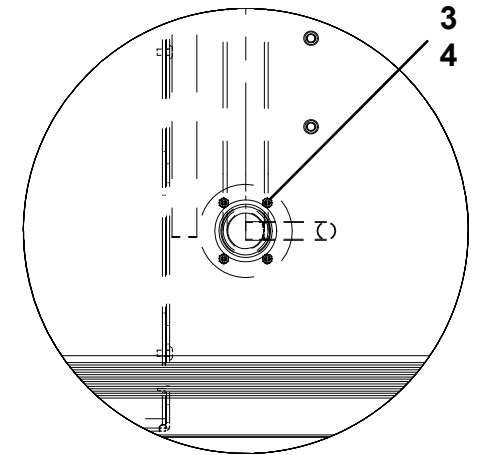

FUEL FILLER HOSE INSTALLATION

ITEM	PART NO.	DESCRIPTION	QTY
1	7570000037	Hose	1
2	4533000415	Gas Filler Bracket	1
3	7114100610	Screw, #10-24NC x 1.00"	4
4	7660102604	Locknut, #10-24NC	4
5	5526000553	Tiestrap	8
6	7570000036	Fuel Vent	4.5ft
7	7115161050	Capscrew, 0.38"-16NC x 1.25"	1
8	7660162601	Locknut, 0.38"-16NC	1
9	7950160141	Flatwasher, 0.38" ID	2
10	7274000005	Clamp	2

FUEL FILLER HOSE INSTALLATION