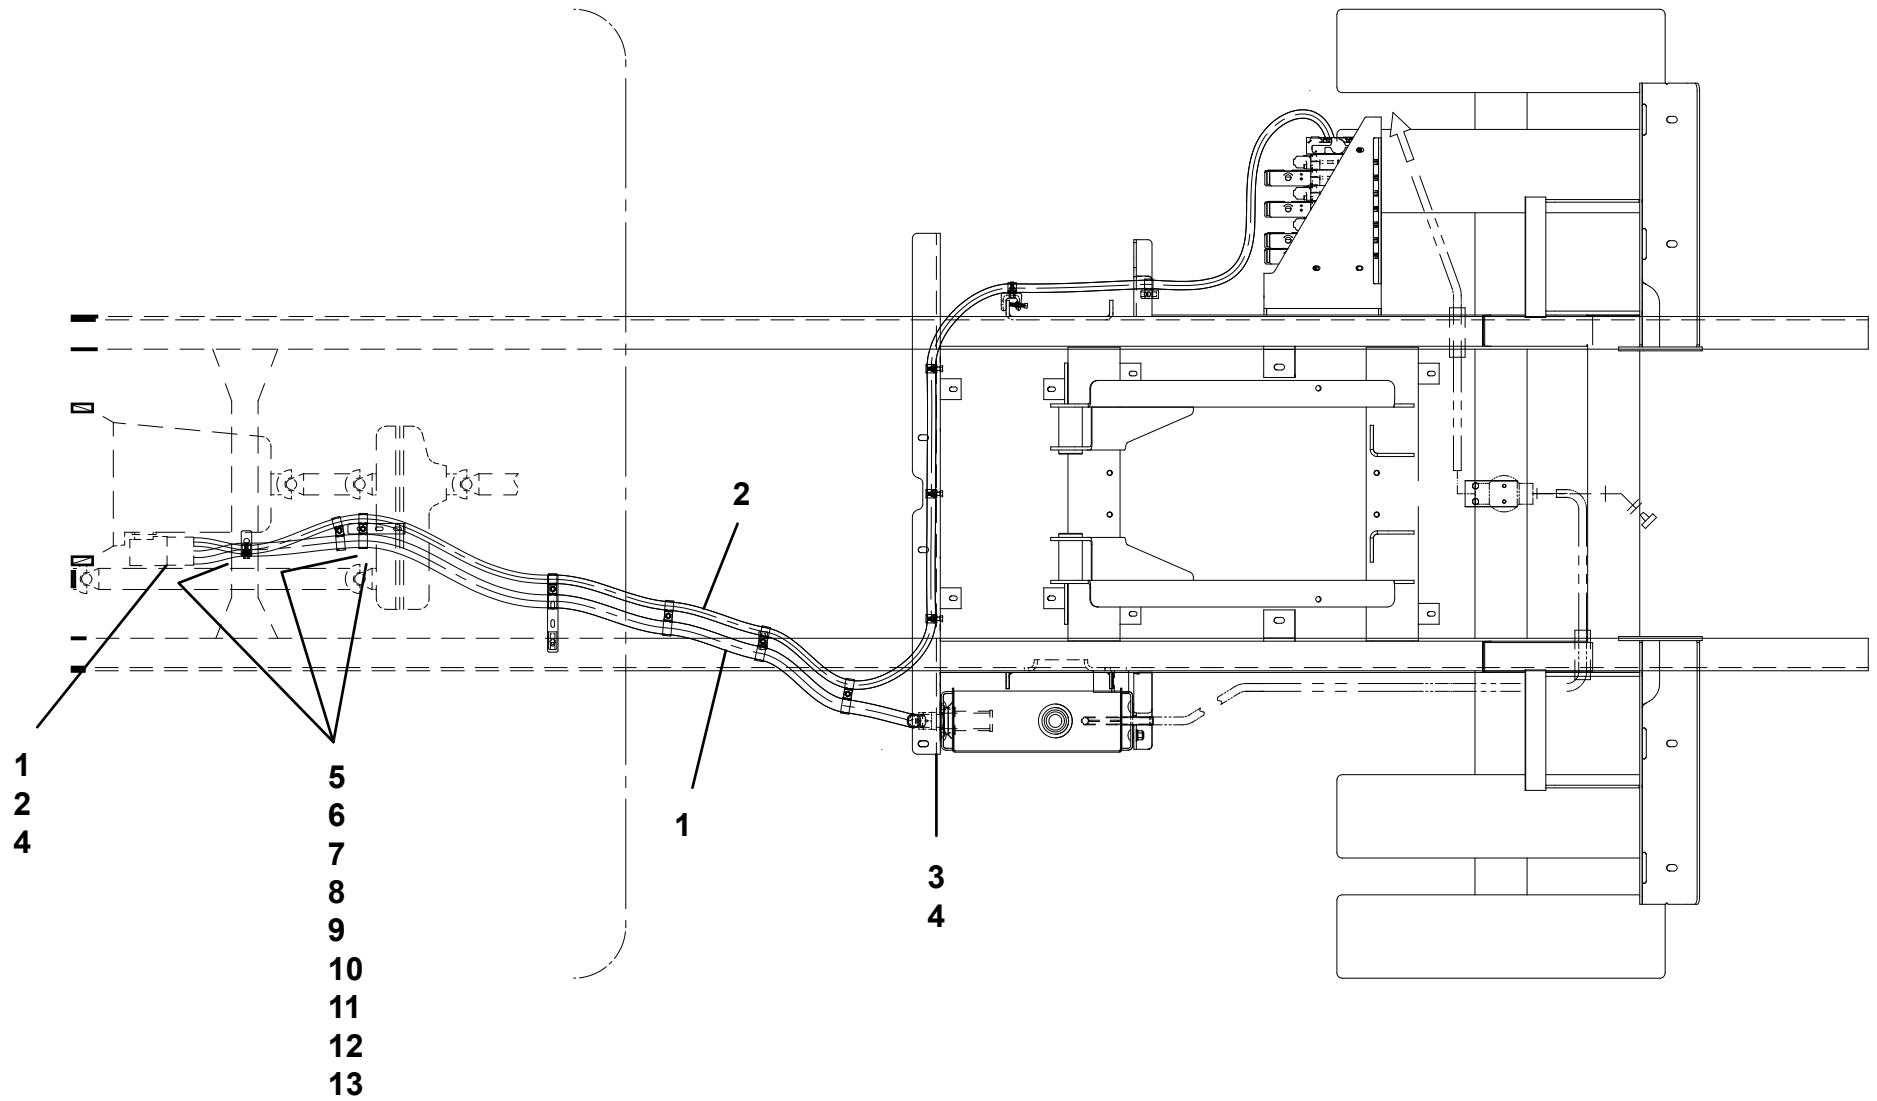

SUPPLY PRESSURE & RETURN HOSE INSTALL 164" WB FORD

ITEM	PART NO.	DESCRIPTION	QTY
1	4570000352	Hose Assembly	1
2	4567630186	Hose Assembly	1
3	7443000013	Fitting	1
4	7274000002	Clamp	2
5	4706003844	Clamp	3
6	7274000040	Clamp	12
7	7274000042	Clamp	7
8	7115151050	Capscrew, 0.31"-18NC x 1.25"	8
9	7115151064	Bolt, 0.31"-18NC x 1.25"	6
10	7950150161	Flatwasher, 0.31" ID	18
11	7660152601	Locknut, 0.31"-18NC	18
12	7274000076	Clamp	4
13	7785152420	Screw, 0.31"-18NC x 1.50"	4

SUPPLY PRESSURE & RETURN HOSE INSTALL 164" WB FORD