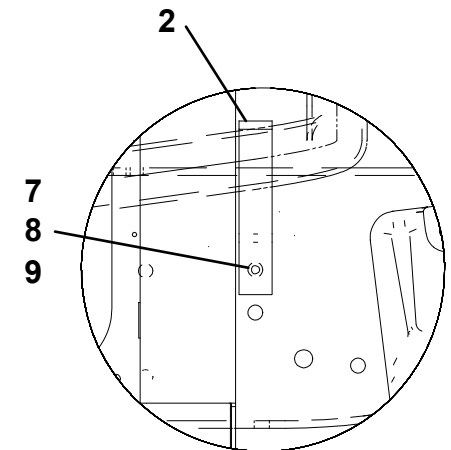

# FUEL FILLER HOSE INSTALLATION

**2017 FORD DEF TANK INSTALLATION**

ITEM	PART NO.	DESCRIPTION	QTY
1	1001220833	Shim	6
2	0701019	Capscrew, M10 x 55	1
3	0701024	Capscrew, 10 x 80	5
4	4812000	Washer, 10mm	6