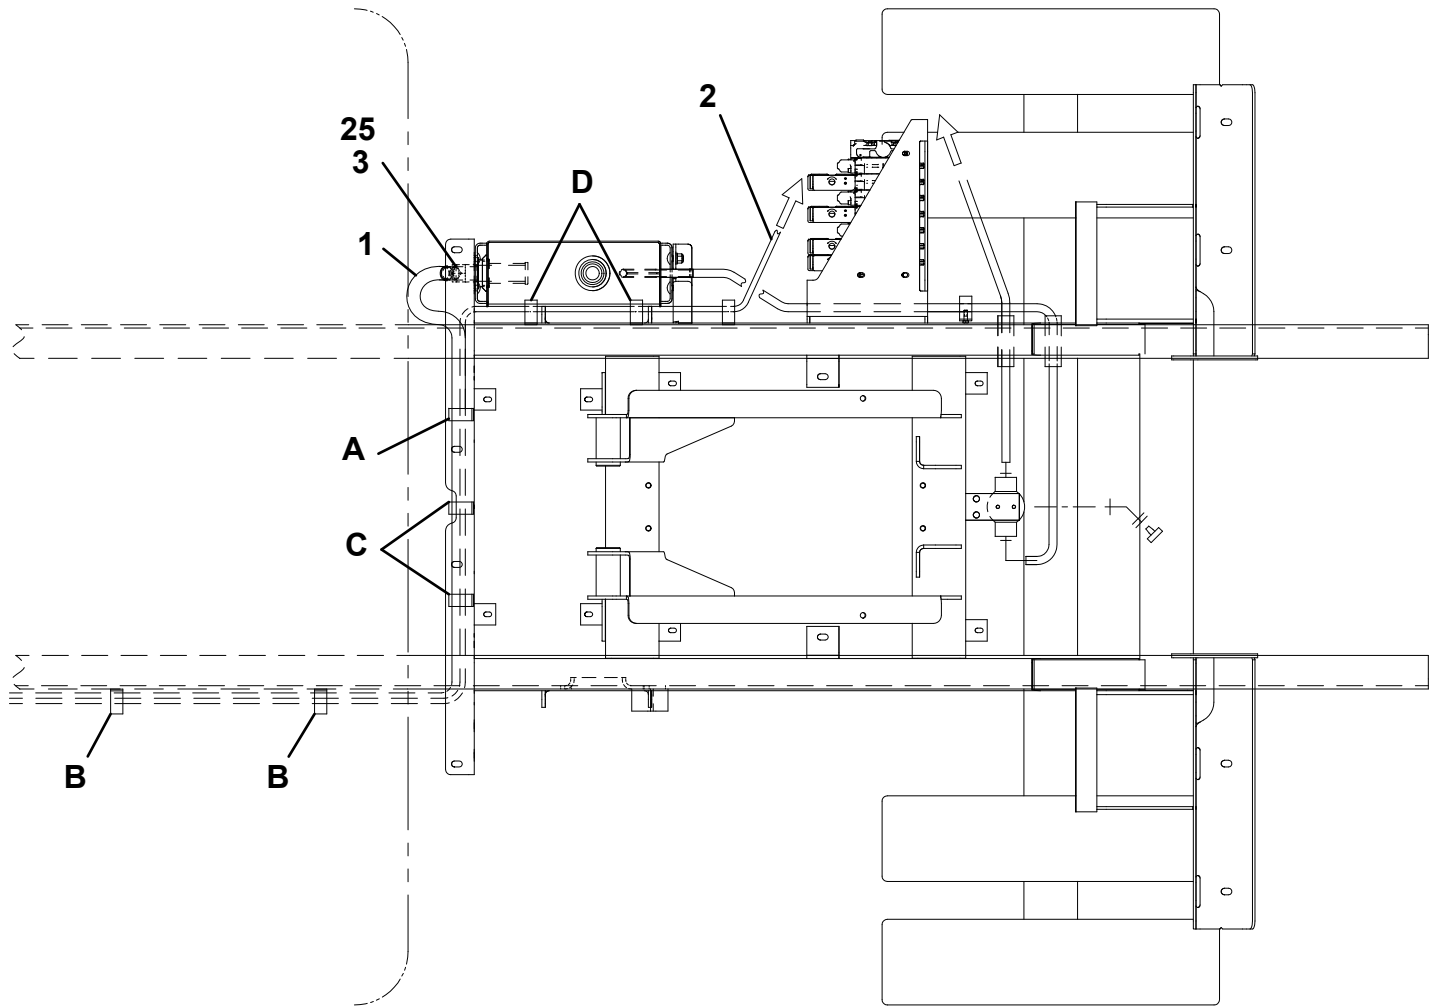

SUPPLY PRESSURE & RETURN HOSE INSTALL 152" WB 08-10 CHEVY

ITEM	PART NO.	DESCRIPTION	QTY
1	4570000334	Hose, Suction	1
2	4567631214	Hose Assembly	1
3	7274000002	Clamp	2
4	7274000076	Clamp	6
5	7785152420	Screw, 0.31" 18NC x 1.50"	6
6	7115151050	Capscrew, 0.31"- 18NC x 1.25"	6
7	7660152601	Locknut, 0.31"-18NC	14
8	7660150000	Nut, 0.31"-18NC	6
9	7115150864	Bolt, 0.31"-18NC x 1.00"	3
10	7274000042	Clamp	5
11	7274000105	Clamp	9
12	7443000426	Fitting	1
25	7443000013	Fitting	1
28	8632000002	Trim	3in

SUPPLY PRESSURE & RETURN HOSE INSTALL 152" WB 08-10 CHEVY