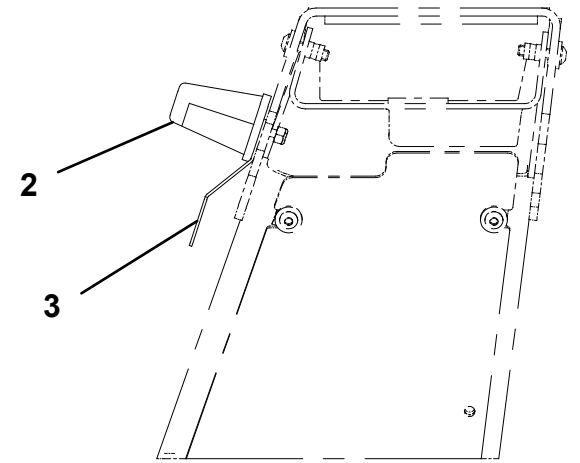

INSTALLATION PYLON 3 MARKER LIGHTS

ITEM	PART NO.	DESCRIPTION	QTY
1	7552000293	Harness, Headboard	1
2	7590000105	Light	1
3	7178000025	License Plate Bracket	1
4	7346000039	Tube	6"
5	7894000042	Tie Strap	1
6	5526000553	Tie Strap	1
7	7950100163	Flatwasher, #10 ID	2
8	1001214805	Harness	2

INSTALLATION PYLON 3 MARKER LIGHTS