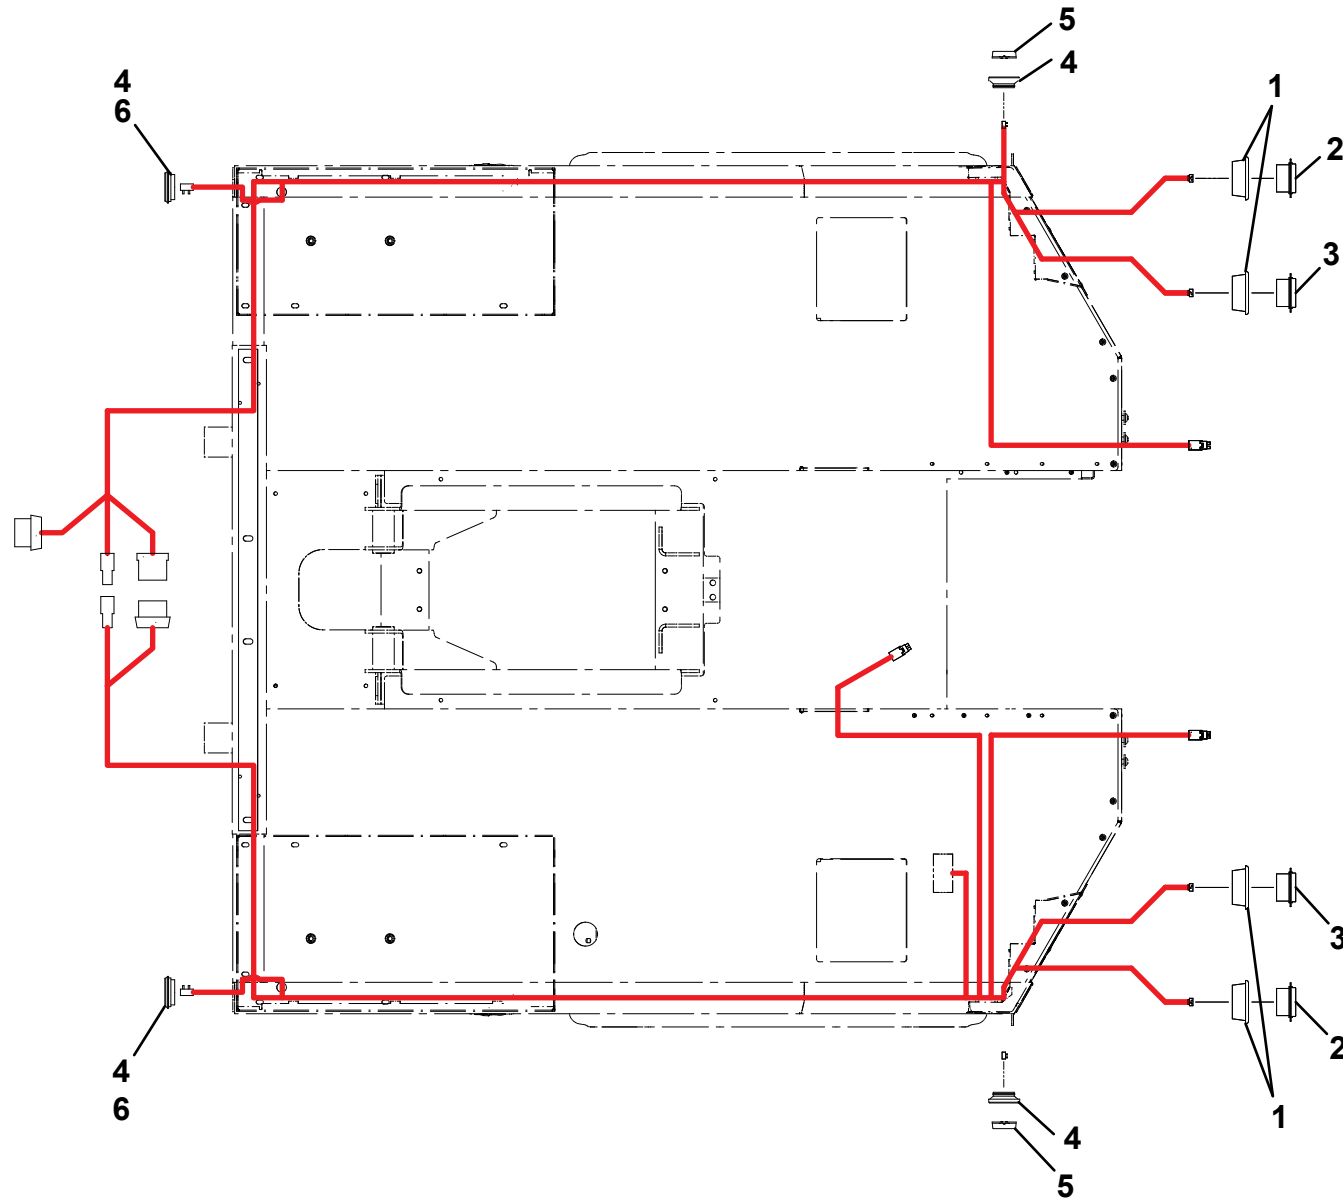

LIGHTS, BODY, LED, STOP TURN TAIL & MARKERS - 12V

ITEM	PART NO.	DESCRIPTION	QTY
1	7493000029	Grommet	4
2	7590000379	Light	2
3	7590000381	Light	2
4	7493000009	Grommet	4
5	7590000343	Light, Red	2
6	7590000342	Light, Amber	2

LIGHTS, BODY, LED, STOP TURN TAIL & MARKERS - 12V