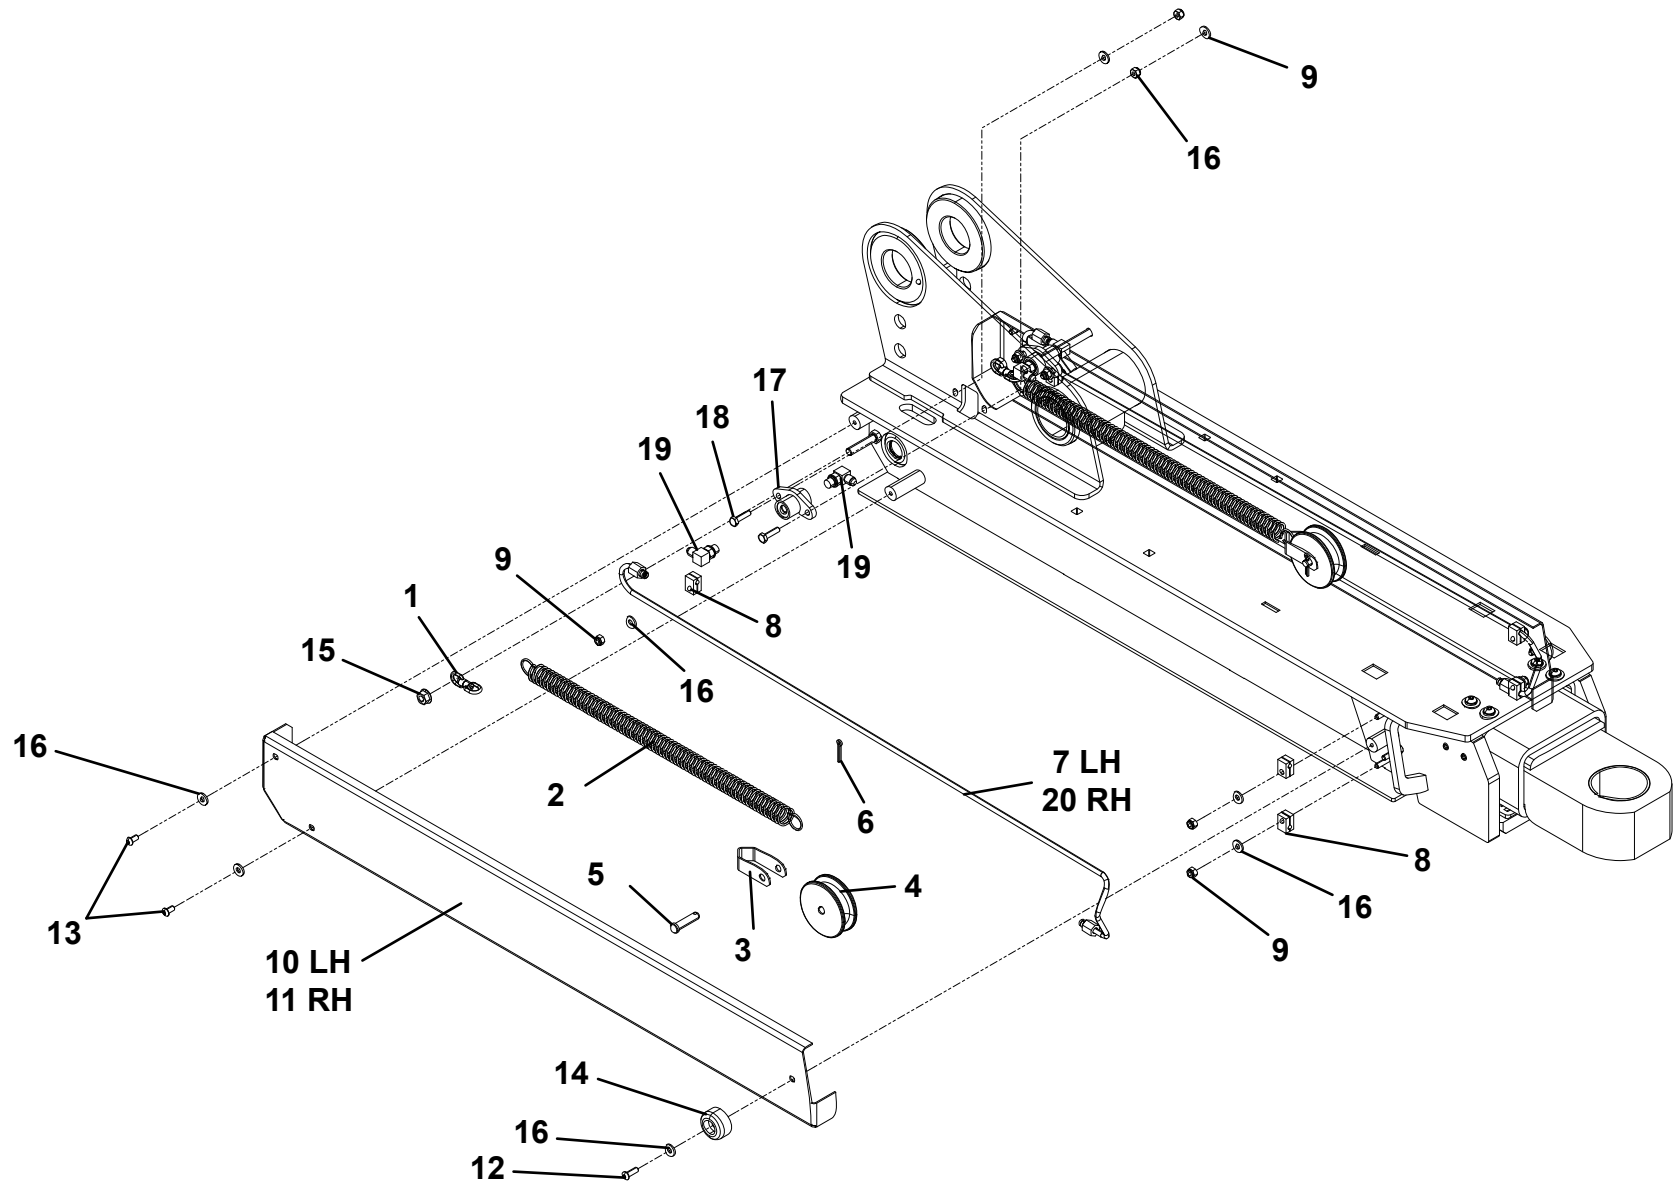

UNDERLIFT HOSE TRACK ASSEMBLY

ITEM	PART NO.	DESCRIPTION	QTY
1	7592000004	Swivel	2
2	7843000031	Spring	2
3	4706003501	Plate	2
4	7719000004	Roller	2
5	7691000040	Clevis	2
6	7691000042	Cotter Pin	2
7	7912000346	Tube Assembly	1
8	7274000073	Hose Clamp	6
9	7660142604	Locknut, 0.25" - 20NC	10
10	4706004066	Plate, LH	1
11	4706004067	Plate, RH	1
12	7114140618	Capscrew, 0.25" - 20NC x 0.75"	2
13	7114140427	Capscrew, 0.25" - 20NC x 0.50"	4
14	7189000019	Rubber Bumper	2
15	7660162301	Locknut, 0.38" - 16NC	2
16	7950140143	Flatwasher, 0.25" ID	16
17	3619000001	Manifold	2
18	7115140850	Capscrew, 0.25" - 20NC x 1.00"	4
19	7445040445	Elbow	4
20	7912000347	Tube Assembly	1

UNDERLIFT HOSE TRACK ASSEMBLY