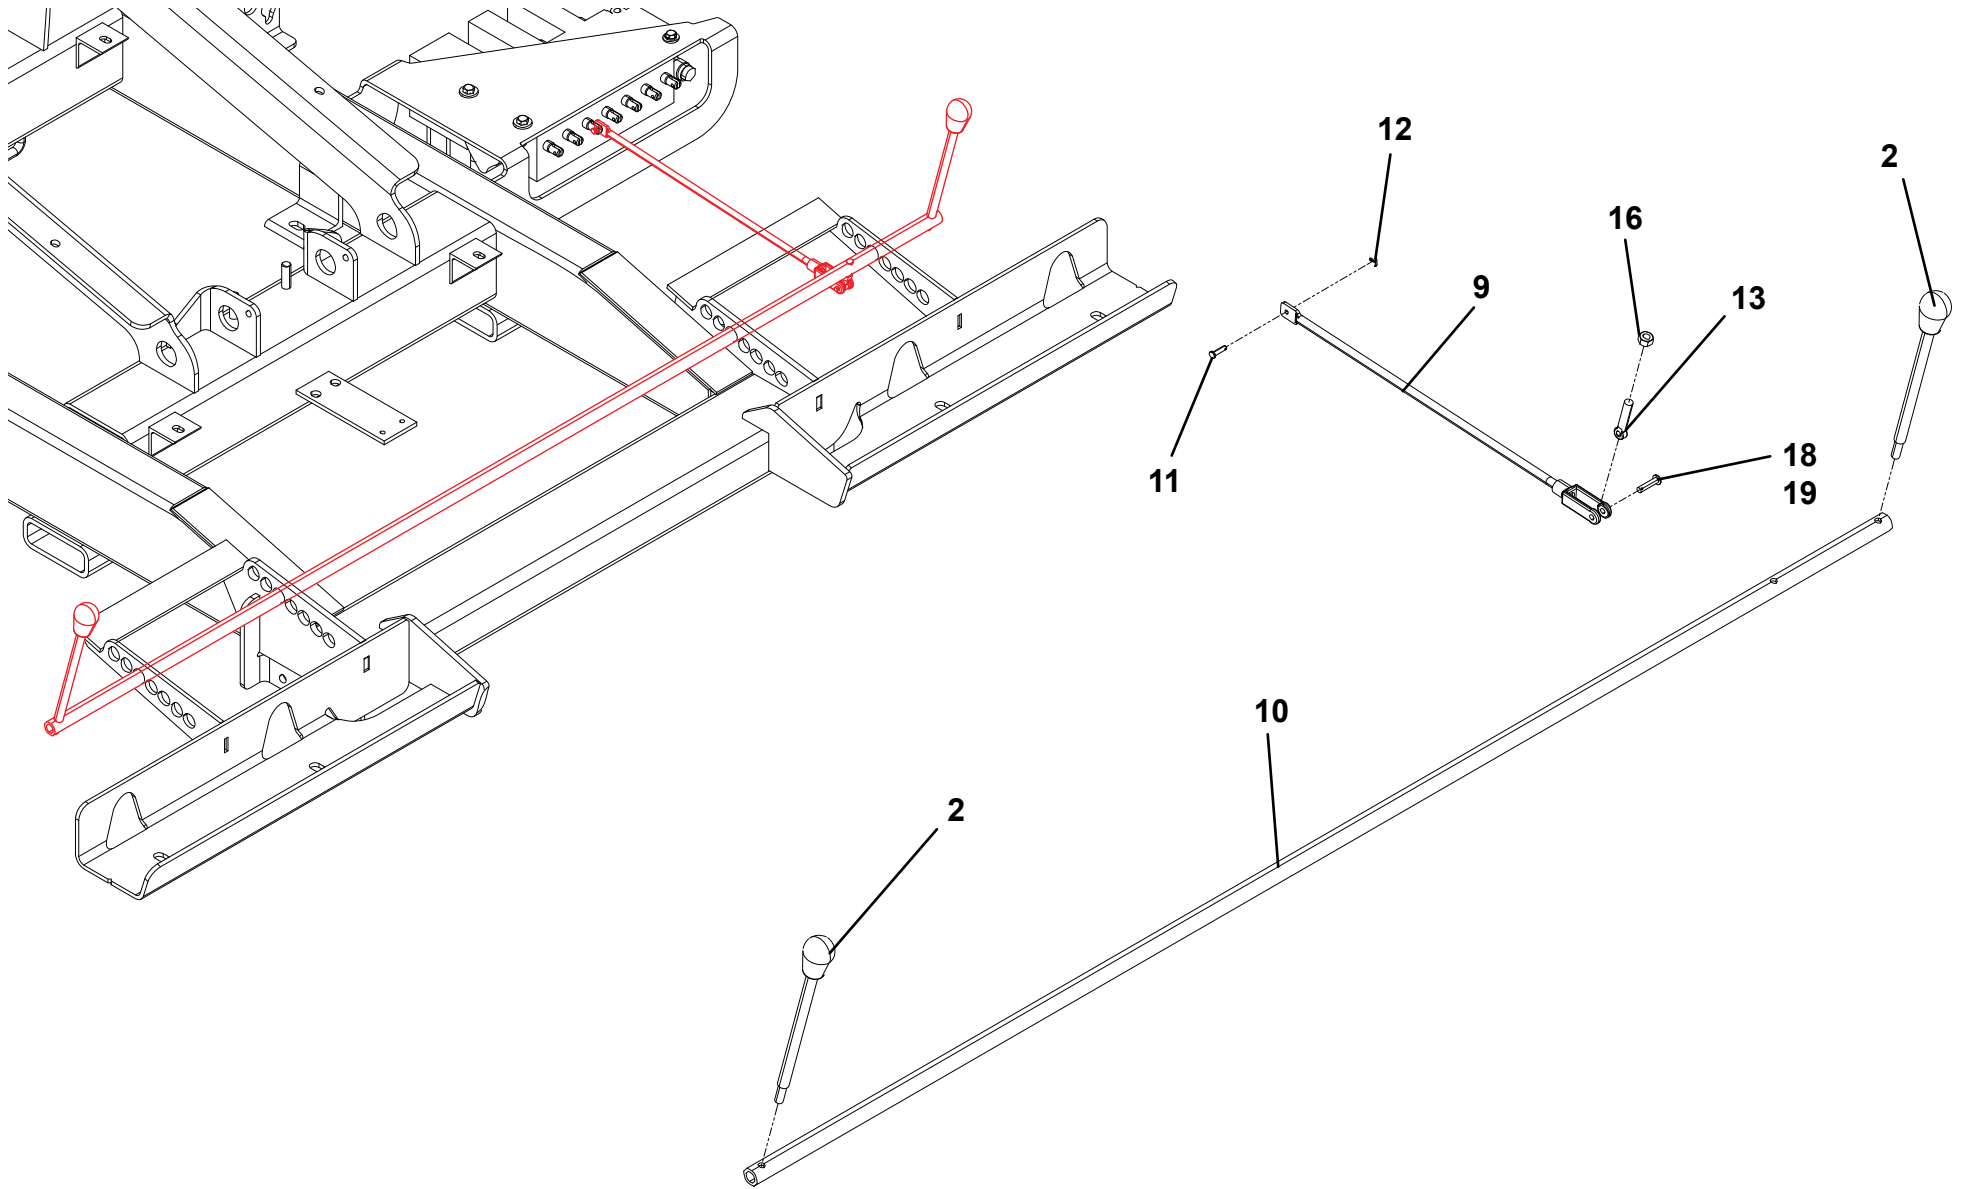

CONTROL HANDLES FLY BOOM EXTEND

ITEM	PART NO.	DESCRIPTION	QTY
2	3551000057	Handle Assy 10.00" Long W/ Blac	2
9	4763000401	Rod Ctrl 0.38" X 17.28", 0.38"-24 X	1
10	4763000154	Rod 0.50" Dia X 68.00"	1
11	7690101200	Pin 0.19" Dia X 0.75" Clevis	1
12	7690000810	Pin 0.063" X 0.50" Cotter	1
13	7765000006	Rod End 0.38"-16nc - 1.88" Long	1
16	7660160000	Nut 0.38"-16nc Gr2 Hex- Plated	1
18	7690141600	Pin 0.25" Dia X 1.00" Clevis	1
19	7691000075	Pin Hairpin Cotter 0.19" - 0.25"	1

CONTROL HANDLES FLY BOOM EXTEND