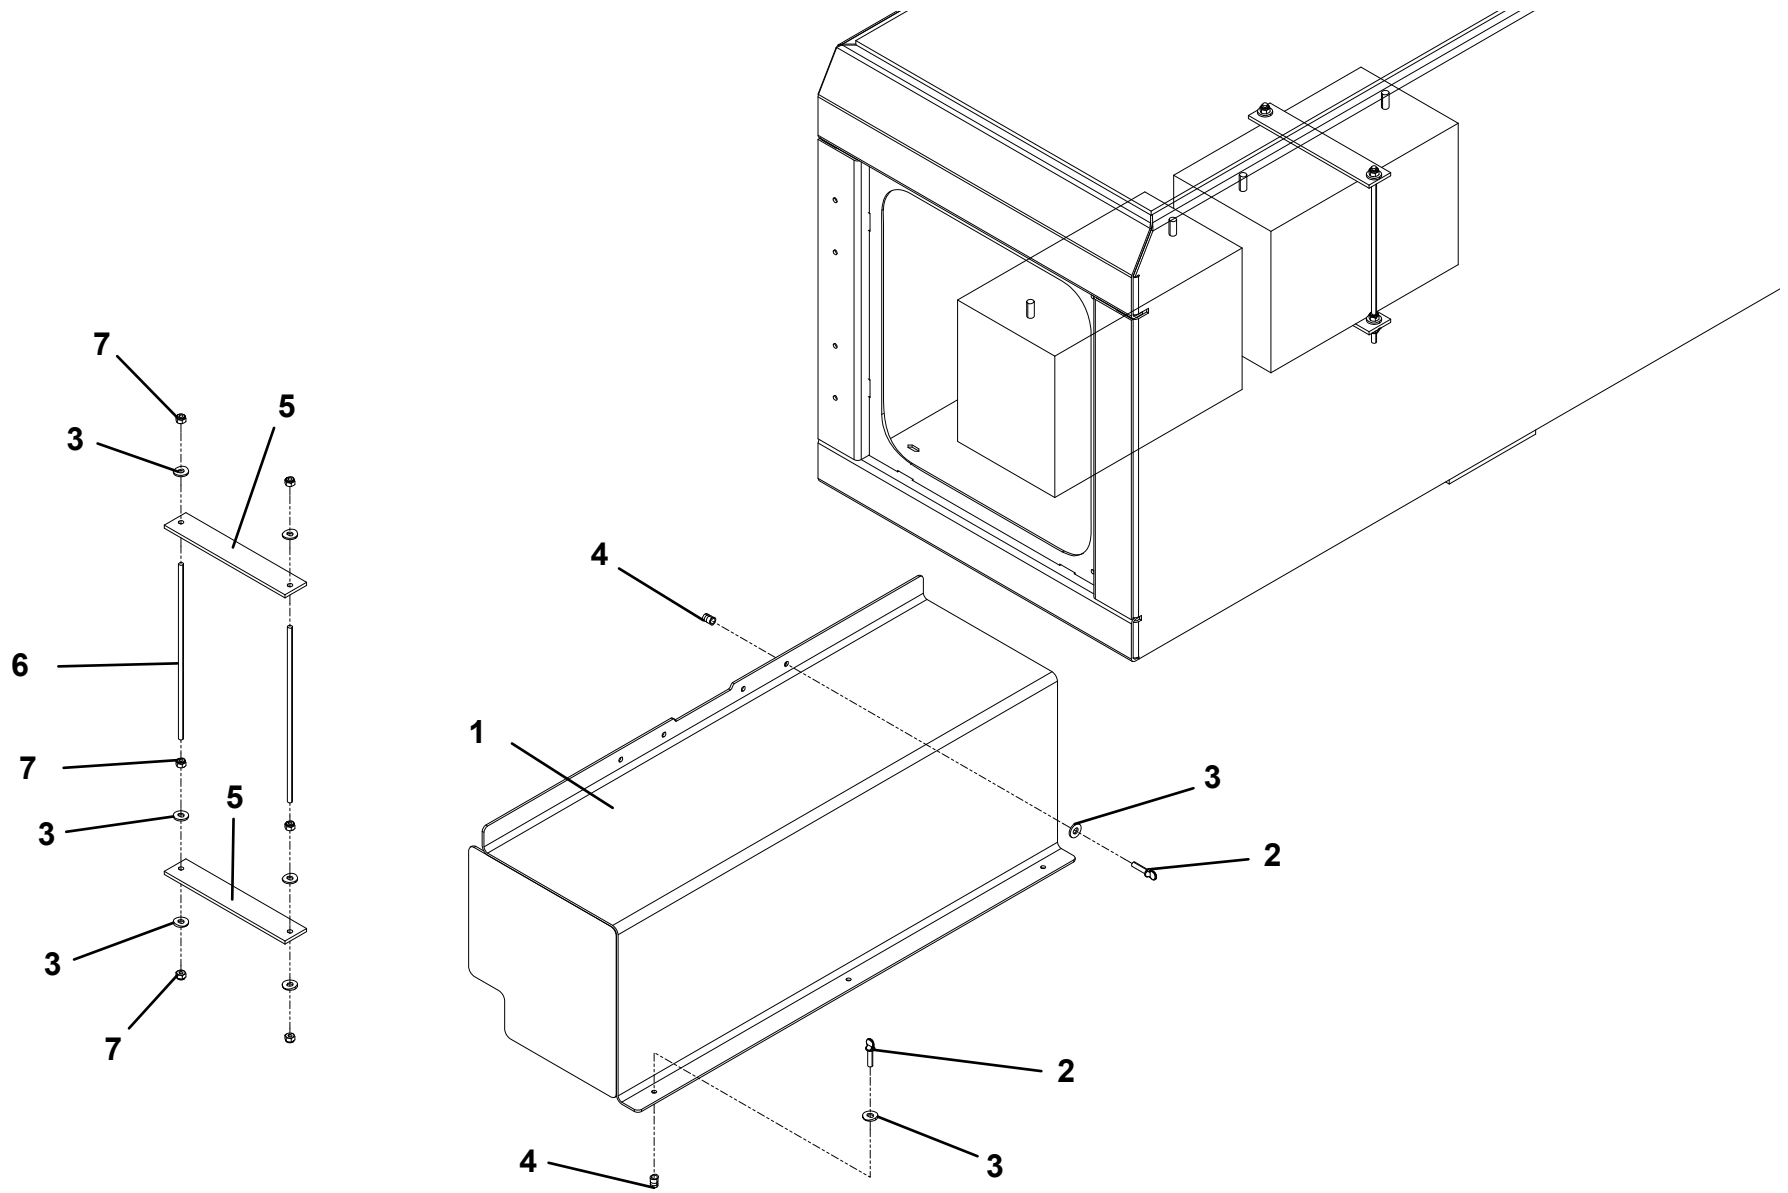

BATTERY COVER

ITEM	PART NO.	DESCRIPTION	QTY
1	3314000051	Coverplate	1
2	7120000070	Thumbscrew, 0.25"-20NC x 1.00"	5
3	7950140153	Washer, 0.25" ID	17
4	7413000002	Nutsert, 0.25"-20NC	5
5	4062000691	Bar	4
6	4763000418	Rod, 0.25"-20NC x 10.50"	4
7	7660142604	Locknut, 0.25"-20NC	12
8	7493000022	Grommet	2

BATTERY COVER