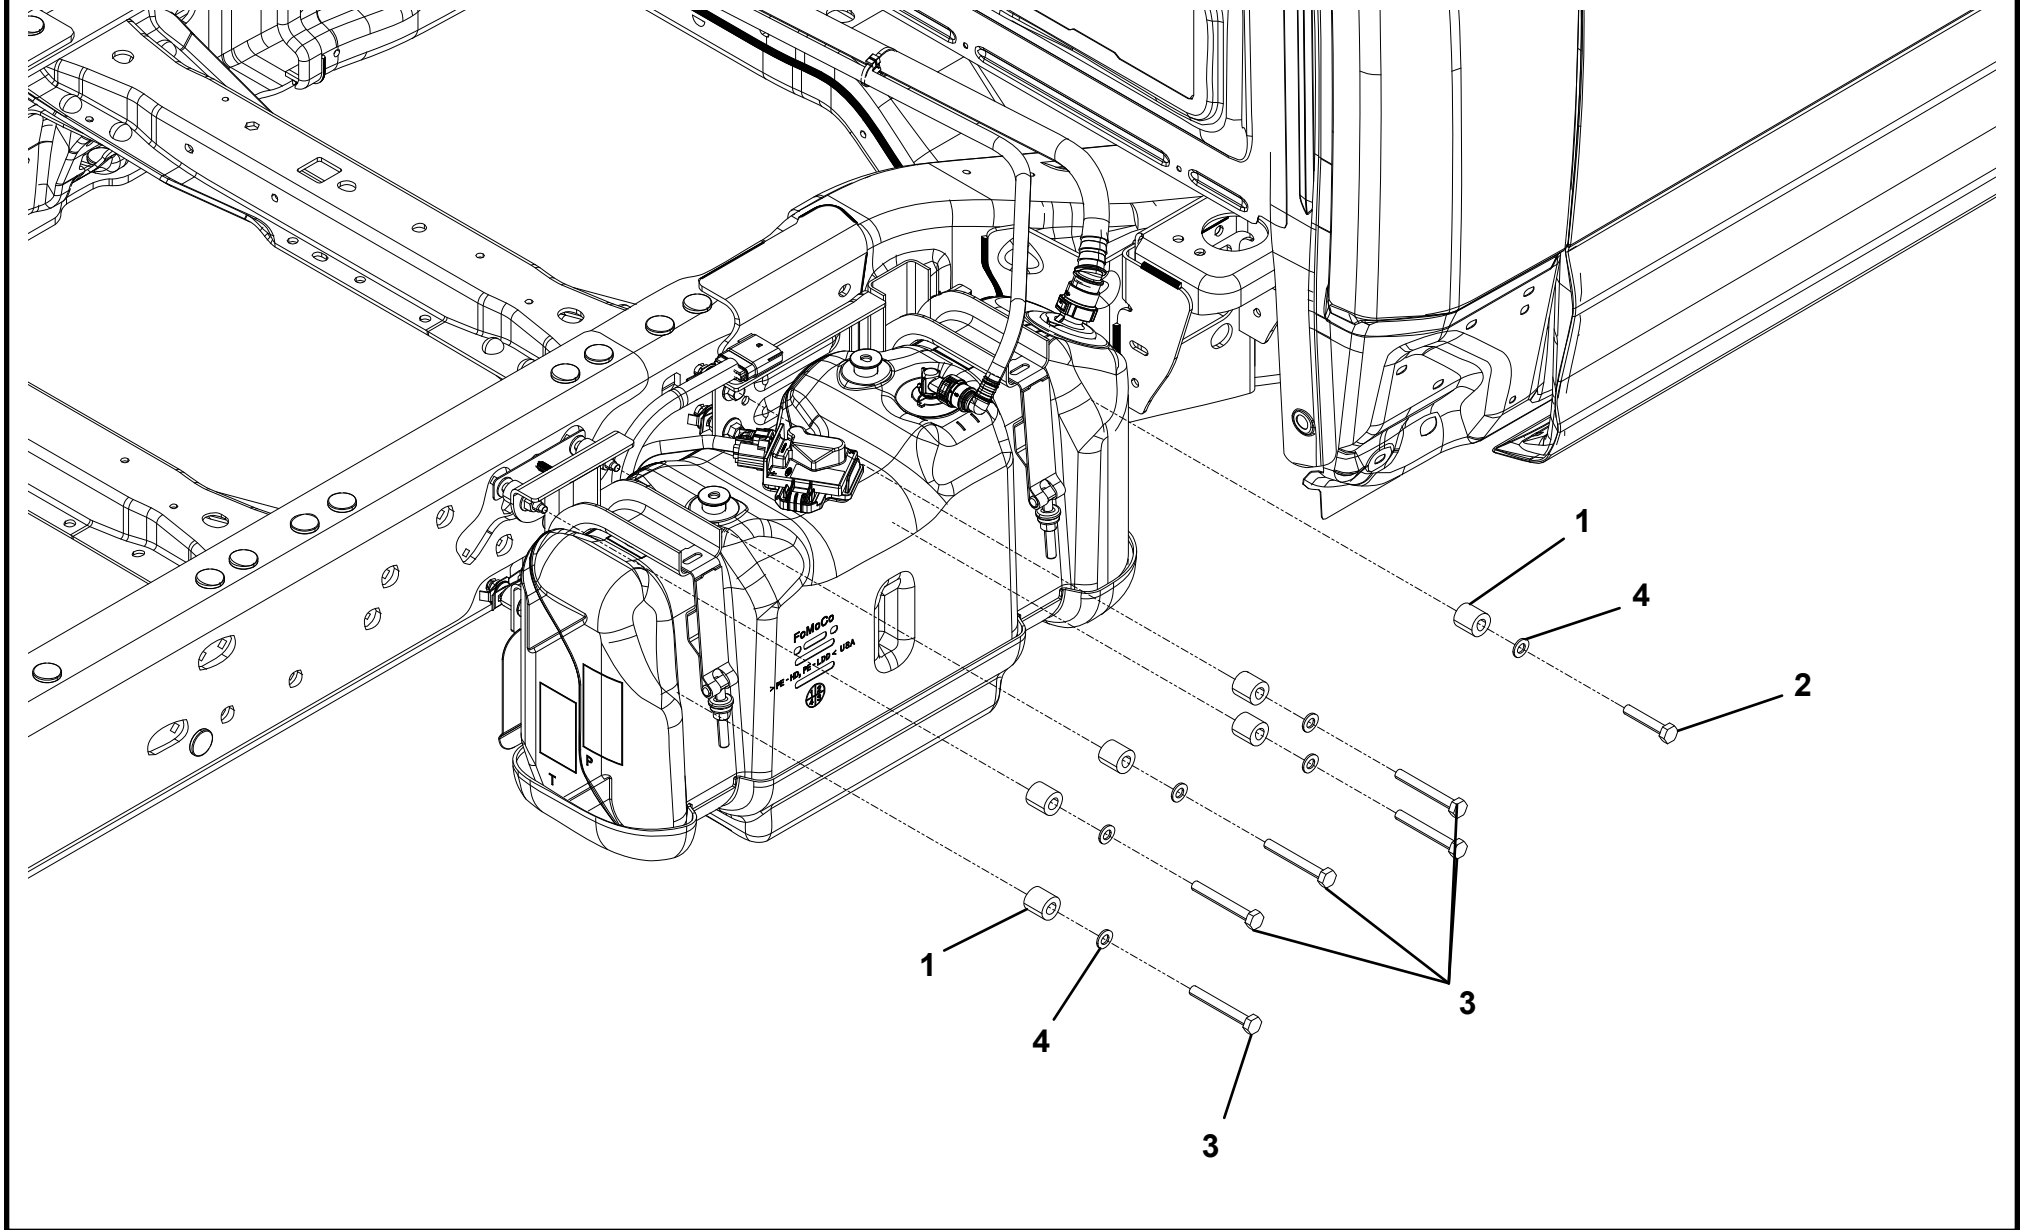

2017 FORD DEF TANK INSTALLATION

ITEM	PART NO.	DESCRIPTION	QTY
1	1001220833	Shim	6
2	0701019	Capscrew, M10 x 55	1
3	0701024	Capscrew, 10 x 80	5
4	4812000	Washer, 10mm	6

2017 FORD DEF TANK INSTALLATION