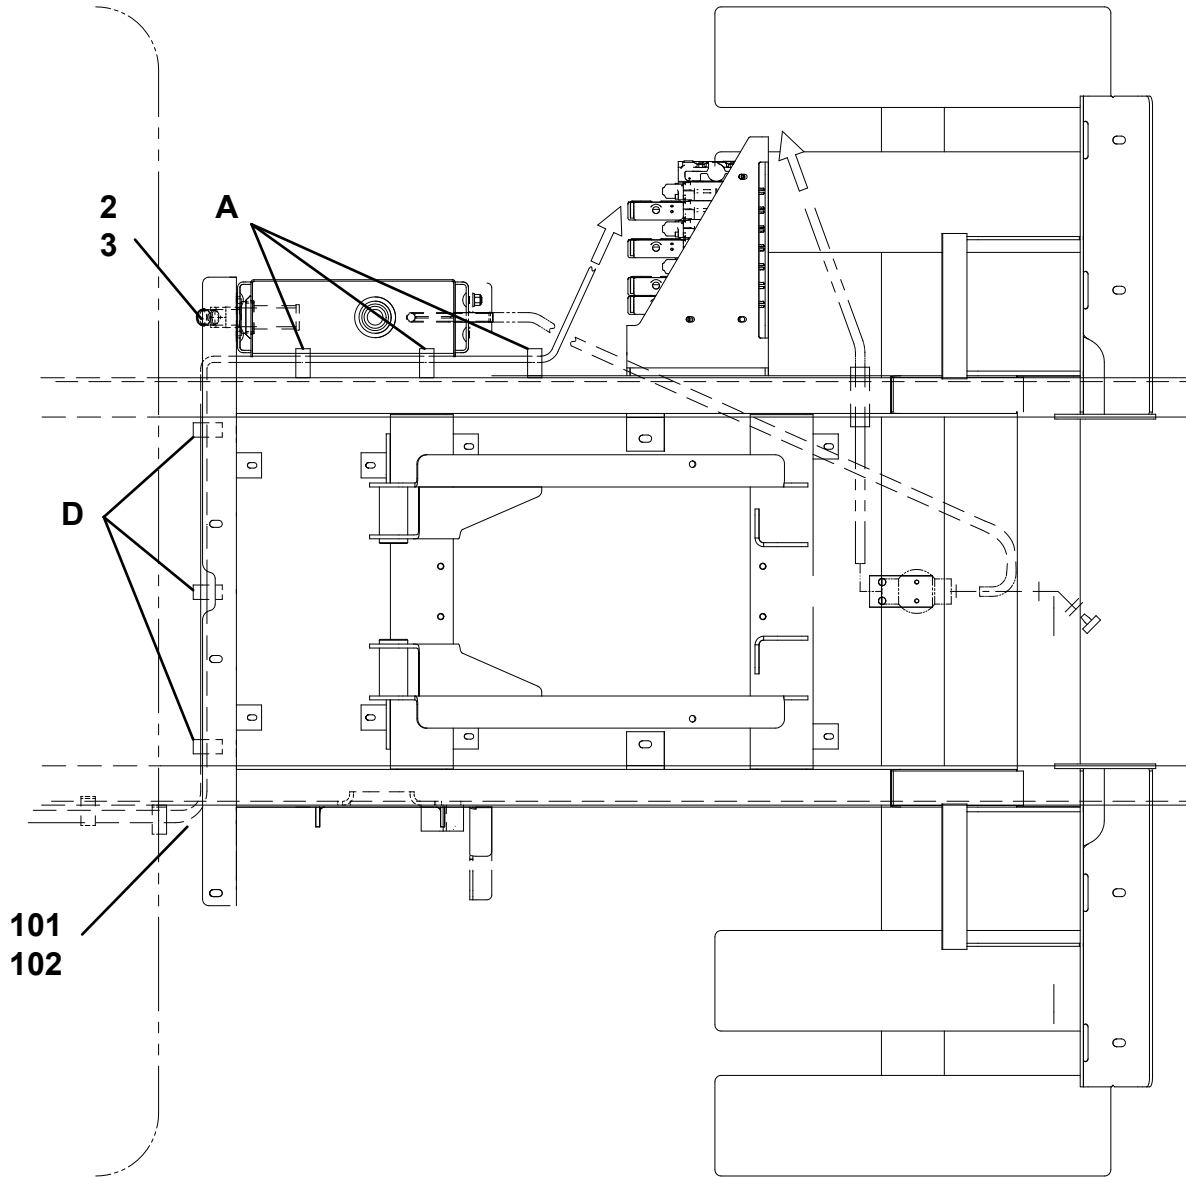

SUPPLY PRESSURE & RETURN HOSE INSTALL 144" WB 2011+ DODGE

ITEM	PART NO.	DESCRIPTION	QTY
1	1001132839	Hose Kit	1
2	7443000412	Fitting	1
3	7274000002	Clamp	2
4	1001132794	Clamp	4
5	1001132800	Clamp	2
6	4706003844	Plate	1
7	7115151064	Bolt, 0.31"-18NC x 1.25"	1
8	7950150161	Flatwasher, 0.31" ID	7
9	7660152601	Locknut, 0.31"-18NC	7
10	7115151050	Capscrew, 0.31"-18NC x 1.25"	3
11	7274000040	Clamp	6
12	7274000041	Clamp	3
13	7115150864	Bolt, 0.31"-18NC X 1.00"	3
14	8632000002	Trim	3in
15	7819000013	Sleeve	4
		Hose Kit - 1001132839	
101	4567630219	Hose Assembly	1
102	1001132642	Hose Supply	1

SUPPLY PRESSURE & RETURN HOSE INSTALL 144" WB 2011+ DODGE