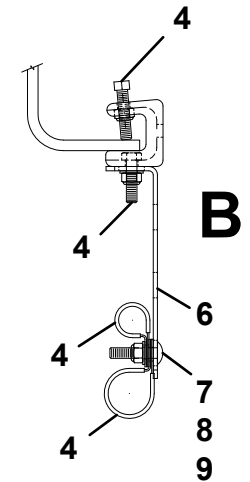

SUPPLY PRESSURE & RETURN HOSE INSTALL 137" WB CHEVY

ITEM	PART NO.	DESCRIPTION	QTY
1	1001132838	Hose Kit	1
2	7443000412	Elbow	1
3	7274000002	Clamp	2
4	1001132794	Clamp	4
5	1001132800	Clamp	2
6	4706003844	Plate	1
7	7115151064	Bolt, 0.31"-18NC x 1.25"	1
8	7950150161	Flatwasher, 0.31" ID	7
9	7660152601	Locknut, 0.31"-18NC	7
10	7115151050	Capscrew, 0.31"-18NC x 1.25"	3
11	7274000040	Clamp	6
12	7274000041	Clamp	3
13	7115150864	Bolt, 0.31"-18NC x 1.00"	3
14	8632000002	Trim	3in
15	7819000013	Sleeve	2

SUPPLY PRESSURE & RETURN HOSE INSTALL 137" WB CHEVY