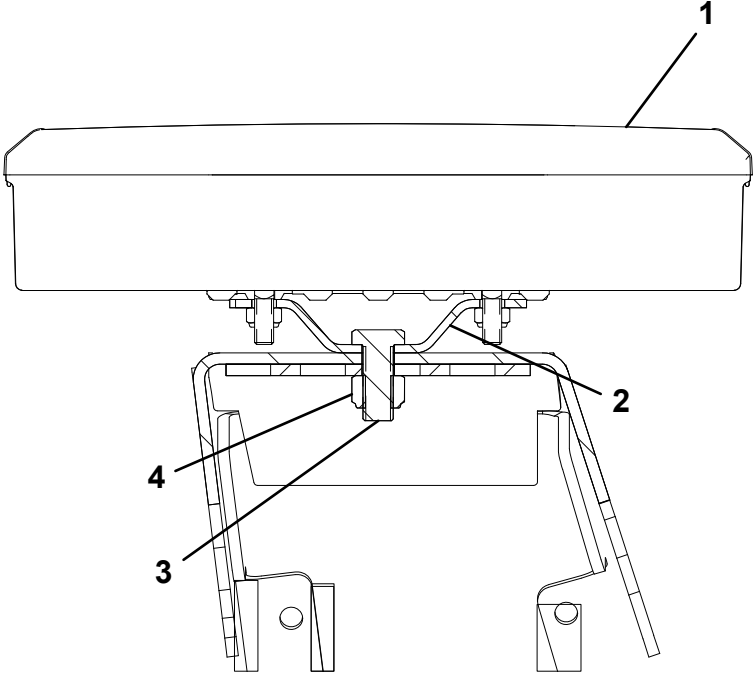

LIGHTBAR, AMBER, CODE3, 58", 10 LIGHT HEAD, 12V

ITEM	PART NO.	DESCRIPTION	QTY
1	1001136990	Lamp	1
2	4178000402	Bracket	2
3	7115181050	Capscrew, 0.50"-13NC x 1.25"	2
4	7660182601	Locknut, 0.50"-13NC	2

LIGHTBAR, AMBER, CODE3, 58", 10 LIGHT HEAD, 12V