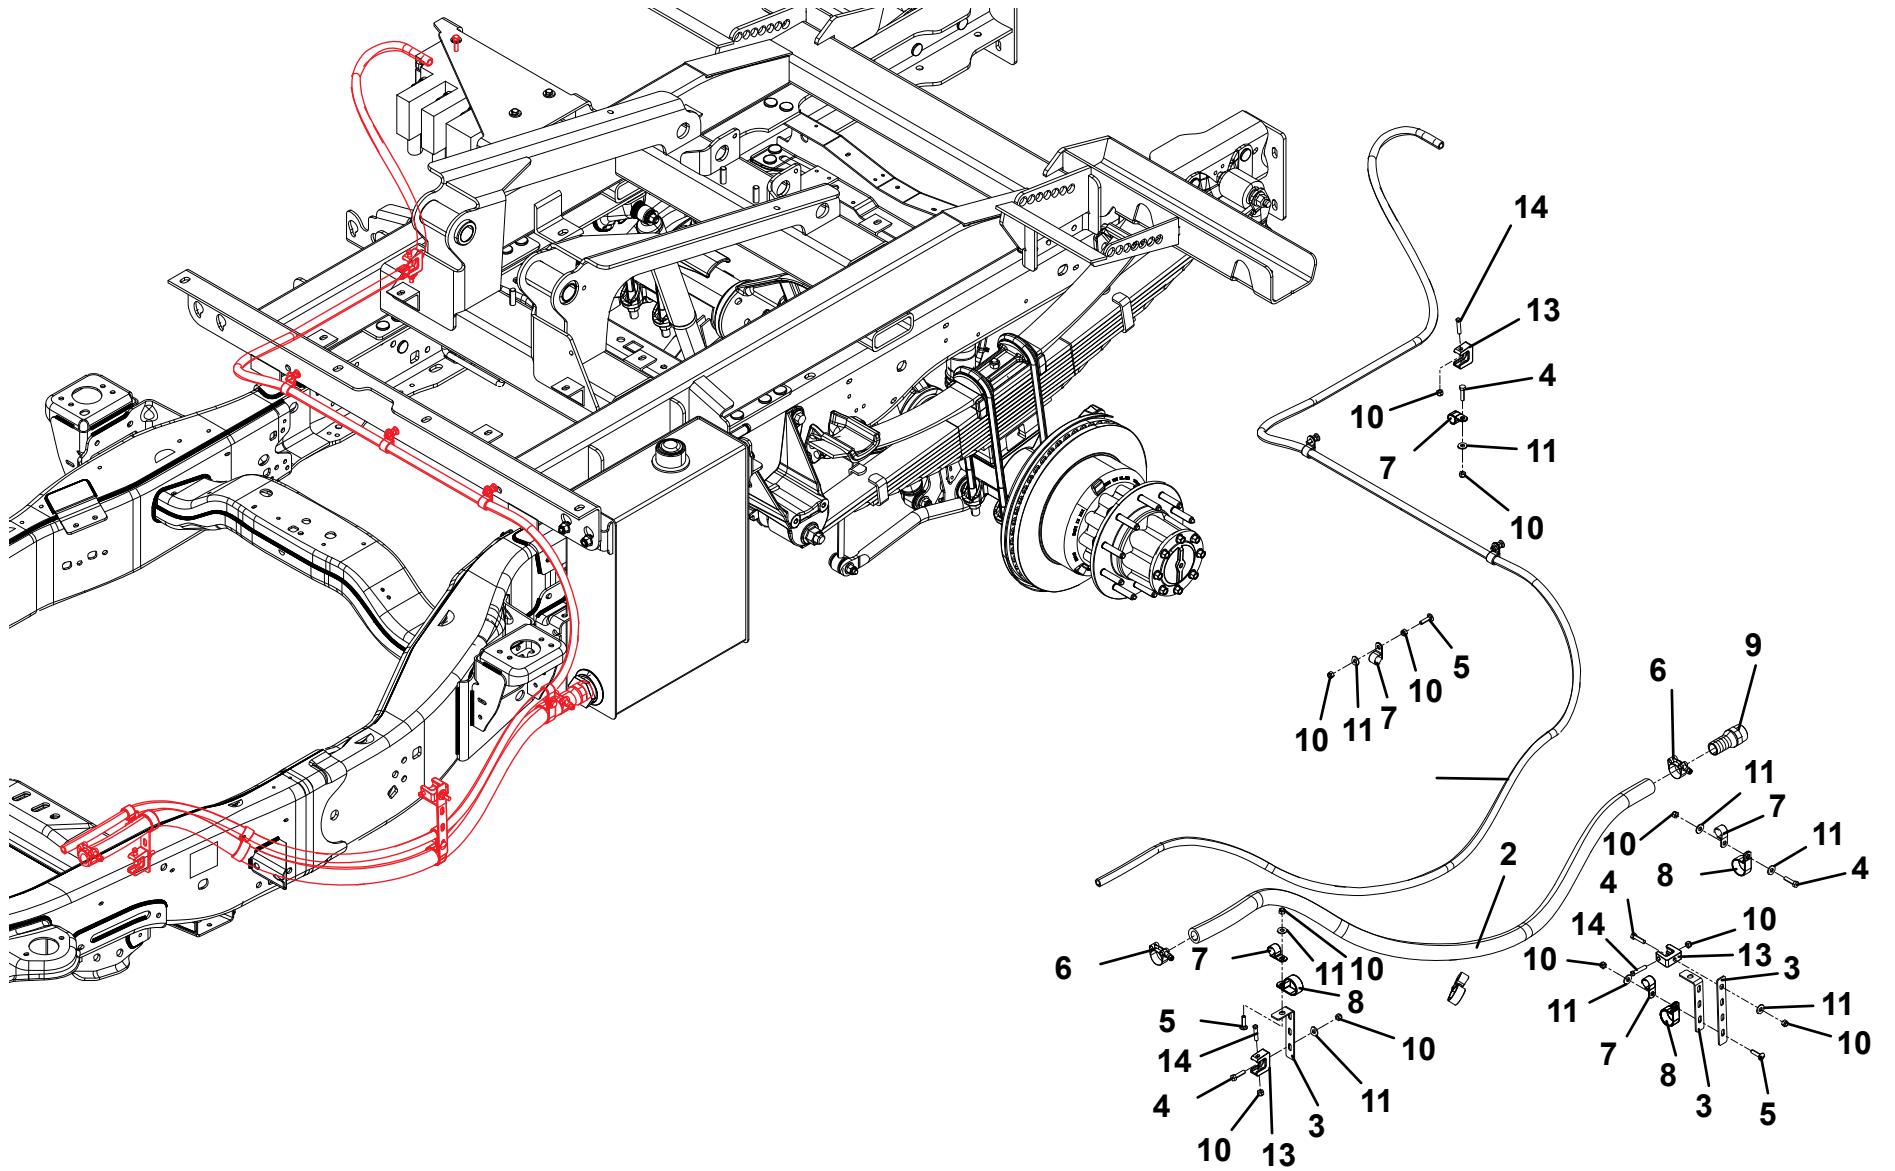

SUPPLY PRESSURE & RETURN HOSE INSTALL 145" WB 17+ FORD PTO

ITEM	PART NO.	DESCRIPTION	QTY
1	4567130168	Hose Assembly	1
2	4570000373	Hose, Suction	1
3	4706003844	Plate	2
4	7115151050	Capscrew, 0.31"-18NC x 1.25"	2
5	7115151064	Bolt, 0.31"-18NC x 1.25"	5
6	7274000002	Clamp	2
7	7274000040	Clamp	5
8	7274000042	Clamp	1
9	7443000013	Fitting	1
10	7660152601	Locknut, 0.31"-18NC	10
11	7950150161	Flatwasher, 0.31" ID	9

SUPPLY PRESSURE & RETURN HOSE INSTALL 145" WB 17+ FORD PTO