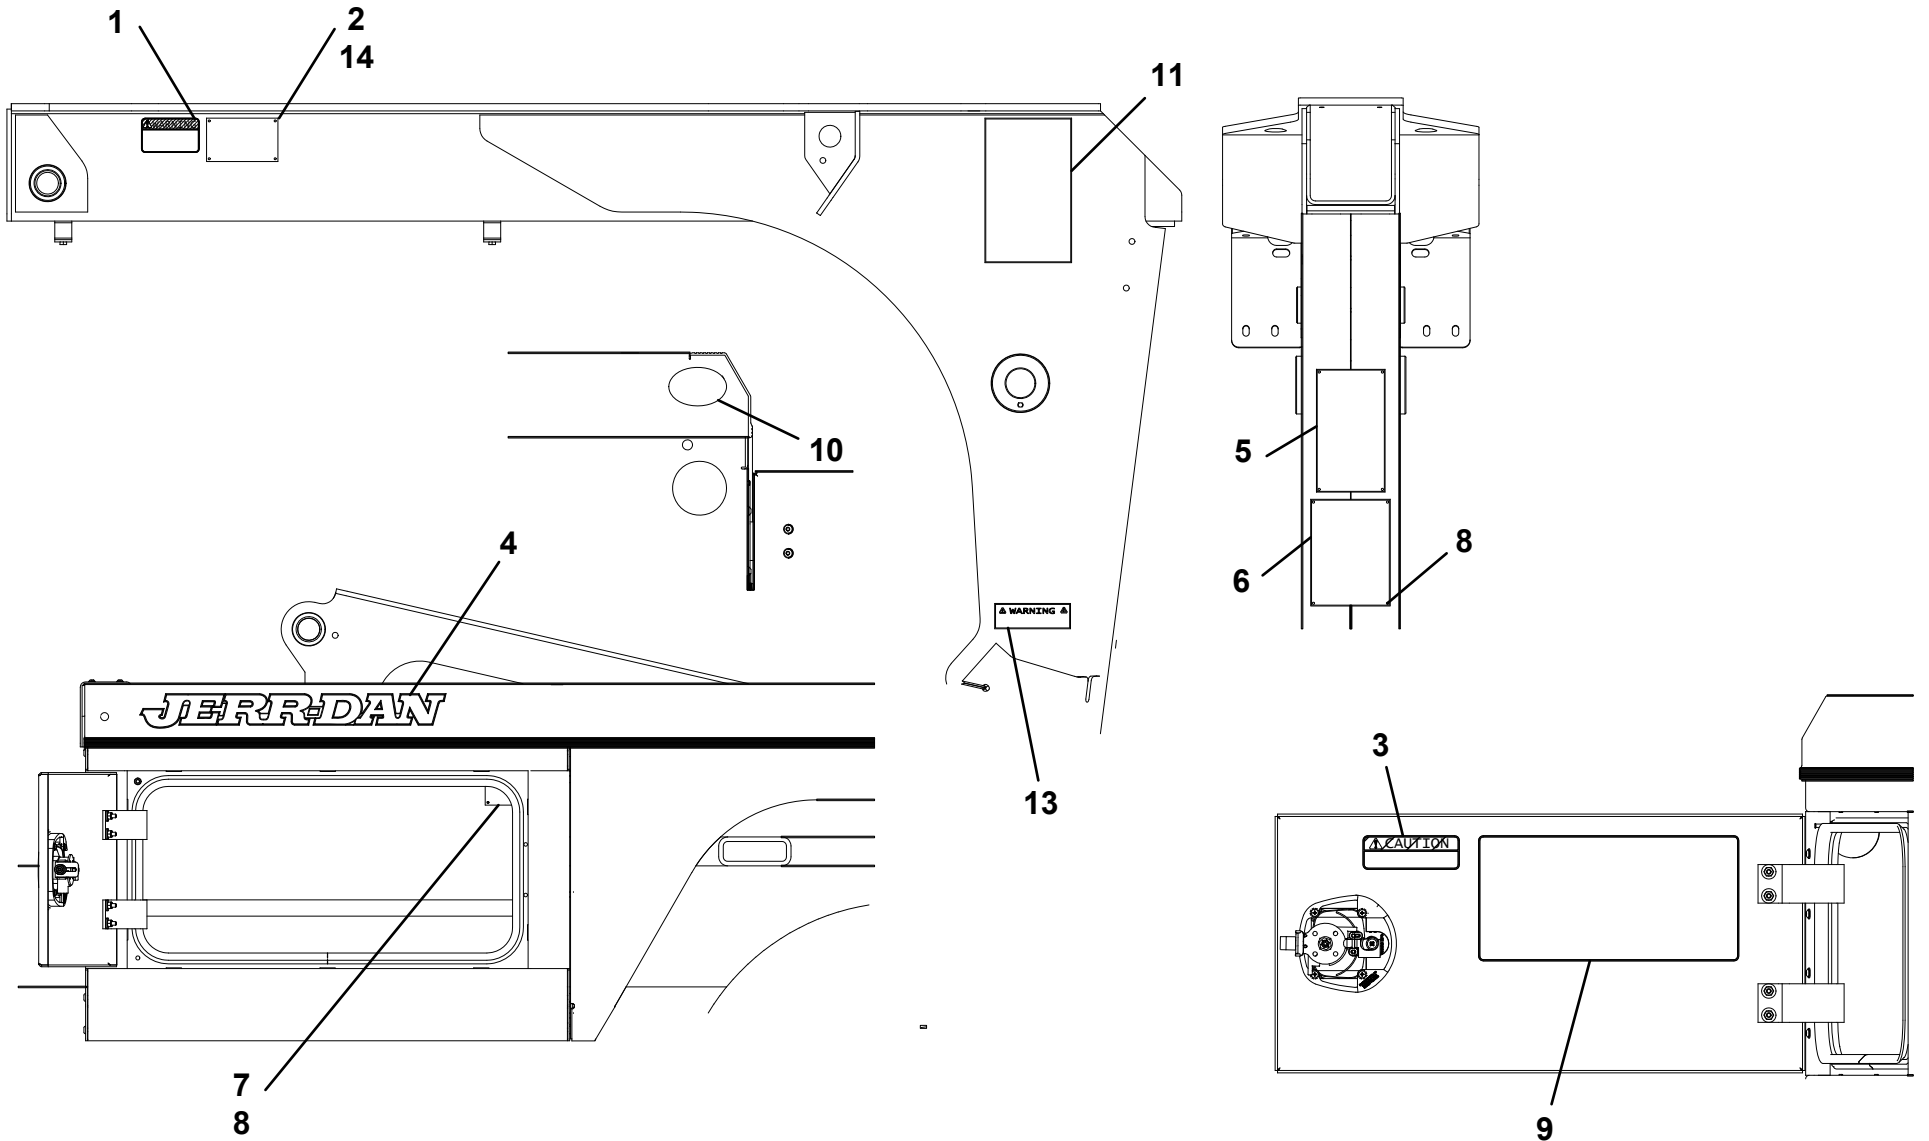

DECAL INSTALLATION

ITEM	PART NO.	DESCRIPTION	QTY
1	7330000546	Decal, Winch Cable Warning	1
2	1001132346	Patent Placard	1
3	7330000034	Decal, Caution	1
4	7330000433	Decal, "JERR-DAN"	2
5	1001132509	Decal, Serial Number	1
6	7330000307	Decal, STAR Placard	1
7	1001127220	Decal, ID Tag	1
8	7759000004	Pop Rivet	12
9	1001207921	Decal, Lubrication	1
10	7330000143	Decal, Made in the USA	1
11	7330000138	Decal, Checklist	1
12	7330000139	Decal, Checklist	1
13	7330000122	Decal, Warning	2
14	4892000007	Tape	2

DECAL INSTALLATION