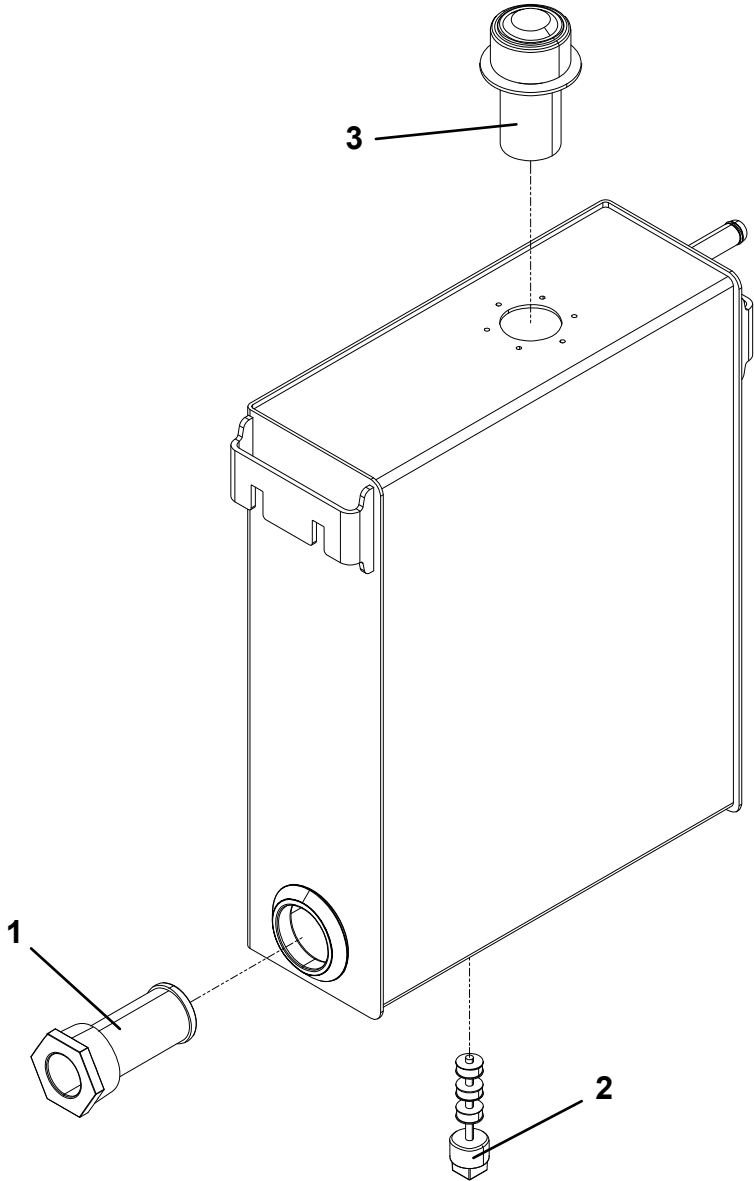

HYDRAULIC TANK ASSEMBLY

ITEM	PART NO.	DESCRIPTION	QTY
1	7430000010	Filter	1
2	7701000026	Plug	1
3	7183000008	Filler Cap	1

HYDRAULIC TANK ASSEMBLY