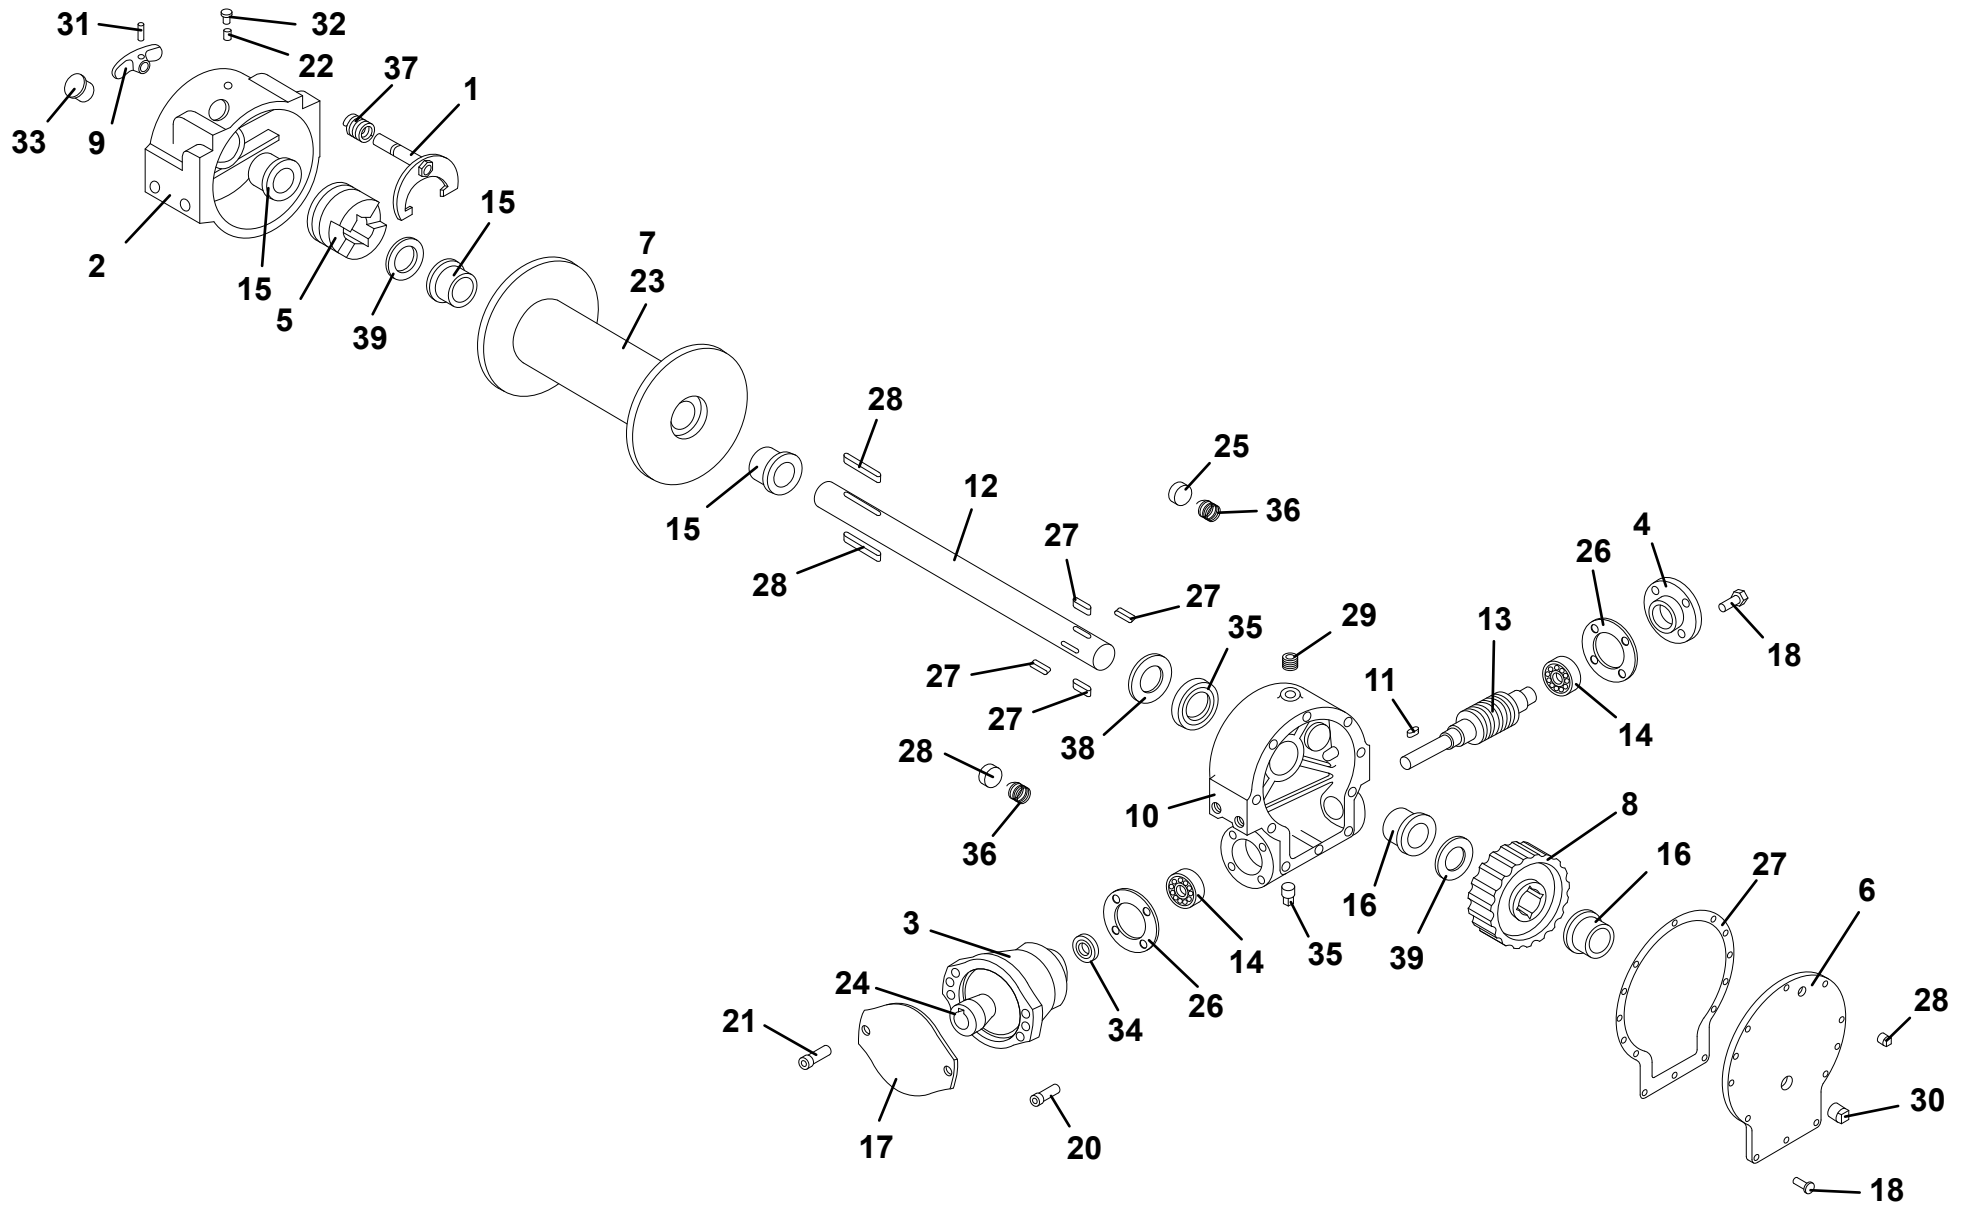

WINCH ASSEMBLY 8K RH

ITEM	PART NO.	DESCRIPTION	QTY	ITEM	PART NO.	DESCRIPTION	QTY
1	70051554	Shifter Assembly	1	40	9970518014	Thrust Washer	1
2	9560960022	Housing	1	41	9970518015	Thrust Washer	1
3	9970300057	Adapter	1				
4	9970316083	Bearing Cap	1				
5	9970960060	Clutch Jaw	1				
6	9314960024	Cover	1				
7	9970960068	Drum	1				
8	9472960072	Gear	1				
9	9970336010	Handle	1				
10	9560990011	Housing	1				
11	9970342027	Key	1				
12	9806960009	Shaft	1				
13	9970960062	Worm	1				
14	9970402002	Bearing	2				
15	9970412003	Bushing	4				
16	9970412045	Bushing	4				
17	70050679	Adapter	1				
18	9970414045	Capscrew, 0.25" - 20NC x 0.875"	14				
19	9120960034	Capscrew, 0.38" - 16NC x 1.00"	2				
20	70050682	Capscrew, 0.25" - 20NC x 0.75"	4				
21	9120960061	Capscrew, 0.50" - 13NC x 1.50"	2				
22	70051555	Setscrew, 0.25" - 20NC x 0.38"	1				
23	9786960015	Setscrew, 0.38" - 16NC x 0.50"	1				
24	9970431008	Coupling	1				
25	9970438014	Disk Brake	2				
26	9970442184	Gasket	2				
27	9970442205	Gasket	1				
28	9970450006	Key	2				
29	9575960014	Key	4				
30	9970456008	Fitting	1				
31	9701960015	Plug	1				
32	9970468011	Plug	2				
33	9691960001	Pin	1				
34	9970472012	Rubber Plug	1				
35	9970472013	Plug	1				
36	9970486009	Oil Seal	1				
37	9970483017	Oil Seal	1				
38	9970494002	Spring	2				
39	9970494053	Spring	1				

WINCH ASSEMBLY 8K RH