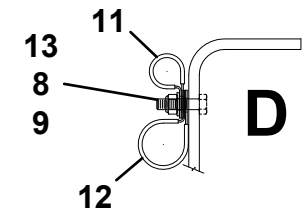

# SUPPLY PRESSURE & RETURN HOSE INSTALL 144" WB 2011+ DODGE

**HYDRAULIC LINES & FITTINGS INSTALLATION DW ALL SOLENOID**

ITEM	PART NO.	DESCRIPTION	QTY	ITEM	PART NO.	DESCRIPTION	QTY
1	1001133325	Hose,Kit HLF MPL40 Dw All Sol	1	42	1001131323	Clamp, Assy Kit Stauff 0.38" Tube	2
2	7445080843	Adapter #8JIC(M) X #8"O"(M) St	8				
3	7445060843	Adapter #6JIC(M) X #8"O"(M) St	6				
4	7443000231	Fitting 90 Degree Elbow	2				
5	7445081046	Elbow #8 JIC (M) X # 10 "O" (M	1				
6	7445081045	Elbow #8JIC(M) X #10"O"(M) 90	4				
7	7443000372	Fitting T- Run 3m #6 JIC	2				
8	7445060645	Elbow #6JIC(M)-#6"O"(M) 90 Deg	8				
9	7445060647	Branch #6JIC(2m)-"O" (M) Tee	2				
10	7445060646	Elbow #6JIC(M)-#6"O"(M) 45 Deg	4				
11	7445060643	Adapter Straight 0.38" O-Ring To	3				
12	7443000105	Reducer #6 JIC(F) - #4 JIC(M)	1				
13	7445040443	Adapter Str #4JIC-#4 "O" Ring	2				
14	7445040643	Adapter, Str #4 JIC-#6 "O" Rin	1				
15	7935000308	Valve Assy C-Bal Hydro Air	1				
16	1001173683	Valve, Cb Sun Cbbg-Ljn-Eci Body	1				
17	7115151650	Capscrew 0.31"-18nc X 2.00" Hex	8				
18	7950150161	Flatwasher 0.31" Nom Wide - Pla	8				
19	7660152601	Locknut 0.031"-18NC Gr5 Hex Nyloc	8				
020A	8565000007	Hose 2-0.50" Single Jacket Mill	10				
21	7443000048	Fitting Plug #8"O"(M)	1				
24	7443000168	Adapter #12 "O" X 0.75 ID Beaded	1				
25	7274000080	Clamp Hose Tbolt 1.12" Nom Dia	4				
26	7443000319	Fitting 90 Deg 1.00" Nptm X 0.75"	2				
27	7430000003	Filter Assy Oil W/Element #Aa	1				
28	7114140618	Capscrew 0.25" - 20nc X 0.75" Ss B	2				
29	7950140003	Lockwasher 0.25" Nom Reg S/S	2				
30	7950140143	Flatwasher 0.25" Nom Narrow Ss	2				
31	7470000002	Gauge #15Mst-01B60 Oil Filter	1				
32	7443000066	Fitting 45el.13npt Male X 0.13"n	1				
33	4567131080	Hose 0.50" X 80" #8 St(Fsw) - #8	2				
34	7577000622	Kit Tube Hlf Base MPL40	1				
35	7445080847	Ftg #8 JIC(2m) - #8 "O"(M) Bra	2				
36	7935000258	Valve Ext. Relief #Rpec-Lan-Fg	2				
37	7115140650	Capscrew 0.25"-20nc X 0.75" Hex	4				
38	7950140141	Flatwasher 0.25" Nom Narrow	4				
39	7950140003	Lockwasher 0.25" Nom Reg S/S	4				
40	7445080818	Nut #8JIC (F) Cap	1				
41	1001131306	Clamp, Assy Kit Stauff 0.38" Tube	13				