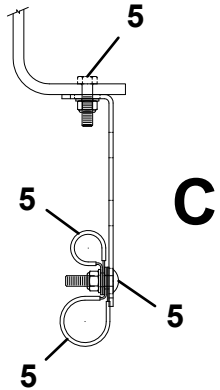

SUPPLY PRESSURE & RETURN HOSE INSTALL 137" WB CHEVY

ITEM	PART NO.	DESCRIPTION	QTY
1	1001132838	Hose Kit	1
2	7443000412	Elbow	1
3	7274000002	Clamp	2
4	1001132794	Clamp	4
5	1001132800	Clamp	2
6	4706003844	Plate	1
7	7115151064	Bolt, 0.31"-18NC x 1.25"	1
8	7950150161	Flatwasher, 0.31" ID	7
9	7660152601	Locknut, 0.31"-18NC	7
10	7115151050	Capscrew, 0.31"-18NC x 1.25"	3
11	7274000040	Clamp	6
12	7274000041	Clamp	3
13	7115150864	Bolt, 0.31"-18NC x 1.00"	3
14	8632000002	Trim	3in
15	7819000013	Sleeve	2

SUPPLY PRESSURE & RETURN HOSE INSTALL 137" WB CHEVY