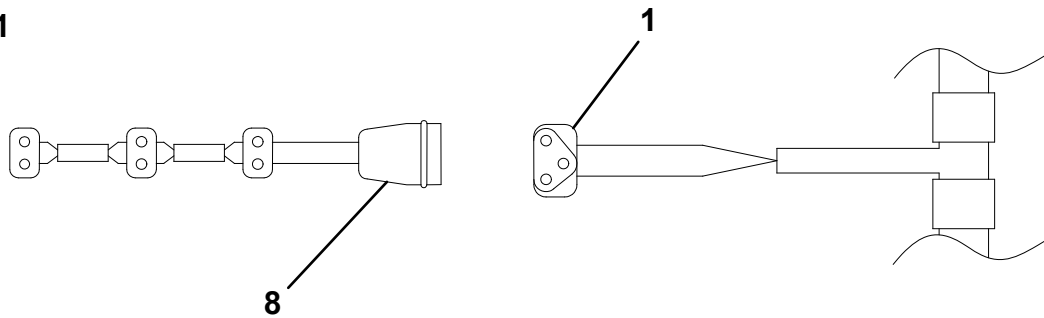

INSTALLATION PYLON 3 MARKER LIGHTS

ITEM	PART NO.	DESCRIPTION	QTY
1	7552000293	Harness, Headboard	1
2	7590000105	Light	1
3	7178000025	License Plate Bracket	1
4	7346000039	Tube	6"
5	7894000042	Tie Strap	1
6	5526000553	Tie Strap	1
7	7950100163	Flatwasher, #10 ID	2
8	1001214805	Harness	2

INSTALLATION PYLON 3 MARKER LIGHTS