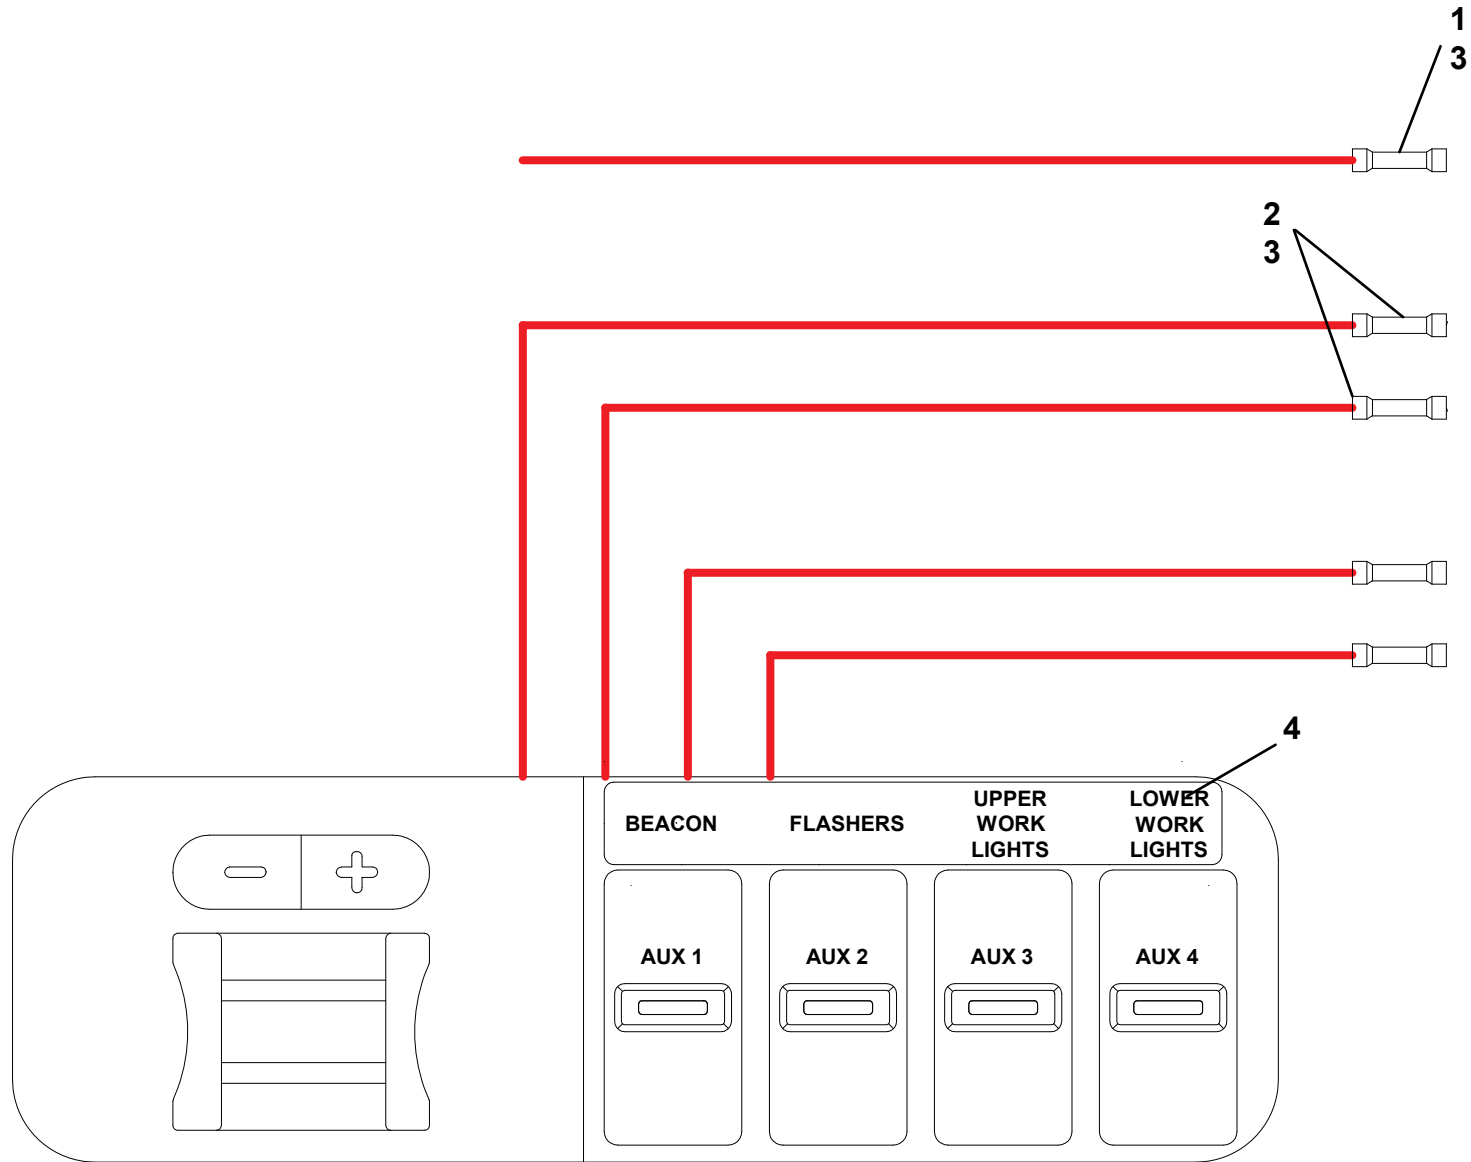

SWITCH PANEL, 4 FUNCTION 11-16 FORD OEM

ITEM	PART NO.	DESCRIPTION	QTY
1	7345001714	Connector	3
2	7345001914	Connector	2
3	7346000039	Heat Shrink Tubing	4
4	1001129461	Decal	1

SWITCH PANEL, 4 FUNCTION 11-16 FORD OEM