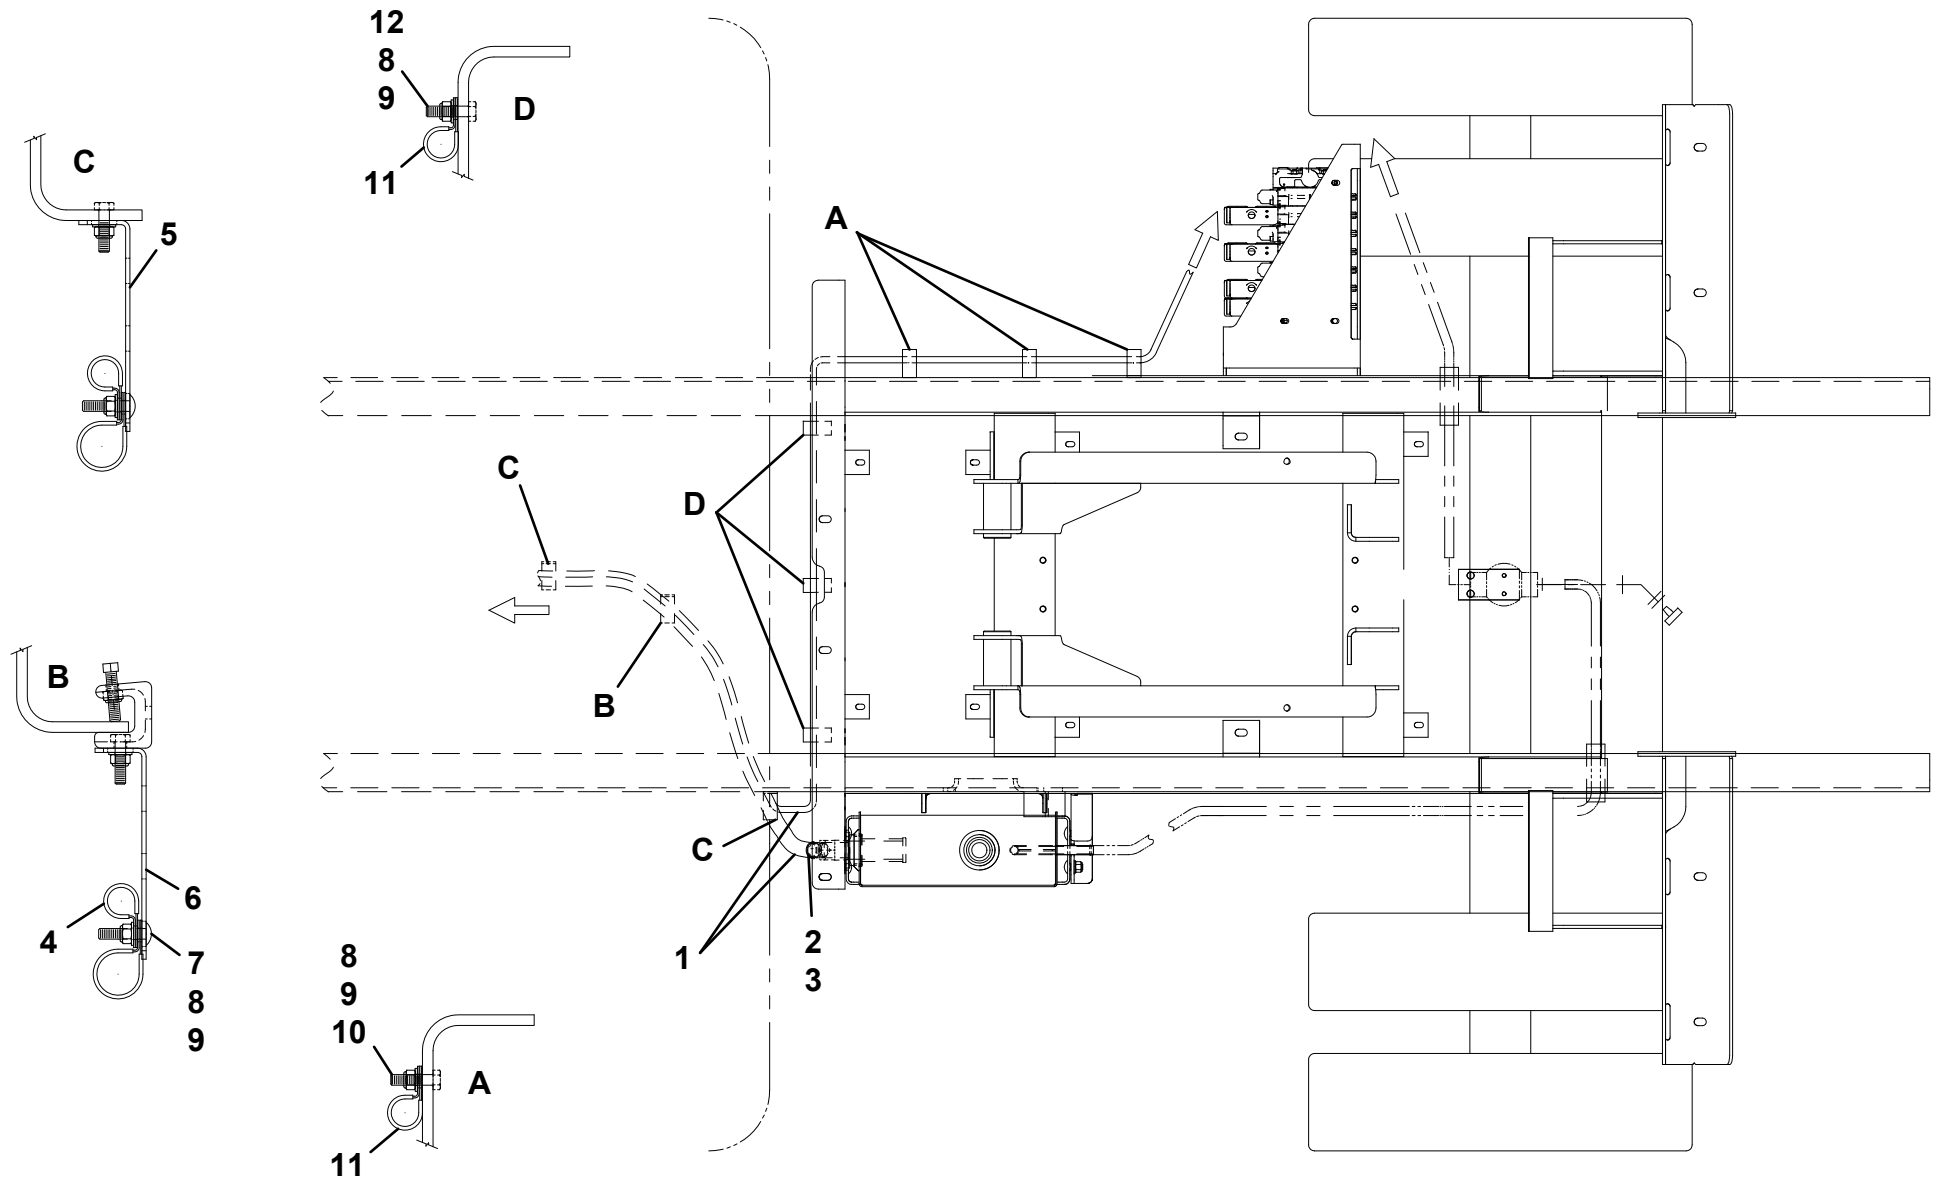

SUPPLY PRESSURE & RETURN HOSE INSTALL 140" WB FORD

ITEM	PART NO.	DESCRIPTION	QTY
1	1001132843	Hose Kit	1
2	7443000013	Fitting	1
3	7274000002	Clamp	2
4	1001132794	Clamp	1
5	1001132800	Clamp	2
6	4706003844	Plate	1
7	7115151064	Bolt, 0.31"-18NC x 1.25"	1
8	7950150161	Flatwasher, 0.31" ID	7
9	7660152601	Locknut, 0.31"-18NC	7
10	7115151050	Capscrew, 0.31"-18NC x 1.25"	3
11	7274000040	Clamp	6
12	7115150864	Bolt, 0.31"-18NC x 1.00"	3
13	8632000002	Trim	3in

SUPPLY PRESSURE & RETURN HOSE INSTALL 140" WB FORD