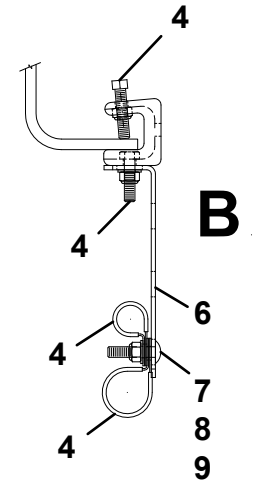

SUPPLY PRESSURE & RETURN HOSE INSTALL 173" WB 2011+ DODGE

ITEM	PART NO.	DESCRIPTION	QTY
1	1001132841	Hose Kit	1
2	7443000412	Fitting	1
3	7274000002	Clamp	2
4	1001132794	Clamp	6
5	1001132800	Clamp	4
6	4706003844	Plate	1
7	7115151064	Bolt, 0.31"-18NC x 1.25"	1
8	7950150161	Flatwasher, 0.31" ID	7
9	7660152601	Locknut, 0.31"-18NC	7
10	7115151050	Capscrew, 0.31"-18NC x 1.25"	3
11	7274000040	Clamp	6
12	7274000041	Clamp	3
13	7115150864	Bolt, 0.31"-18NC x 1.00"	3
14	8632000002	Trim	3in
15	7819000013	Sleeve	4
		Hose Kit - 1001132841	
16	4567630250	Hose Assembly	1
17	1001132848	Hose Supply	1

SUPPLY PRESSURE & RETURN HOSE INSTALL 173" WB 2011+ DODGE