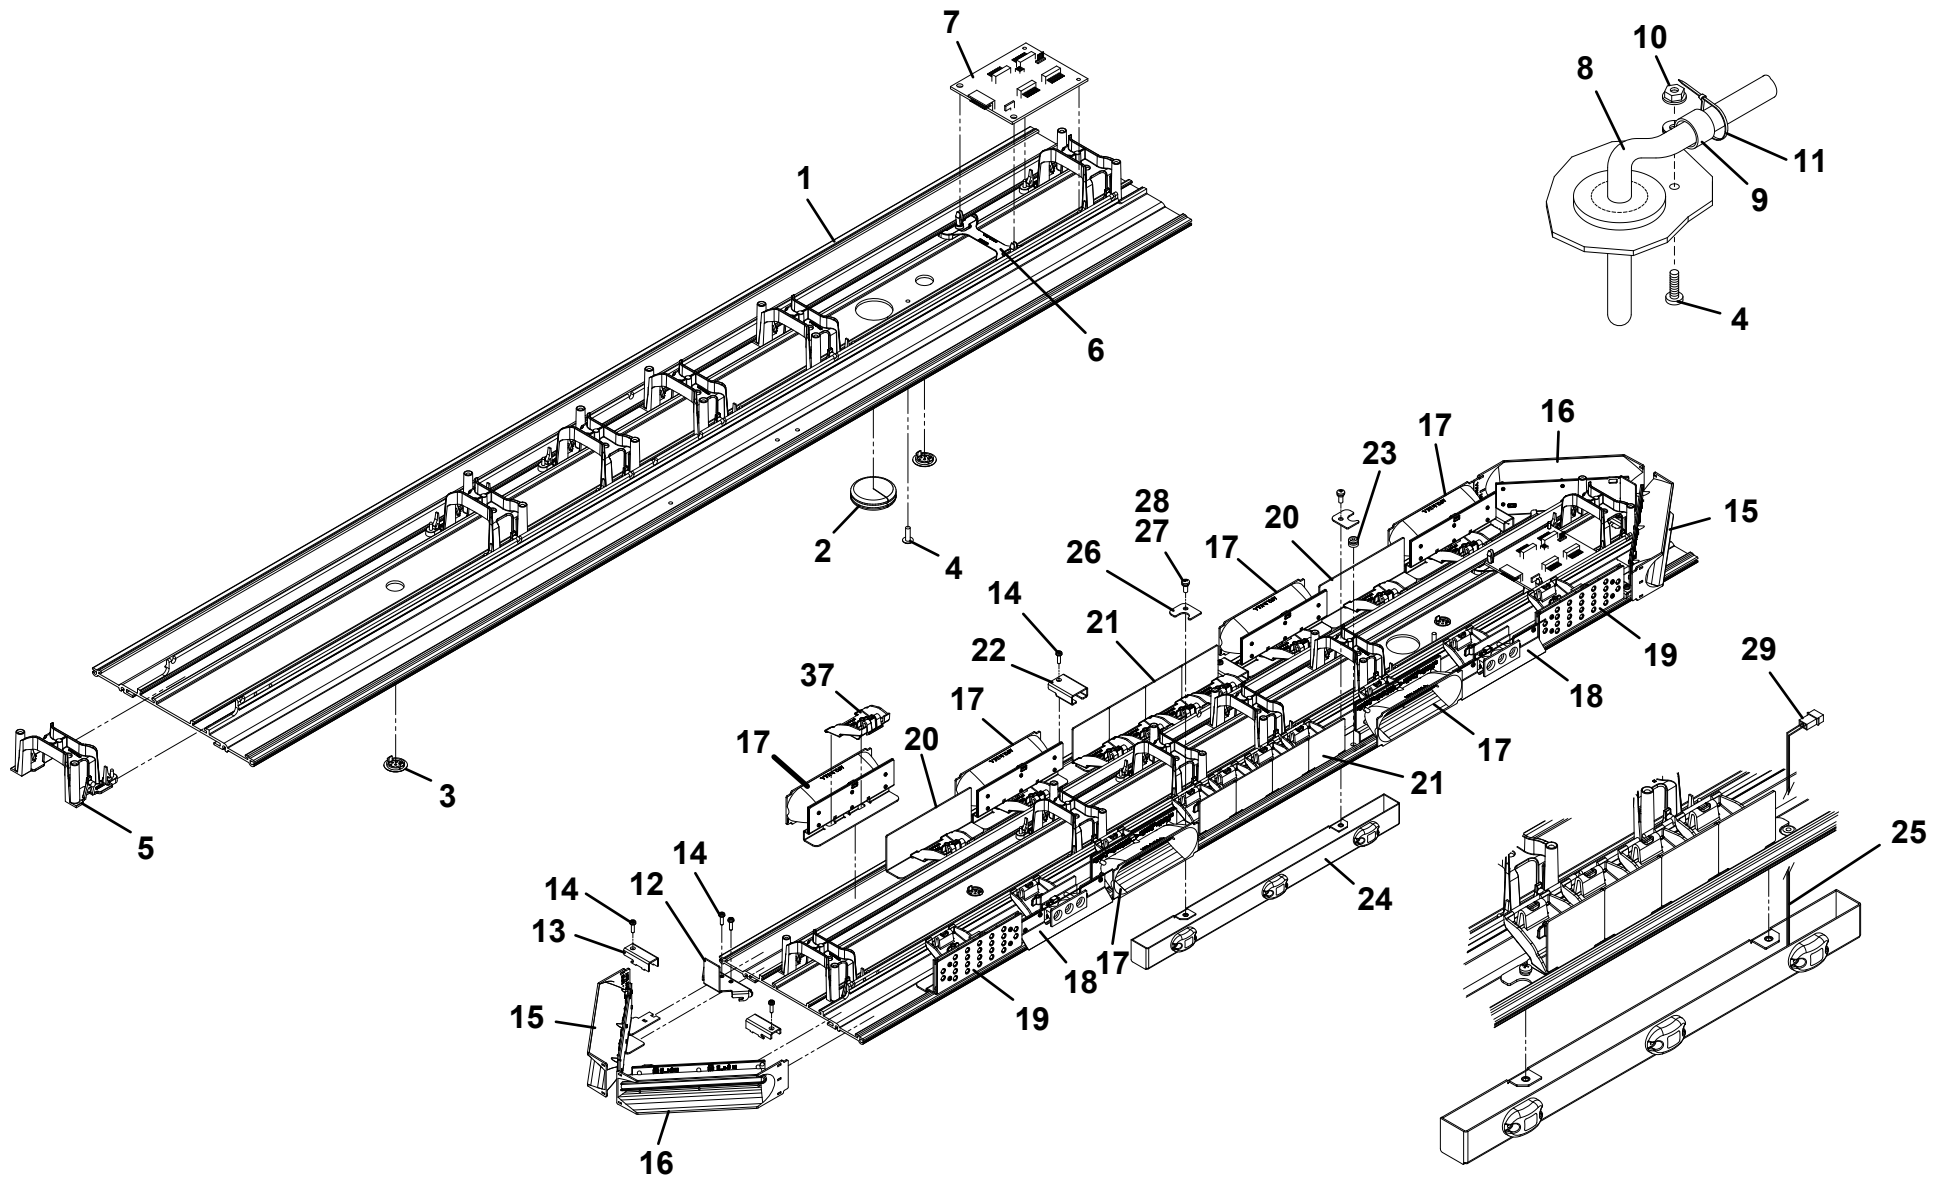

LIGHTBAR - WHELEN - 1001199475