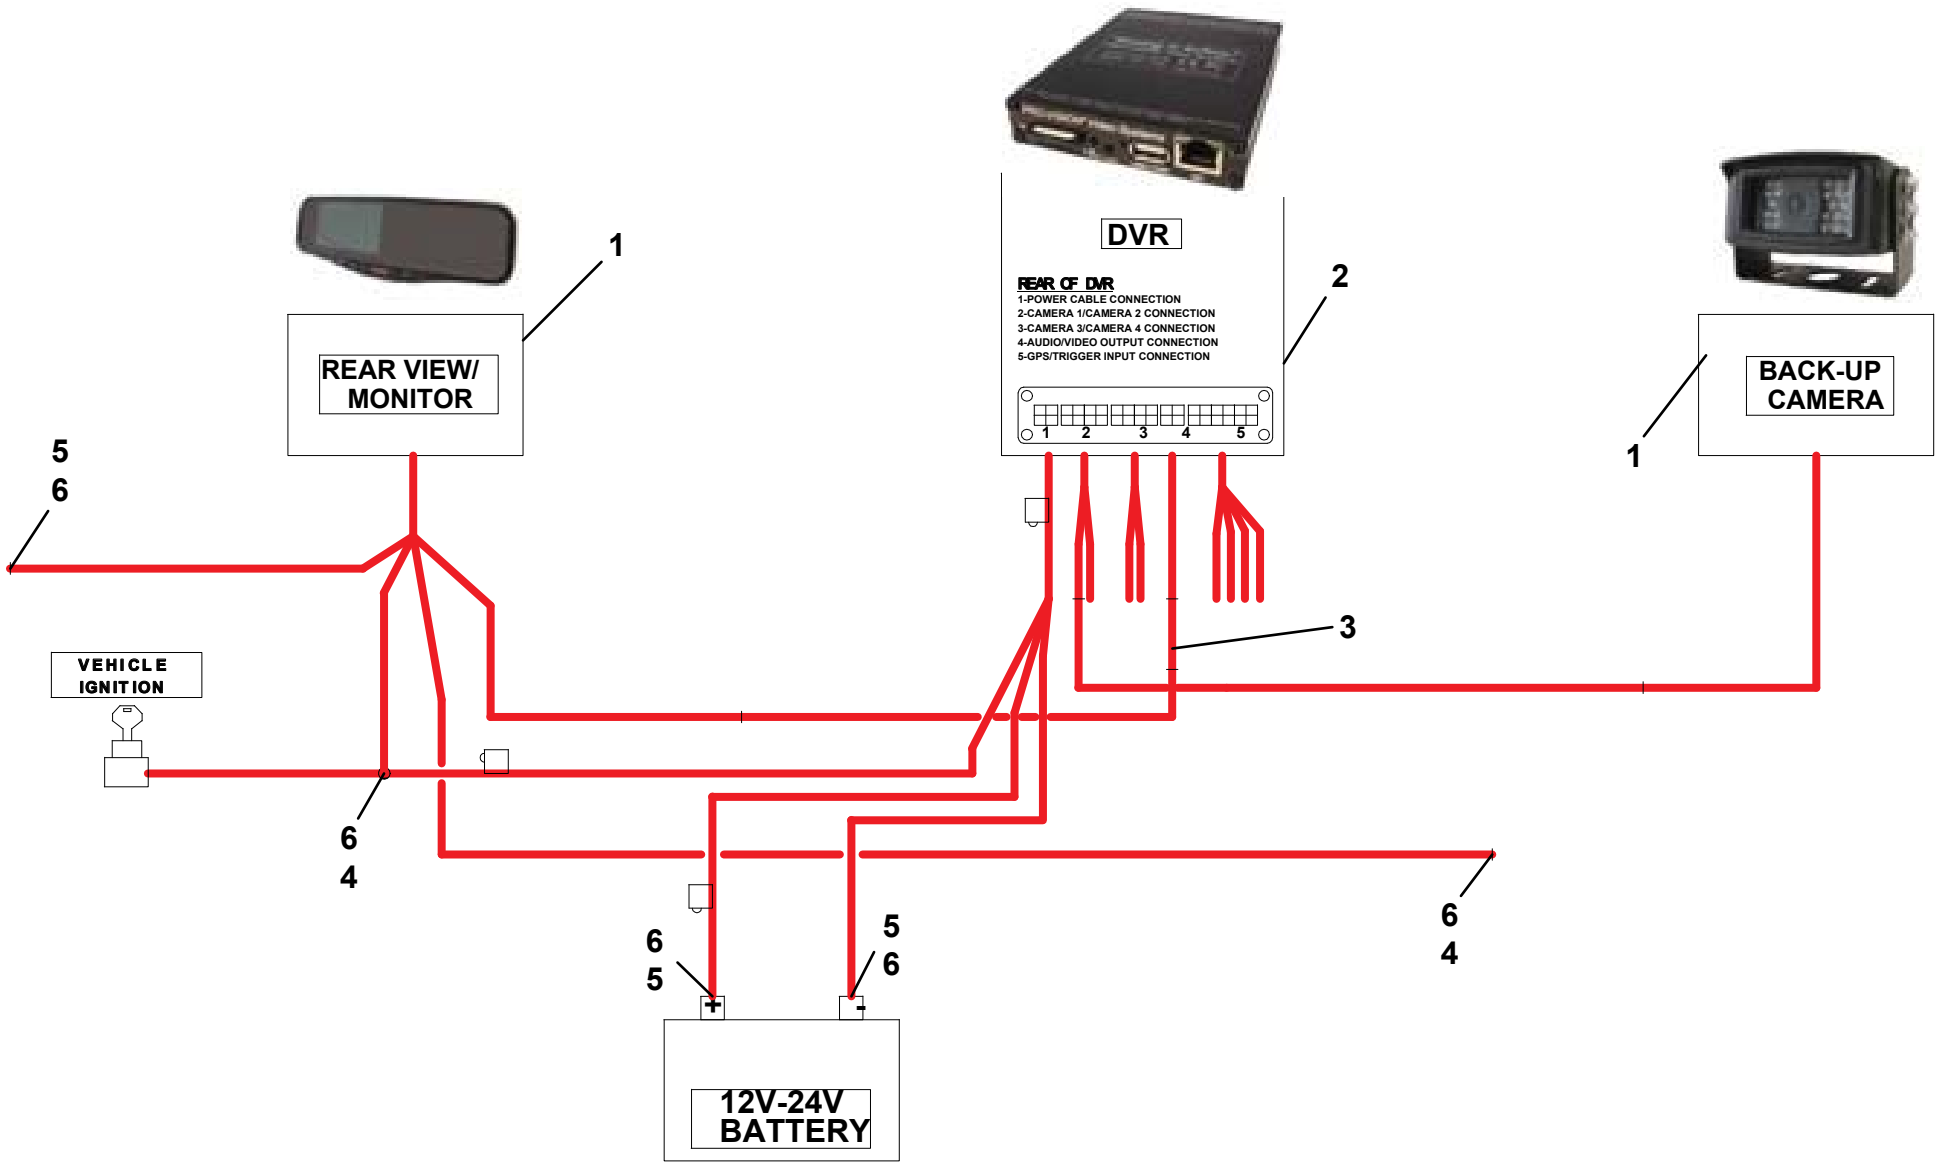

BACKUP CAMERA W/ DVR INSTALLATION

ITEM	PART NO.	DESCRIPTION	QTY
1	1001139909	Camera System	1
2	1001139911	DVR	1
3	1001142453	Cable	1
4	7345001914	Terminal	2
5	7345221902	Terminal	3
6	7346000039	Tubing	0.25

BACKUP CAMERA W/ DVR INSTALLATION