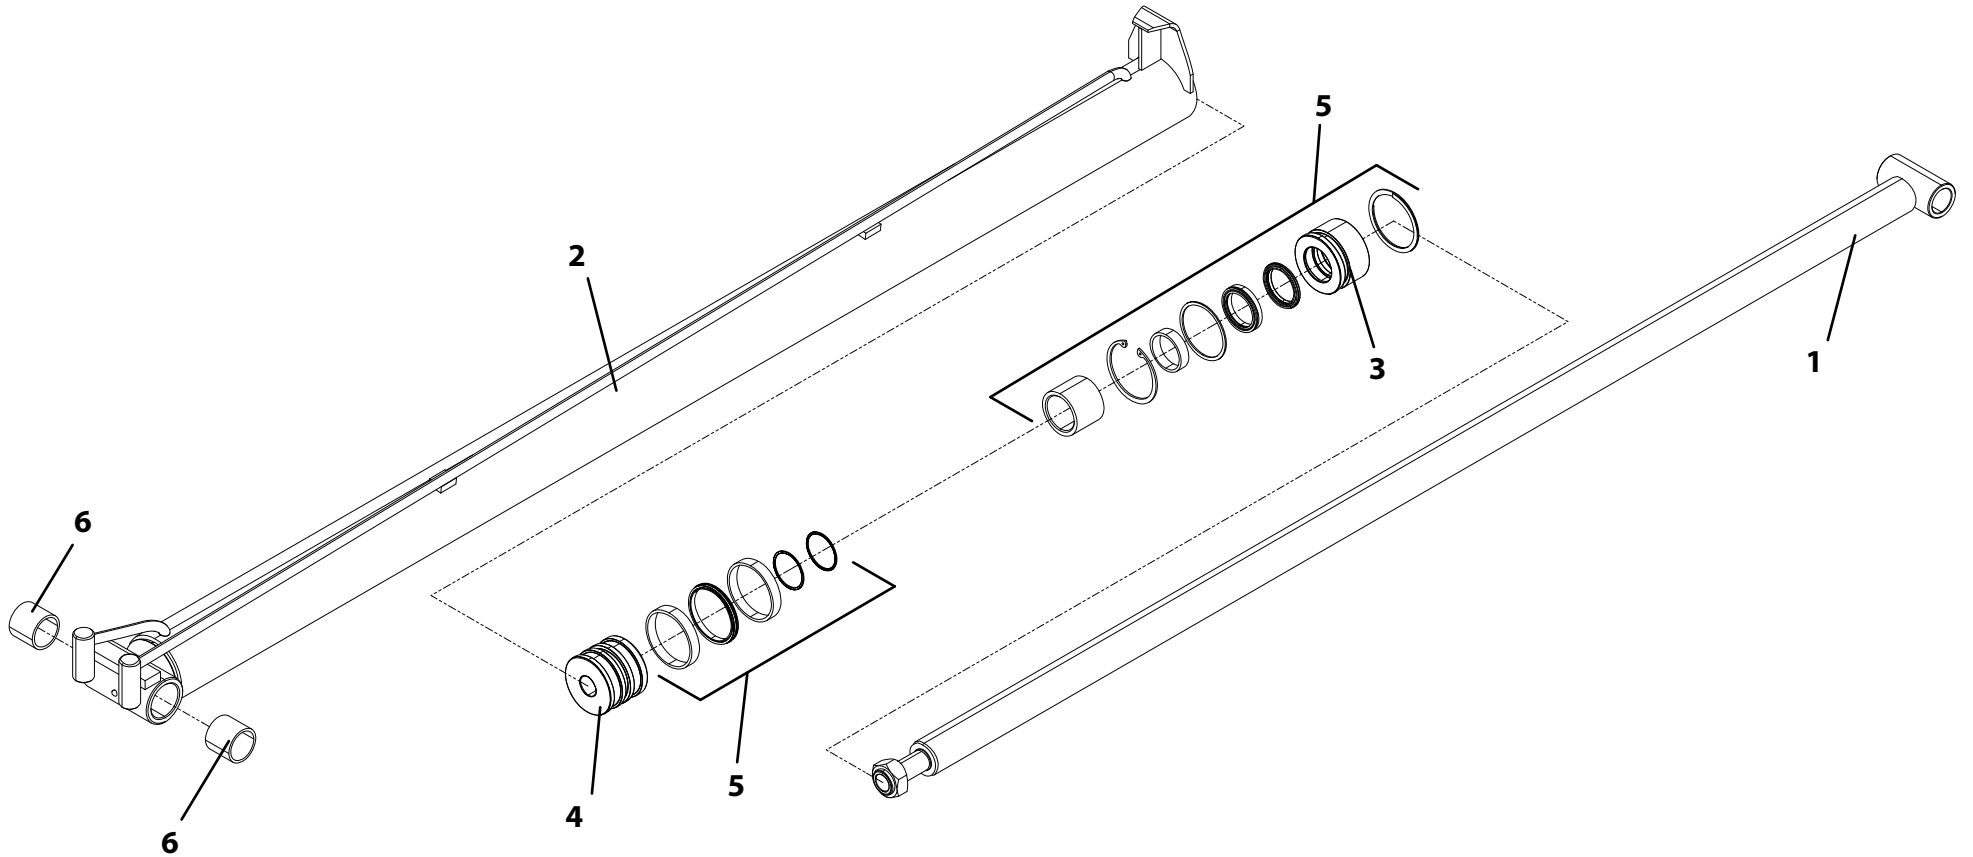

CYLINDER ASSEMBLY - 1001194370

ITEM	PART NO.	DESCRIPTION	QTY
1	70051615	Rod	1
2	70051617	Barrel	1
3	70051618	Head	1
4	70051619	Piston	1
5	70051620	Seal Kit	1
6	70051626	Bushing	2

CYLINDER ASSEMBLY - 1001194370