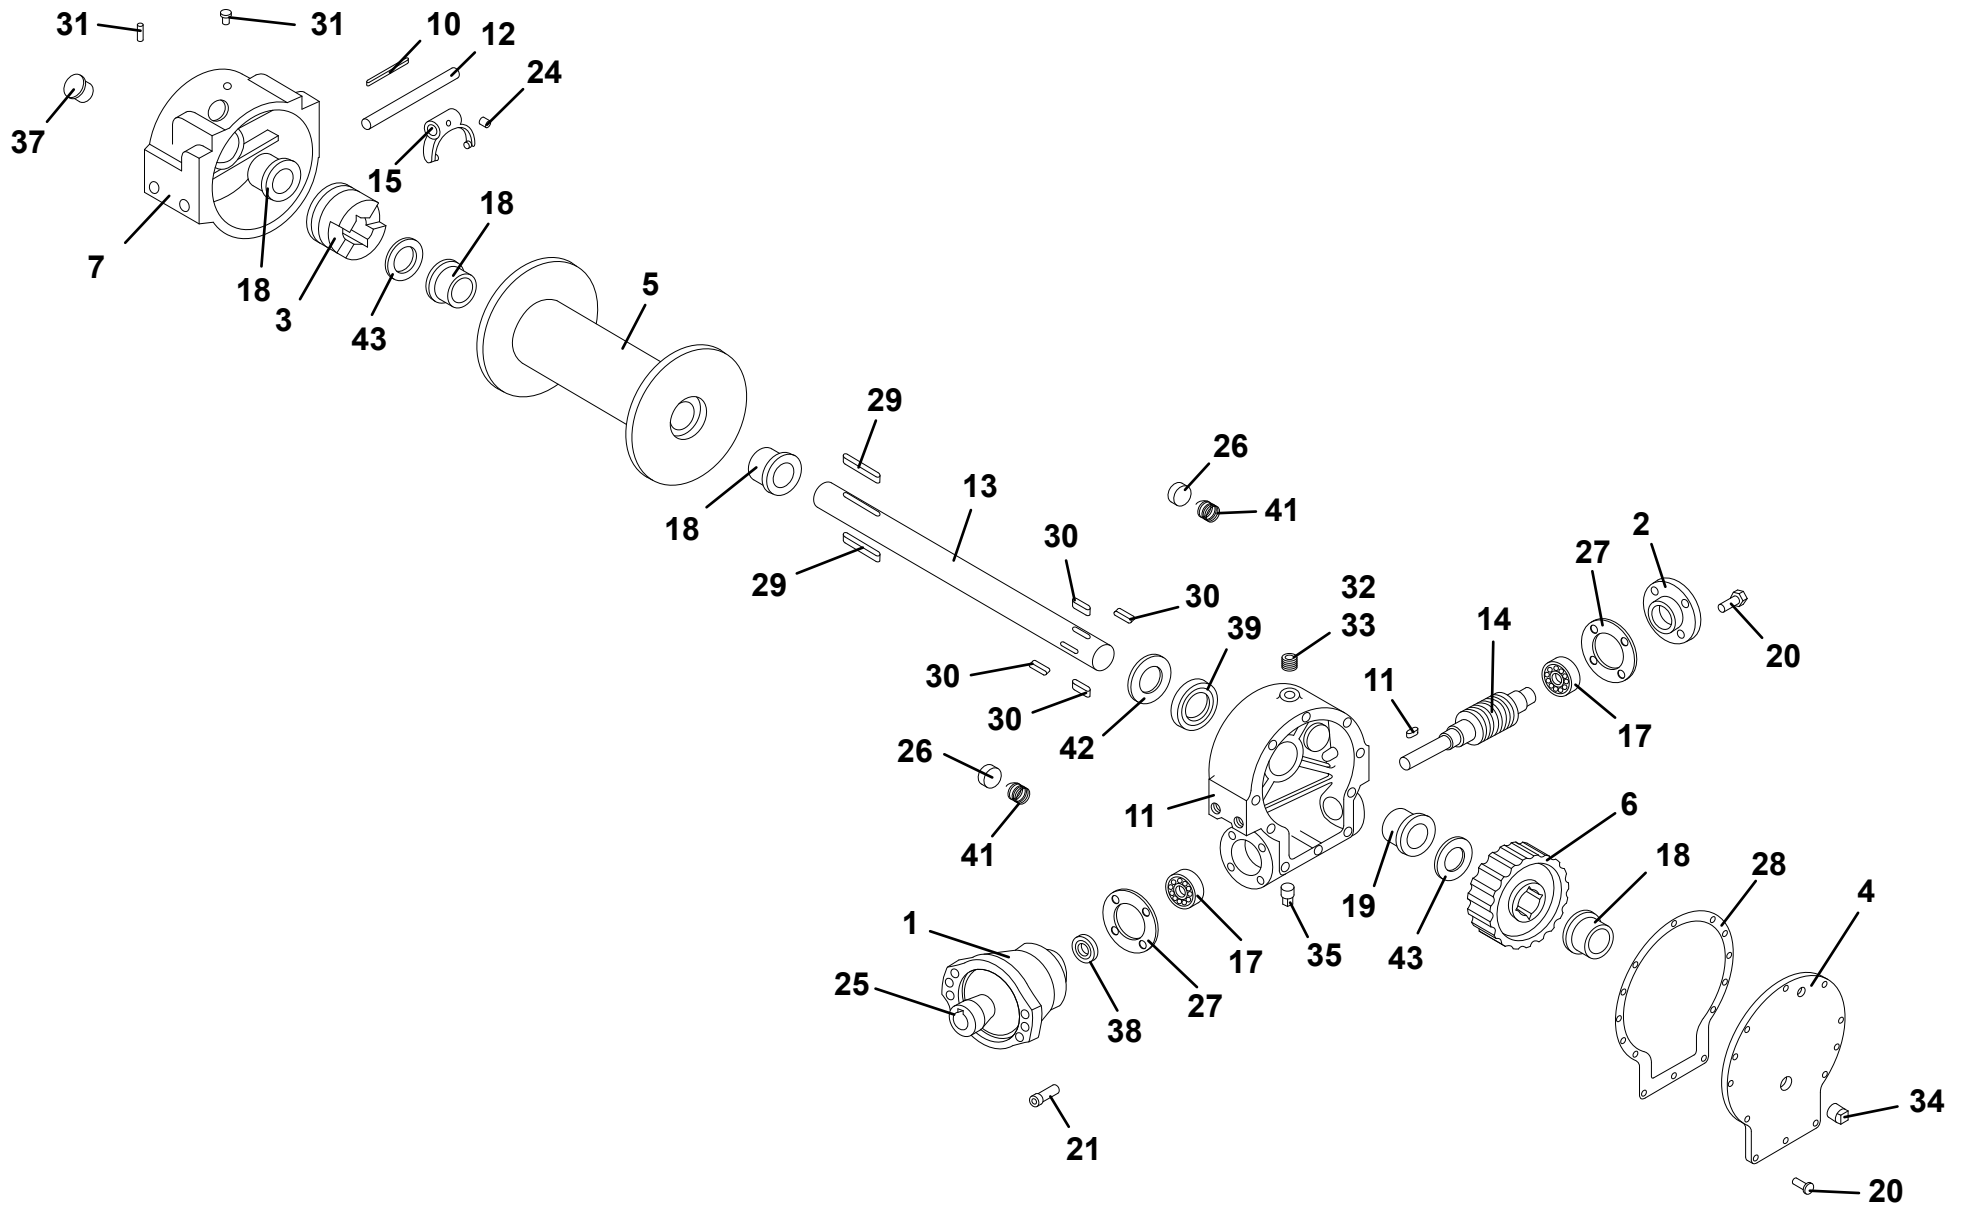

WINCH ASSEMBLY 8K

ITEM	PART NO.	DESCRIPTION	QTY	ITEM	PART NO.	DESCRIPTION	QTY
1	9970300057	Adapter	1	42	9970518014	Thrust Washer	1
2	9970316083	Bearing	1	43	9970518015	Thrust Washer	2
3	9970324161	Clutch	1				
4	9970328134	Cover	1				
5	70051549	Drum	1				
6	9472960072	Gear	1				
7	70051550	Clutch	1				
8	9560960011	Gear Housing	1				
10	9970342024	Key	1				
11	9970342027	Key	1				
12	9970356902	Shifter Shaft	1				
13	9806960009	Drum Shaft	1				
14	9970960062	Worm	1				
15	9970370001	Yoke	1				
16	70051551	Ball Poppet	1				
17	9970402002	Bearing	2				
18	9970412003	Bushing	4				
19	9970412045	Bushing	1				
20	9970414045	Capscrew, 0.25" - 20NC x 0.75"	14				
21	70050682	Screw, 0.25" - 20NC x 1.25"	4				
22	70051552	Setscrew, 0.31" - 18NC x 0.25"	1				
23	9786960015	Setscrew, 0.38" - 16NC x 0.50"	1				
24	9970416084	Setscrew, 0.25" - 20NC x 0.50"	1				
25	9970431008	Coupling	1				
26	9970330010	Disk Brake	2				
27	9970442184	Gasket	2				
28	9970442205	Gasket	1				
29	9970450006	Key	2				
30	9575960014	Key	4				
31	70050714	Fitting	2				
32	9970456008	Fitting	1				
33	9970468002	Reducer	1				
34	9701960015	Plug	2				
35	9691960001	Pin	1				
37	9970472013	Plug	1				
38	9970486009	Oil Seal	1				
39	9970486017	Oil Seal	1				
40	70051553	Spring	1				
41	9970494002	Spring	2				

WINCH ASSEMBLY 8K