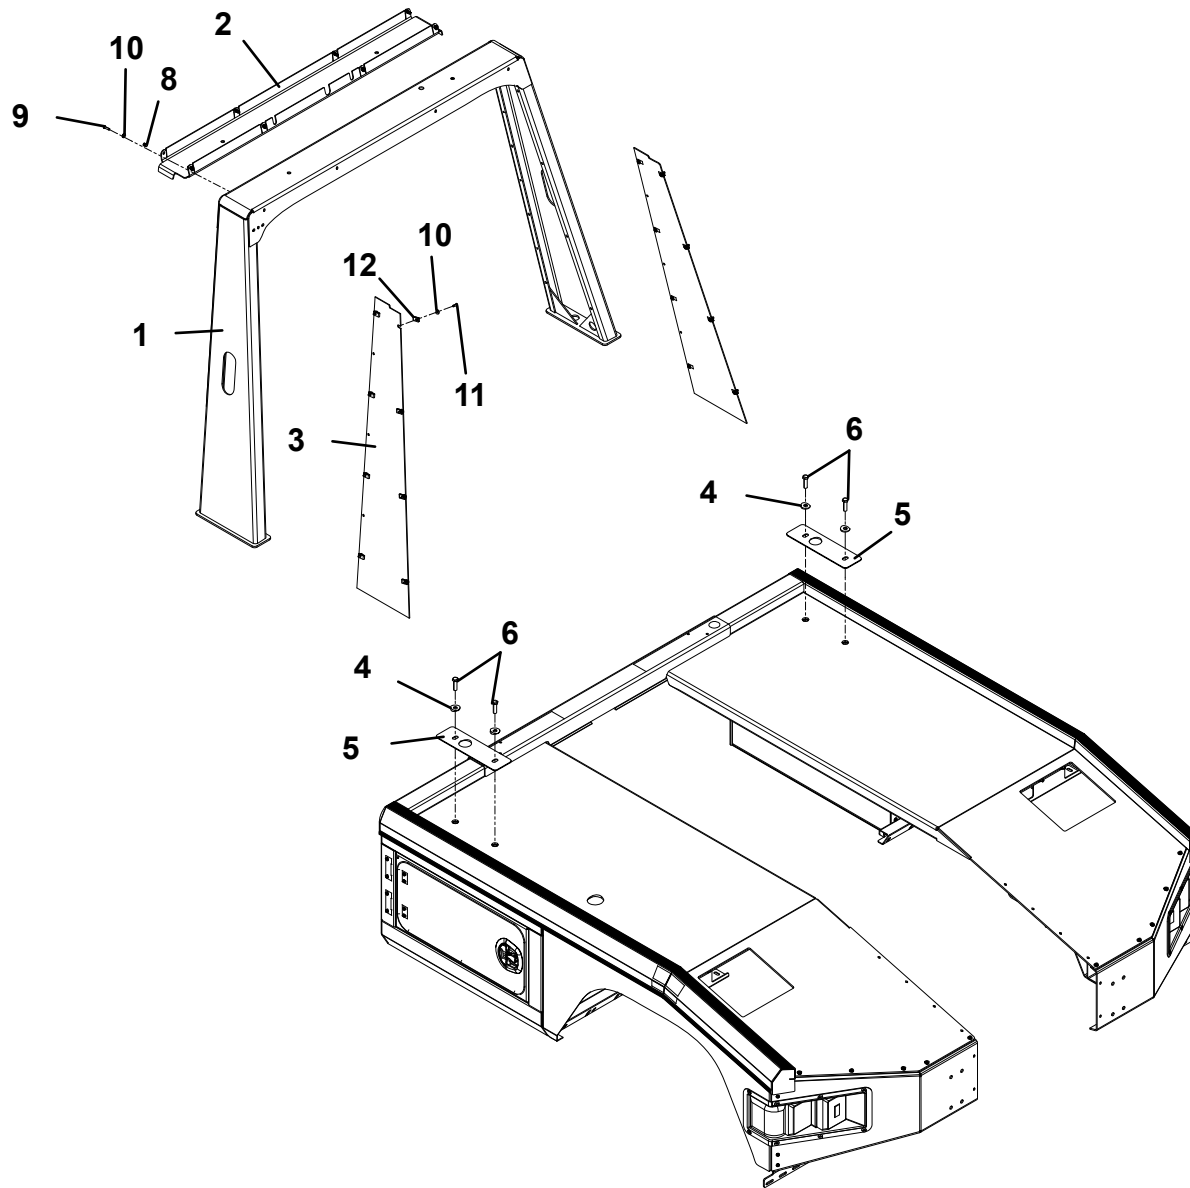

LIGHT PYLON INSTALLATION 50"

ITEM	PART NO.	DESCRIPTION	QTY
1	3509570113	Light Pylon	1
2	4263000689	Channel	1
3	4314000125	Cover Plate	2
4	7949000058	Washer, 0.53" ID	4
5	7796000101	Gasket	2
6	7115181450	Capscrew, 0.50"-13NC x 1.75"	4
7	7950180161	Flatwasher, 0.50" ID	4
8	7413000002	Nutsert, 0.25"-20NC	8
9	7114140818	Capscrew, 0.25"-20NC x 1.00"	8
10	7950140143	Flatwasher, 0.25" ID	20
11	7114140618	Capscrew, 0.25"-20NC x 0.75"	12
12	7661000019	U-Nut, 0.25"-20NC	12

LIGHT PYLON INSTALLATION 50"