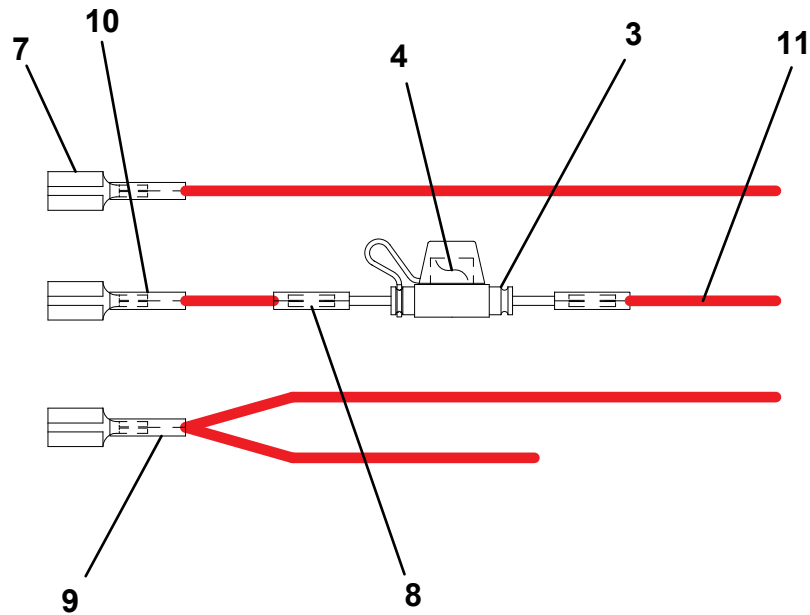

SWITCH PANEL, 2 FUNCTION

ITEM	PART NO.	DESCRIPTION	QTY
1	7870000083	Switch	2
2	4178000427	Bracket	1
3	7346000126	Fuse Holder	2
4	7457000015	Fuse	2
5	7330000288	Decal	1
6	7120000034	Screw, #10 x 0.75"	2
7	7345001710	Tab	4
8	7345001914	Terminal	4
9	4346000005	Heat Shrink Tubing	10
10	7345001910	Tab	2
11	4978000046	Wire	1

SWITCH PANEL, 2 FUNCTION