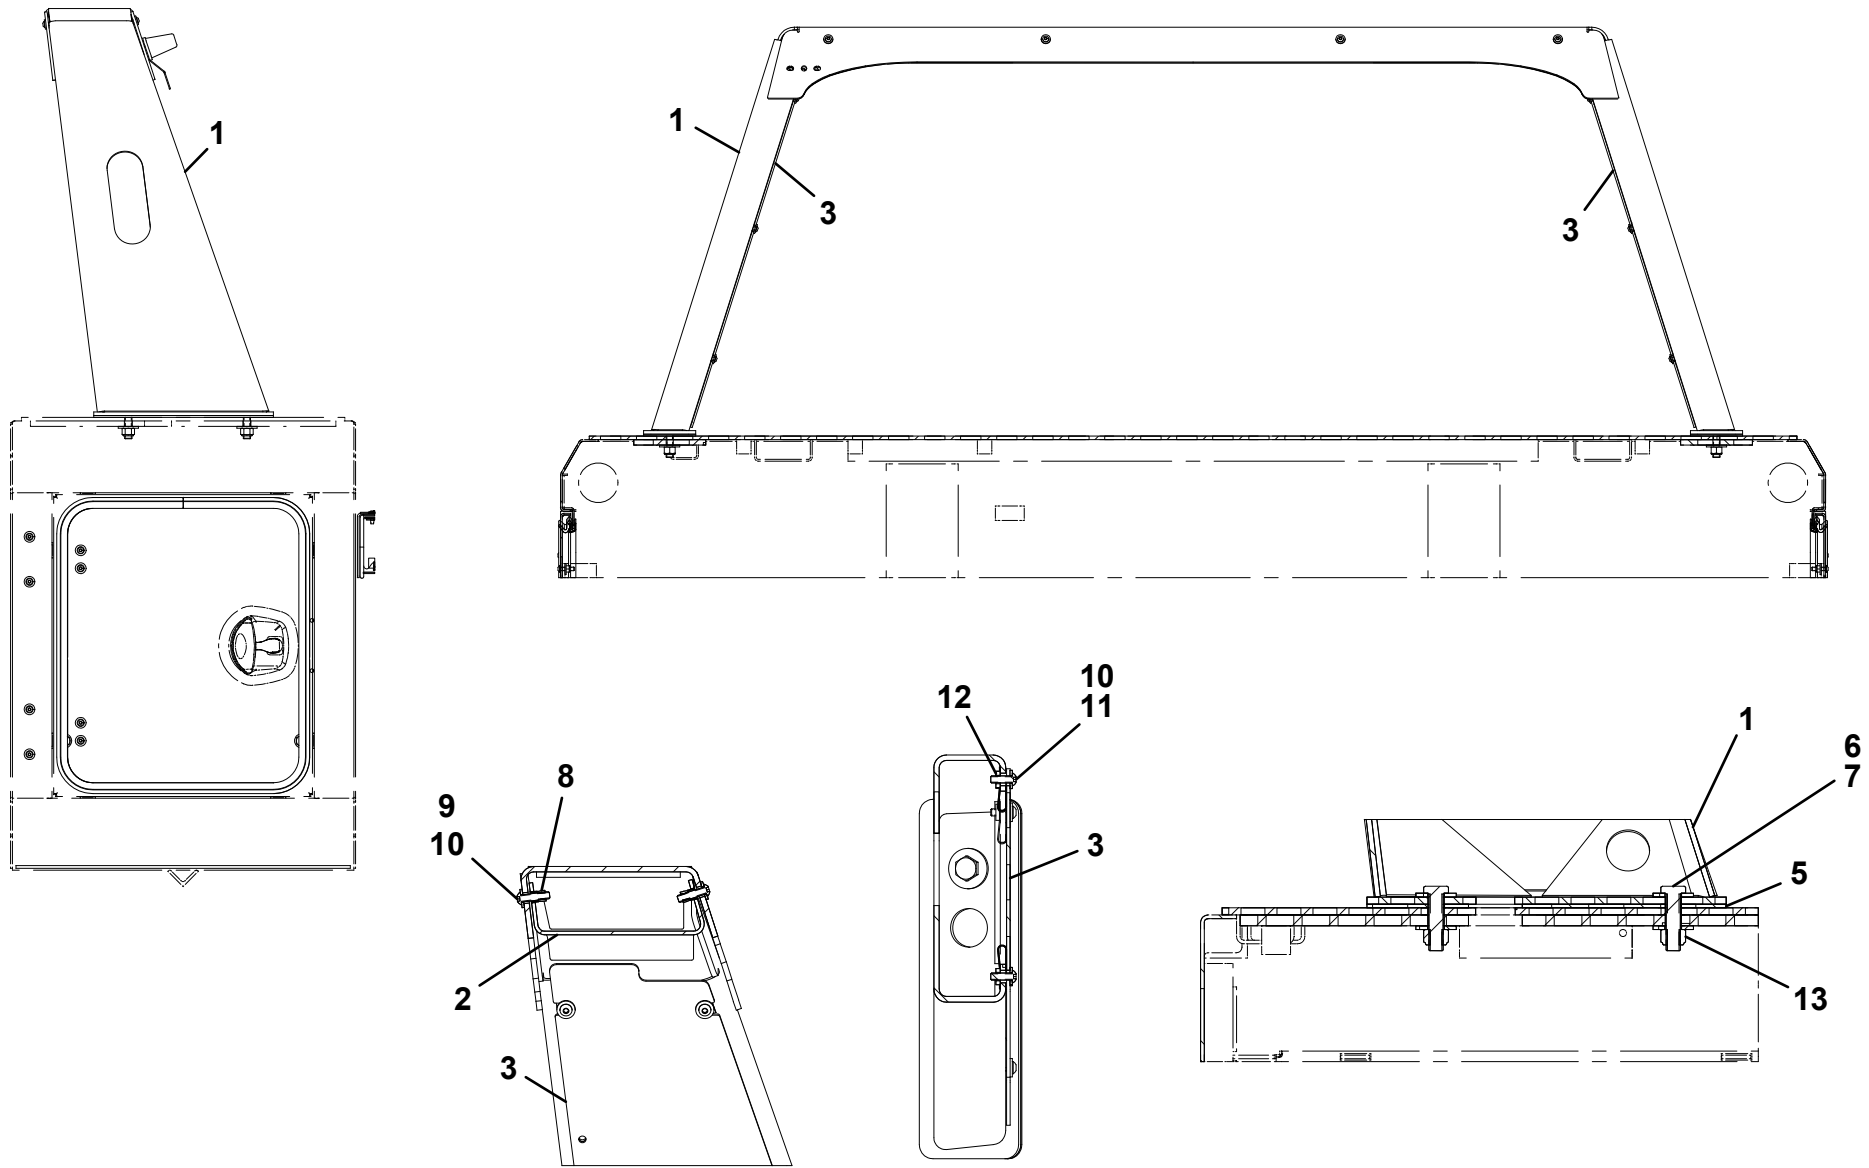

LIGHT PYLON INSTALLATION 33"

ITEM	PART NO.	DESCRIPTION	QTY
1	3509570119	Pylon	1
2	4263000689	Channel	1
3	4314000102	Plate	2
5	7796000101	Gasket	2
6	7115181650	Capscrew, 0.50"-13NC x 2.00"	4
7	7950180161	Flatwasher, 0.50" ID	4
8	7413000002	Nutsert, 0.25"-20NC	8
9	7114140818	Capscrew, 0.25"-20NC x 1.00"	8
10	7950140143	Flatwasher, 0.25" ID	20
11	7114140618	Capscrew, 0.25"- 20NC x 0.75"	12
12	7661000019	U-Nut, 0.25"-20NC	12
13	7660182601	Locknut, 0.50"-13NC	4

LIGHT PYLON INSTALLATION 33"