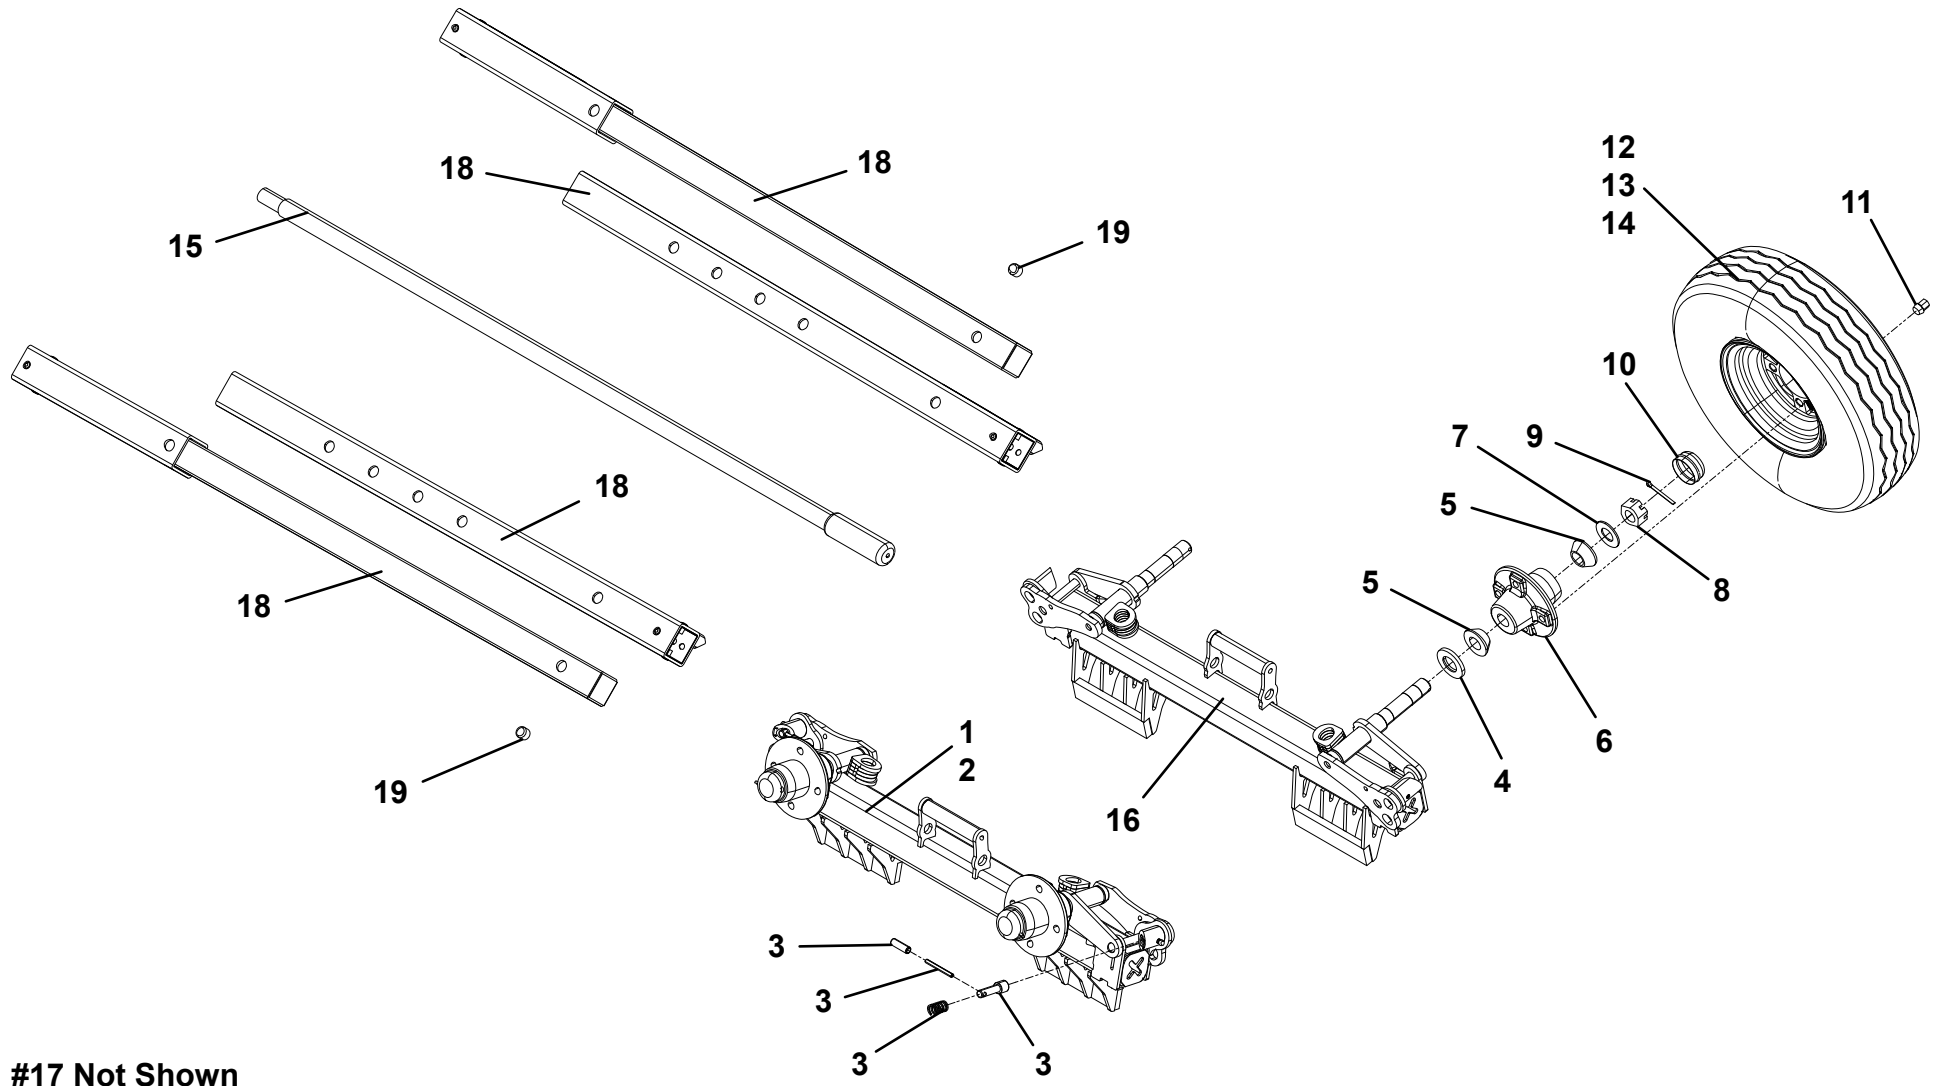

TOW DOLLY ASSEMBLY

ITEM	PART NO.	DESCRIPTION	QTY
1	70051636	Dolly Frame w/ Hubs	2
2	70051635	Dolly Frame - Complete	2
3	70051650	Camlock	4
4	70051638	Grease Seal	4
5	70051639	Bearings	8
6	70051640	Hub	4
7	70051641	Washer	4
8	70051642	Nut	4
9	70051643	Cotter Pin	4
10	70051644	Dust Cap	4
11	70051645	Lug Nut	16
12	70051646	Wheel & Tire	4
13	70051647	Wheel Only	4
14	70051648	Tire Only	4
15	70051649	Handle	1
16	70051637	Dolly Frame - Bare	2
17	70051651	Ratchet Straps	2
18	70051652	Axle	2
19	70051653	Snap Button	2

TOW DOLLY ASSEMBLY

#17 Not Shown