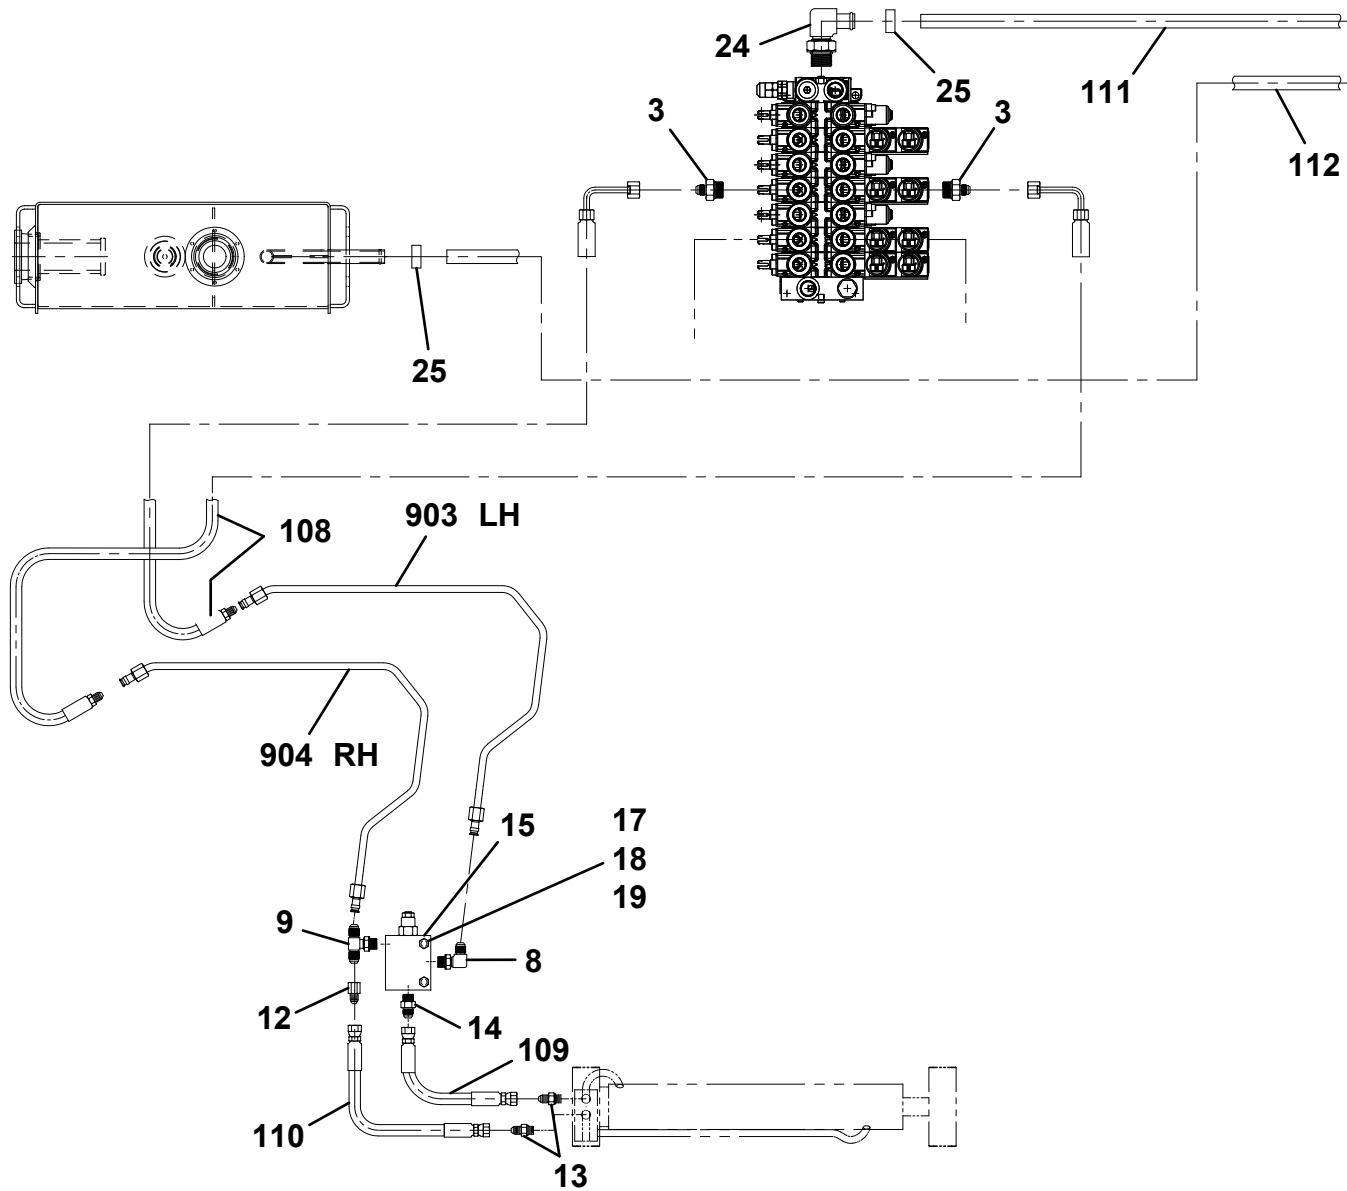

HYDRAULIC LINES & FITTINGS INSTALLATION DUAL WORM

HYDRAULIC LINES & FITTINGS INSTALLATION LIFT CYLINDER W/ SPADE

ITEM	PART NO.	DESCRIPTION	QTY
201	7445060645	Elbow	2
202	7912000330	Tube Assembly	2
203	7935000358	Valve	2
204	4567122023	Hose Assembly	1
205	4567120016	Hose Assembly	1
206	4567011018	Hose Assembly	1
207	4567120021	Hose Assembly	1