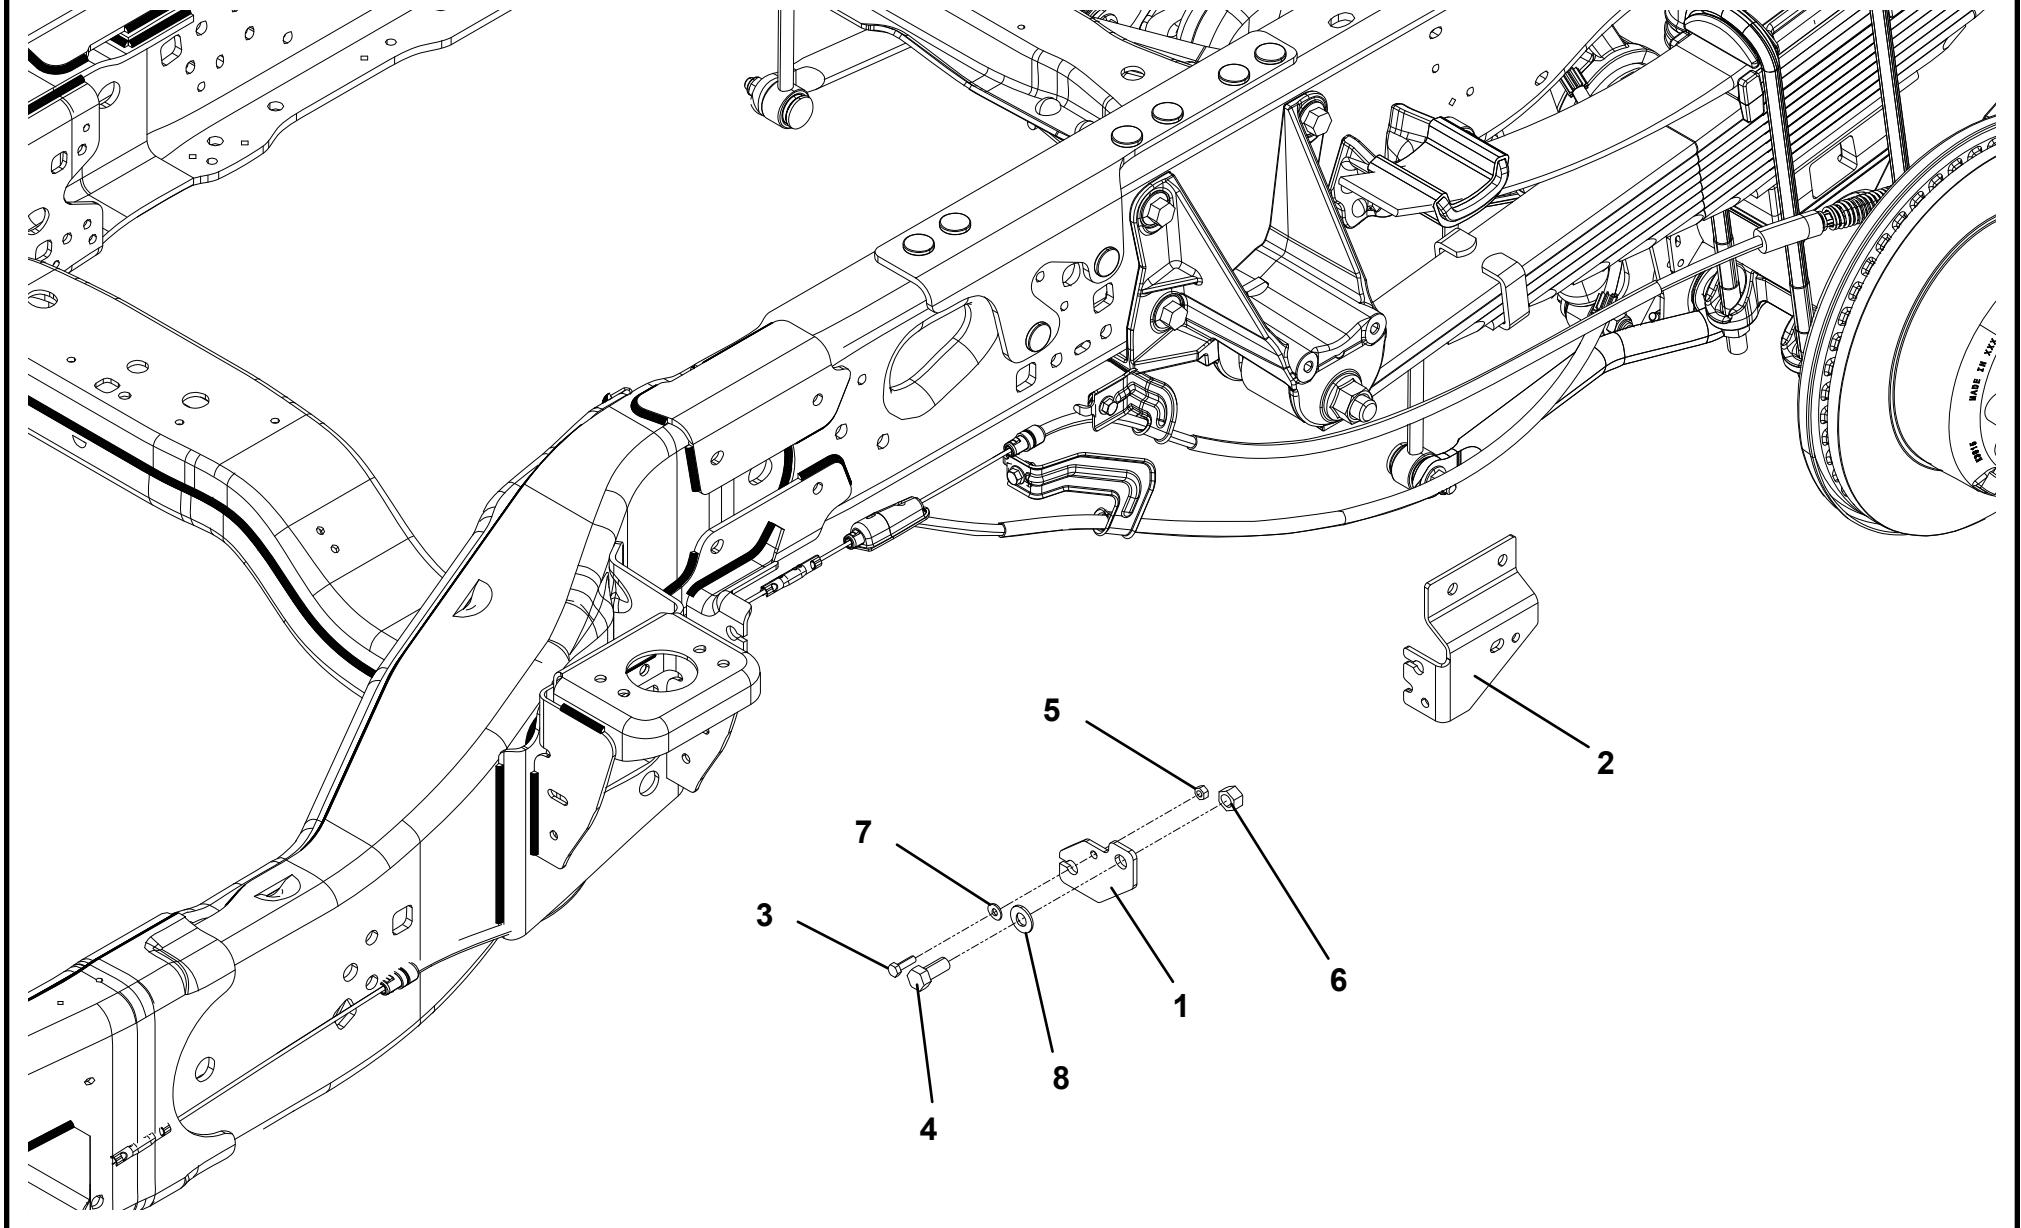

2017 FORD 84CA E-BRAKE INSTALLATION

ITEM	PART NO.	DESCRIPTION	QTY
1	1001221075	Plate	1
2	1001221138	Bracket	1
3	0641407	Capscrew, 0.25"-20NC x 0.88"	1
4	0641809	Capscrew, 0.50"-13NC x 1.125"	1
5	3311401	Nut, 0.25"-20NC	1
6	3311801	Nut, 0.50"-13NC	1
7	4711400	Washer, 0.25" ID	1
8	4711800	Washer, 0.50" ID	1

2017 FORD 84CA E-BRAKE INSTALLATION