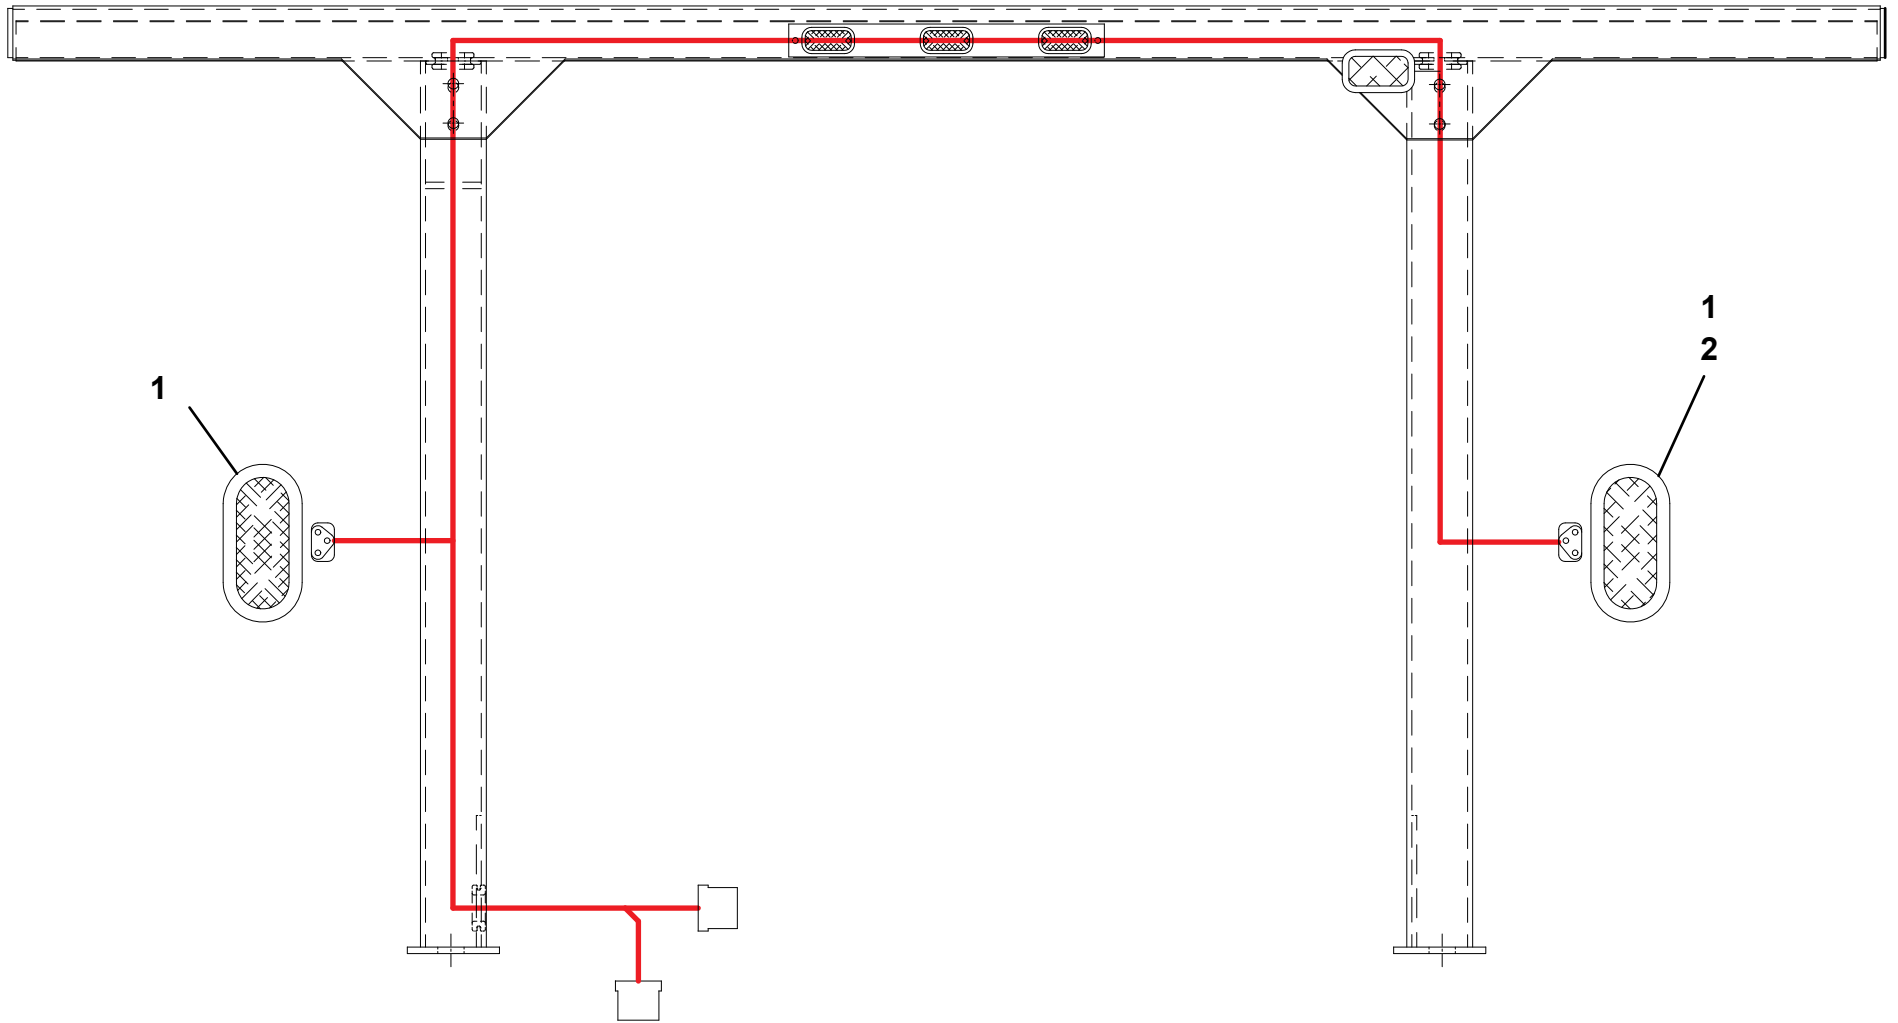

LIGHTS, PYLON, LED, MARKER, 12V 1PR

ITEM	PART NO.	DESCRIPTION	QTY
1	1001174682	Lamp, Amber	2
2	7493000026	Grommet	2
3	7894000010	Tie Strap	2

LIGHTS, PYLON, LED, MARKER, 12V 1PR