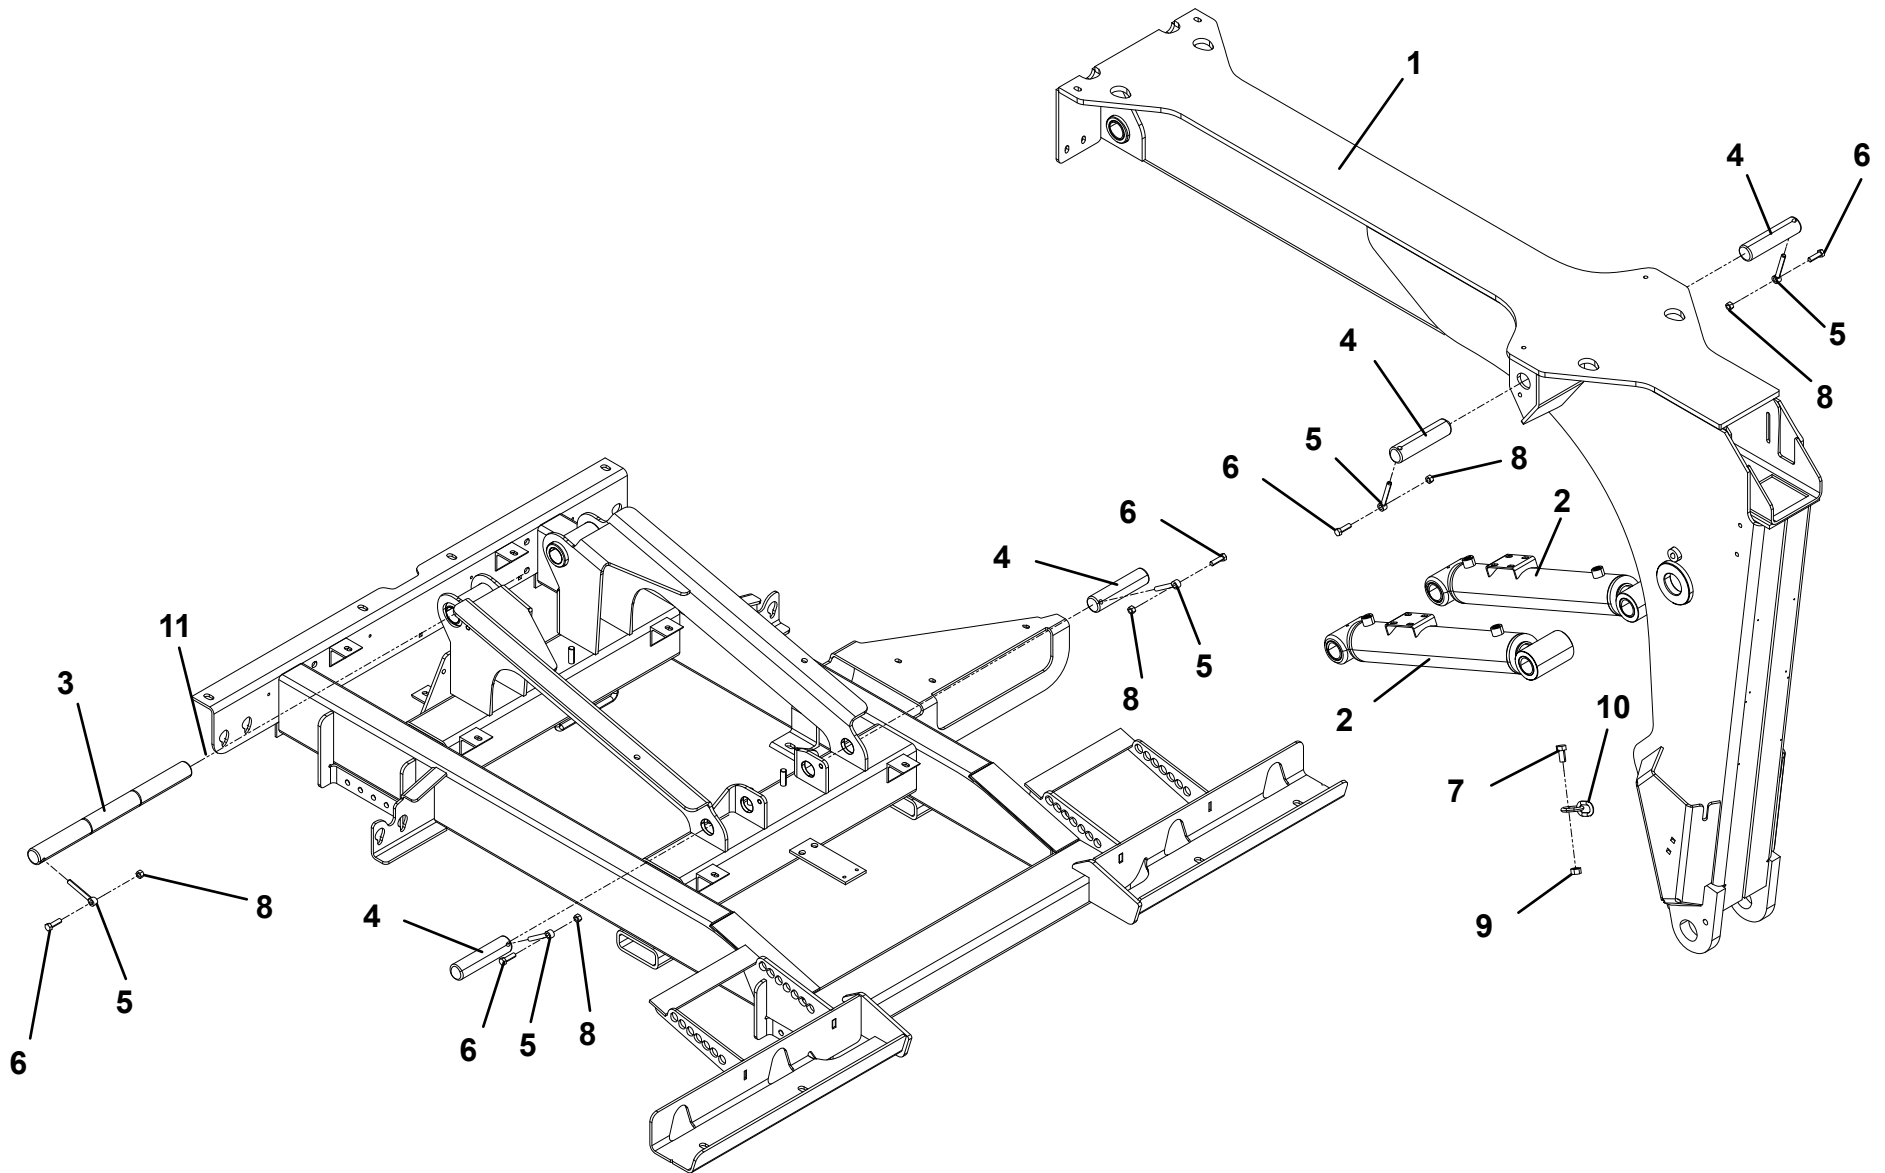

KNEE BOOM INSTALLATION

ITEM	PART NO.	DESCRIPTION	QTY
1	1001196264	Boom, Knee Boom Assembly	1
2	1001194362	Cylinder	2
3	1001191714	Pin	1
4	1001191716	Pin	4
5	3841143	Keeper	5
6	0681610	Capscrew, 0.38" - 16NC x 1.25"	5
7	0641808	Capscrew, 0.50" - 13NC x 1.00"	2
8	3271605	Nut, 0.38" - 16NC	5
9	3271805	Nut, 0.50" - 16NC	2
10	7262000040	Chain Assembly	2
11	3020039	Fitting	1

KNEE BOOM INSTALLATION