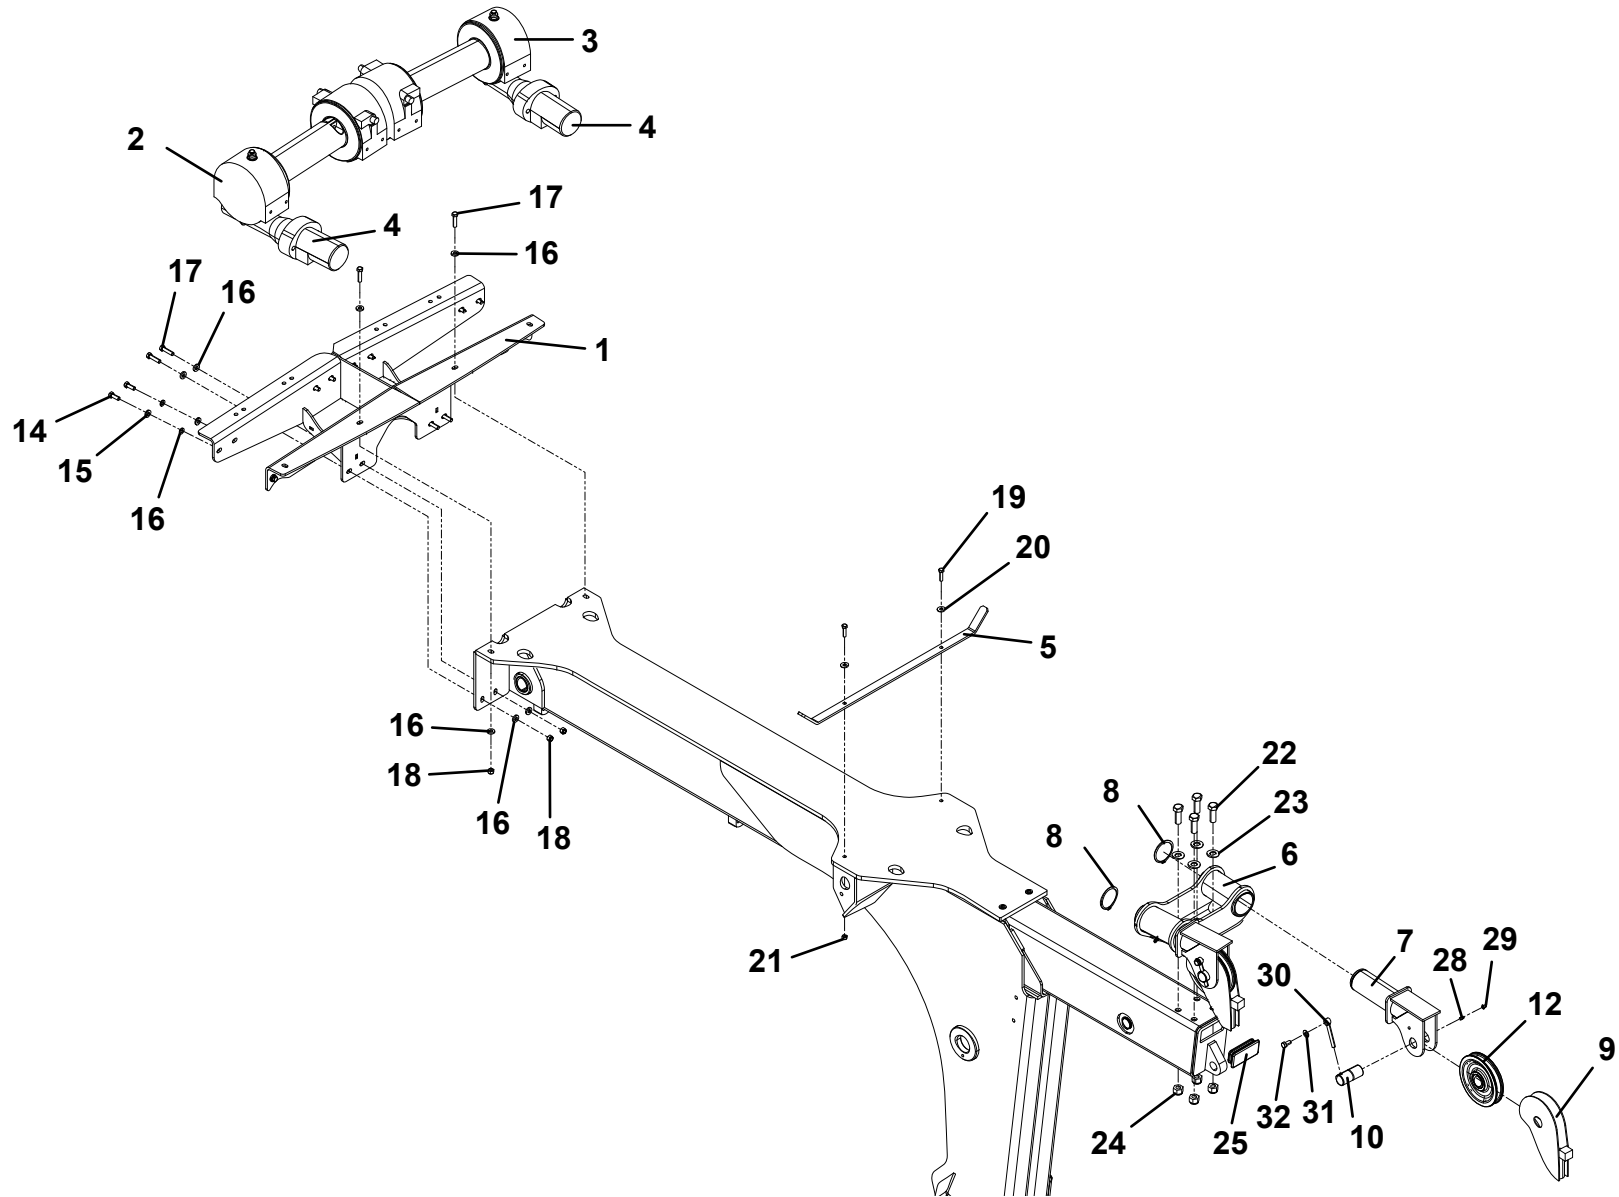

# WINCH INSTALLATION DUAL HD234

**WINCH ASSEMBLY 8K**

ITEM	PART NO.	DESCRIPTION	QTY	ITEM	PART NO.	DESCRIPTION	QTY
1	9970300057	Adapter	1	42	9970518014	Thrust Washer	1
2	9970316083	Bearing	1	43	9970518015	Thrust Washer	2
3	9970324161	Clutch	1				
4	9970328134	Cover	1				
5	70051549	Drum	1				
6	9472960072	Gear	1				
7	70051550	Clutch	1				
8	9560960011	Gear Housing	1				
10	9970342024	Key	1				
11	9970342027	Key	1				
12	9970356902	Shifter Shaft	1				
13	9806960009	Drum Shaft	1				
14	9970960062	Worm	1				
15	9970370001	Yoke	1				
16	70051551	Ball Poppet	1				
17	9970402002	Bearing	2				
18	9970412003	Bushing	4				
19	9970412045	Bushing	1				
20	9970414045	Capscrew, 0.25" - 20NC x 0.75"	14				
21	70050682	Screw, 0.25" - 20NC x 1.25"	4				
22	70051552	Setscrew, 0.31" - 18NC x 0.25"	1				
23	9786960015	Setscrew, 0.38" - 16NC x 0.50"	1				
24	9970416084	Setscrew, 0.25" - 20NC x 0.50"	1				
25	9970431008	Coupling	1				
26	9970330010	Disk Brake	2				
27	9970442184	Gasket	2				
28	9970442205	Gasket	1				
29	9970450006	Key	2				
30	9575960014	Key	4				
31	70050714	Fitting	2				
32	9970456008	Fitting	1				
33	9970468002	Reducer	1				
34	9701960015	Plug	2				
35	9691960001	Pin	1				
37	9970472013	Plug	1				
38	9970486009	Oil Seal	1				
39	9970486017	Oil Seal	1				
40	70051553	Spring	1				
41	9970494002	Spring	2				