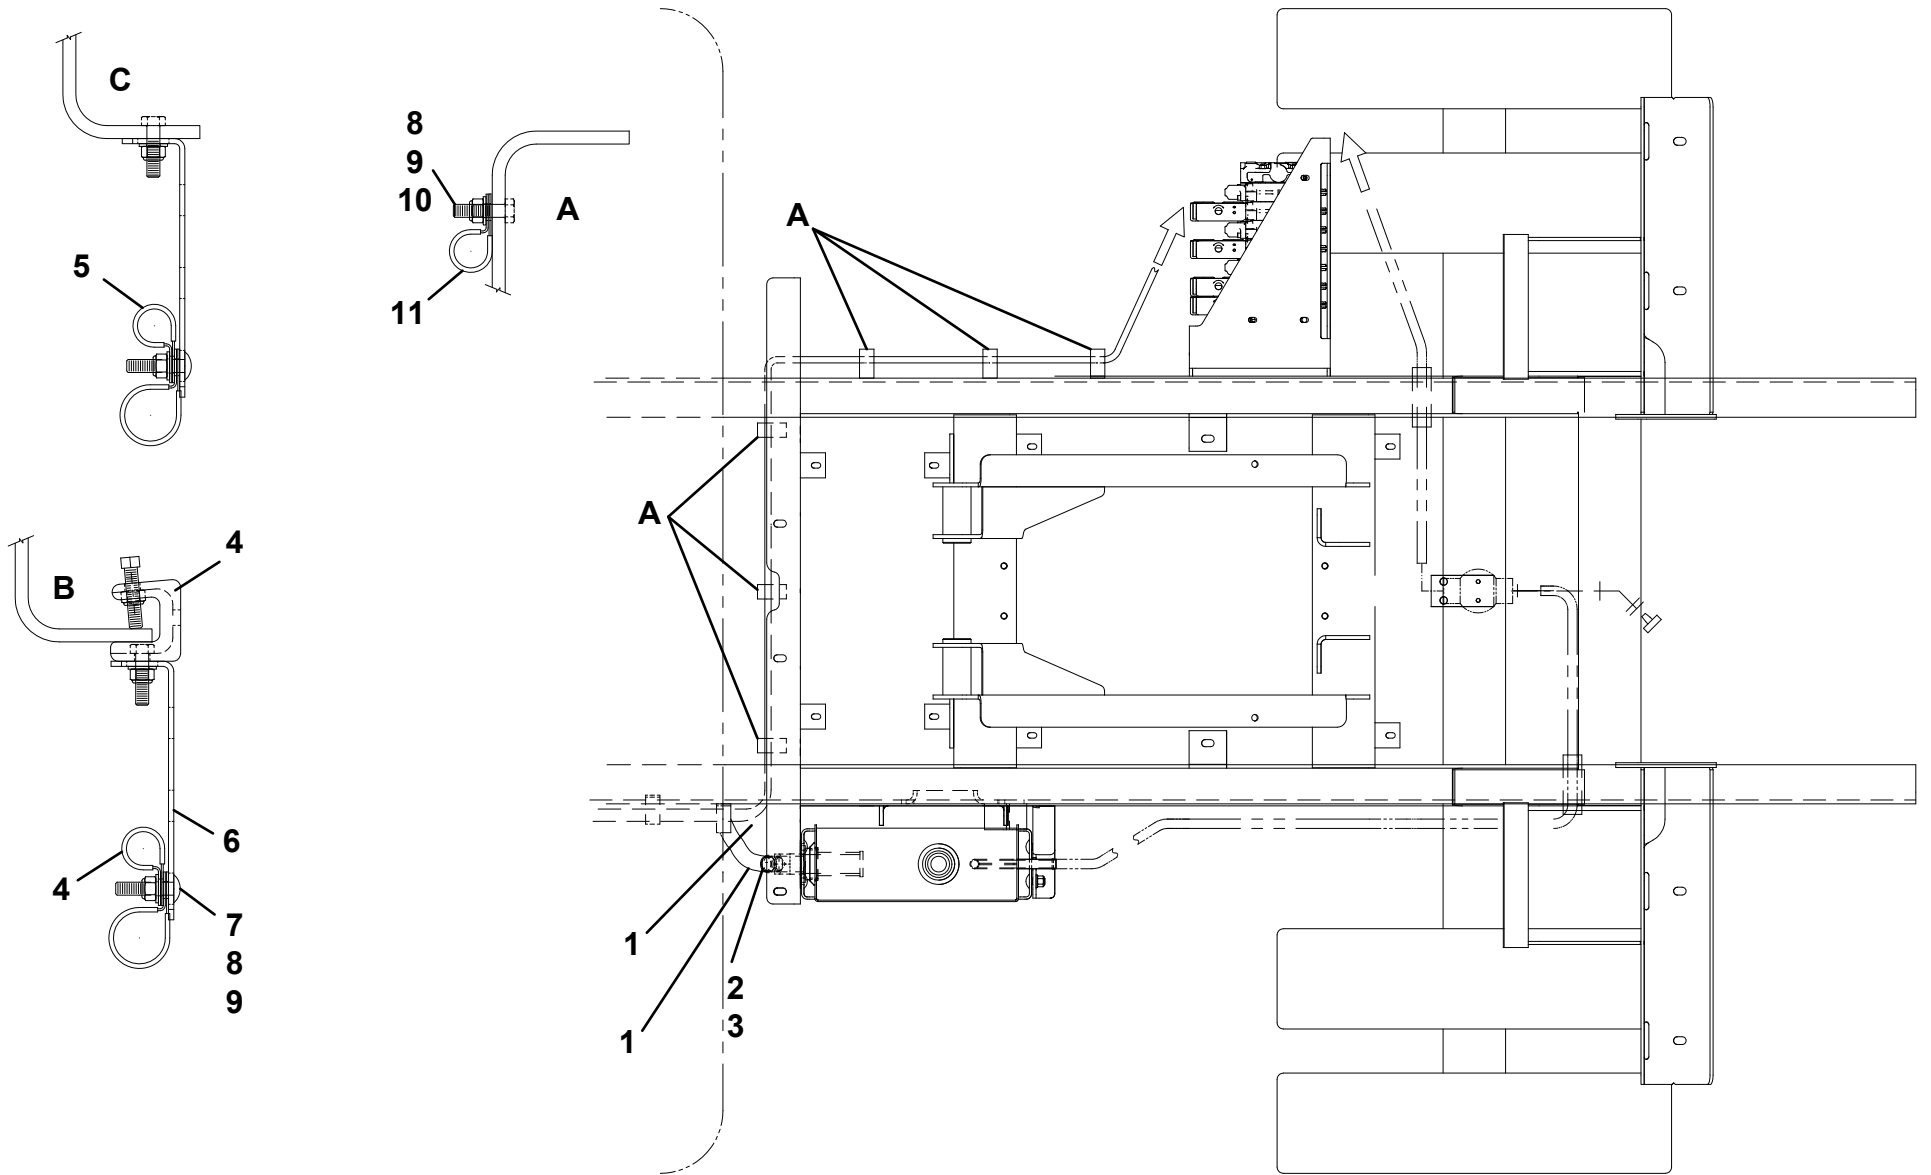

SUPPLY PRESSURE & RETURN HOSE INSTALL 164" WB 11-16 FORD

ITEM	PART NO.	DESCRIPTION	QTY
1	1001132845	Hose Kit	1
2	7443000013	Fitting	1
3	7274000002	Clamp	2
4	1001132794	Clamp	4
5	1001132800	Clamp	4
6	4706003844	Plate	1
7	7115151064	Bolt, 0.31"-18NC x 1.25"	1
8	7950150161	Flatwasher, 0.31" ID	7
9	7660152601	Locknut, 0.31"-18NC	7
10	7115151050	Capscrew, 0.31"-18NC x 1.25"	6
11	7274000040	Clamp	6
12	8632000002	Trim	3"
13	7819000013	Sleeve	4

SUPPLY PRESSURE & RETURN HOSE INSTALL 164" WB 11-16 FORD