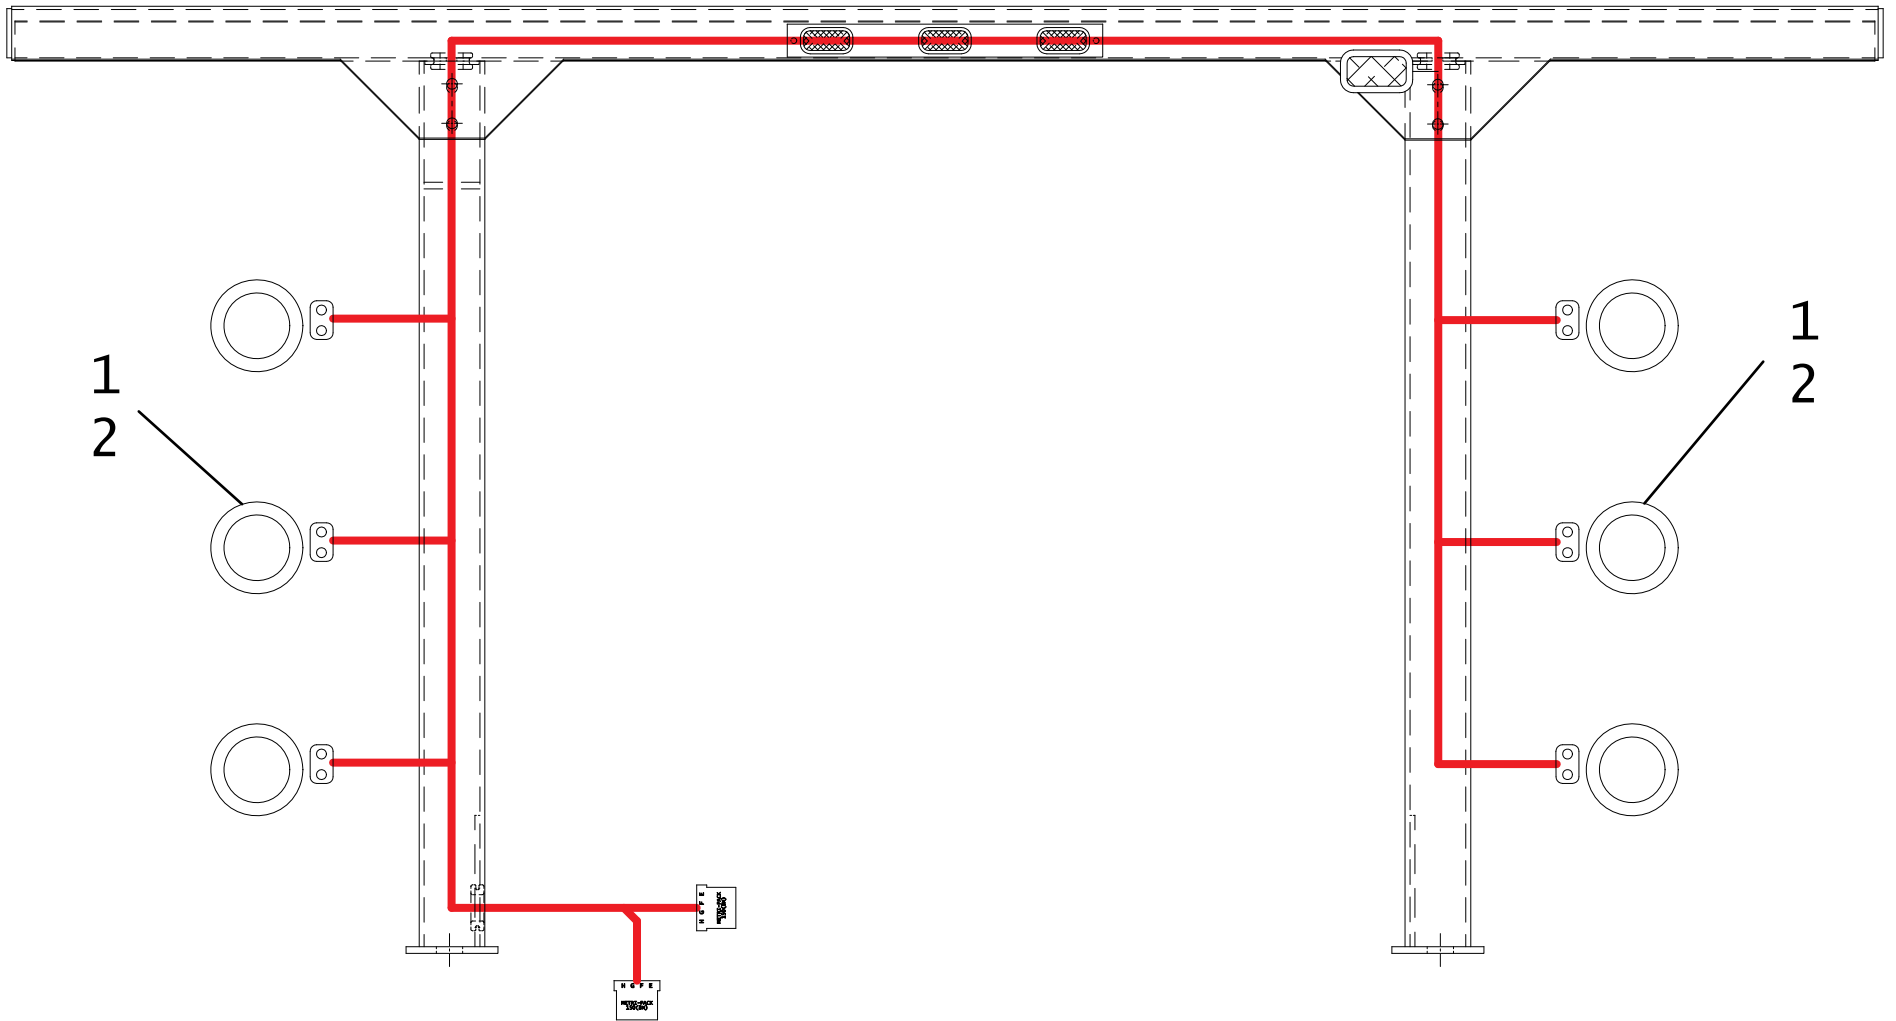

LIGHTS, PYLON, LED, MARKER, 12V 3PR

ITEM	PART NO.	DESCRIPTION	QTY
1	7590000342	Light Amber	6
2	7493000009	Grommet	6
3	7894000010	Tie Strap	6

LIGHTS, PYLON, LED, MARKER, 12V 3PR