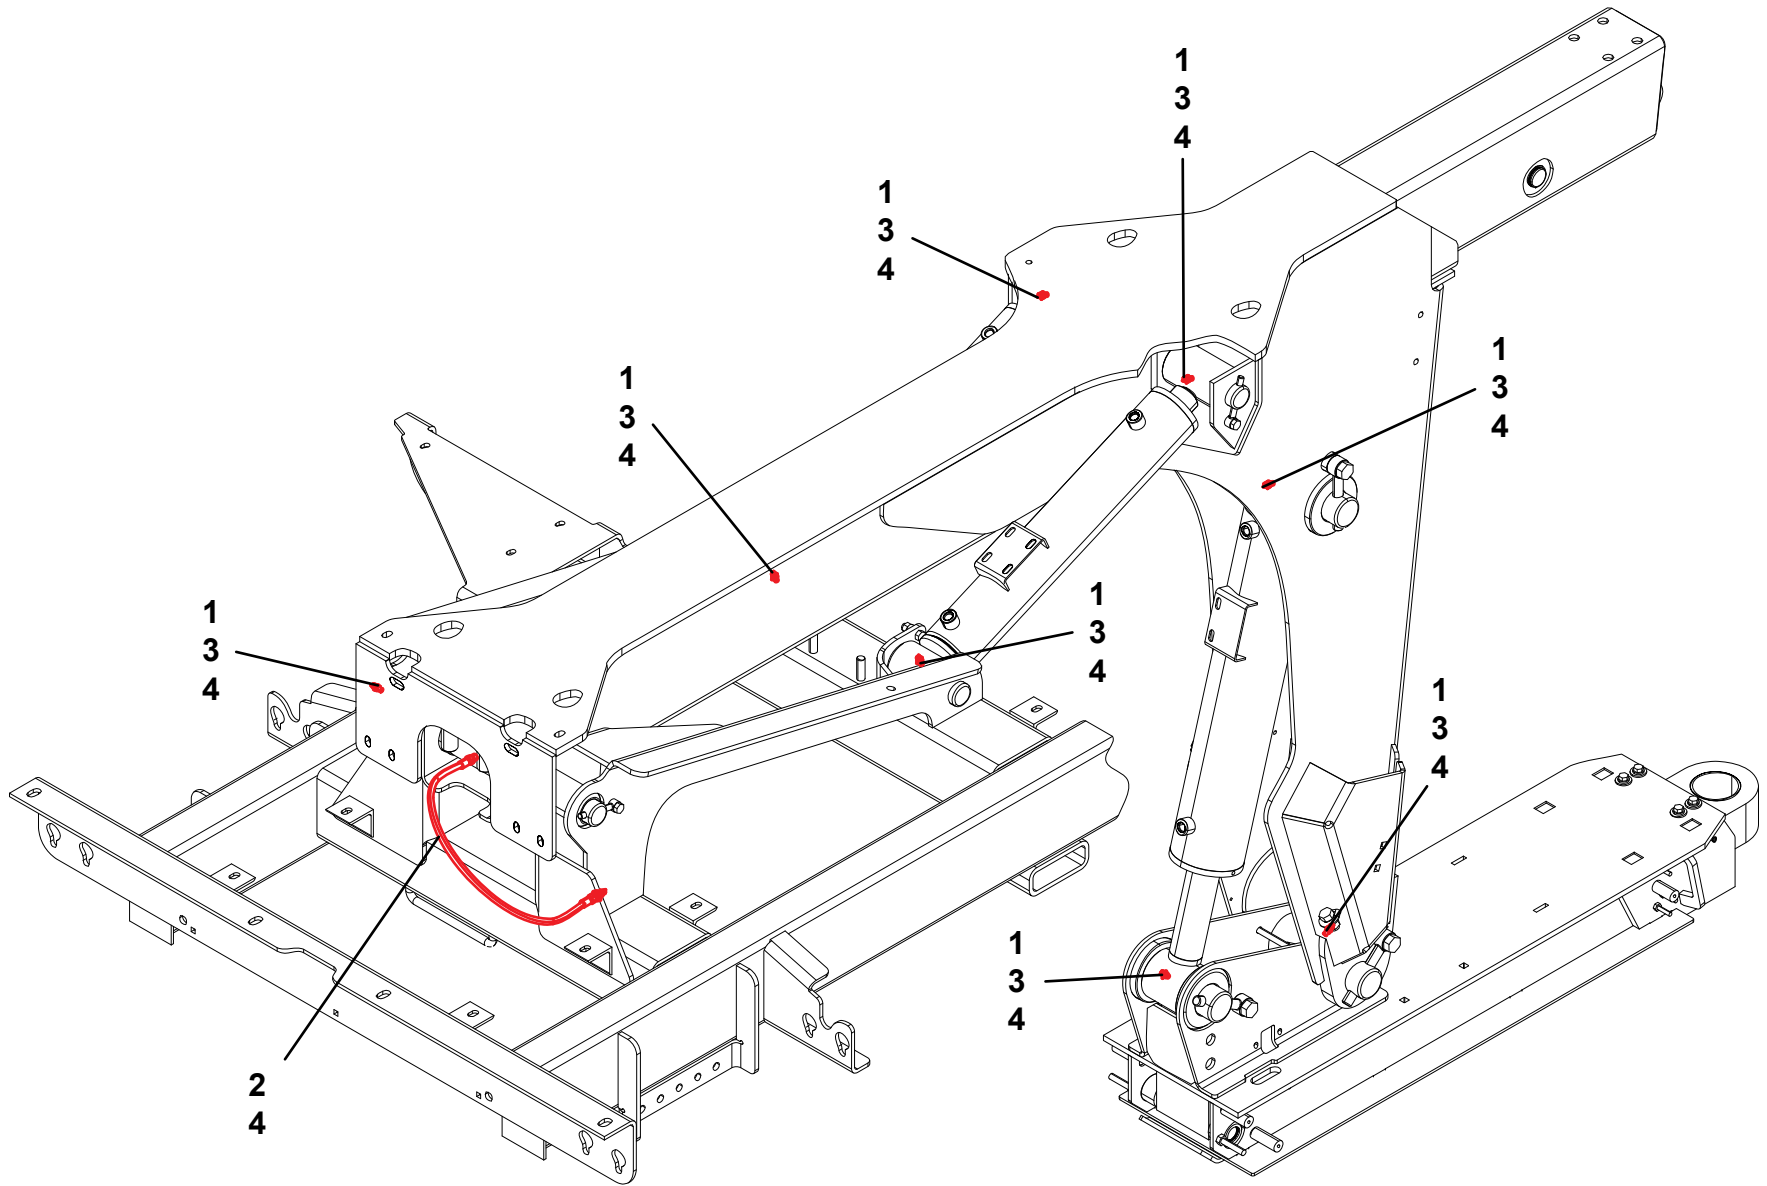

# GREASED PIVOT OPTION

**THIS PAGE INTENTIONALLY LEFT BLANK**

*Phone (800) 926-9666*

5376000203