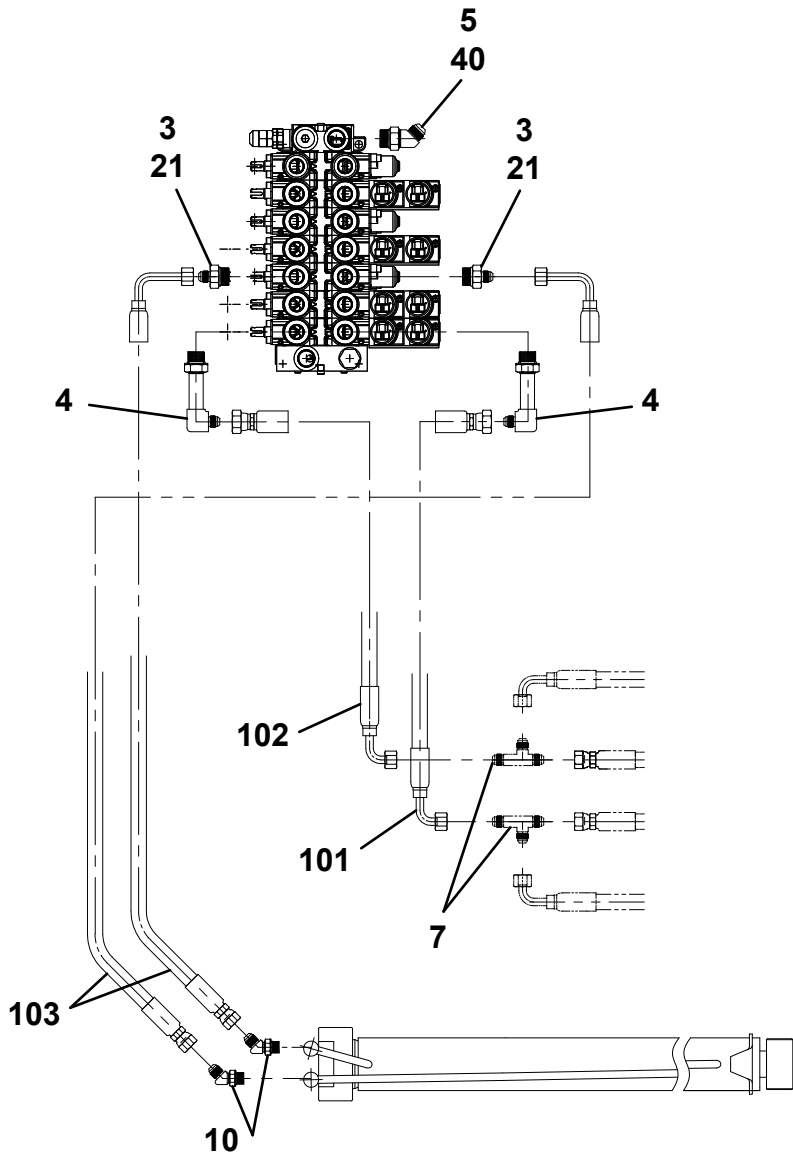

HYDRAULIC LINES & FITTINGS INSTALLATION DW ALL SOLENOID

ITEM	PART NO.	DESCRIPTION	QTY	ITEM	PART NO.	DESCRIPTION	QTY
1	1001133325	Hose,Kit HLF MPL40 Dw All Sol	1	42	1001131323	Clamp, Assy Kit Stauff 0.38" Tube	2
2	7445080843	Adapter #8JIC(M) X #8"O"(M) St	8				
3	7445060843	Adapter #6JIC(M) X #8"O"(M) St	6				
4	7443000231	Fitting 90 Degree Elbow	2				
5	7445081046	Elbow #8 JIC (M) X # 10 "O" (M	1				
6	7445081045	Elbow #8JIC(M) X #10"O"(M) 90	4				
7	7443000372	Fitting T- Run 3m #6 JIC	2				
8	7445060645	Elbow #6JIC(M)-#6"O"(M) 90 Deg	8				
9	7445060647	Branch #6JIC(2m)-"O" (M) Tee	2				
10	7445060646	Elbow #6JIC(M)-#6"O"(M) 45 Deg	4				
11	7445060643	Adapter Straight 0.38" O-Ring To	3				
12	7443000105	Reducer #6 JIC(F) - #4 JIC(M)	1				
13	7445040443	Adapter Str #4JIC-#4 "O" Ring	2				
14	7445040643	Adapter, Str #4 JIC-#6 "O" Rin	1				
15	7935000308	Valve Assy C-Bal Hydro Air	1				
16	1001173683	Valve, Cb Sun Cbbg-Ljn-Eci Body	1				
17	7115151650	Capscrew 0.31"-18nc X 2.00" Hex	8				
18	7950150161	Flatwasher 0.31" Nom Wide - Pla	8				
19	7660152601	Locknut 0.031"-18NC Gr5 Hex Nyloc	8				
020A	8565000007	Hose 2-0.50" Single Jacket Mill	10				
21	7443000048	Fitting Plug #8"O"(M)	1				
24	7443000168	Adapter #12 "O" X 0.75 ID Beaded	1				
25	7274000080	Clamp Hose Tbolt 1.12" Nom Dia	4				
26	7443000319	Fitting 90 Deg 1.00" Nptm X 0.75"	2				
27	7430000003	Filter Assy Oil W/Element #Aa	1				
28	7114140618	Capscrew 0.25" - 20nc X 0.75" Ss B	2				
29	7950140003	Lockwasher 0.25" Nom Reg S/S	2				
30	7950140143	Flatwasher 0.25" Nom Narrow Ss	2				
31	7470000002	Gauge #15Mst-01B60 Oil Filter	1				
32	7443000066	Fitting 45el.13npt Male X 0.13"n	1				
33	4567131080	Hose 0.50" X 80" #8 St(Fsw) - #8	2				
34	7577000622	Kit Tube Hlf Base MPL40	1				
35	7445080847	Ftg #8 JIC(2m) - #8 "O"(M) Bra	2				
36	7935000258	Valve Ext. Relief #Rpec-Lan-Fg	2				
37	7115140650	Capscrew 0.25"-20nc X 0.75" Hex	4				
38	7950140141	Flatwasher 0.25" Nom Narrow	4				
39	7950140003	Lockwasher 0.25" Nom Reg S/S	4				
40	7445080818	Nut #8JIC (F) Cap	1				
41	1001131306	Clamp, Assy Kit Stauff 0.38" Tube	13				

HYDRAULIC LINES & FITTINGS INSTALLATION DW ALL SOLENOID