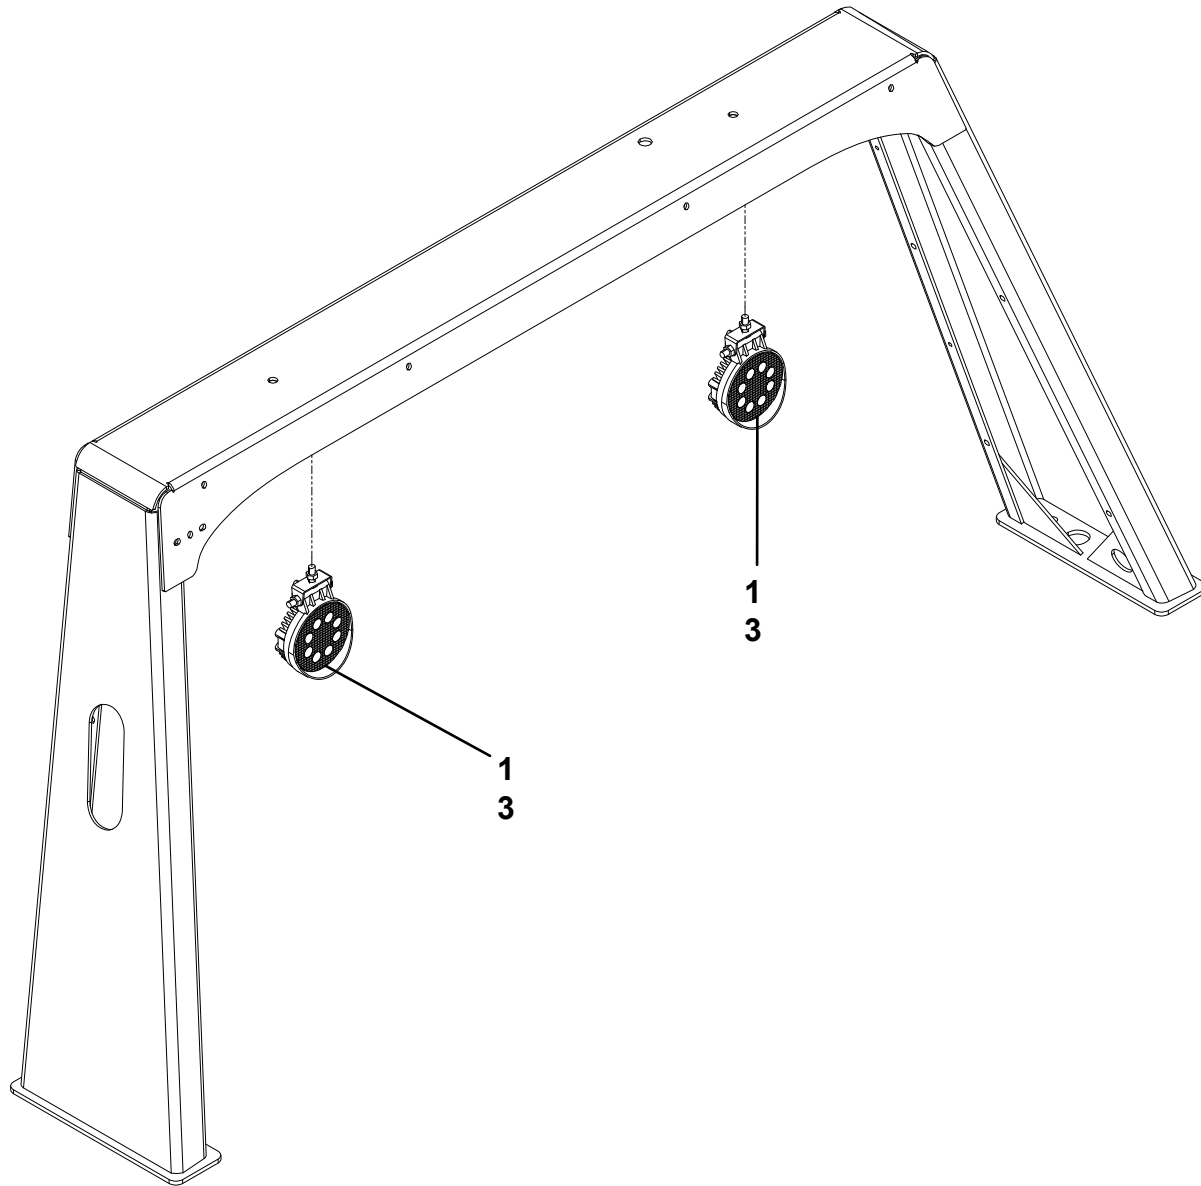

UPPER WORK LIGHT INSTALLATION

ITEM	PART NO.	DESCRIPTION	QTY
1	1001176337	Lamp	2
2	7493000011	Grommet	2

UPPER WORK LIGHT INSTALLATION