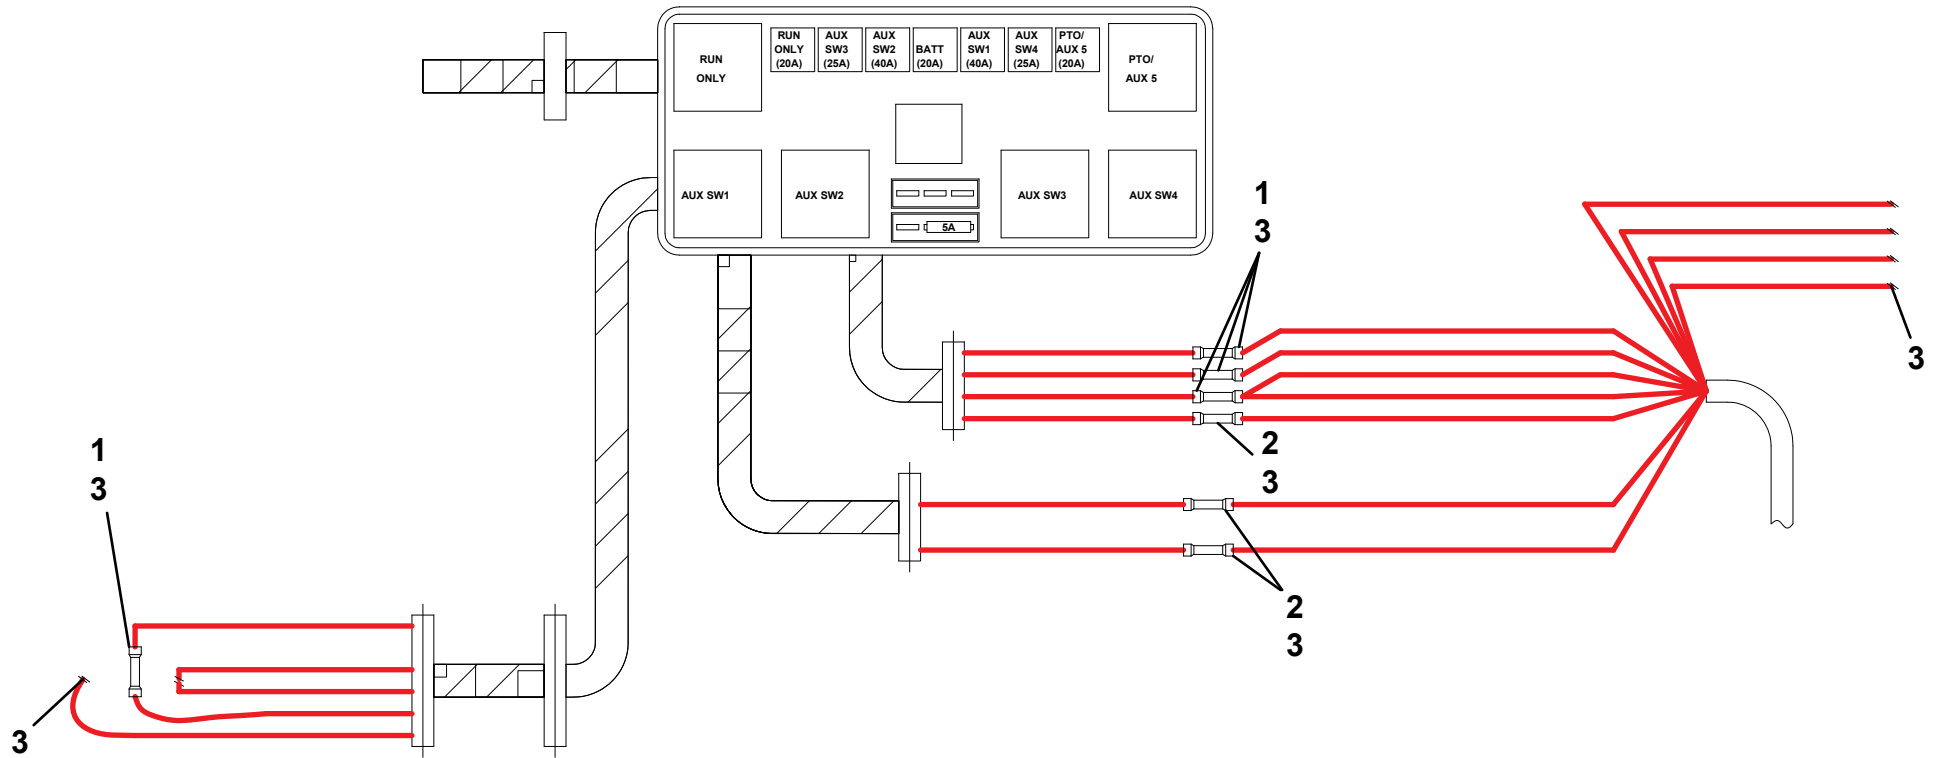

SWITCH PANEL, 5 FUNCTION IN-DASH 2013 DODGE

ITEM	PART NO.	DESCRIPTION	QTY
1	7345001914	Terminal	3
2	7345001714	Terminal	4
3	7346000039	Tubing	2ft

SWITCH PANEL, 5 FUNCTION IN-DASH 2013 DODGE