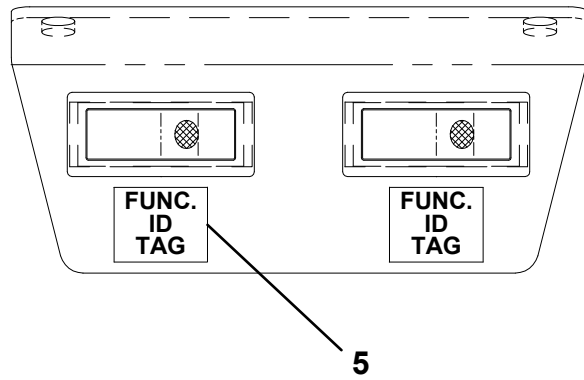

SWITCH PANEL, 2 FUNCTION

ITEM	PART NO.	DESCRIPTION	QTY
1	7870000083	Switch	2
2	4178000427	Bracket	1
3	7346000126	Fuse Holder	2
4	7457000015	Fuse	2
5	7330000288	Decal	1
6	7120000034	Screw, #10 x 0.75"	2
7	7345001710	Tab	4
8	7345001914	Terminal	4
9	4346000005	Heat Shrink Tubing	10
10	7345001910	Tab	2
11	4978000046	Wire	1

SWITCH PANEL, 2 FUNCTION