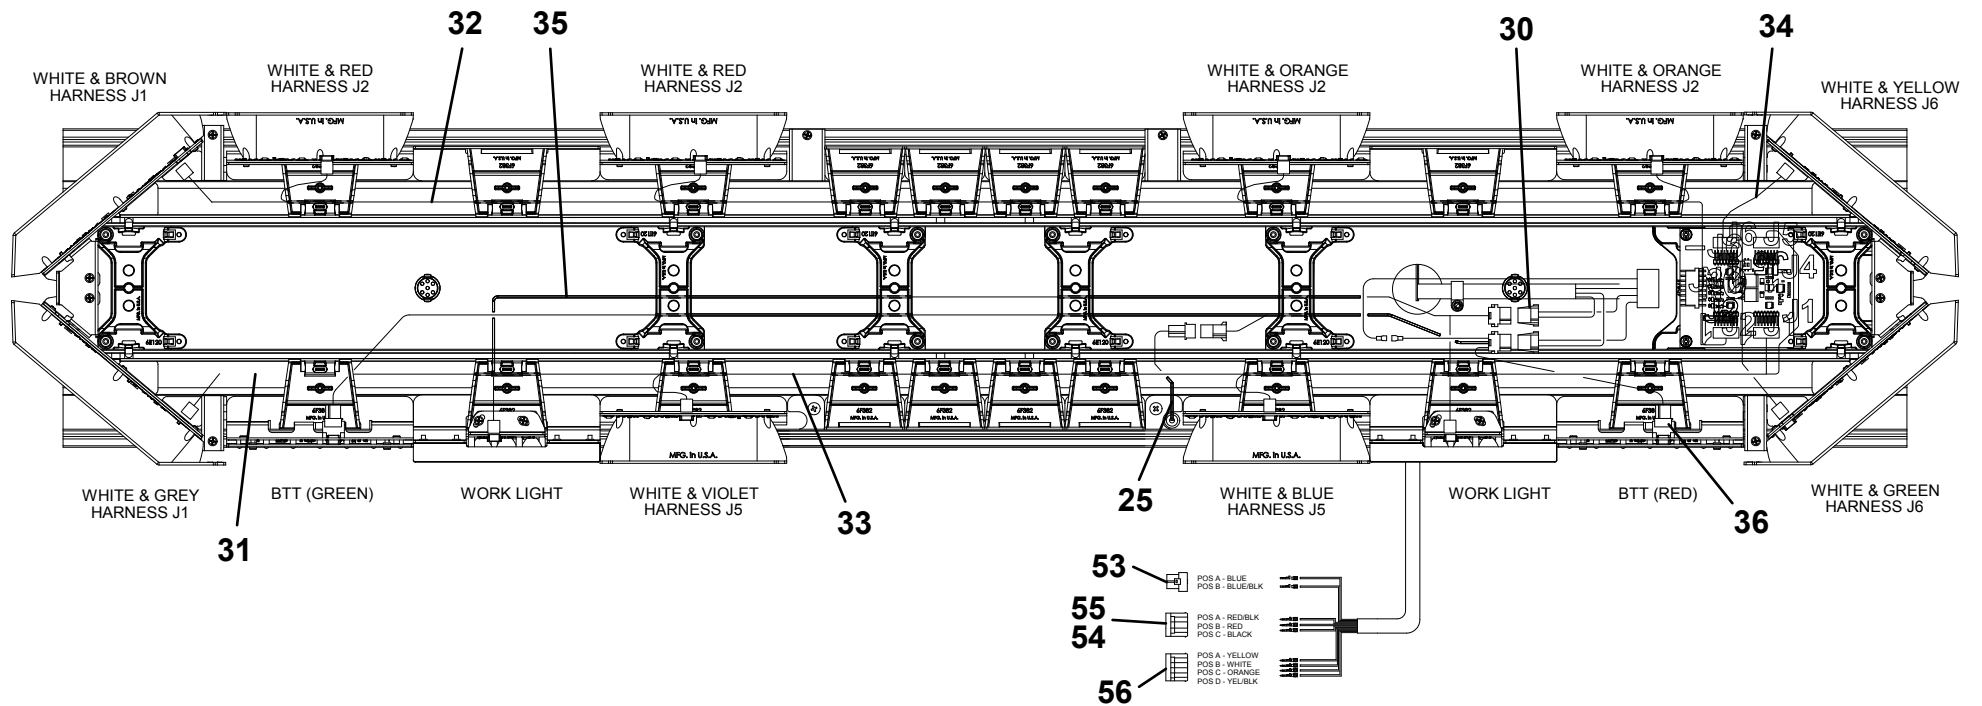

LIGHTBAR - WHELEN - 1001199475

LIGHTBAR, AMBER, CODE3, 58", 10 LIGHT HEAD, 12V

ITEM	PART NO.	DESCRIPTION	QTY
1	1001155872	Lamp	1
2	4178000402	Bracket	2
3	7115181050	Capscrew, 0.50"-13NC x 1.25"	2
4	7660182601	Locknut, 0.50"-13NC	2