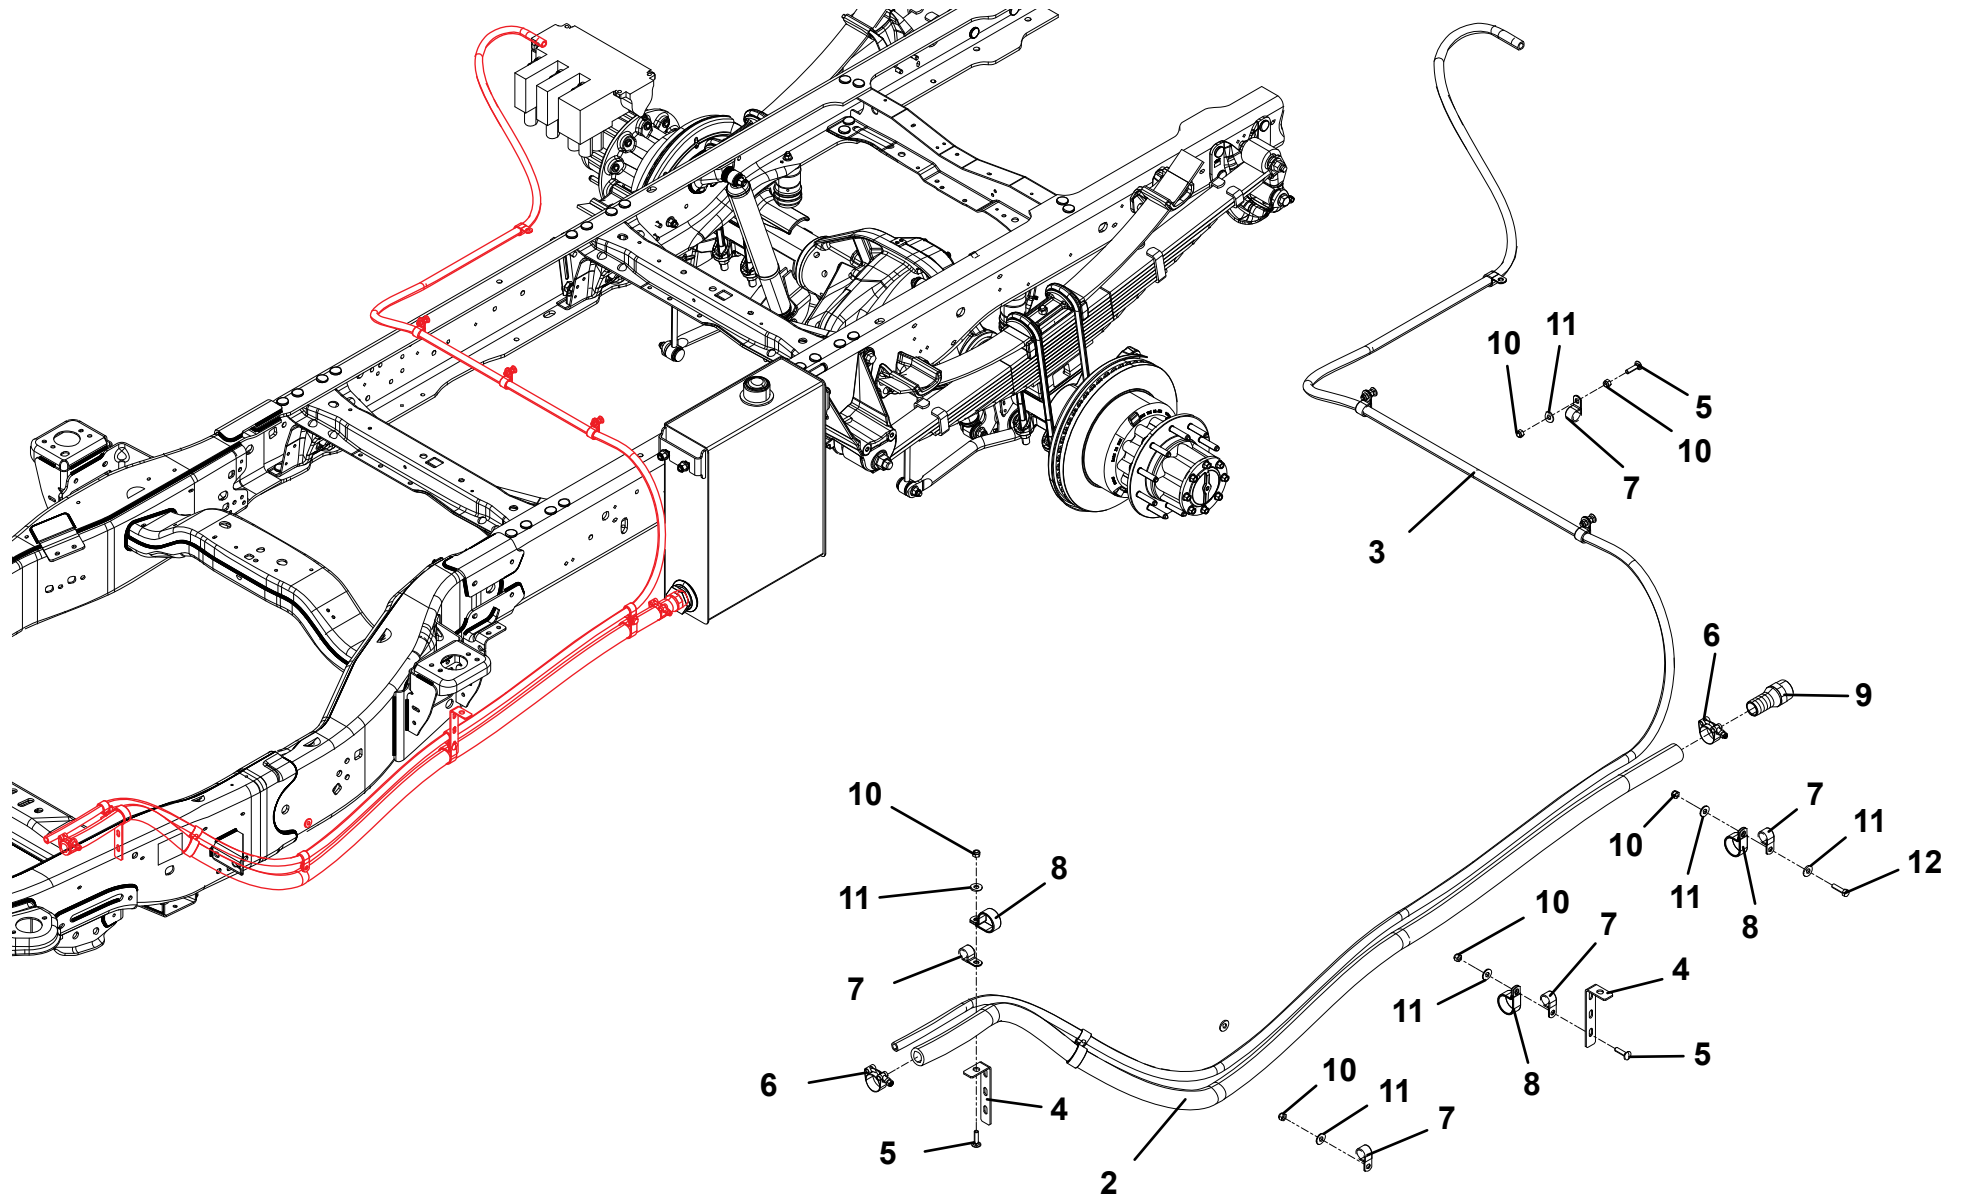

SUPPLY PRESSURE & RETURN HOSE INSTALL 167-169" WB 17+ FORD PTO

ITEM	PART NO.	DESCRIPTION	QTY
1	3941506	Screw, 0.31"-18NC 0.750"	1
2	1001132605	Hose, Suction	1
3	4567130190	Hose Assembly	1
4	4706003844	Plate	2
5	7115151064	Bolt, 0.31"-18NC x 1.25"	5
6	7274000002	Clamp	2
7	7274000040	Clamp	5
8	7274000042	Clamp	1
9	7443000013	Fitting	1
10	7660152601	Locknut, 0.31"-18NC	9
11	7950150161	Flatwasher, 0.31" ID	8
12	7115151050	Capscrew, 0.31"-18NC X 1.25"	1

SUPPLY PRESSURE & RETURN HOSE INSTALL 167-169" WB 17+ FORD PTO