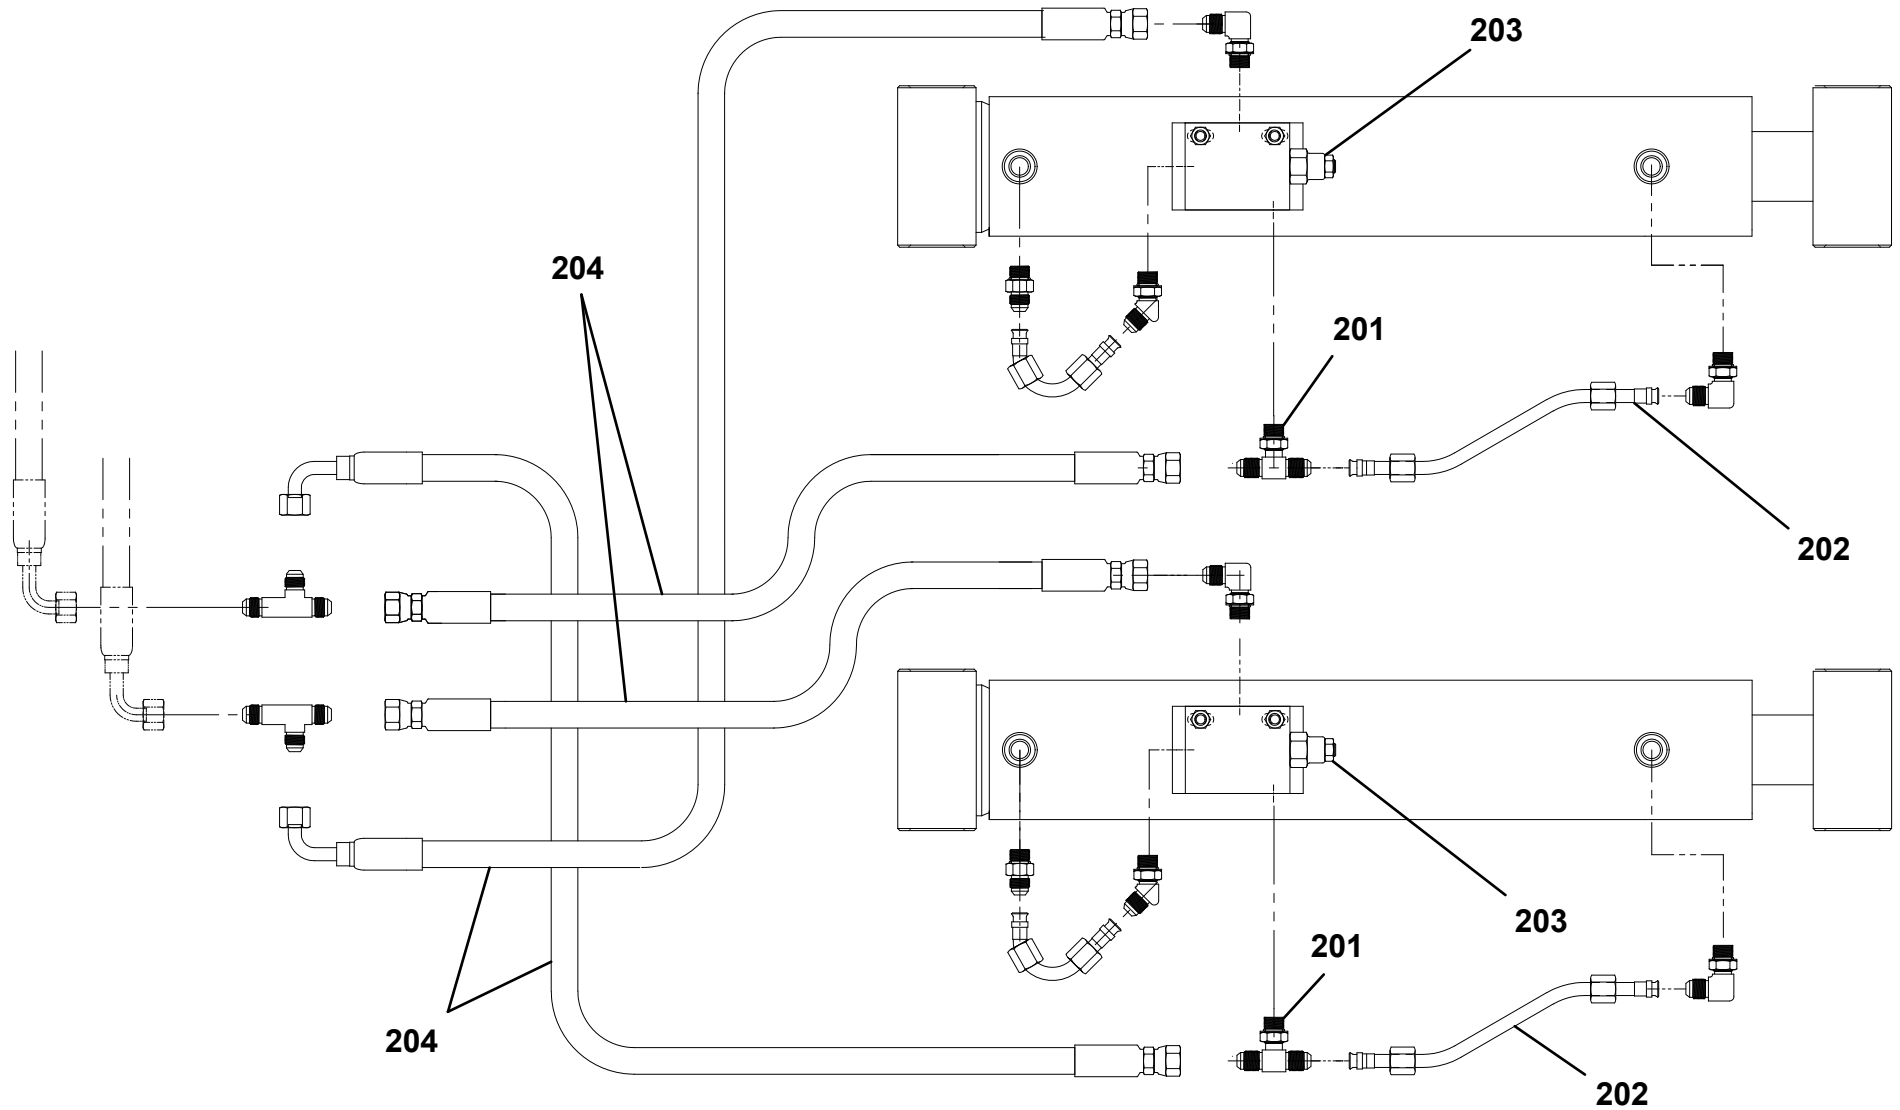

HYDRAULIC LINES & FITTINGS INSTALLATION LIFT CYLINDER W/O SPADE

ITEM	PART NO.	DESCRIPTION	QTY
201	7445060647	Fitting	2
202	7912000204	Tube Assembly	2
203	7935000308	Valve	2
204	7577000621	Hose Kit	1

HYDRAULIC LINES & FITTINGS INSTALLATION LIFT CYLINDER W/O SPADE