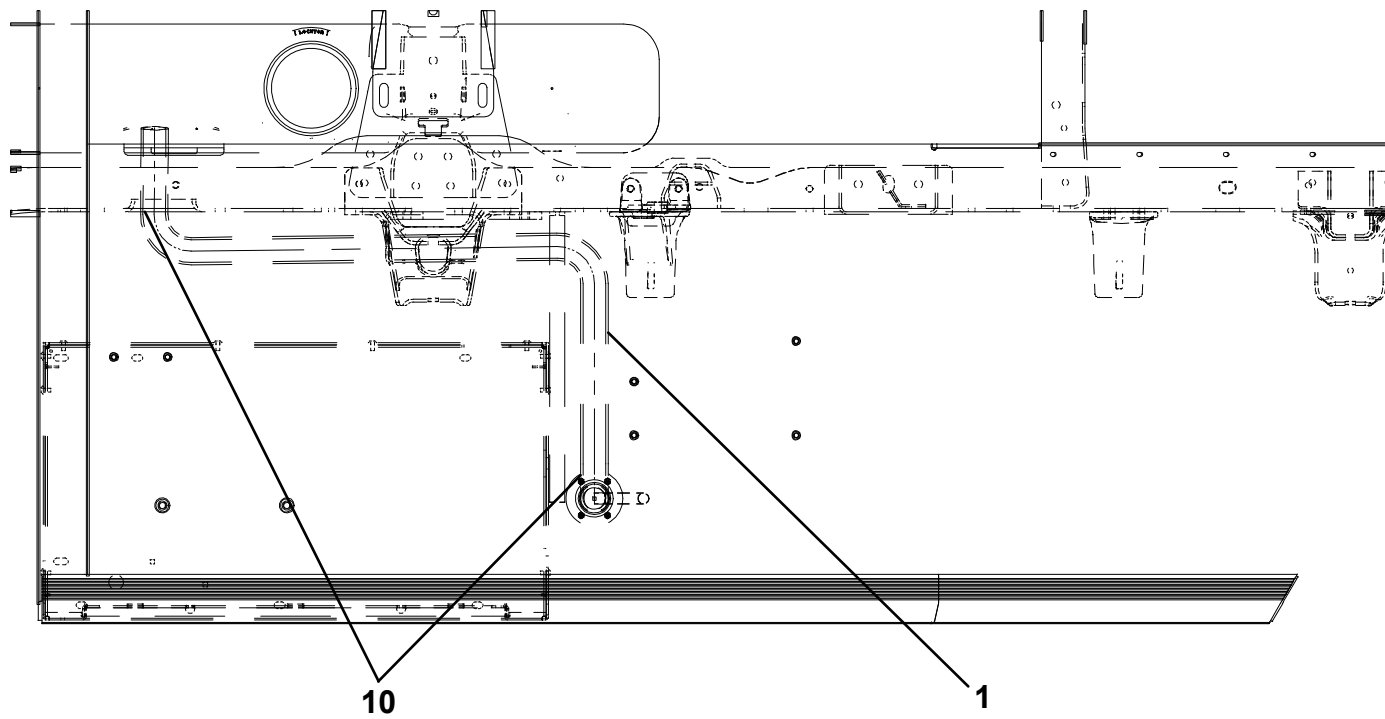

FUEL FILLER HOSE INSTALLATION

ITEM	PART NO.	DESCRIPTION	QTY
1	7570000037	Hose	1
2	4533000415	Gas Filler Bracket	1
3	7114100610	Screw, #10-24NC x 1.00"	4
4	7660102604	Locknut, #10-24NC	4
5	5526000553	Tiestrap	8
6	7570000036	Fuel Vent	4.5ft
7	7115161050	Capscrew, 0.38"-16NC x 1.25"	1
8	7660162601	Locknut, 0.38"-16NC	1
9	7950160141	Flatwasher, 0.38" ID	2
10	7274000005	Clamp	2

FUEL FILLER HOSE INSTALLATION