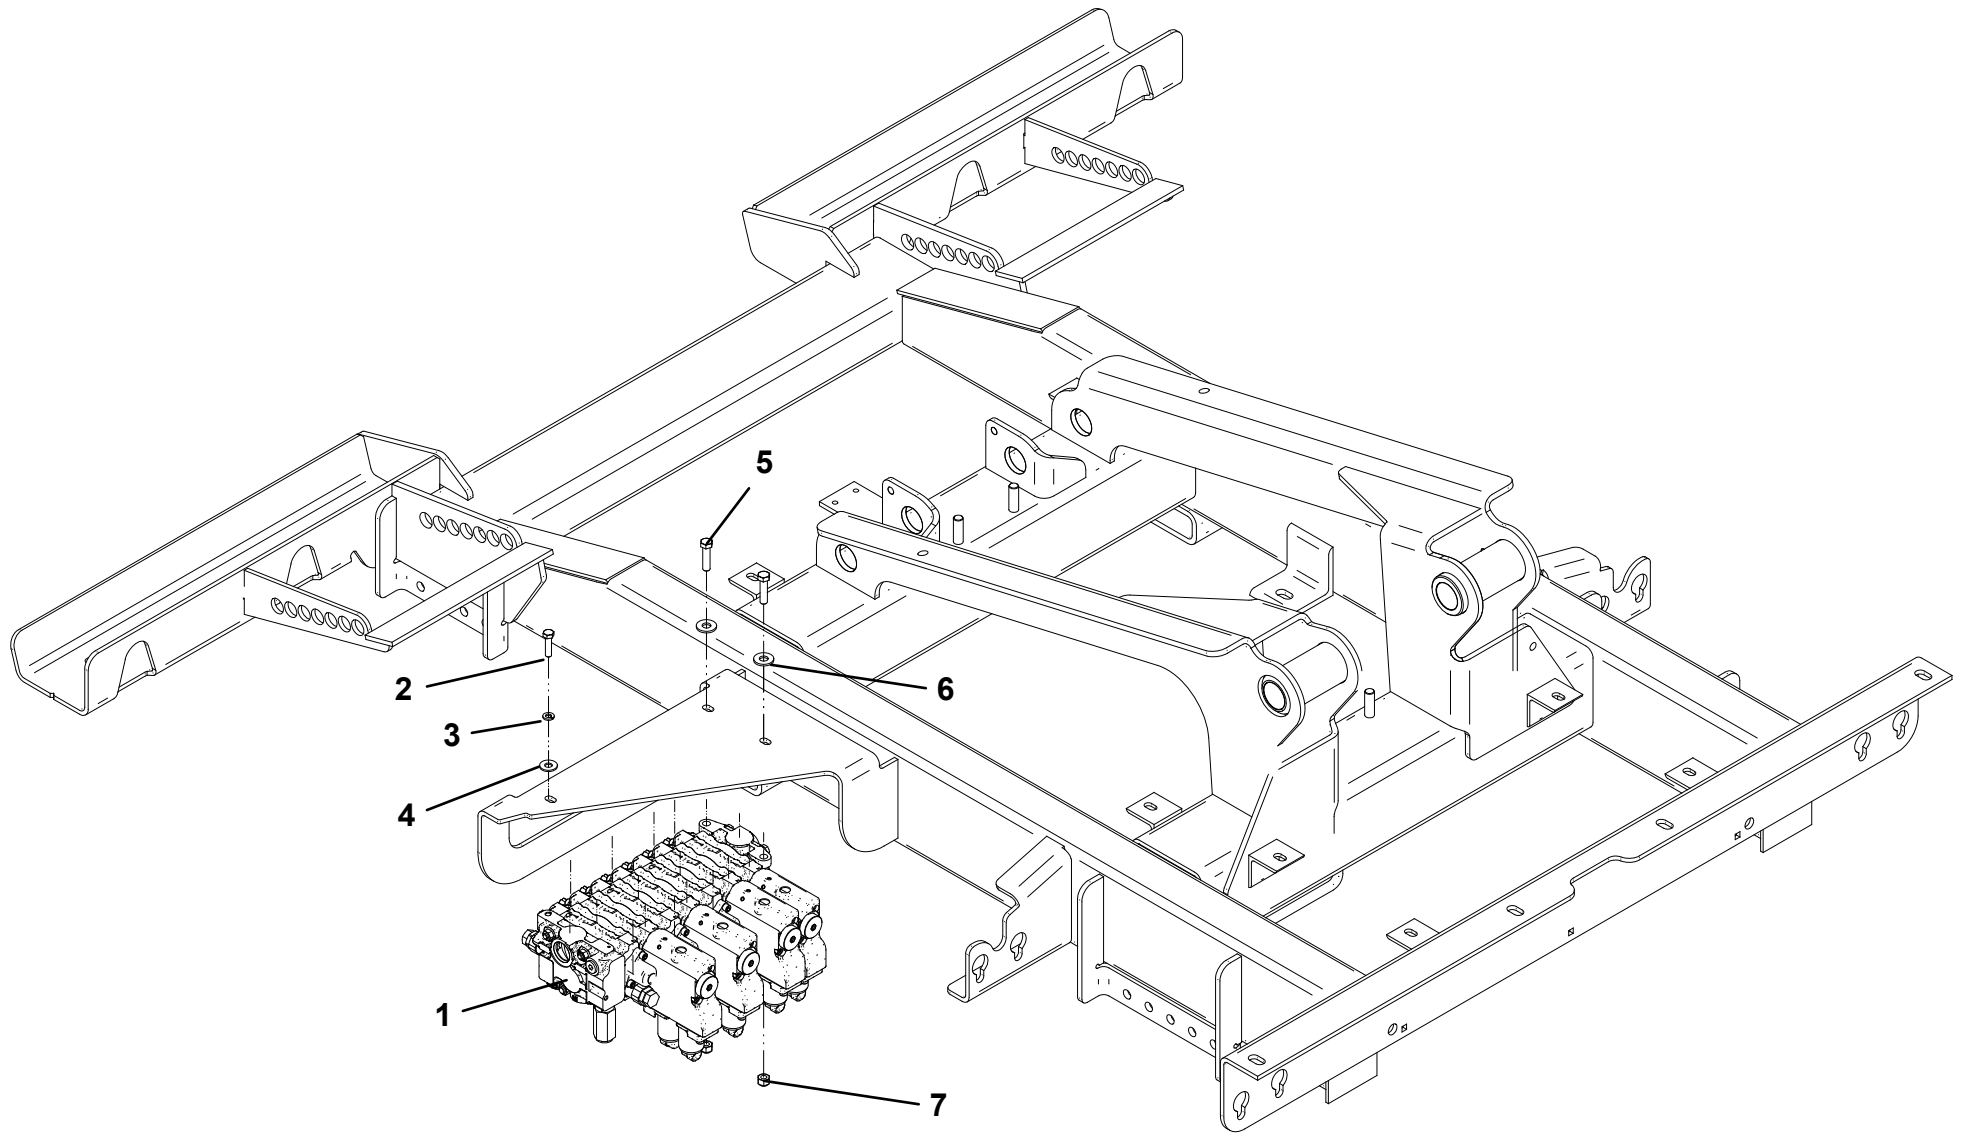

CONTROLS HYDRAULIC CONTROLS 4 SOLENOIDS

ITEM	PART NO.	DESCRIPTION	QTY
1	3935000170	Valve Assy 7 Bank Husco	1
2	7115151050	Capscrew 0.31"-18nc X 1.25" Hex	1
3	7950150000	Washer 0.31" Nom Reg Lock - Pla	1
4	7950150161	Flatwasher 0.31" Nom Wide - Pla	1
5	7115161250	Capscrew 0.38"-16nc X 1.50" Hex	2
6	7950160161	Flatwasher 0.38" Nom Wide - Pla	2
7	7660162601	Locknut 0.38"-16NC Gr5 Nyloc	2

CONTROLS HYDRAULIC CONTROLS 4 SOLENOIDS