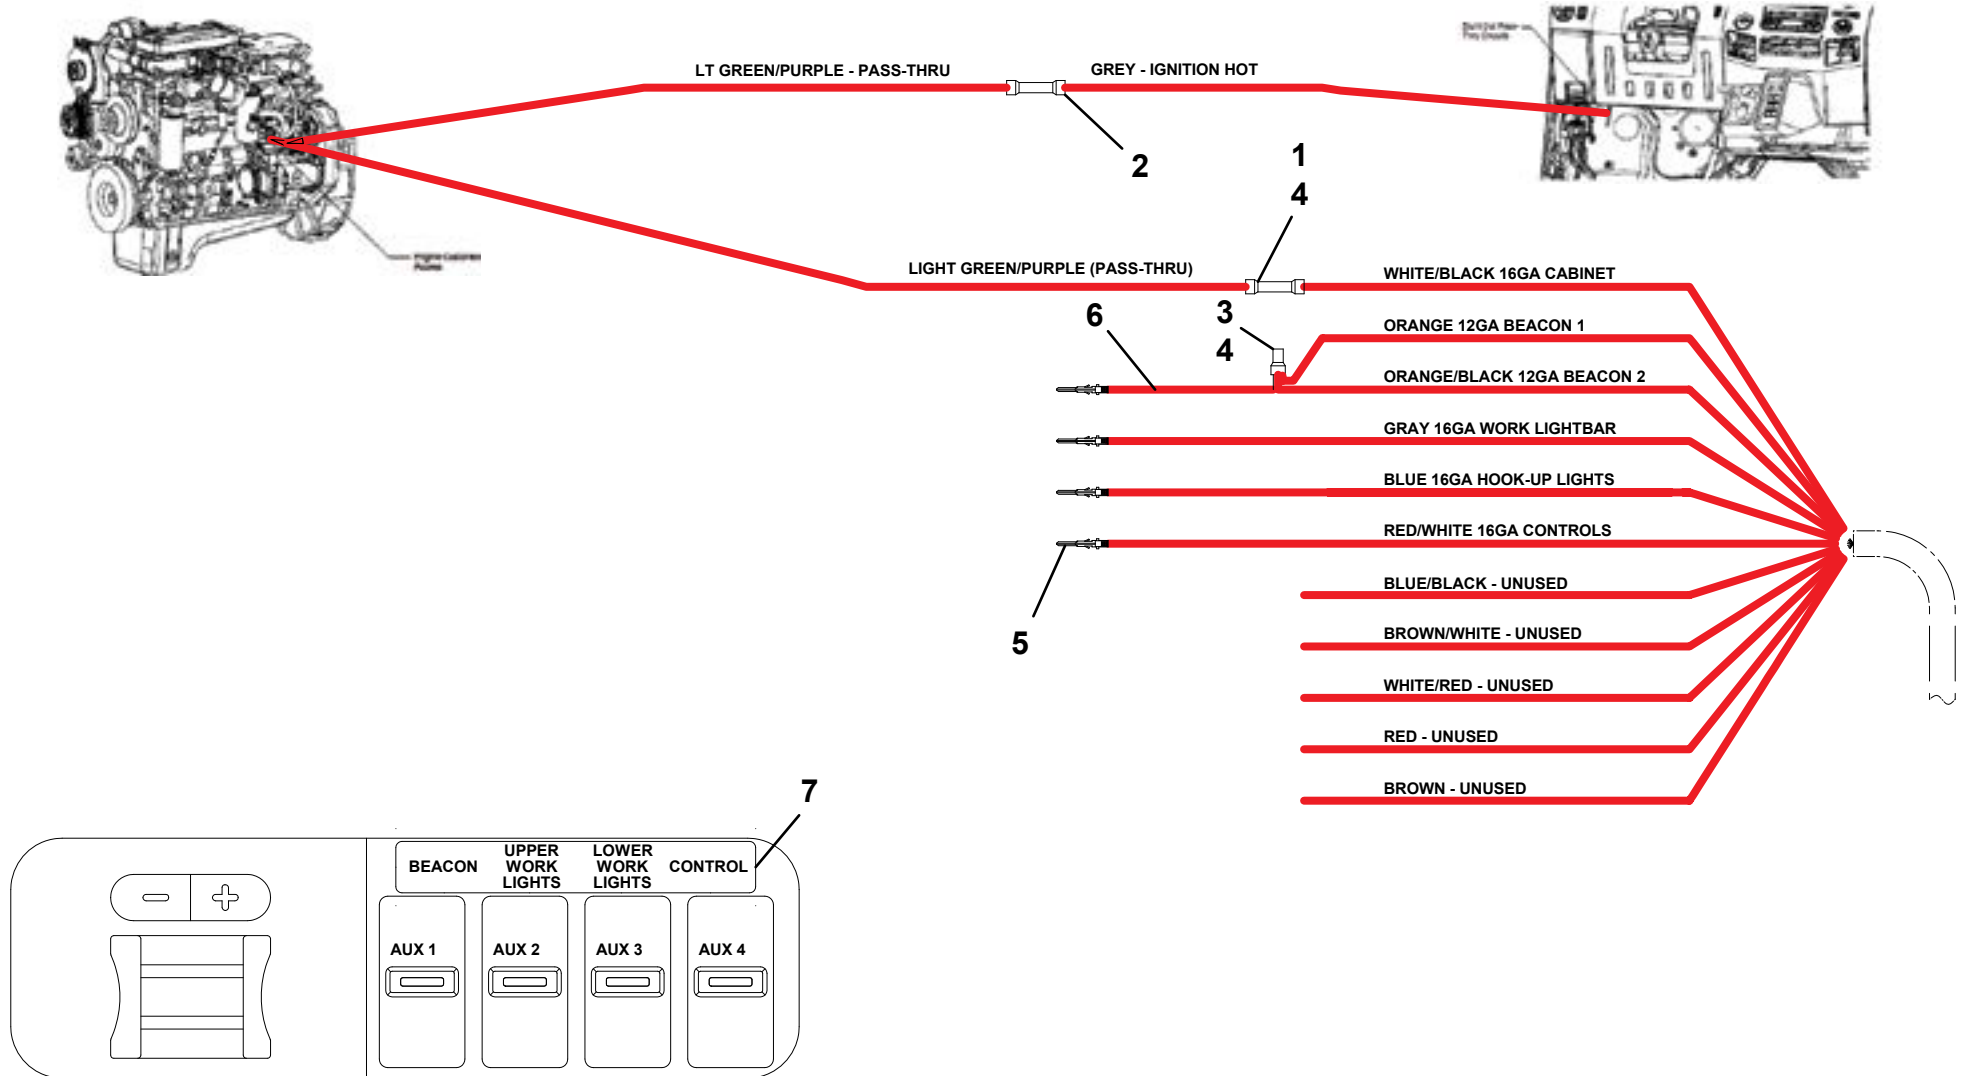

SWITCH PANEL, 4 FUNCTION 2011+ FORD F650/750

ITEM	PART NO.	DESCRIPTION	QTY
1	7345001714	Terminal	1
2	7345001713	Connector	1
3	7346000242	Connector	1
4	4346000005	Heat Shrink Tubing	7
5	1001129095	Terminal	4
6	7978000020	Wire	.25
7	7330000630	Decal	1

SWITCH PANEL, 4 FUNCTION 2011+ FORD F650/750