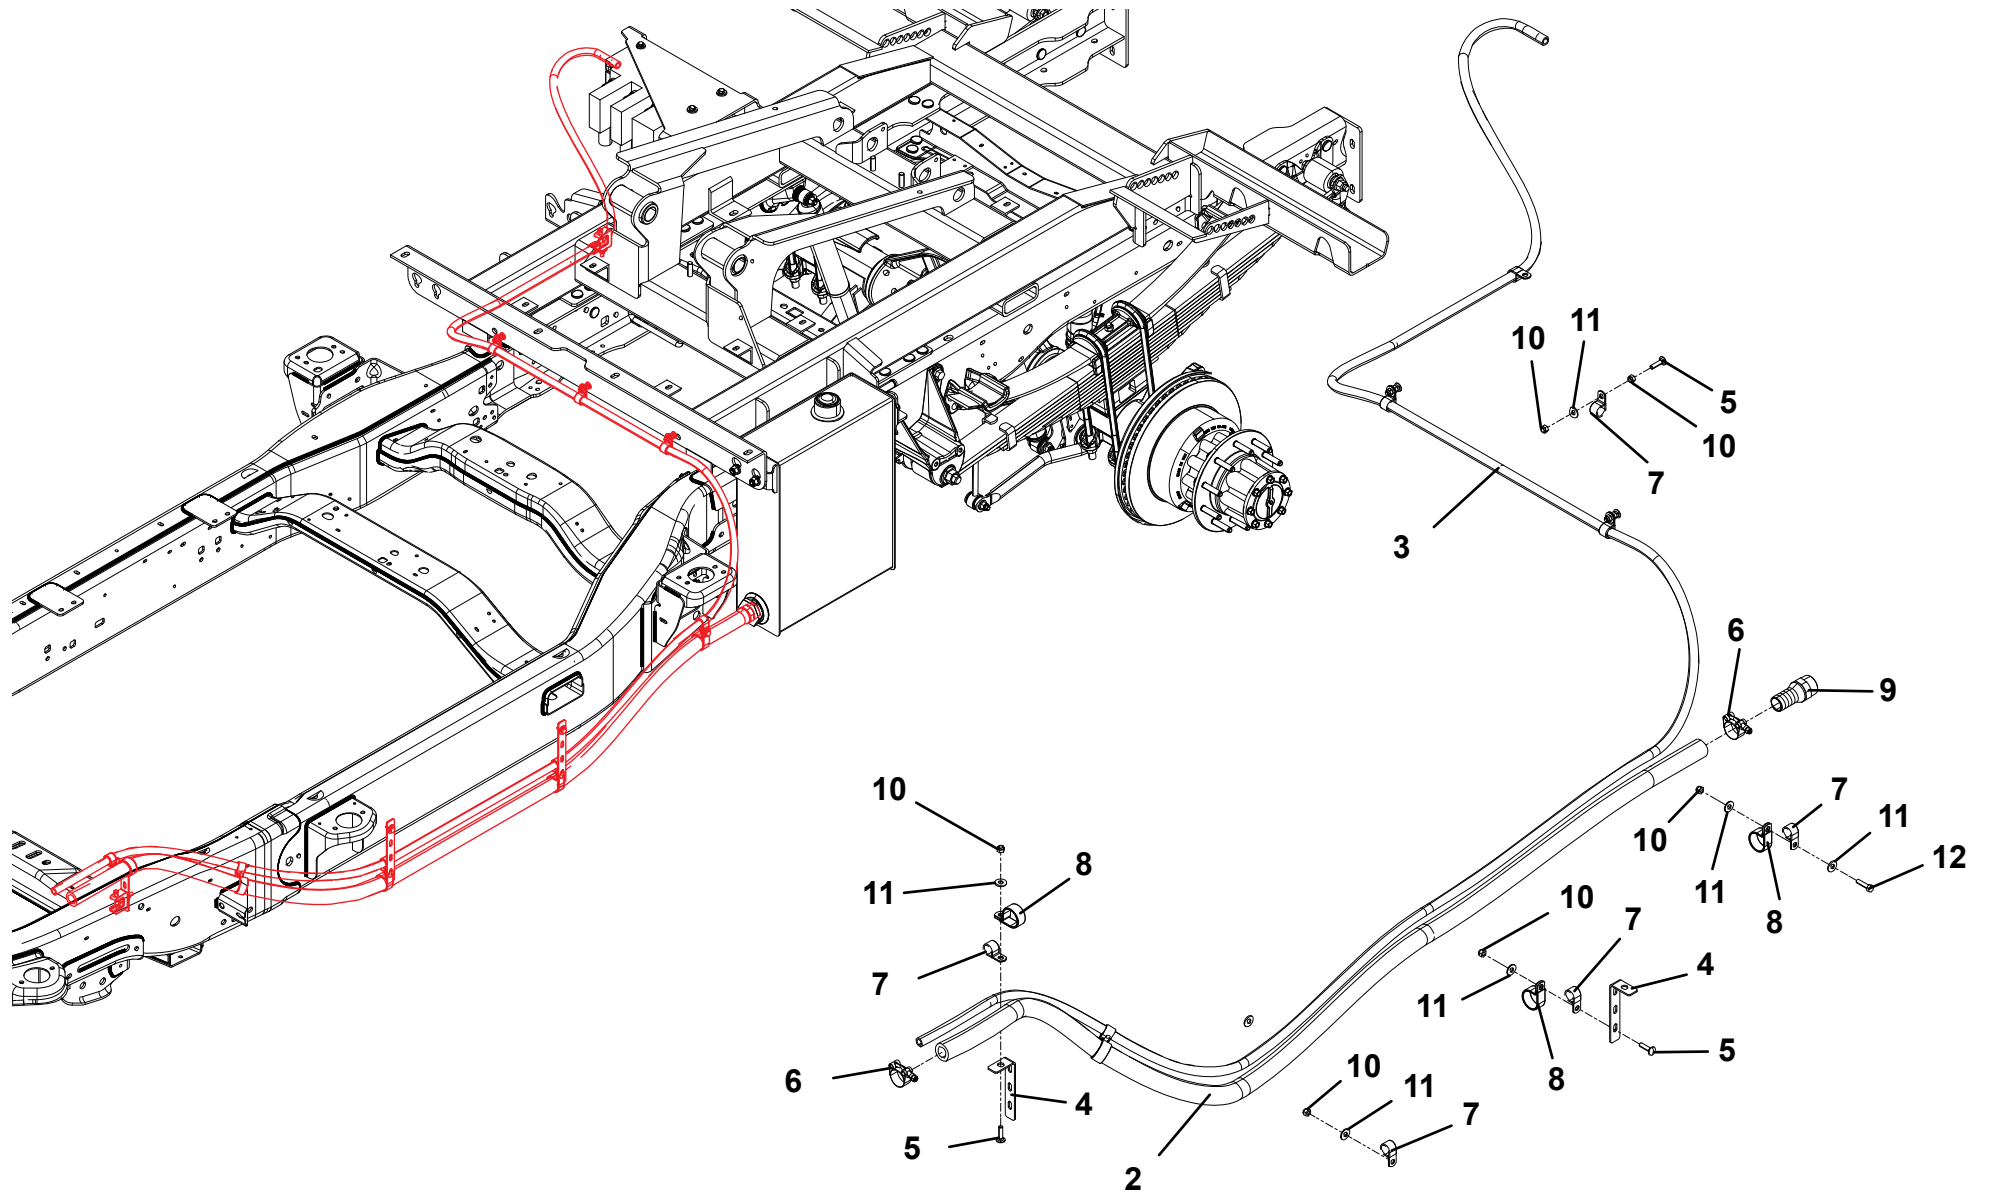

SUPPLY PRESSURE & RETURN HOSE INSTALL 179" WB 17+ FORD PTO

ITEM	PART NO.	DESCRIPTION	QTY
1	3941506	Screw, 0.31"-18NC x 0.75"	2
2	1001132608	Hose, Suction	1
3	4567130195	Hose Assembly	1
4	4706003844	Plate	1
5	7115151064	Bolt, 0.31"-18NC x 1.25"	4
6	7274000002	Clamp	2
7	7274000040	Clamp	5
8	7274000042	Clamp	1
9	7443000013	Fitting	1
10	7660152601	Locknut, 0.31"-18NC	6
11	7950150161	Flatwasher, 0.31" ID	7

SUPPLY PRESSURE & RETURN HOSE INSTALL 179" WB 17+ FORD PTO