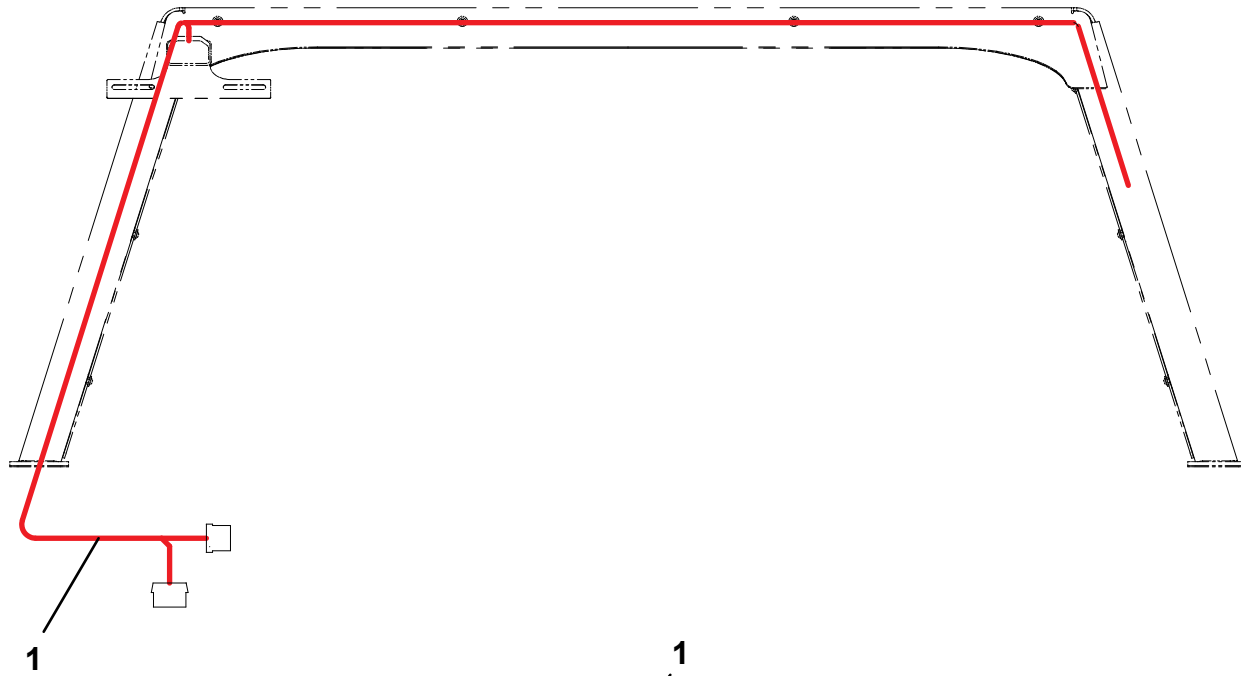

INSTALLATION PYLON 3 MARKER LIGHTS

ITEM	PART NO.	DESCRIPTION	QTY
1	7552000293	Harness, Headboard	1
2	7590000105	Light	1
3	7178000025	License Plate Bracket	1
4	7346000039	Tube	6"
5	7894000042	Tie Strap	1
6	5526000553	Tie Strap	1
7	7950100163	Flatwasher, #10 ID	2
8	1001214805	Harness	2

INSTALLATION PYLON 3 MARKER LIGHTS