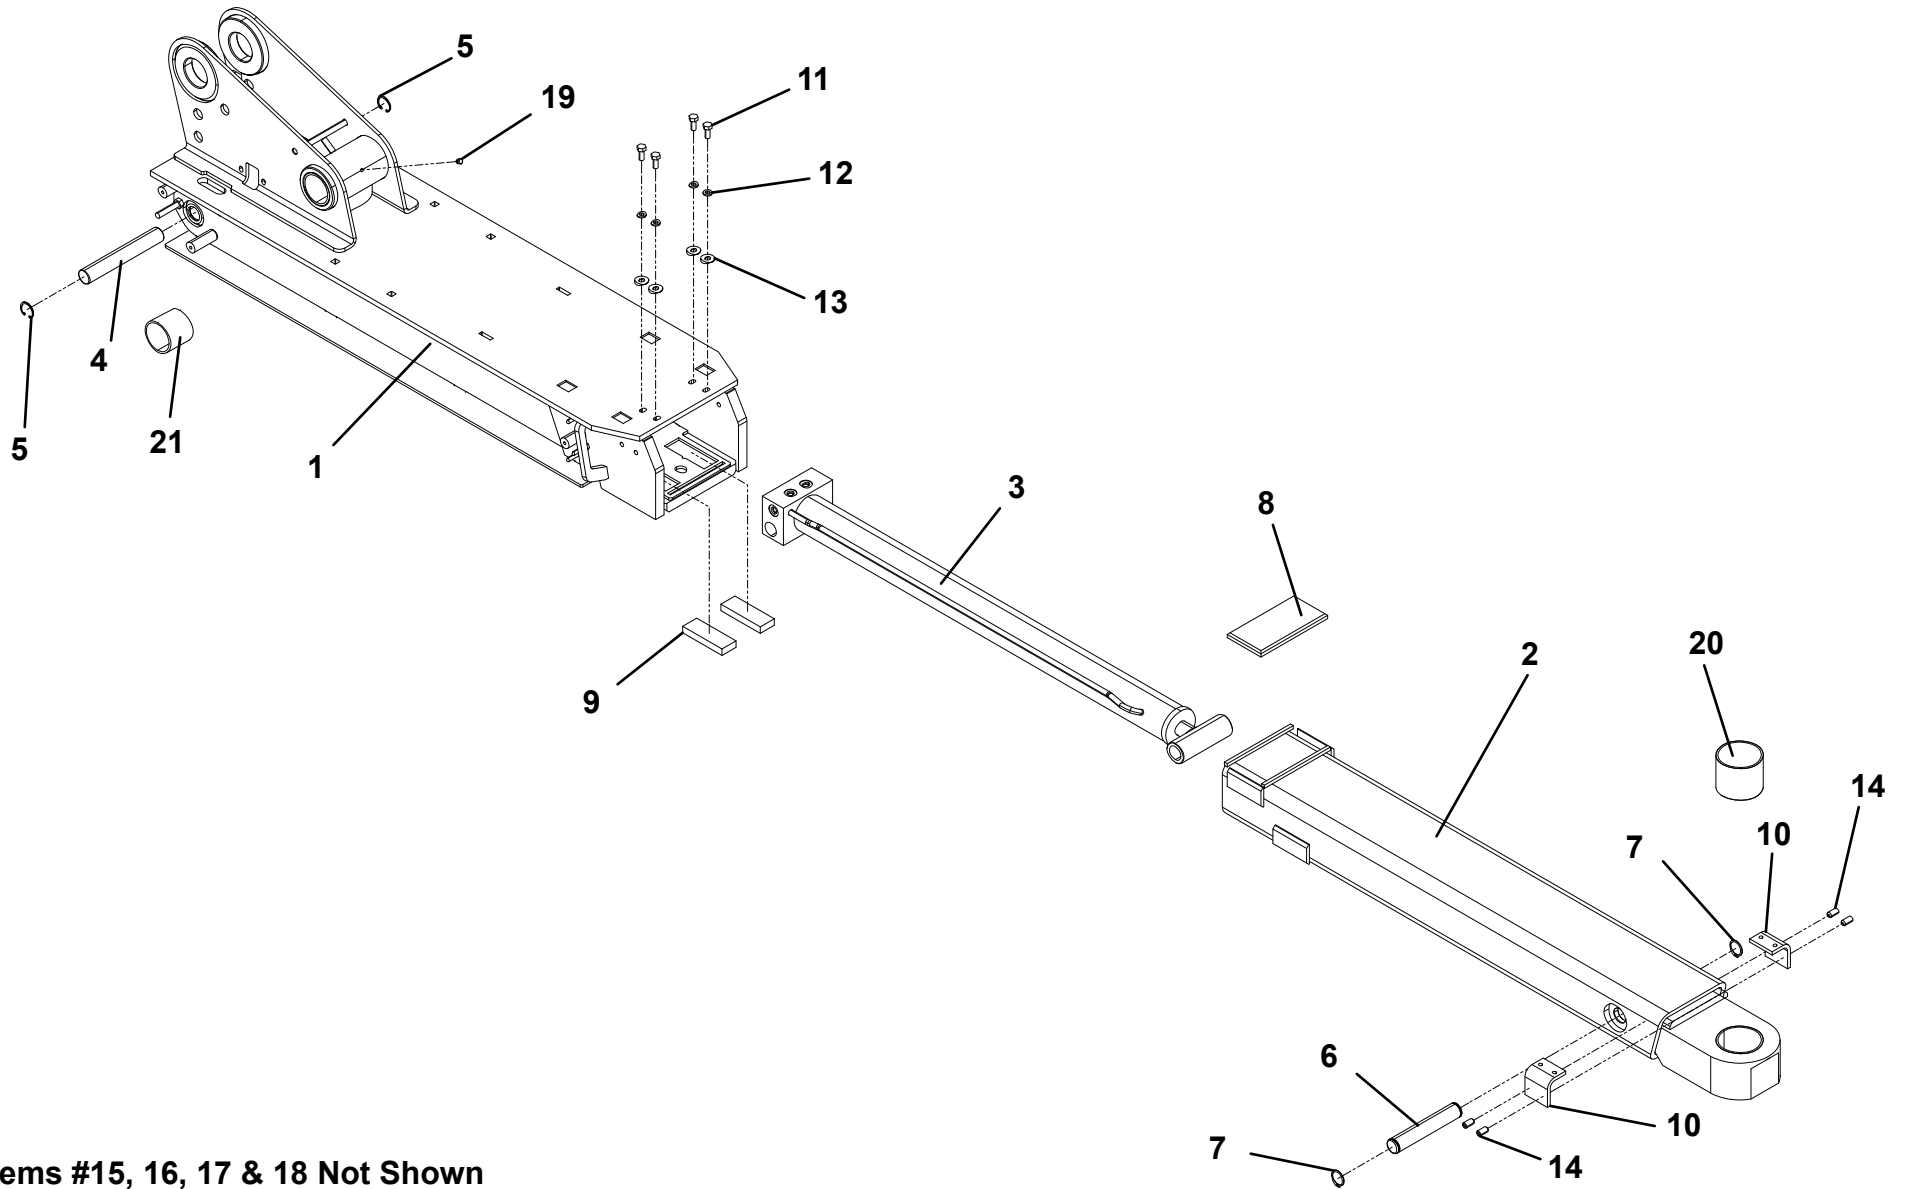

BOOM, UNDERLIFT - HYDRAULIC GRIDS - 1001196509

ITEM	PART NO.	DESCRIPTION	QTY
1	1001196510	Boom, Base	1
2	3170000346	Boom, Inner	1
3	7320000077	Cylinder	1
4	4691000308	Pin	1
5	7754000056	Snap Ring	2
6	4691000307	Pin	1
7	3760155	Retaining Ring	2
8	4679000046	Pad	1
9	4679000213	Pad	2
10	4017001502	Angle	2
11	7104150624	Capscrew, 0.31"-24NF x 0.75"	4
12	4761500	Washer, 0.63" ID	4
13	4751500	Washer, 0.63" ID	4
14	7785161274	Set Screw, 0.38" - 16NC x 0.75"	4
15	3020039	Moly Paste	A/R
16	1001152707	Lube	A/R
17	1001155141	Lube	A/R
18	1001095650	Adhesive	A/R
19	1001204776	Fitting	1
20	7209000030	Bushing	1
21	7082000043	Bushing	2

BOOM, UNDERLIFT - HYDRAULIC GRIDS - 1001196509

Items #15, 16, 17 & 18 Not Shown