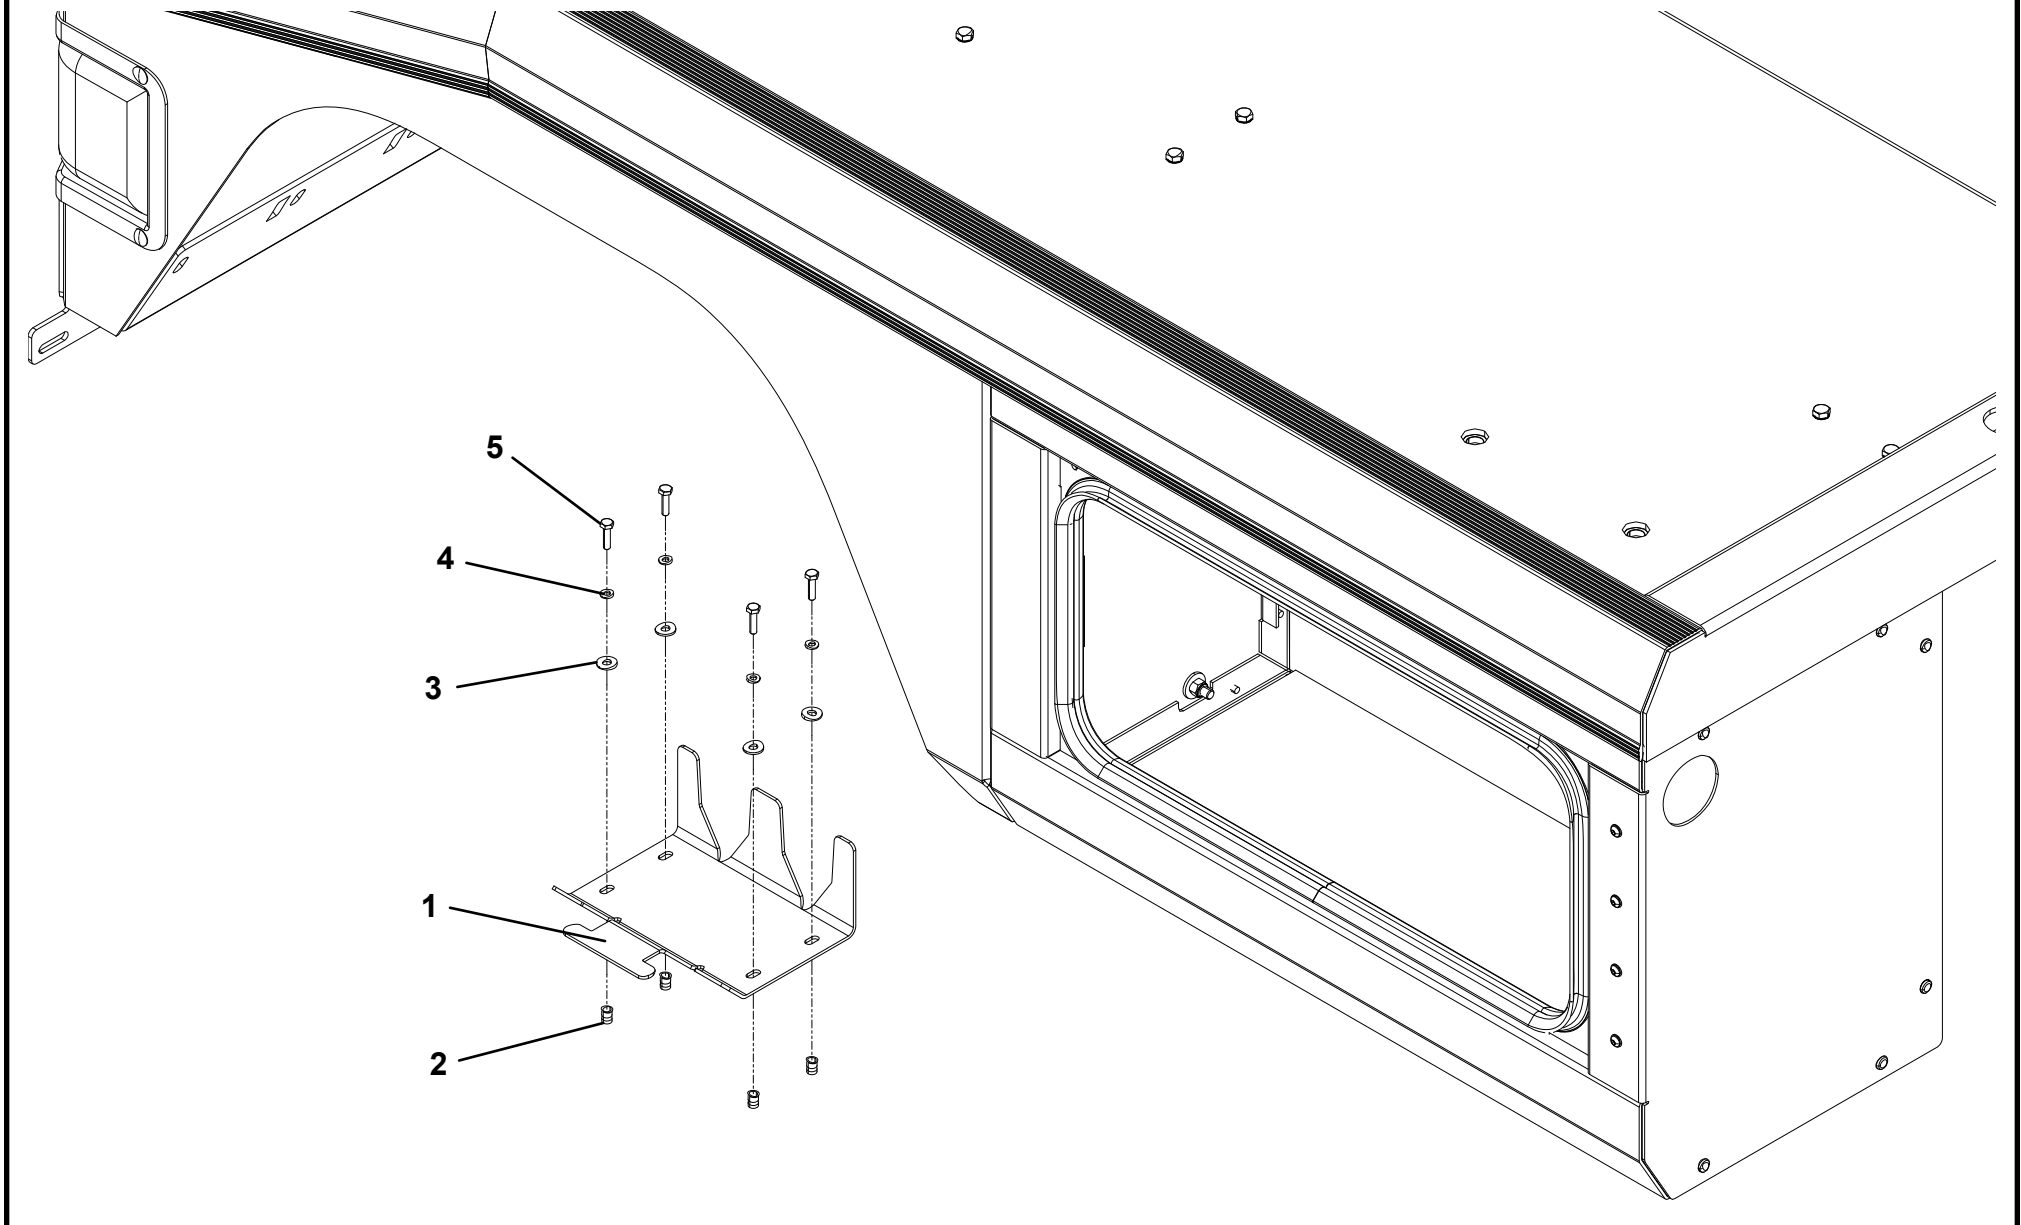

L-ARM STORAGE INSTALLATION

ITEM	PART NO.	DESCRIPTION	QTY
1	4178000721	Bracket	1
2	7413000002	Nutsert, 0.25" - 20NC	4
3	7950140161	Flatwasher, 0.25" ID	4
4	7950140000	Lockwasher, 0.25" ID	4
5	7115140650	Capscrew, 0.25" - 20NC x 0.75"	4

L-ARM STORAGE INSTALLATION