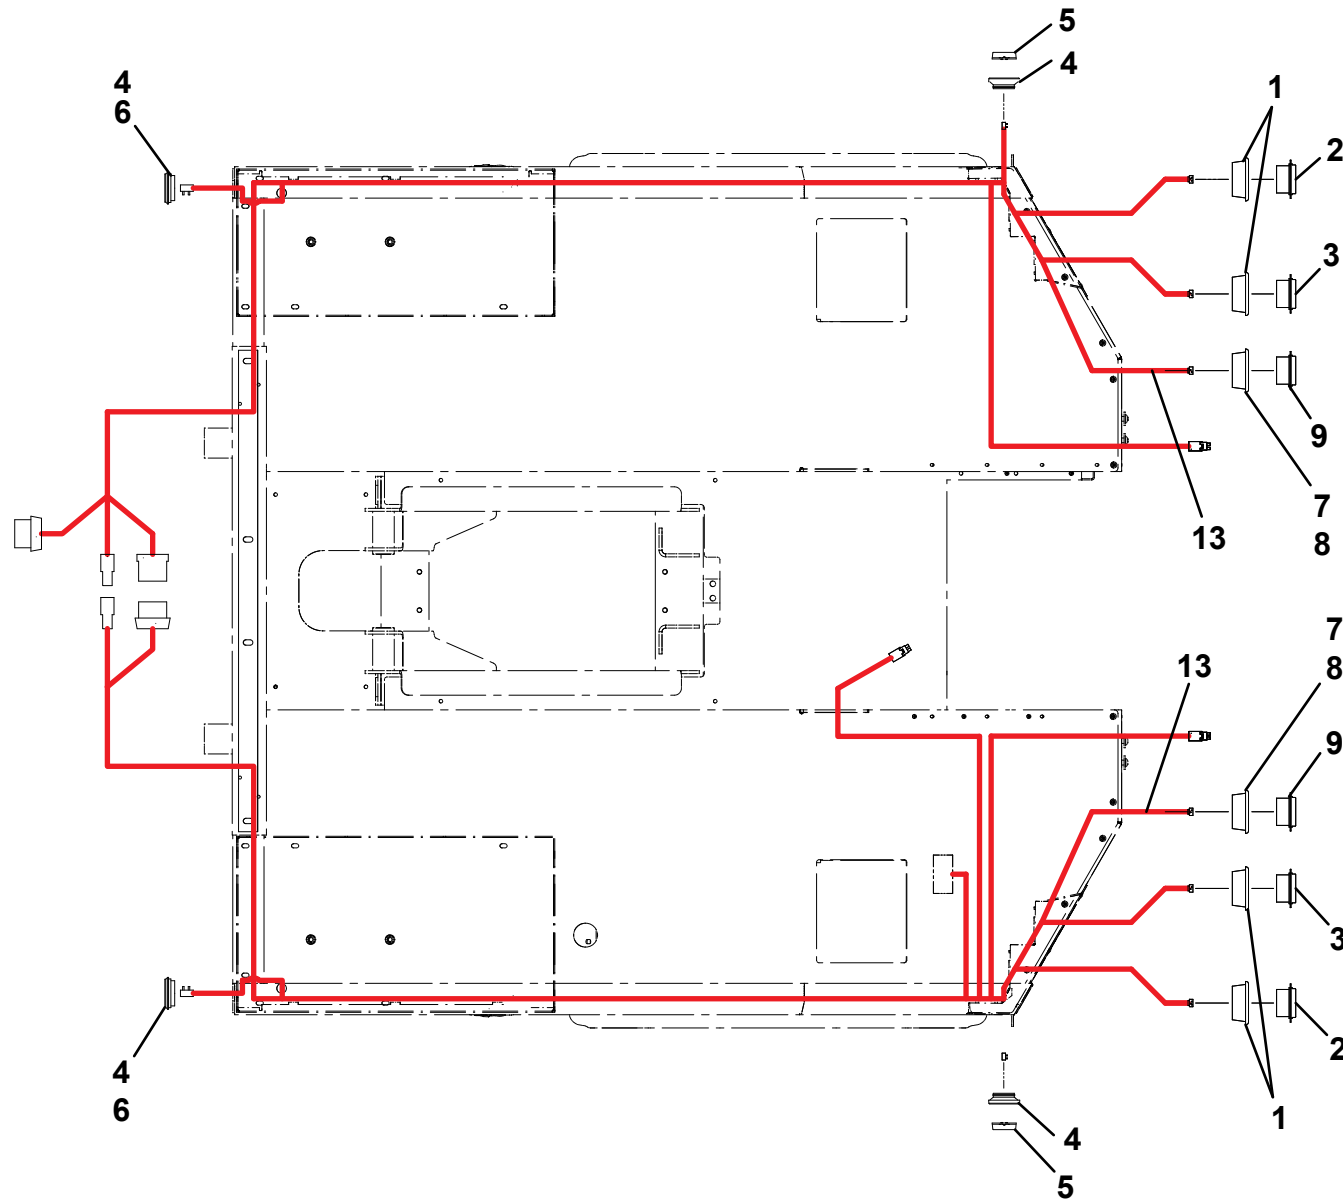

TAIL LIGHT INSTALLATION

ITEM	PART NO.	DESCRIPTION	QTY
1	7493000029	Grommet Trucklite #45700 45 Se	4
2	1001208290	Lamp Amber	2
3	7590000381	Light S/T/T Led Trucklight #45	2
4	7493000009	Light, Grommet Black	4
5	7590000343	Light 2.50" Dia Red Rflx 4-LED	2
6	7590000342	Light 2.50" Dia Amber Rflx 4-LED	2
7	7178000045	Bracket	2
8	7493000026	Grommet	2
9	1001174680	Lamp	2
10	0641610	Capscrew, 0.38" x 16NC x 1.25"	2
11	4751600	Washer, 0.38" ID	4
12	3300492	Nut, 0.38" - 16NC	2
13	1001206078	Harness	2
14	7345001714	Terminal	14
15	7346000039	Tubing	.38ft
16	1001159336	Converter	1
17	1001100949	Diode	1
18	5526000553	Tie Strap	4

TAIL LIGHT INSTALLATION