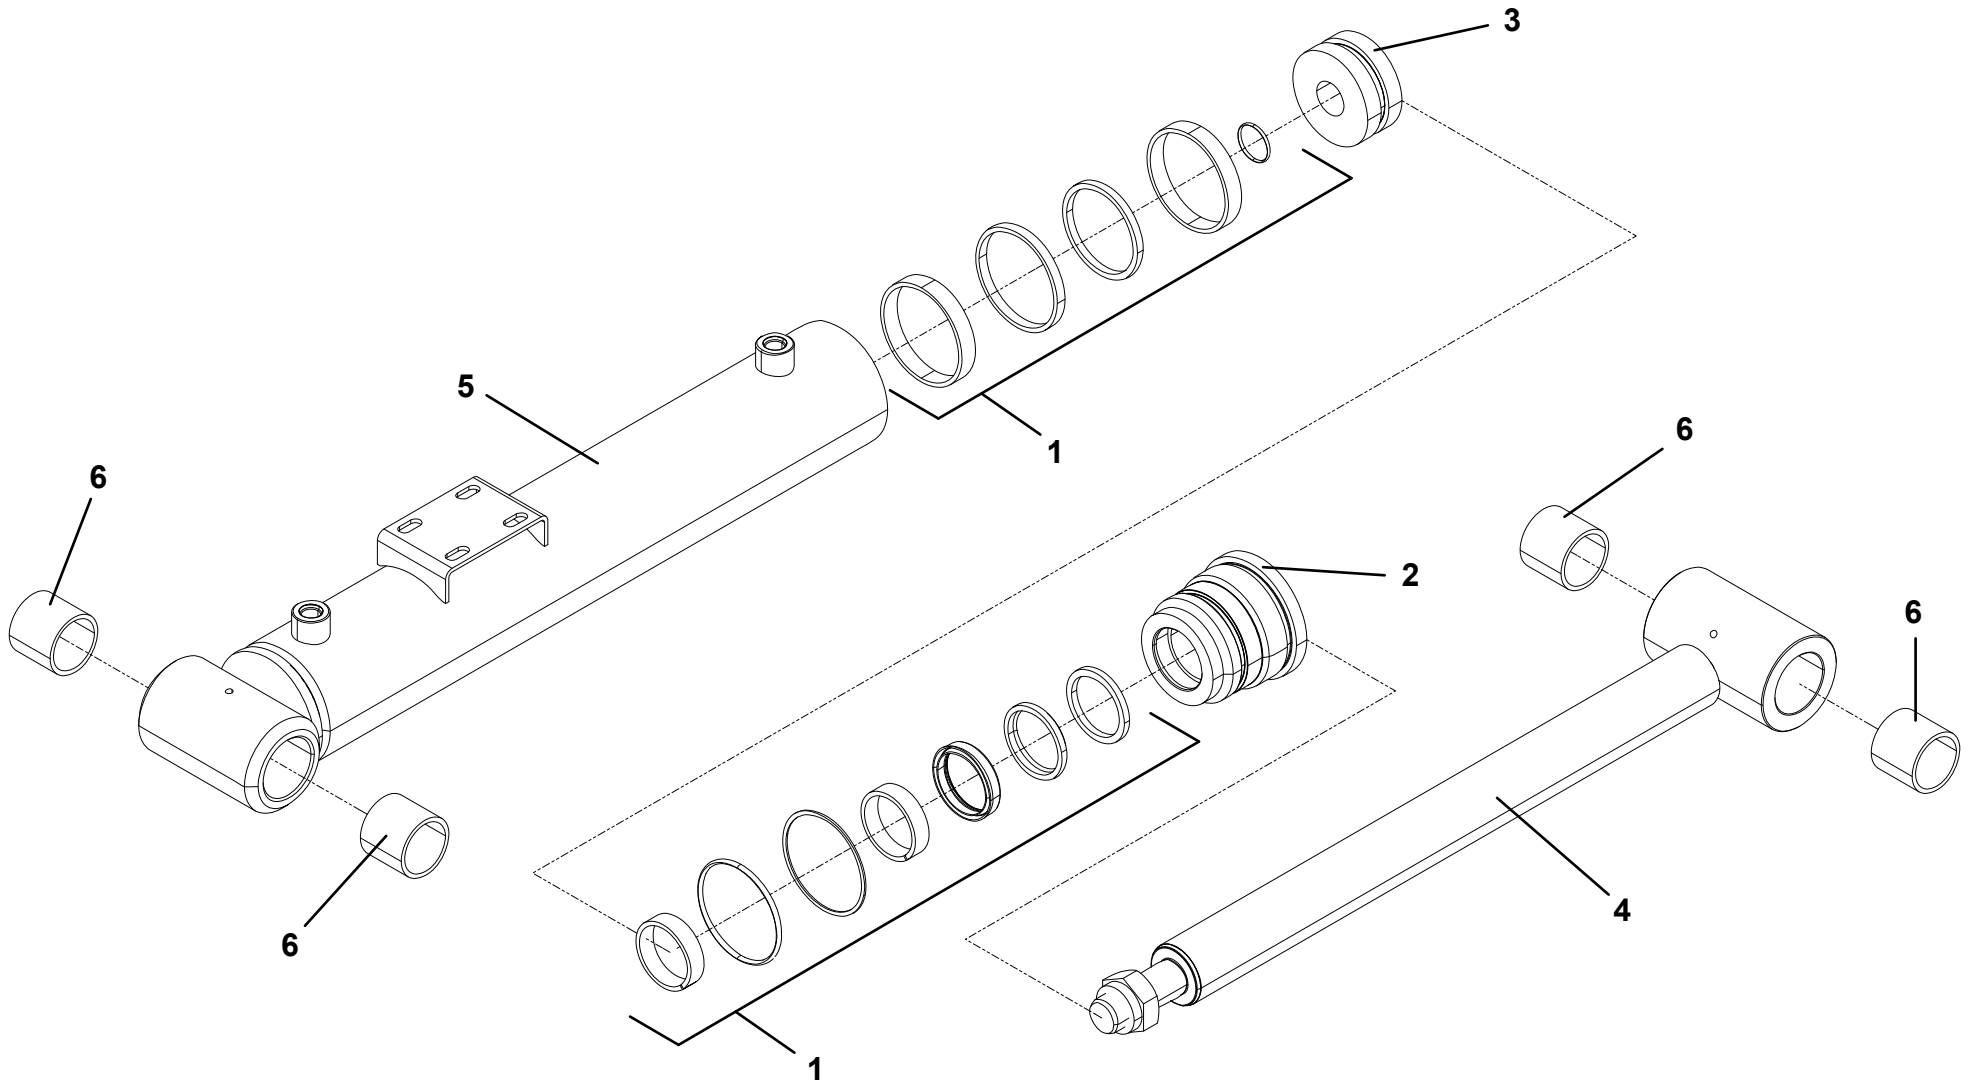

CYLINDER ASSEMBLY - 1001194369

ITEM	PART NO.	DESCRIPTION	QTY
1	70051326	Seal Kit	1
2	70051628	Head	1
3	70051629	Piston	1
4	70051630	Rod Weldment	1
5	70051631	Barrel Weldment	1
6	70051627	Bearings	4

CYLINDER ASSEMBLY - 1001194369