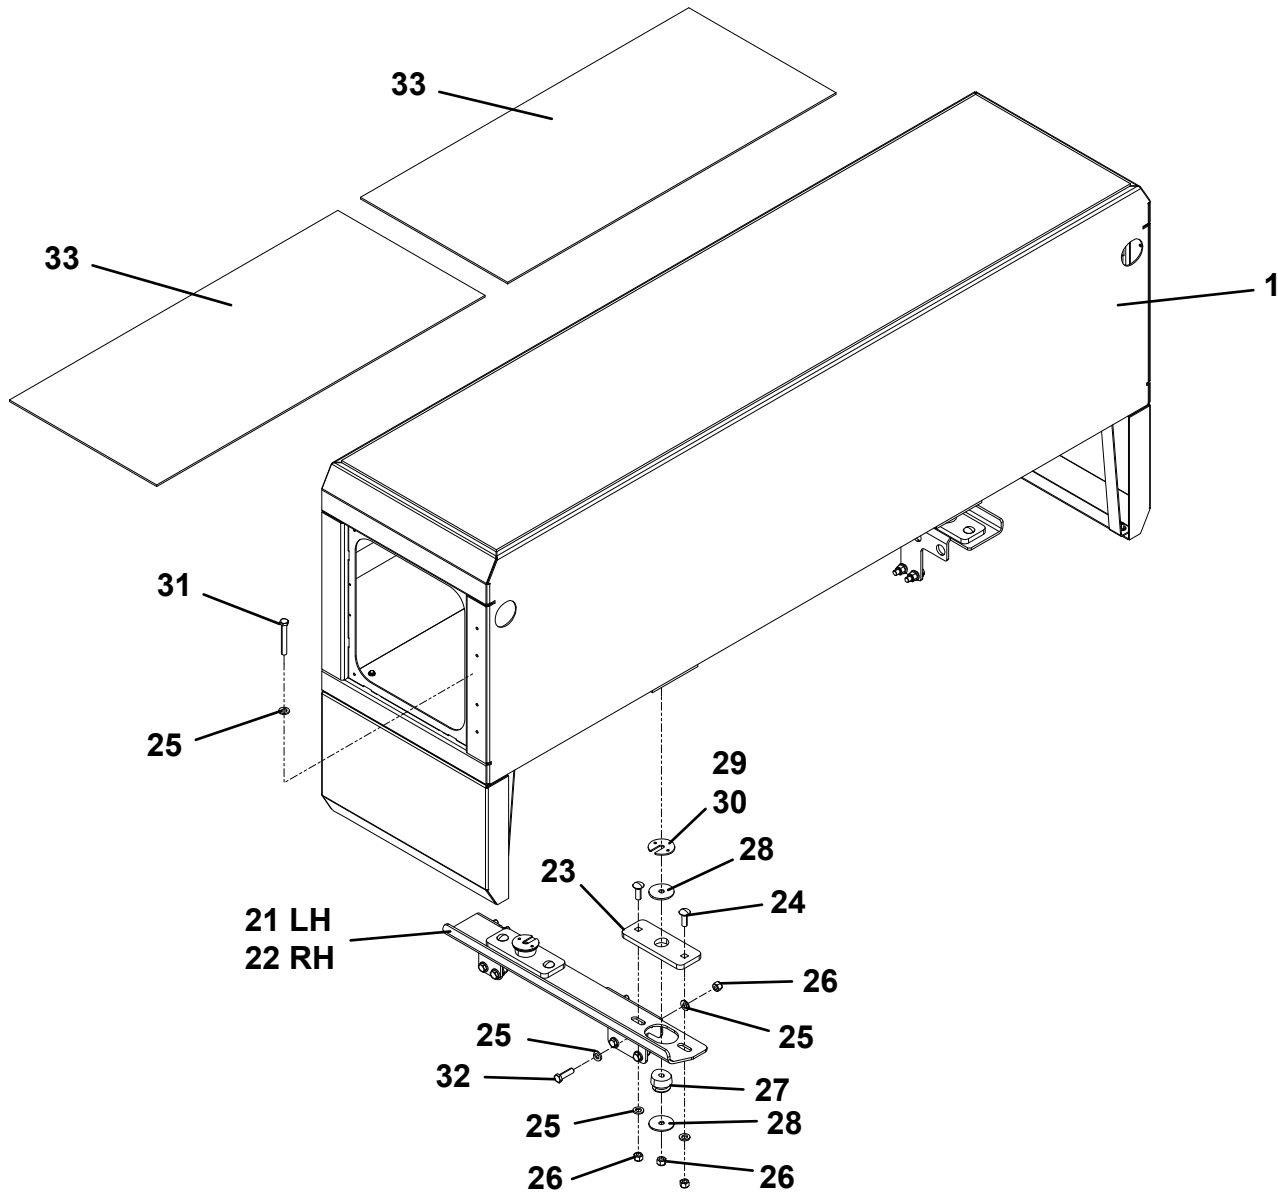

TOOLBOX INSTALLATION, 22"

ITEM	PART NO.	DESCRIPTION	QTY
1	1001225086	Tunnel Toolbox	1
21	3899000149	Toolbox Mount	1
22	3899000150	Toolbox Mount	1
23	4706005838	Plate	4
24	7115181264	Bolt, 0.50"-13NC x 1.50"	8
25	4891800	Washer, 0.50" ID	44
26	7660182601	Locknut, 0.50"-13NC	28
27	7636000005	Mount	4
28	7949000013	Washer	8
29	4812000107	Shim 0.12"	4
30	4812000108	Shim 0.25"	4
31	0641828	Capscrew, 0.50"-13 x 3.50"	4
32	0641814	Capscrew, 0.50"-13 x 1.75"	16
33	4679000288	Pad	2
34	7796000078	Gasket	12

TOOLBOX INSTALLATION, 22"