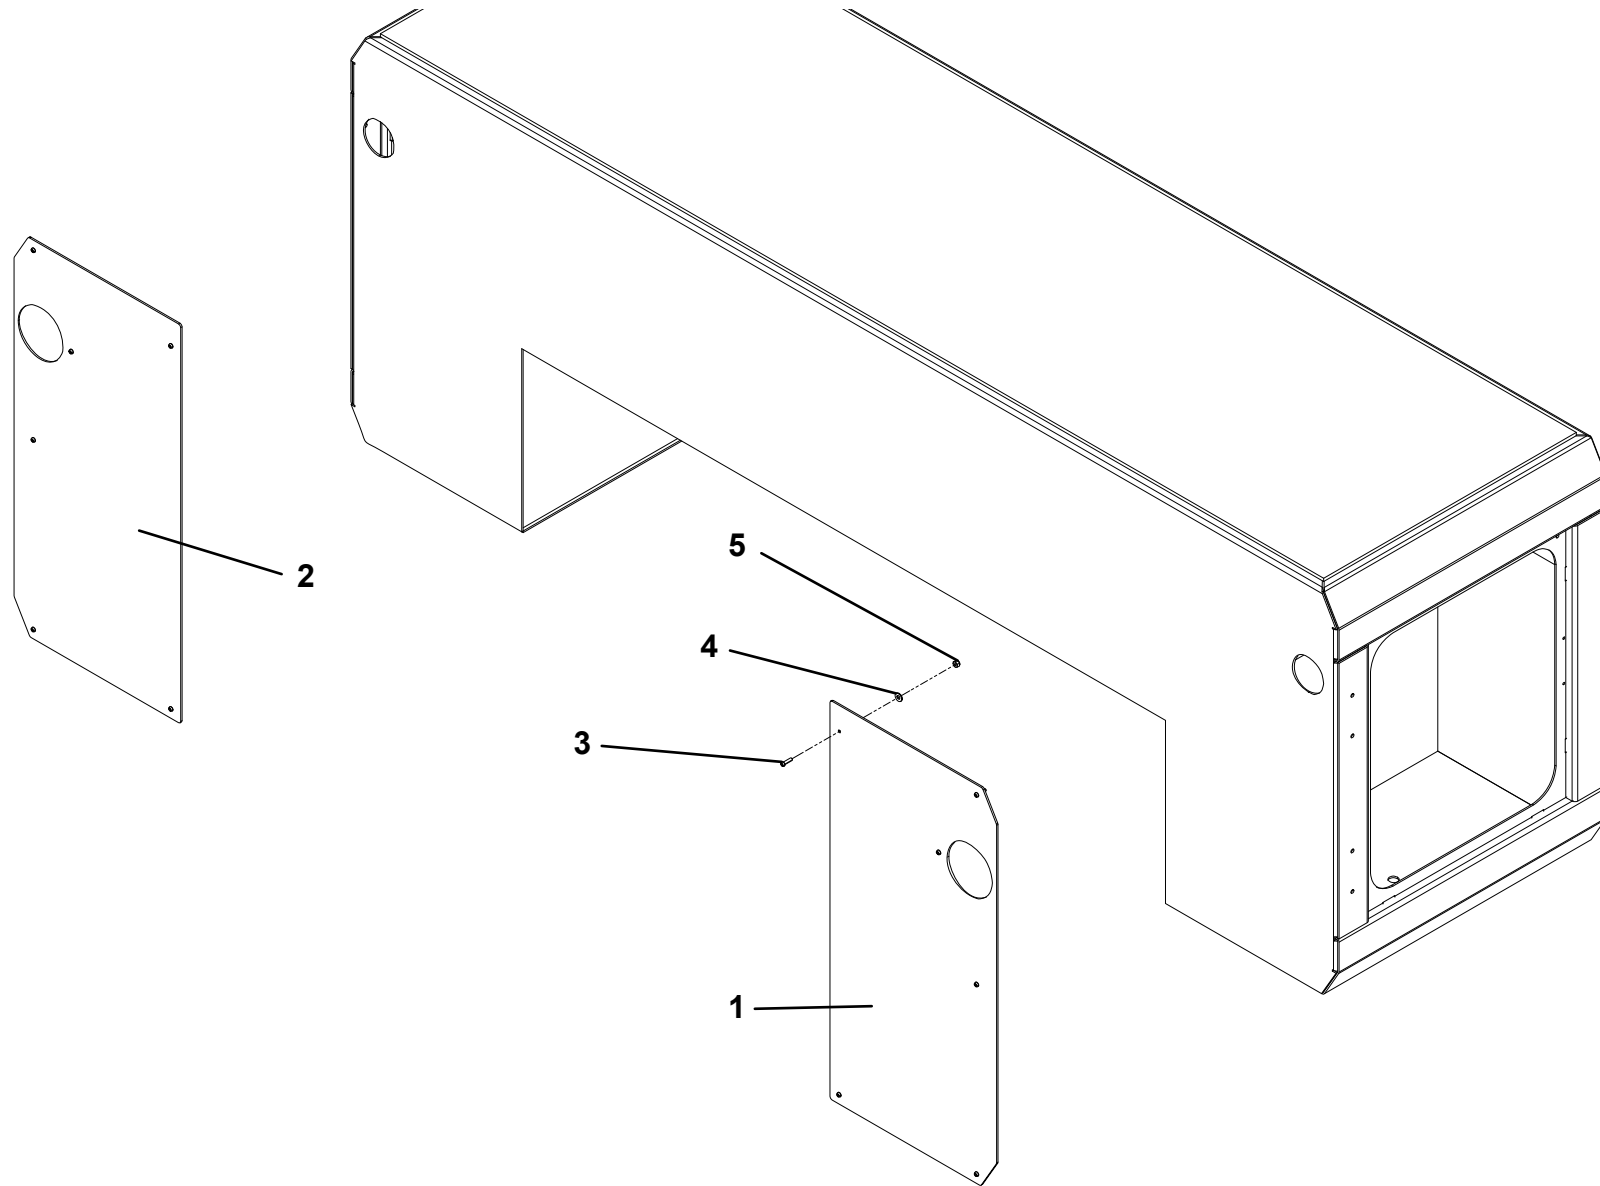

STONE GUARD KIT ALUMINUM TUNNEL TOOLBOX

ITEM	PART NO.	DESCRIPTION	QTY
1	1001130417	Panel, LH	1
2	1001130418	Panel, RH	1
3	7114100618	Capscrew, #10-24NC x 0.75"	12
4	7950100103	Flatwasher, #10 ID	12
5	7660102604	Locknut, #10-24NC	12

STONE GUARD KIT ALUMINUM TUNNEL TOOLBOX