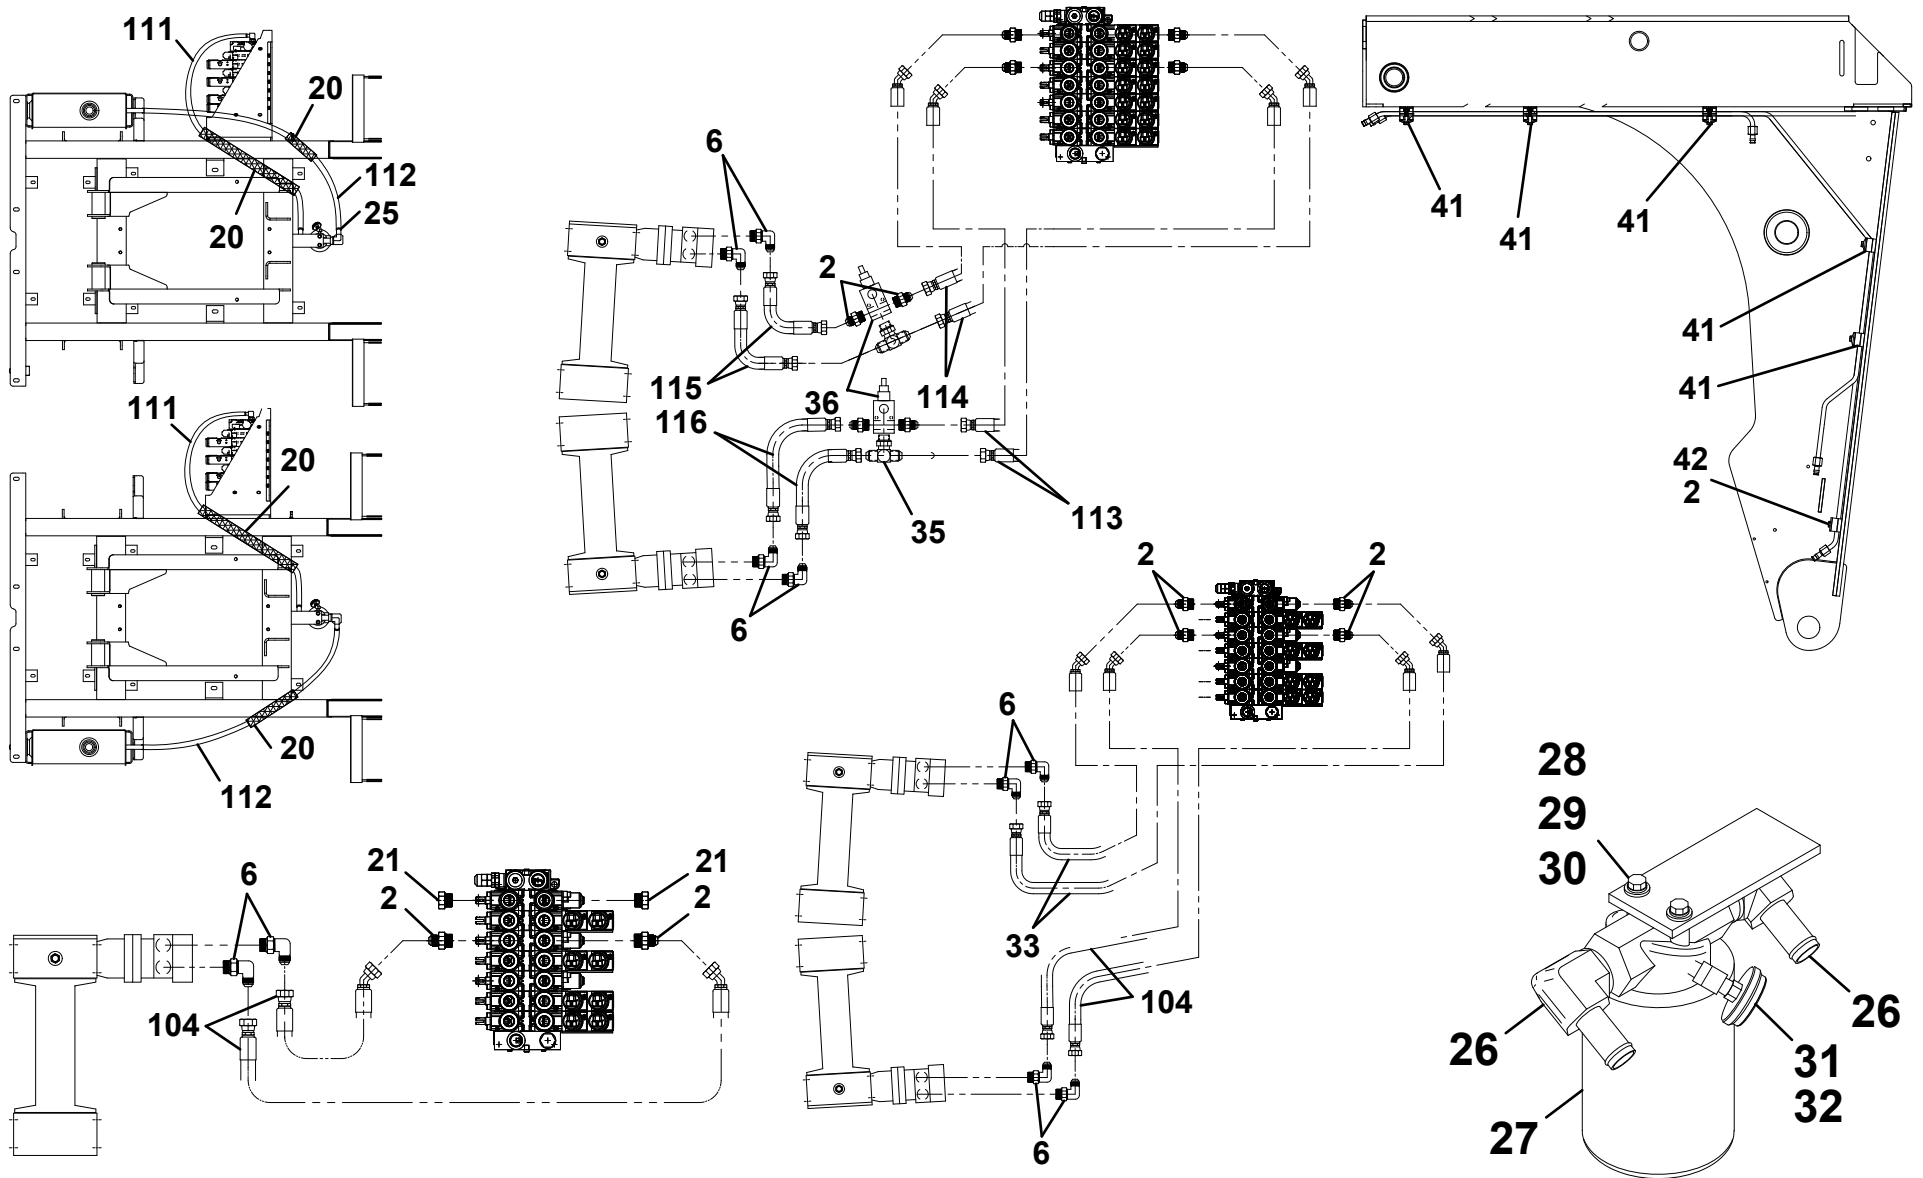

HYDRAULIC LINES & FITTINGS INSTALLATION DUAL WORM