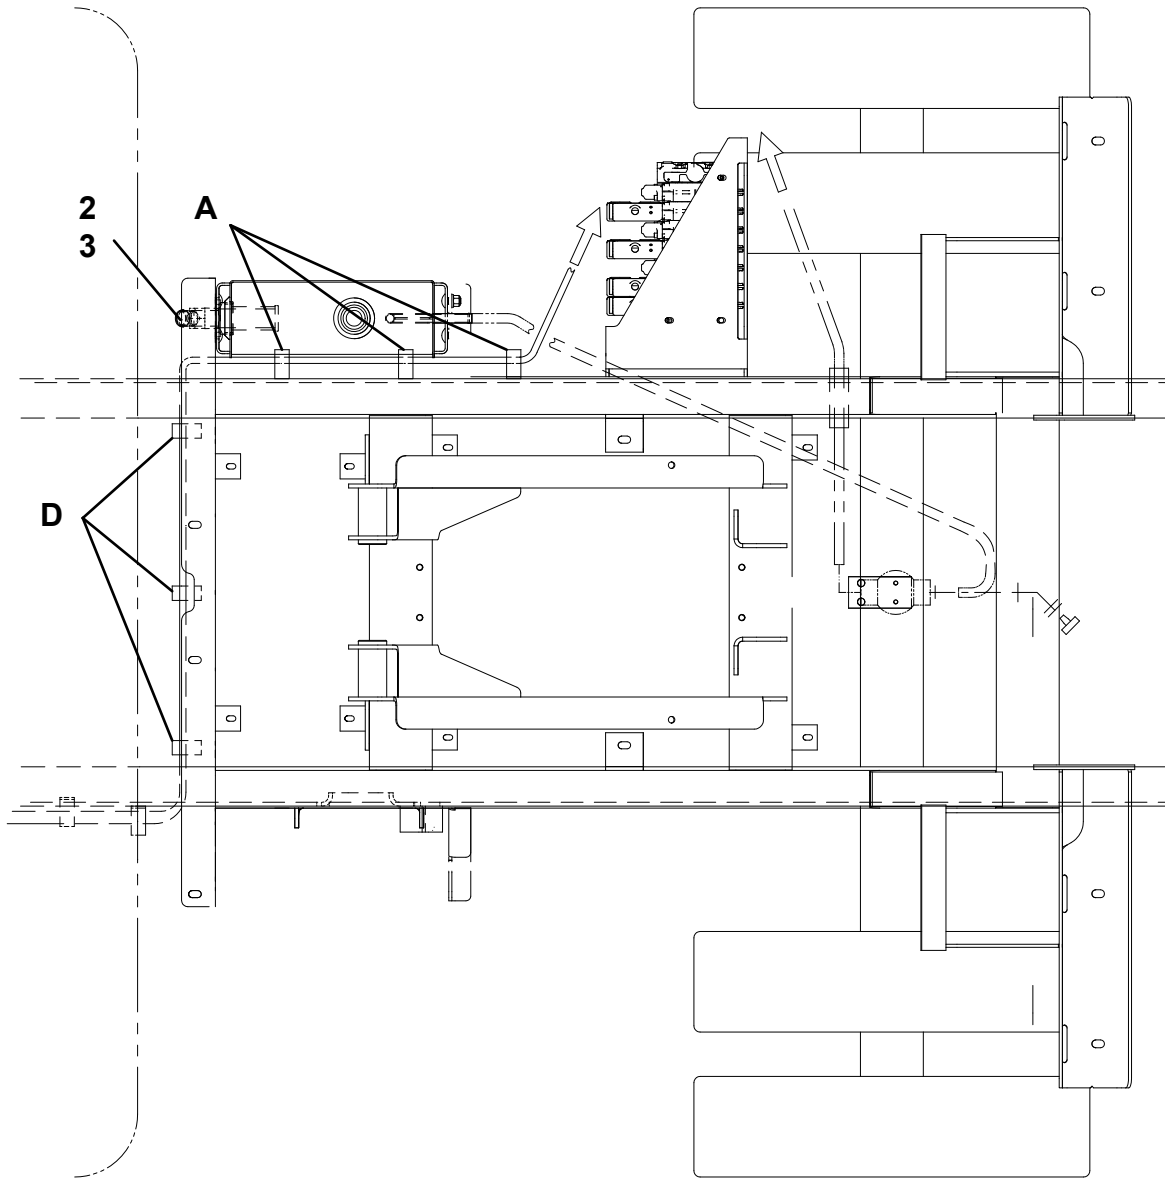

SUPPLY PRESSURE & RETURN HOSE INSTALL 137" WB CHEVY

ITEM	PART NO.	DESCRIPTION	QTY
1	1001132838	Hose Kit	1
2	7443000412	Elbow	1
3	7274000002	Clamp	2
4	1001132794	Clamp	4
5	1001132800	Clamp	2
6	4706003844	Plate	1
7	7115151064	Bolt, 0.31"-18NC x 1.25"	1
8	7950150161	Flatwasher, 0.31" ID	7
9	7660152601	Locknut, 0.31"-18NC	7
10	7115151050	Capscrew, 0.31"-18NC x 1.25"	3
11	7274000040	Clamp	6
12	7274000041	Clamp	3
13	7115150864	Bolt, 0.31"-18NC x 1.00"	3
14	8632000002	Trim	3in
15	7819000013	Sleeve	2

SUPPLY PRESSURE & RETURN HOSE INSTALL 137" WB CHEVY