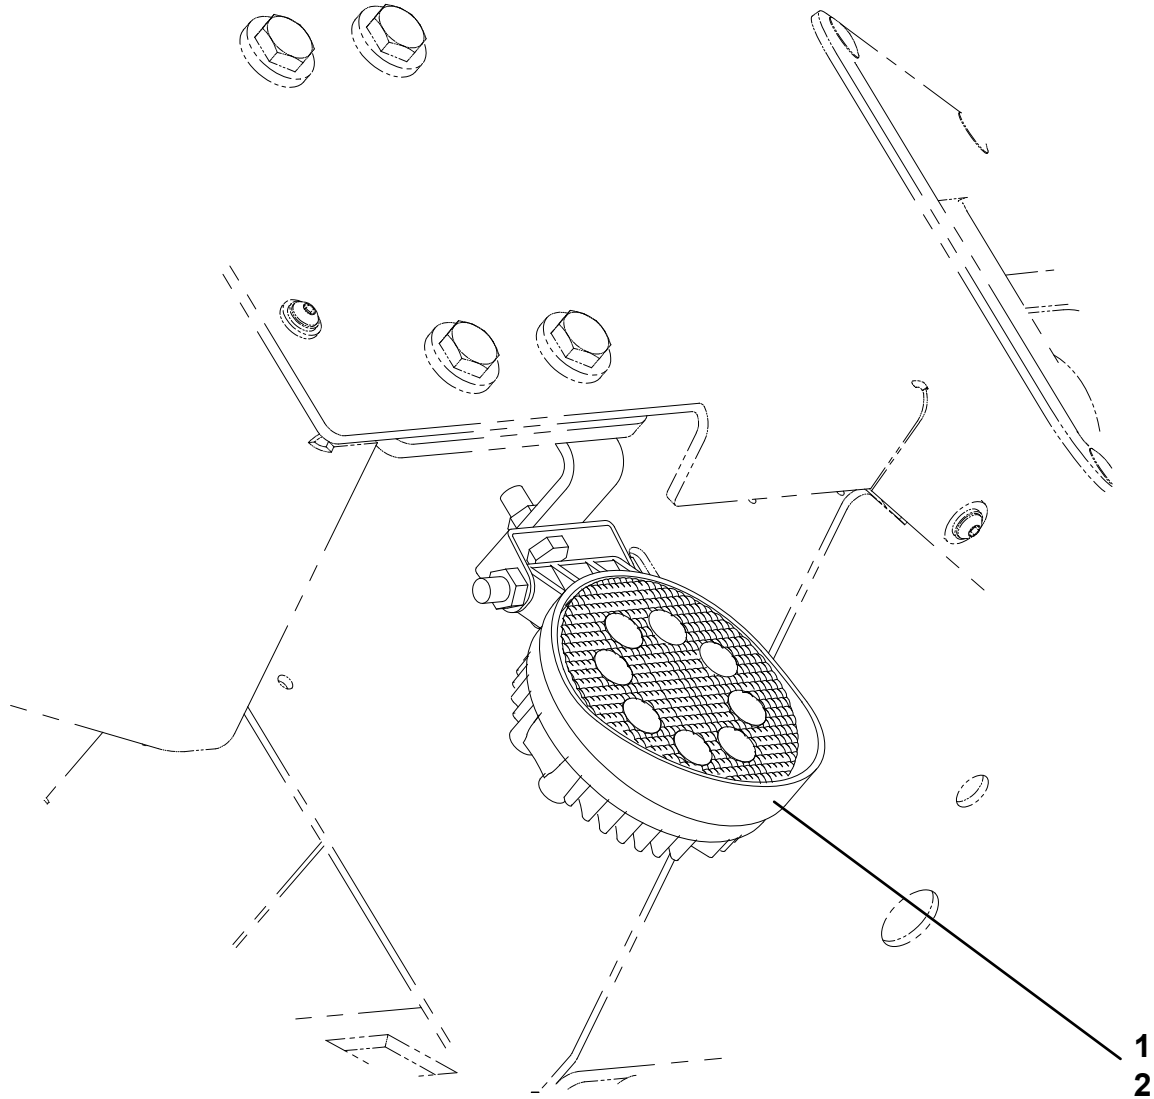

LOWER WORK LIGHT INSTALLATION

ITEM	PART NO.	DESCRIPTION	QTY
1	1001176337	Lamp	2
2	4178000784	Bracket	2

LOWER WORK LIGHT INSTALLATION