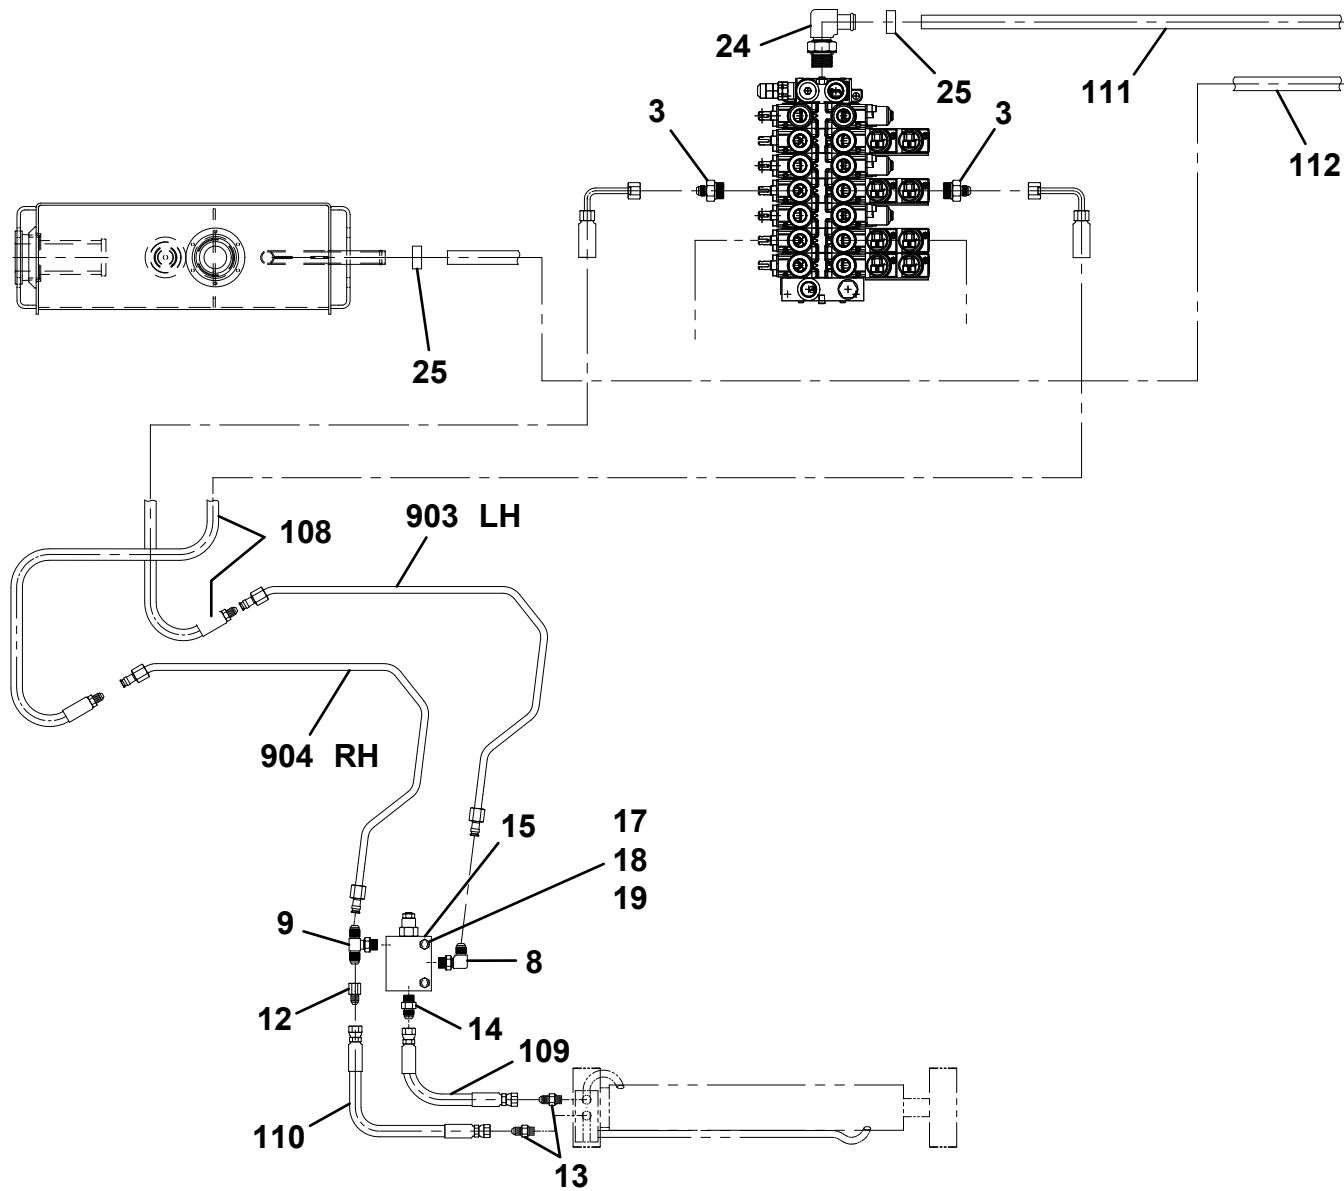

HYDRAULIC LINES & FITTINGS INSTALLATION SINGLE WINCH

CONTROL HANDLES - BASE

ITEM	PART NO.	DESCRIPTION	QTY
1	3551000056	Handle Assy 8.00" Long W/ Black	4
2	3551000057	Handle Assy 10.00" Long W/ Blac	2
4	4763000404	Rod Ctrl 0.38" X 20.23"	1
5	4763000403	Rod Ctrl 0.38" X 19.27", 0.38"-24 X	1
6	4763000402	Rod Ctrl 0.38" X 18.31"	1
10	4763000154	Rod 0.50" Dia X 68.00"	3
11	7690101200	Pin 0.19" Dia X 0.75" Clevis	3
12	7690000810	Pin 0.063" X 0.50" Cotter	3
13	7765000006	Rod End 0.38"-16nc - 1.88" Long	3
14	4314000085	Coverplate 0.12" X 11.50" X 11.5"	2
15	7120000046	Bolt 0.25"-20nc X 0.75" Self Ss	8
16	7660160000	Nut 0.38"-16nc Gr2 Hex- Plated	3
17	7330000538	Decal Control MPL40	2
18	7690141600	Pin 0.25"Dia X 1.00" Clevis	3
19	7691000075	Pin Hairpin Cotter 0.19" - 0.25"	3