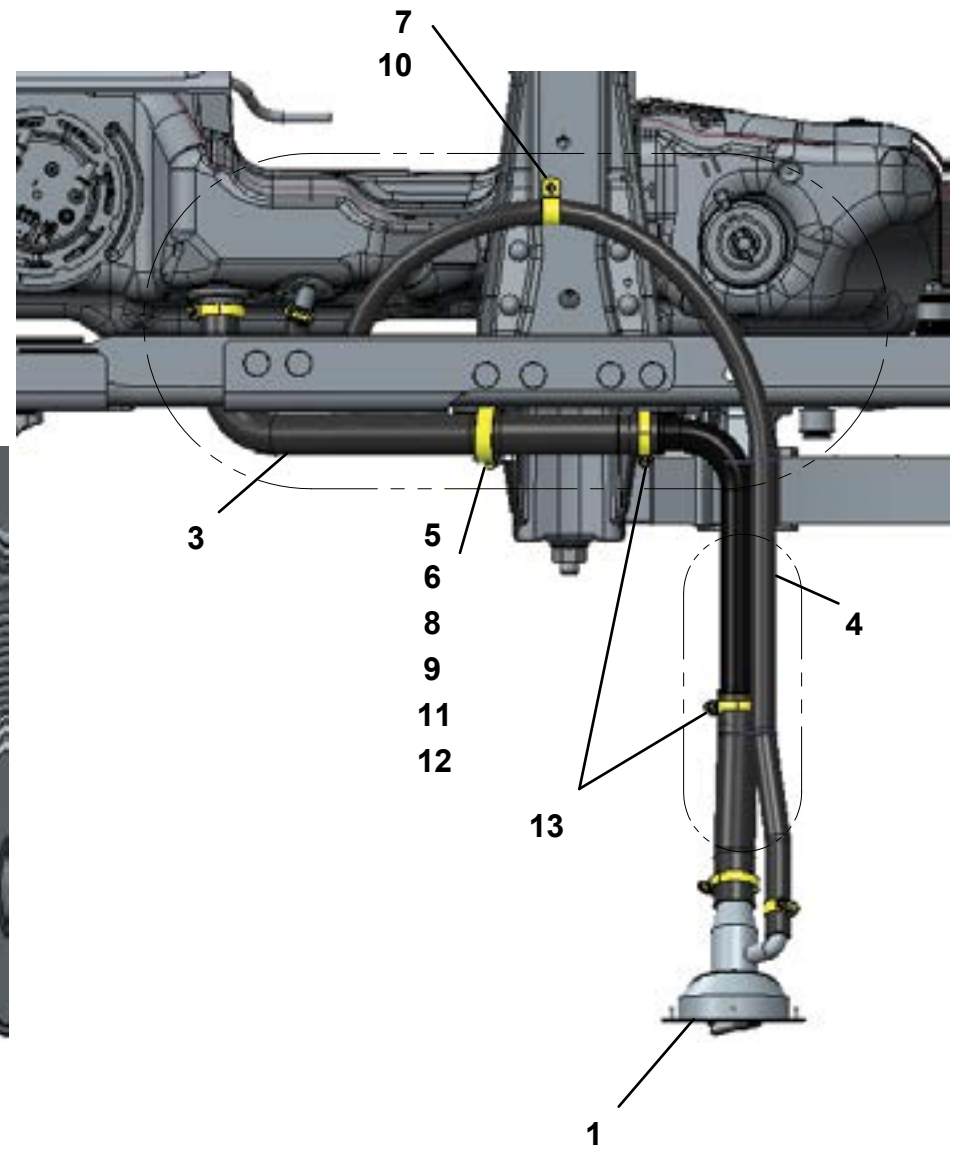

2017 FORD FUEL FILLER INSTALLATION

ITEM	PART NO.	DESCRIPTION	QTY
1	2178000062	Fuel Filler Bracket	1
2	2570000171	Fuel Filler Support	1
3	7570000037	Hose	1
4	7570000017	Hose	1
5	7274000076	Clamp	1
6	7274000071	Clamp	1
7	7274000105	Clamp	1
8	7785152420	Screw, 0.31"-18NC x 1.50	1
9	7115151050	Capscrew, 0.31"-18NC x 1.25"	1
10	3941506	Screw, 0.31"-18NC x 0.75"	1
11	7950150161	Flatwasher, 0.31" ID	1
12	7660152601	Locknut, 0.31"-18NC	2
13	7274000005	Clamp	2
14	7443000483	Fitting	1

2017 FORD FUEL FILLER INSTALLATION