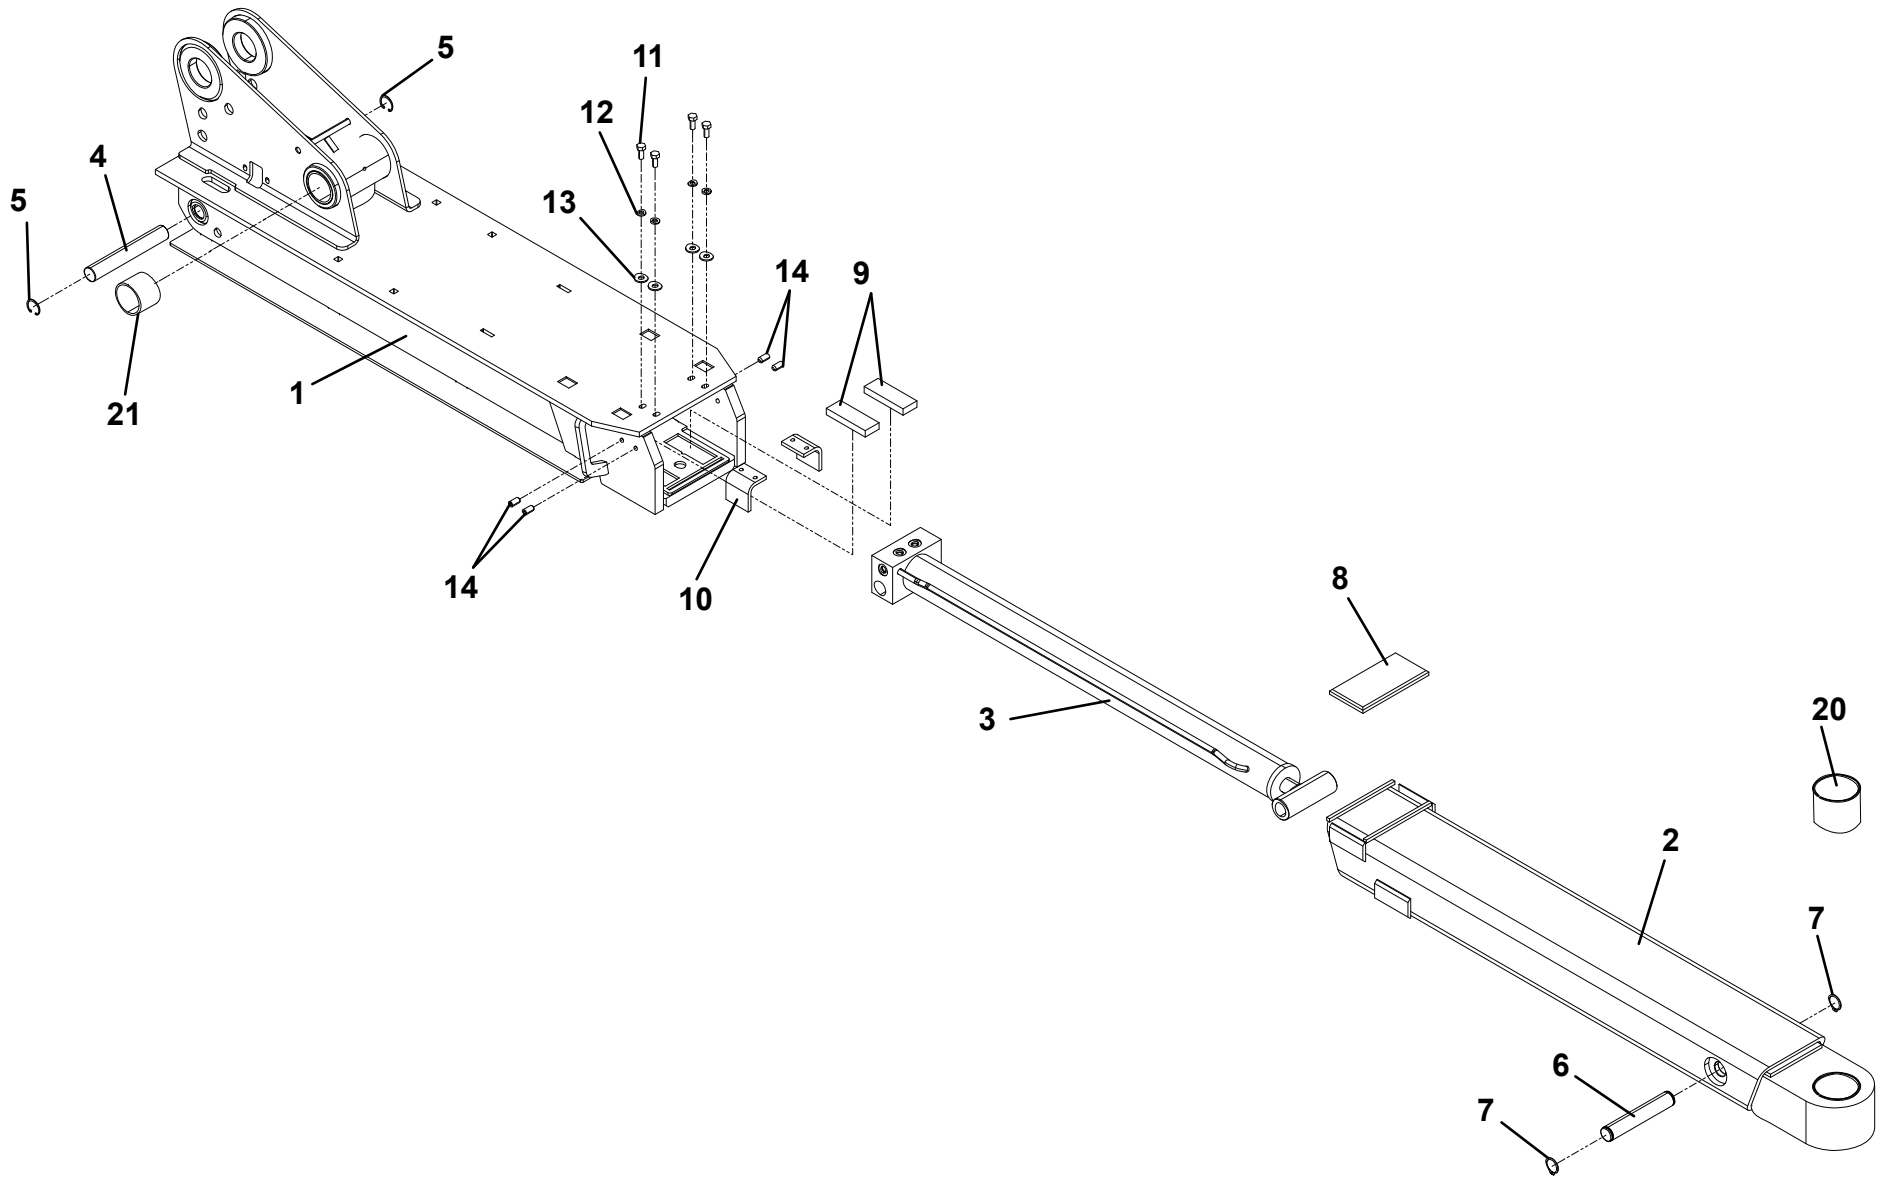

BOOM, UNDERLIFT - MANUAL GRIDS

ITEM	PART NO.	DESCRIPTION	QTY
1	1001207976	Boom, Base	1
2	3170000393	Boom, Inner	1
3	7320000077	Cylinder	1
4	4691000308	Pin	1
5	7754000056	Snap Ring	2
6	4691000307	Pin	1
7	3760115	Retaining Ring	2
8	4679000046	Pad	1
9	4679000213	Pad	2
10	4017001502	Angle	2
11	7104150624	Capscrew, 0.31"-24NF x 0.75"	4
12	4761500	Washer, 0.63" ID	4
13	4751500	Washer, 0.63" ID	4
14	7785161274	Set Screw, 0.38" - 16NC x 0.75"	4
15	3020039	Moly Paste	A/R
16	1001152707	Lube	A/R
17	1001155141	Lube	A/R
18	1001095650	Adhesive	A/R
19	1001204776	Fitting	1
20	7209000030	Bushing	1

BOOM, UNDERLIFT - MANUAL GRIDS