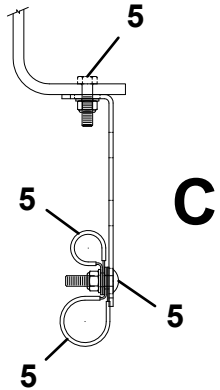

# SUPPLY PRESSURE & RETURN HOSE INSTALL 144" WB 2011+ DODGE

**HYDRAULIC LINES & FITTINGS INSTALLATION DW ALL SOLENOID**

ITEM	PART NO.	DESCRIPTION	QTY	ITEM	PART NO.	DESCRIPTION	QTY
1	1001133325	Hose,Kit HLF MPL40 Dw All Sol	1	42	1001131323	Clamp, Assy Kit Stauff 0.38" Tube	2
2	7445080843	Adapter #8JIC(M) X #8"O"(M) St	8				
3	7445060843	Adapter #6JIC(M) X #8"O"(M) St	6				
4	7443000231	Fitting 90 Degree Elbow	2				
5	7445081046	Elbow #8 JIC (M) X # 10 "O" (M	1				
6	7445081045	Elbow #8JIC(M) X #10"O"(M) 90	4				
7	7443000372	Fitting T- Run 3m #6 JIC	2				
8	7445060645	Elbow #6JIC(M)-#6"O"(M) 90 Deg	8				
9	7445060647	Branch #6JIC(2m)-"O" (M) Tee	2				
10	7445060646	Elbow #6JIC(M)-#6"O"(M) 45 Deg	4				
11	7445060643	Adapter Straight 0.38" O-Ring To	3				
12	7443000105	Reducer #6 JIC(F) - #4 JIC(M)	1				
13	7445040443	Adapter Str #4JIC-#4 "O" Ring	2				
14	7445040643	Adapter, Str #4 JIC-#6 "O" Rin	1				
15	7935000308	Valve Assy C-Bal Hydro Air	1				
16	1001173683	Valve, Cb Sun Cbbg-Ljn-Eci Body	1				
17	7115151650	Capscrew 0.31"-18nc X 2.00" Hex	8				
18	7950150161	Flatwasher 0.31" Nom Wide - Pla	8				
19	7660152601	Locknut 0.031"-18NC Gr5 Hex Nyloc	8				
020A	8565000007	Hose 2-0.50" Single Jacket Mill	10				
21	7443000048	Fitting Plug #8"O"(M)	1				
24	7443000168	Adapter #12 "O" X 0.75 ID Beaded	1				
25	7274000080	Clamp Hose Tbolt 1.12" Nom Dia	4				
26	7443000319	Fitting 90 Deg 1.00" Nptm X 0.75"	2				
27	7430000003	Filter Assy Oil W/Element #Aa	1				
28	7114140618	Capscrew 0.25" - 20nc X 0.75" Ss B	2				
29	7950140003	Lockwasher 0.25" Nom Reg S/S	2				
30	7950140143	Flatwasher 0.25" Nom Narrow Ss	2				
31	7470000002	Gauge #15Mst-01B60 Oil Filter	1				
32	7443000066	Fitting 45el.13npt Male X 0.13"n	1				
33	4567131080	Hose 0.50" X 80" #8 St(Fsw) - #8	2				
34	7577000622	Kit Tube Hlf Base MPL40	1				
35	7445080847	Ftg #8 JIC(2m) - #8 "O"(M) Bra	2				
36	7935000258	Valve Ext. Relief #Rpec-Lan-Fg	2				
37	7115140650	Capscrew 0.25"-20nc X 0.75" Hex	4				
38	7950140141	Flatwasher 0.25" Nom Narrow	4				
39	7950140003	Lockwasher 0.25" Nom Reg S/S	4				
40	7445080818	Nut #8JIC (F) Cap	1				
41	1001131306	Clamp, Assy Kit Stauff 0.38" Tube	13				