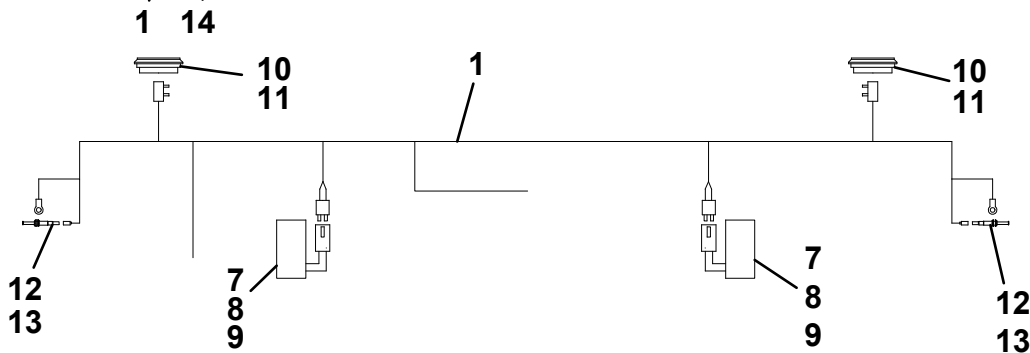

ELECTRICAL ASSEMBLY PYLON & TUNNEL

ITEM	PART NO.	DESCRIPTION	QTY
1	7552000295	Harness	1
2	7590000105	Light	1
3	7178000025	License Plate Bracket	1
4	7346000039	Tube	6in
5	7894000042	Tie Strap	8
6	5526000553	Tie Strap	8
7	7790100856	Screw, #10 X 0.50"	4
8	7590000273	Light	2
9	7661000047	Nut, #8-10	4
10	7493000009	Light	2
11	7590000342	Light	2
12	7870000115	Switch	2
13	7413000013	Fastener	2
14	7493000011	Grommet	1
15	7950100163	Flatwasher, #10 ID	2

ELECTRICAL ASSEMBLY PYLON & TUNNEL