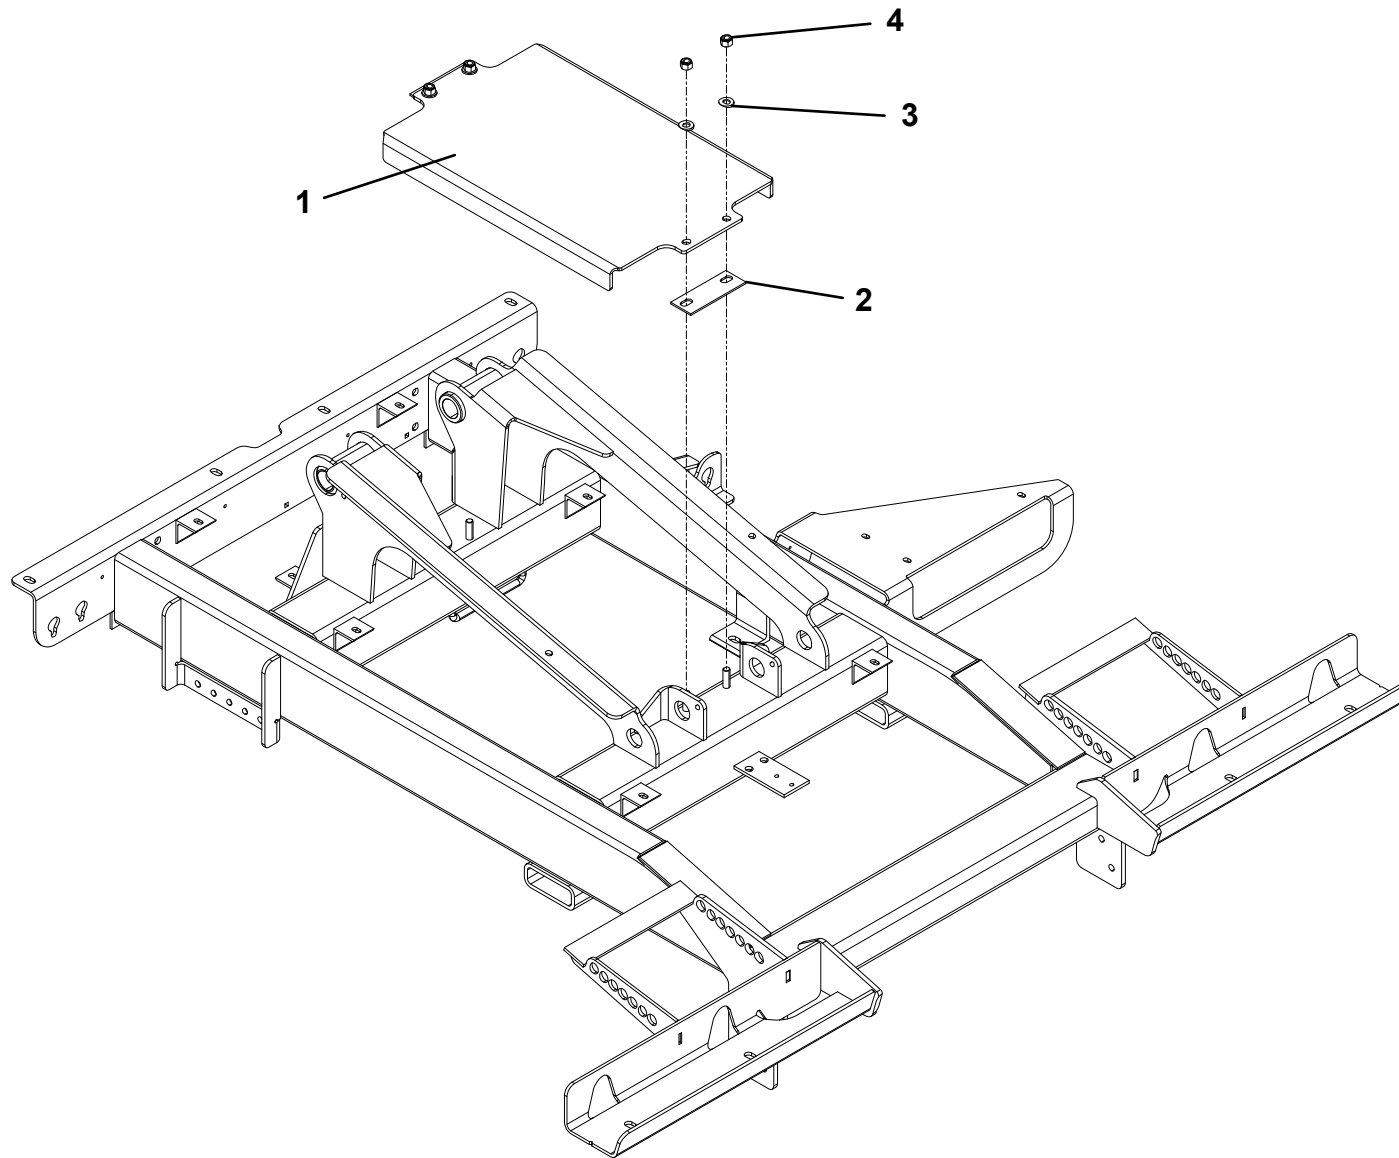

BODY MID DECK FILLER COVER PLATE

ITEM	PART NO.	DESCRIPTION	QTY
1	4314000205	Coverplate 0.19" X 19.29" X 27.1"	1
2	4090000008	Belt 0.13" X 2.00" X 5.50" Poly	2
3	7950180141	Flatwasher 0.50" Nom Narrow	4
4	7660182601	Locknut 0.50"-13NC Gr5 Hex Nylo	4

BODY MID DECK FILLER COVER PLATE