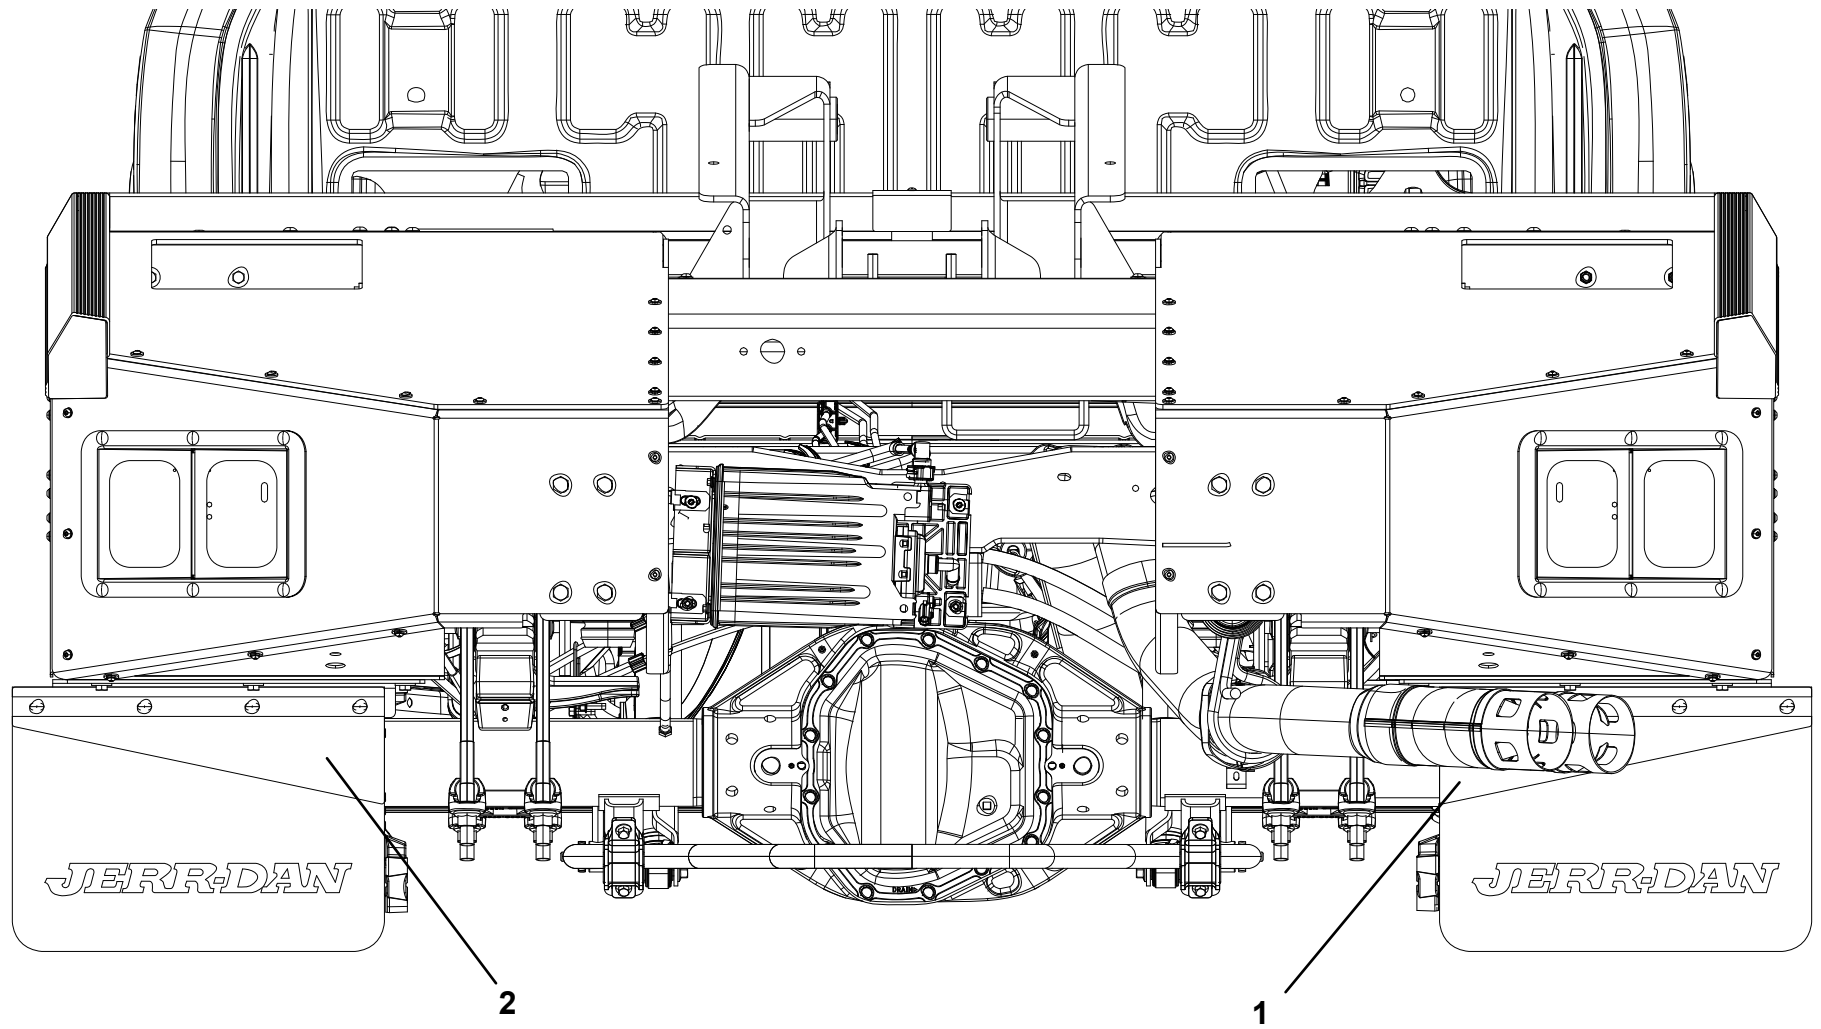

ANTI-SAIL INSTALLATION

ITEM	PART NO.	DESCRIPTION	QTY
1	1001221652	Bracket, RH	1
2	1001221653	Bracket, LH	1

ANTI-SAIL INSTALLATION