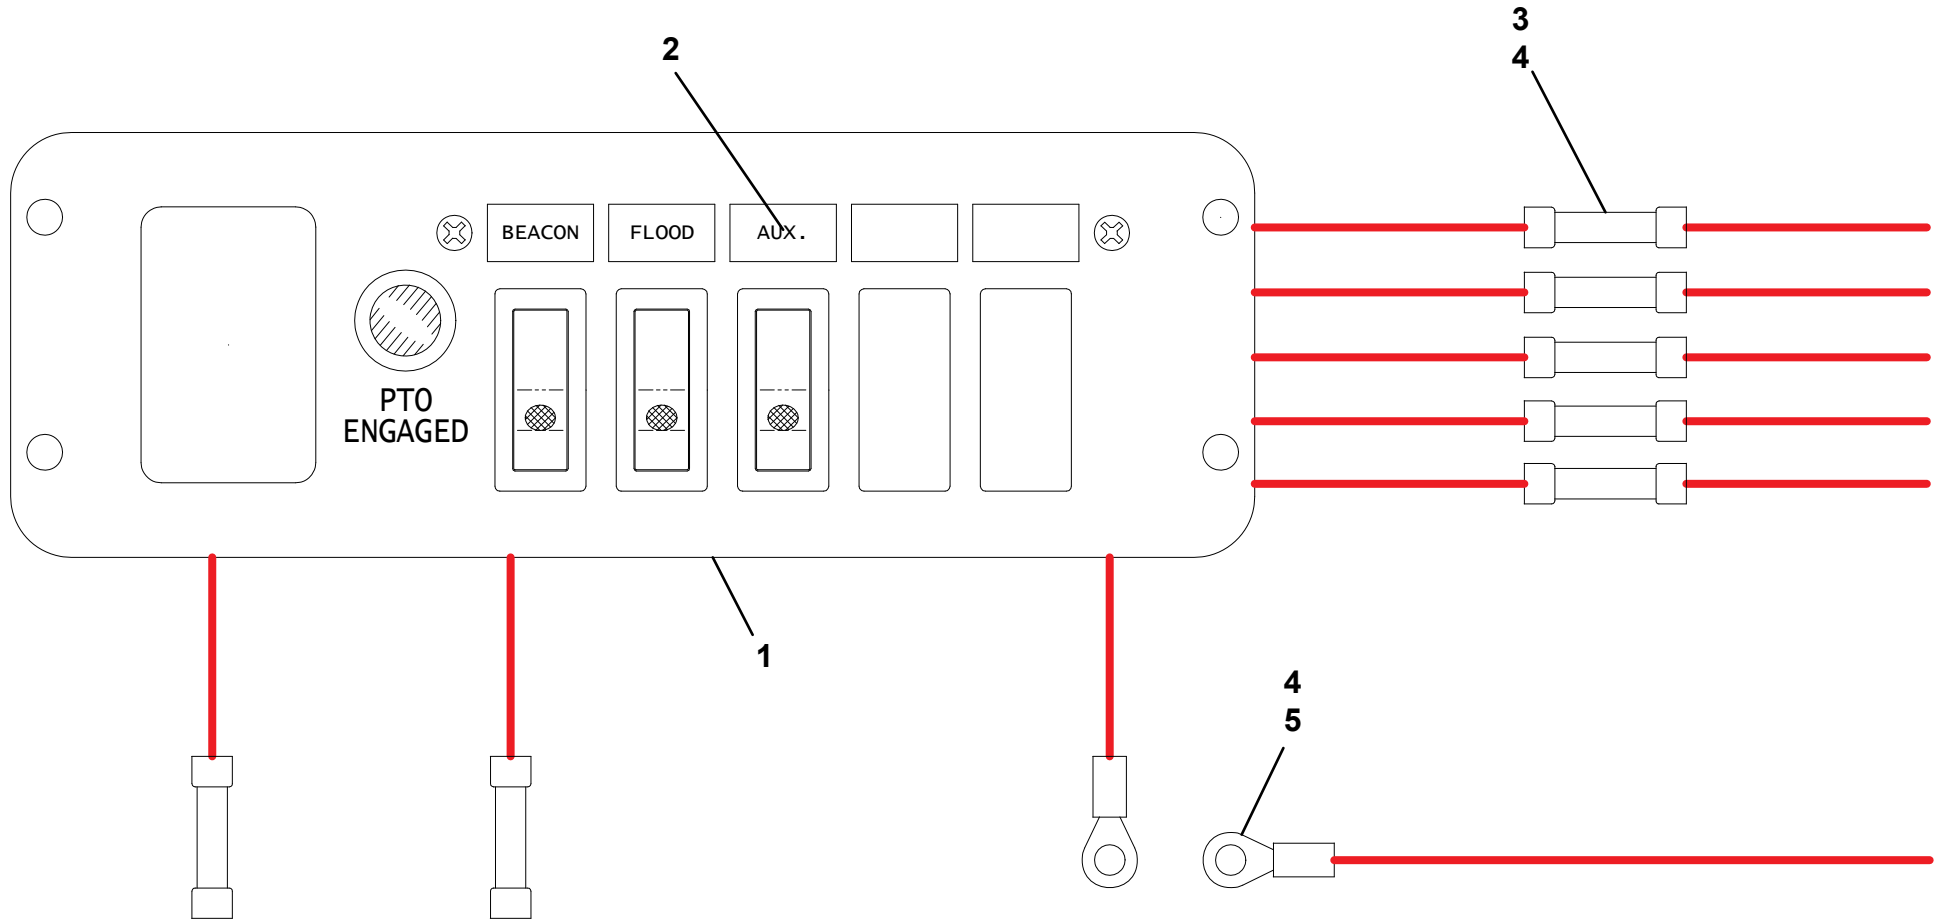

SWITCH PANEL UNDER-DASH, 3 FUNCTION

ITEM	PART NO.	DESCRIPTION	QTY
1	7870000134	Switch Panel	1
2	7330000288	Decal	1
3	7346000242	Connector	2
4	7345001713	Connector	4
5	7345211701	Terminal	1
6	4346000005	Heat Shrink Tubing	1
7	8597650003	Wire Loom	2
8	5526000553	Tie Strap	6

SWITCH PANEL UNDER-DASH, 3 FUNCTION