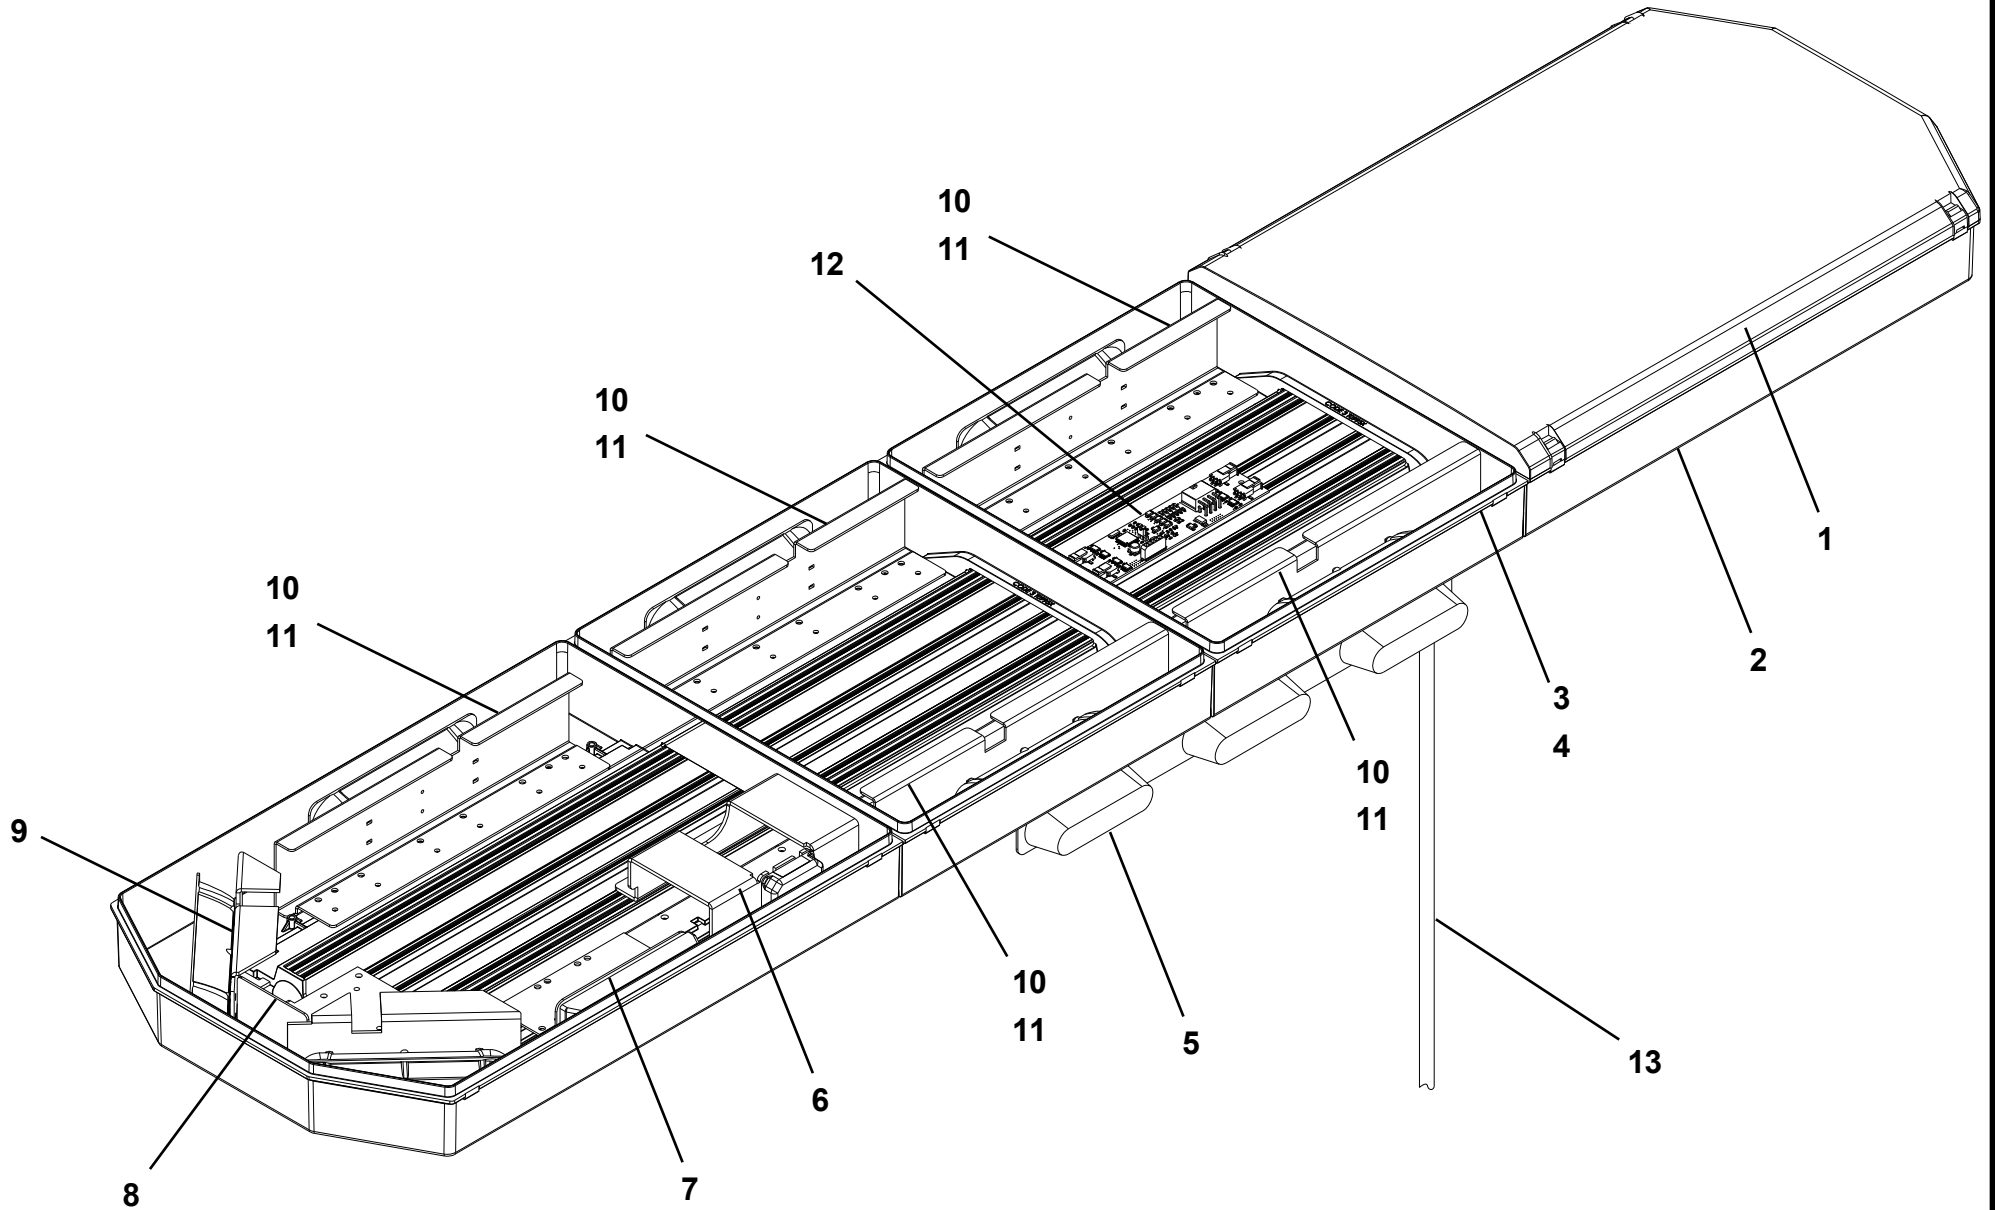

LIGHTBAR - CODE 3 - 1001136990

ITEM	PART NO.	DESCRIPTION	QTY
1	9590310197	Lens, Clear Upper Outboard	2
2	9590310200	Lens, Clear, Lower Outboard	2
3	9590310203	Lens, Clear Lower Center	2
4	9590310195	Lens, Clear Upper Center	2
5	1001126269	3 Light D.O.T. Strip	1
6	70050164	Worklight, LED	2
7	1001130702	Module, LED Stop/Tail/Turn	2
8	70050166	Bracket, Blank	4
9	9590310206	Module, Bracket	4
10	9590310205	Module, Led Amber	6
11	9590310202	Bracket, Mounting	6
12	70050167	Controller, General	1
13	70050165	Cable, Jerr-Dan 9 Wire	1
14	70050980	Harness, Internal Input	1
15	70050981	Harness, Internal Output	1

LIGHTBAR - CODE 3 - 1001136990