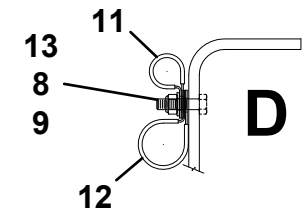

SUPPLY PRESSURE & RETURN HOSE INSTALL 137" WB CHEVY

ITEM	PART NO.	DESCRIPTION	QTY
1	1001132838	Hose Kit	1
2	7443000412	Elbow	1
3	7274000002	Clamp	2
4	1001132794	Clamp	4
5	1001132800	Clamp	2
6	4706003844	Plate	1
7	7115151064	Bolt, 0.31"-18NC x 1.25"	1
8	7950150161	Flatwasher, 0.31" ID	7
9	7660152601	Locknut, 0.31"-18NC	7
10	7115151050	Capscrew, 0.31"-18NC x 1.25"	3
11	7274000040	Clamp	6
12	7274000041	Clamp	3
13	7115150864	Bolt, 0.31"-18NC x 1.00"	3
14	8632000002	Trim	3in
15	7819000013	Sleeve	2

SUPPLY PRESSURE & RETURN HOSE INSTALL 137" WB CHEVY