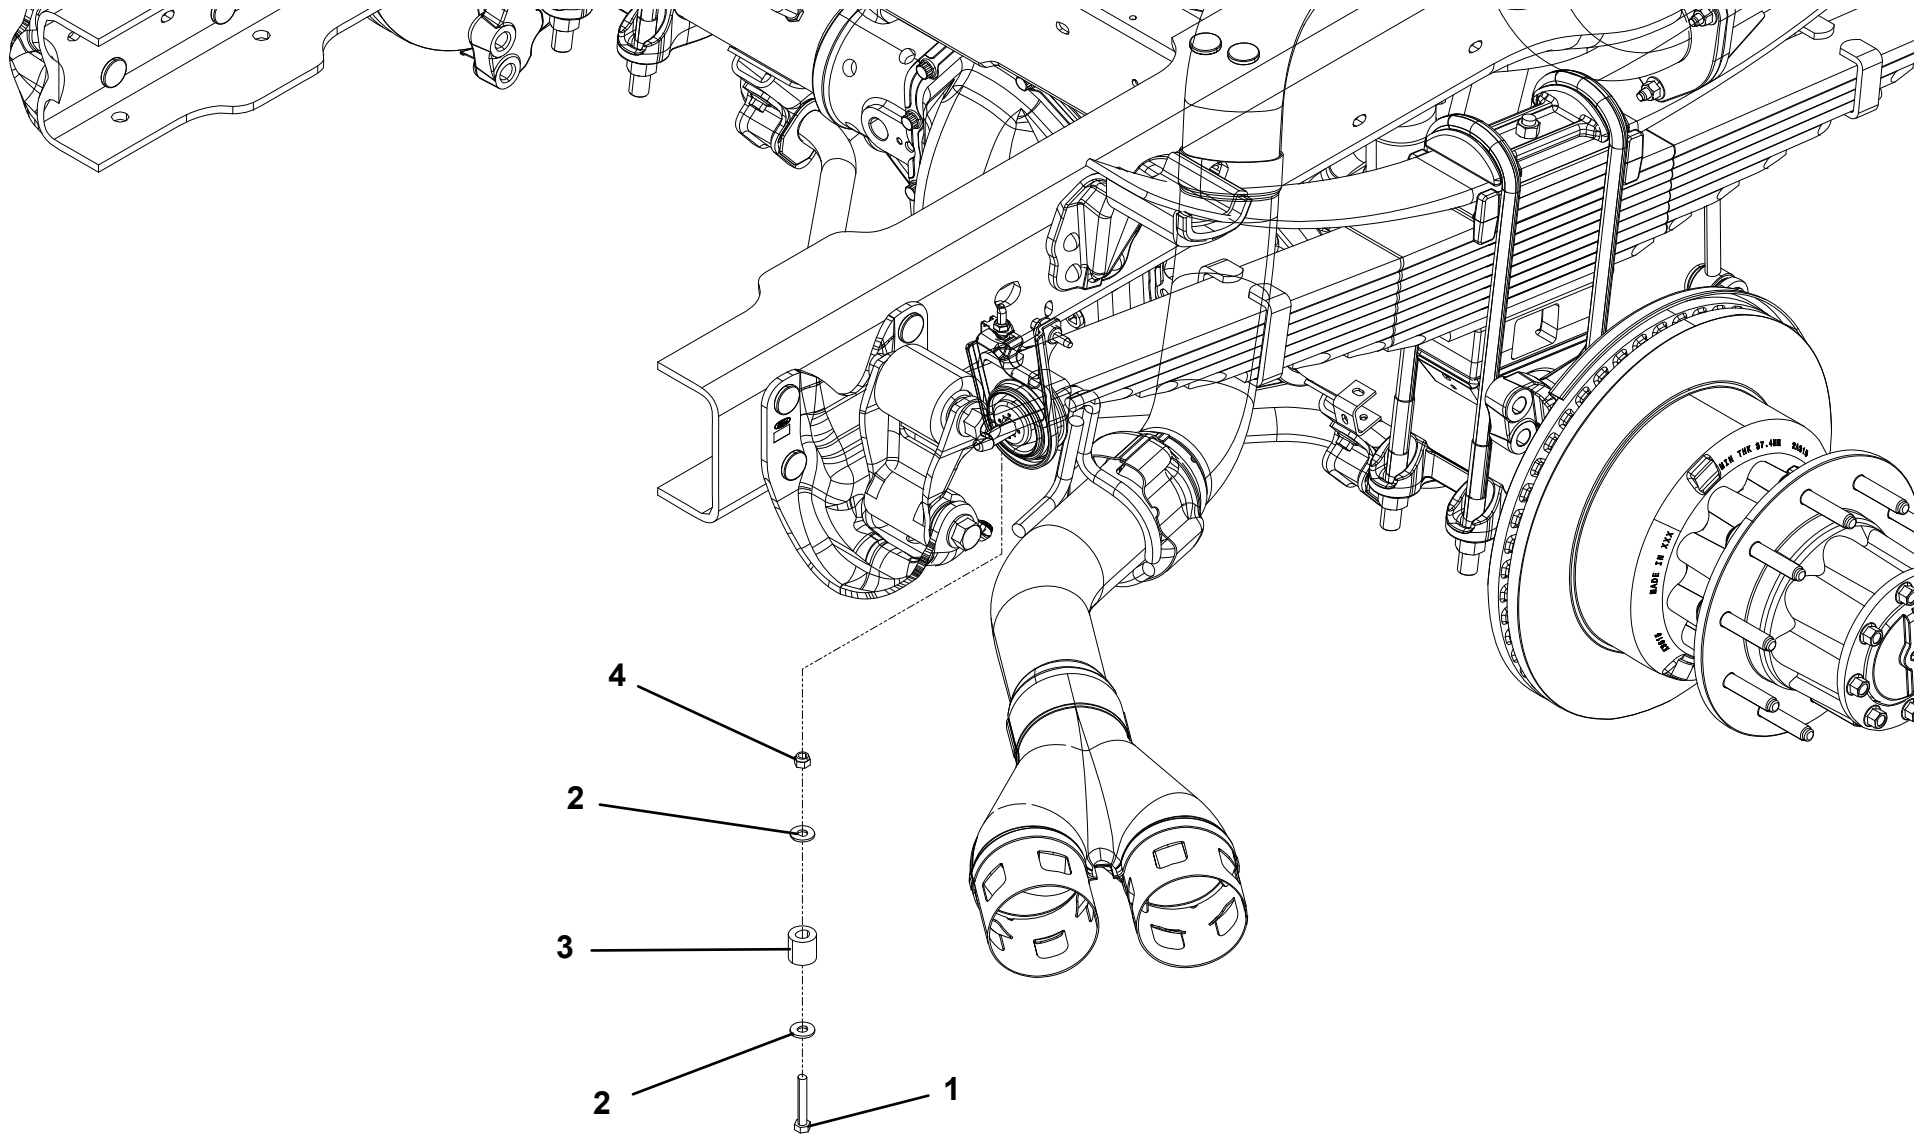

2017 FORD EXHAUST REWORK INSTALLATION

ITEM	PART NO.	DESCRIPTION	QTY
1	0641516	Capscrew, 0.31"-18NC x 2.00"	1
2	4751500	Washer, 0.31" ID	2
3	1001220833	Shim	1
4	7660152601	Locknut, 0.31"-18NC	1

2017 FORD EXHAUST REWORK INSTALLATION