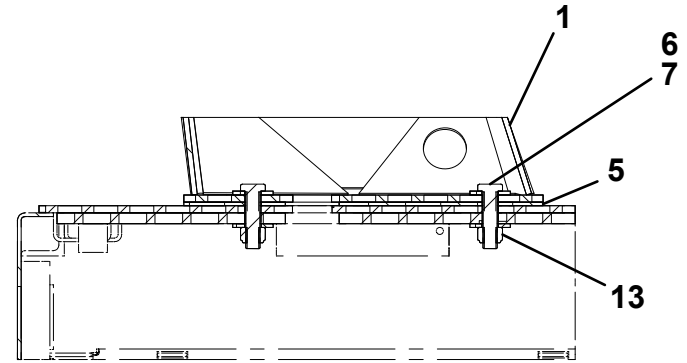

LIGHT PYLON INSTALLATION 41.50"

ITEM	PART NO.	DESCRIPTION	QTY
1	3509570111	Light Pylon	1
2	4263000689	Channel	1
3	4314000103	Cover Plate	2
5	7796000101	Gasket	2
6	7115181650	Capscrew, 0.50"-13NC x 2.00"	4
7	7950180161	Flatwasher, 0.50" ID	8
8	7413000002	Nutsert, 0.25"-20NC	8
9	7114140818	Capscrew, 0.25"-20NC x 1.00"	8
10	7950140143	Flatwasher, 0.25" ID	20
11	7114140618	Capscrew, 0.25"- 20NC x 0.75"	12
12	7661000019	U-Nut, 0.25"-20NC	12
13	7660182601	Locknut, 0.50"-13NC	4

LIGHT PYLON INSTALLATION 41.50"