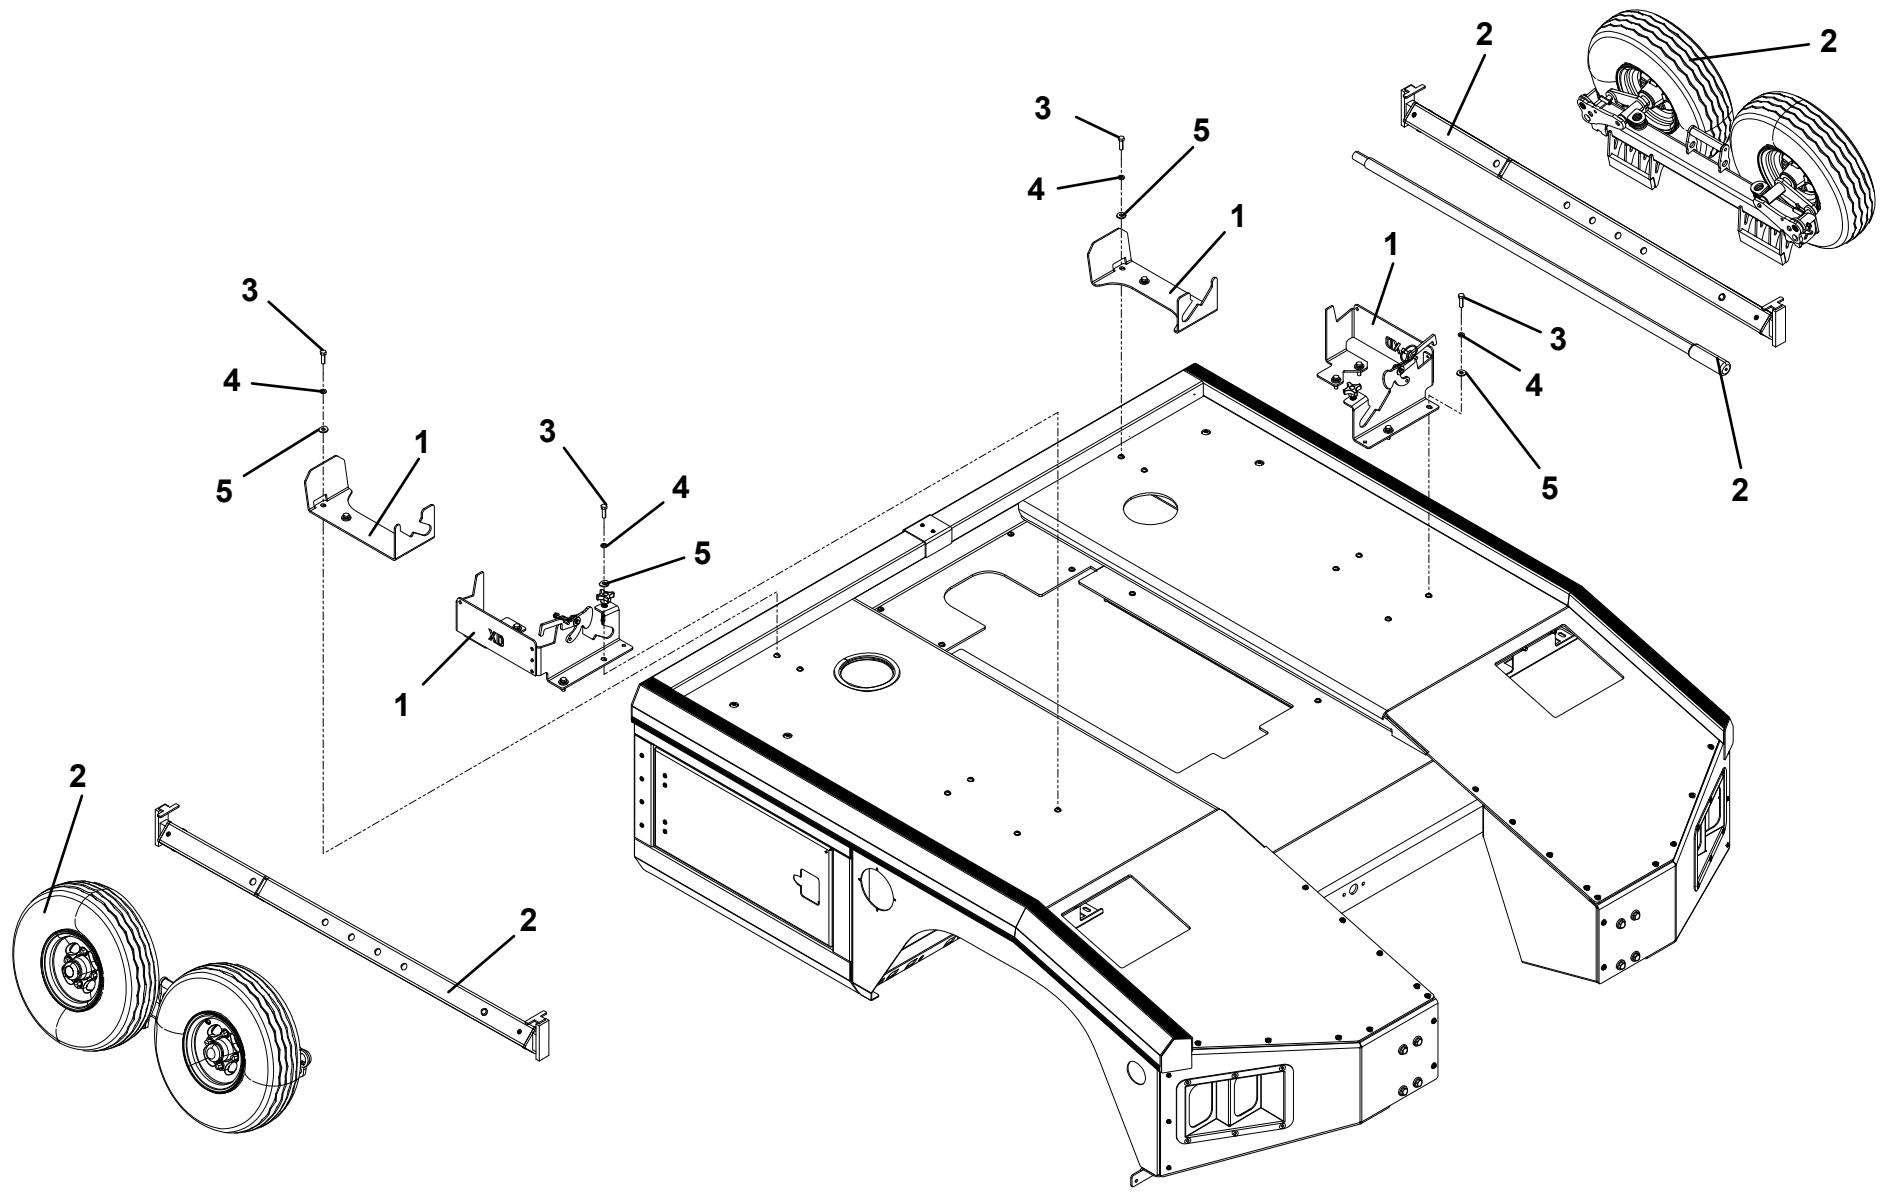

TOW DOLLY INSTALLATION

ITEM	PART NO.	DESCRIPTION	QTY
1	1001223286	Tow Dolly Mount	1
2	1001223285	Tow Dollies	1
3	7114161050	Capscrew, 0.38" - 16NC x 1.25"	12
4	4761600	Lockwasher, 0.38" ID	12
5	7950160163	Flatwasher, 0.38" ID	12

TOW DOLLY INSTALLATION