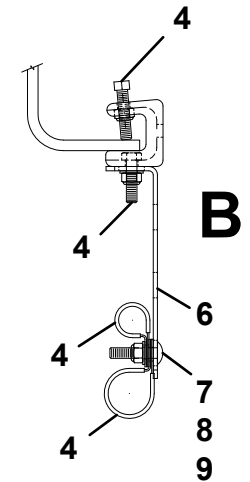

# SUPPLY PRESSURE & RETURN HOSE INSTALL 144" WB 2011+ DODGE

**HYDRAULIC LINES & FITTINGS INSTALLATION DW ALL SOLENOID**

ITEM	PART NO.	DESCRIPTION	QTY	ITEM	PART NO.	DESCRIPTION	QTY
1	1001133325	Hose,Kit HLF MPL40 Dw All Sol	1	42	1001131323	Clamp, Assy Kit Stauff 0.38" Tube	2
2	7445080843	Adapter #8JIC(M) X #8"O"(M) St	8				
3	7445060843	Adapter #6JIC(M) X #8"O"(M) St	6				
4	7443000231	Fitting 90 Degree Elbow	2				
5	7445081046	Elbow #8 JIC (M) X # 10 "O" (M	1				
6	7445081045	Elbow #8JIC(M) X #10"O"(M) 90	4				
7	7443000372	Fitting T- Run 3m #6 JIC	2				
8	7445060645	Elbow #6JIC(M)-#6"O"(M) 90 Deg	8				
9	7445060647	Branch #6JIC(2m)-"O" (M) Tee	2				
10	7445060646	Elbow #6JIC(M)-#6"O"(M) 45 Deg	4				
11	7445060643	Adapter Straight 0.38" O-Ring To	3				
12	7443000105	Reducer #6 JIC(F) - #4 JIC(M)	1				
13	7445040443	Adapter Str #4JIC-#4 "O" Ring	2				
14	7445040643	Adapter, Str #4 JIC-#6 "O" Rin	1				
15	7935000308	Valve Assy C-Bal Hydro Air	1				
16	1001173683	Valve, Cb Sun Cbbg-Ljn-Eci Body	1				
17	7115151650	Capscrew 0.31"-18nc X 2.00" Hex	8				
18	7950150161	Flatwasher 0.31" Nom Wide - Pla	8				
19	7660152601	Locknut 0.031"-18NC Gr5 Hex Nyloc	8				
020A	8565000007	Hose 2-0.50" Single Jacket Mill	10				
21	7443000048	Fitting Plug #8"O"(M)	1				
24	7443000168	Adapter #12 "O" X 0.75 ID Beaded	1				
25	7274000080	Clamp Hose Tbolt 1.12" Nom Dia	4				
26	7443000319	Fitting 90 Deg 1.00" Nptm X 0.75"	2				
27	7430000003	Filter Assy Oil W/Element #Aa	1				
28	7114140618	Capscrew 0.25" - 20nc X 0.75" Ss B	2				
29	7950140003	Lockwasher 0.25" Nom Reg S/S	2				
30	7950140143	Flatwasher 0.25" Nom Narrow Ss	2				
31	7470000002	Gauge #15Mst-01B60 Oil Filter	1				
32	7443000066	Fitting 45el.13npt Male X 0.13"n	1				
33	4567131080	Hose 0.50" X 80" #8 St(Fsw) - #8	2				
34	7577000622	Kit Tube Hlf Base MPL40	1				
35	7445080847	Ftg #8 JIC(2m) - #8 "O"(M) Bra	2				
36	7935000258	Valve Ext. Relief #Rpec-Lan-Fg	2				
37	7115140650	Capscrew 0.25"-20nc X 0.75" Hex	4				
38	7950140141	Flatwasher 0.25" Nom Narrow	4				
39	7950140003	Lockwasher 0.25" Nom Reg S/S	4				
40	7445080818	Nut #8JIC (F) Cap	1				
41	1001131306	Clamp, Assy Kit Stauff 0.38" Tube	13				