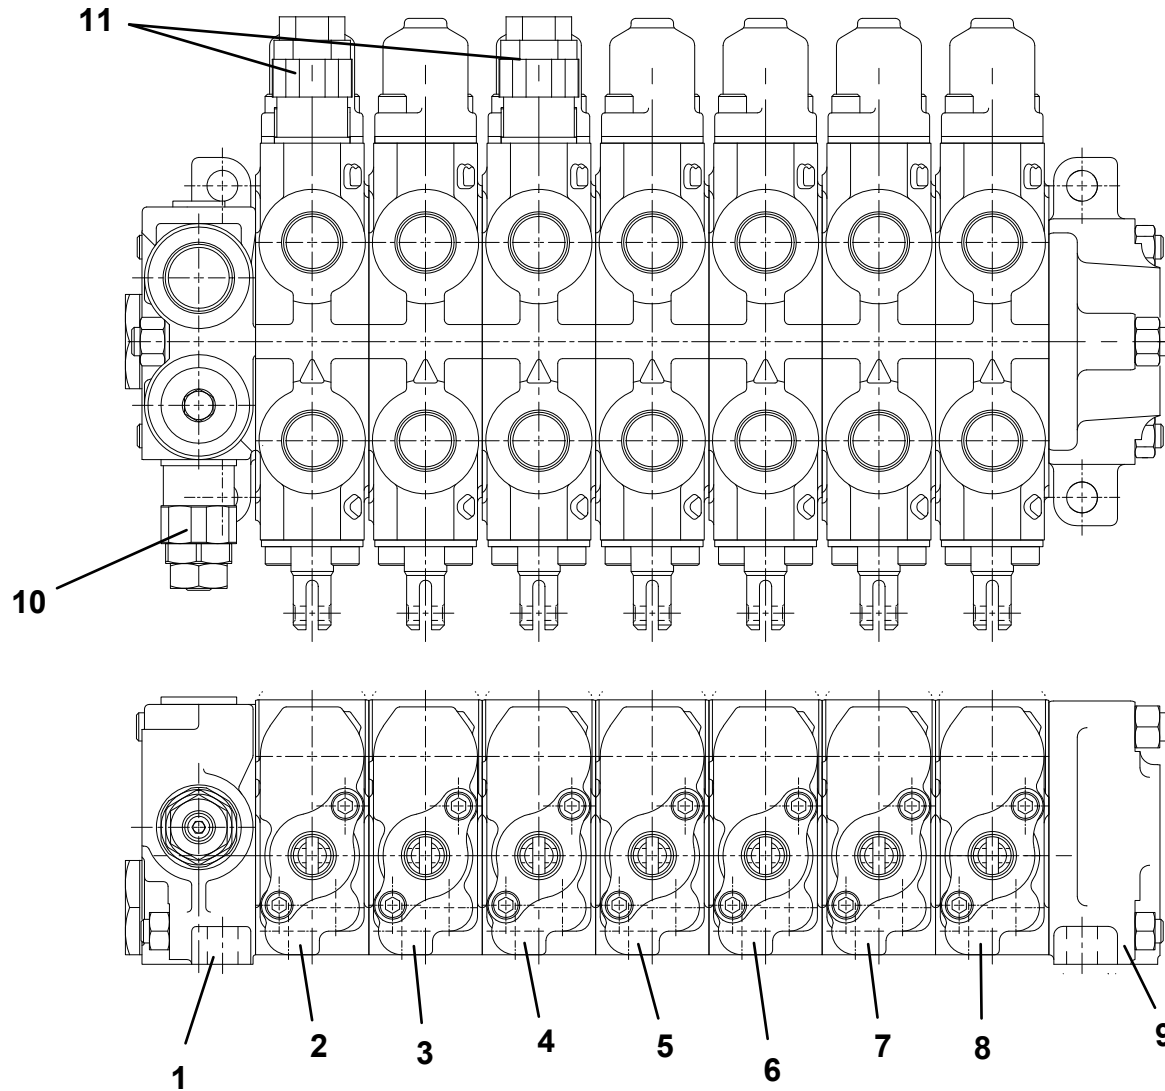

VALVE ASSEMBLY - 7 SECTION - 7935000261

ITEM	PART NO.	DESCRIPTION	QTY
1	7935000169	Inlet	1
2	70050079	Spool Section	1
3	7935000266	Spool Section	1
4	70050079	Spool Section	1
5	7935000266	Spool Section	1
6	7935000266	Spool Section	1
7	7935000266	Spool Section	1
8	7935000266	Spool Section	1
9	70051665	Outlet Section	1
10	9935930106	Relief Valve	1
11	7935000174	Relief Valve	1

VALVE ASSEMBLY - 7 SECTION - 7935000261