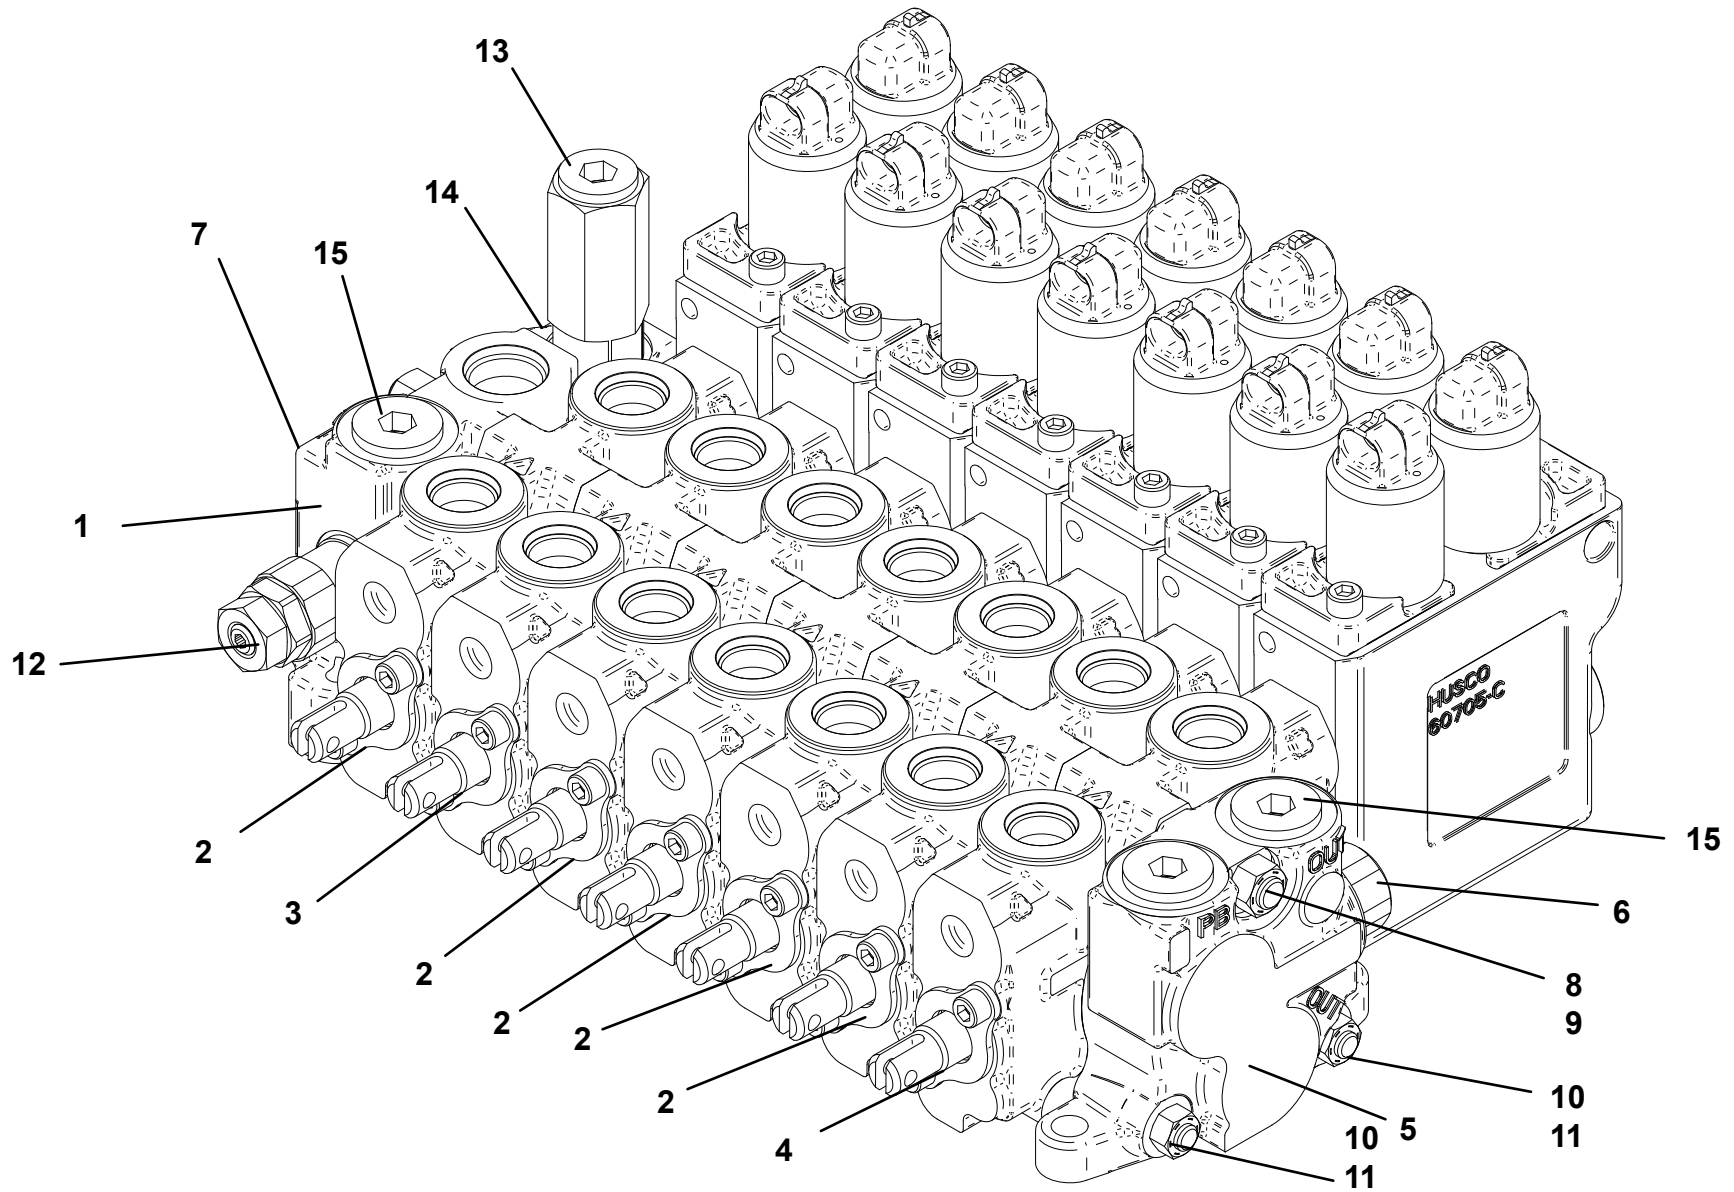

**VALVE ASSEMBLY - 7 SECTION - 7 SOLENOID - 1001132189**

**CONTROLS ELECTRIC CUSTOMER SUPPLIED**

ITEM	PART NO.	DESCRIPTION	QTY
1	1001133439	Harness, Remote	1
2	7120000034	Screw, #10 x 0.75"	1
3	7740000003	Relay	1
4	7345001710	Tab	2
5	7345001714	Terminal	1
6	7345221702	Terminal	1
7	7346000039	Tube	1
8	8977500100	Wire	3ft
9	8597650002	Wire	3ft