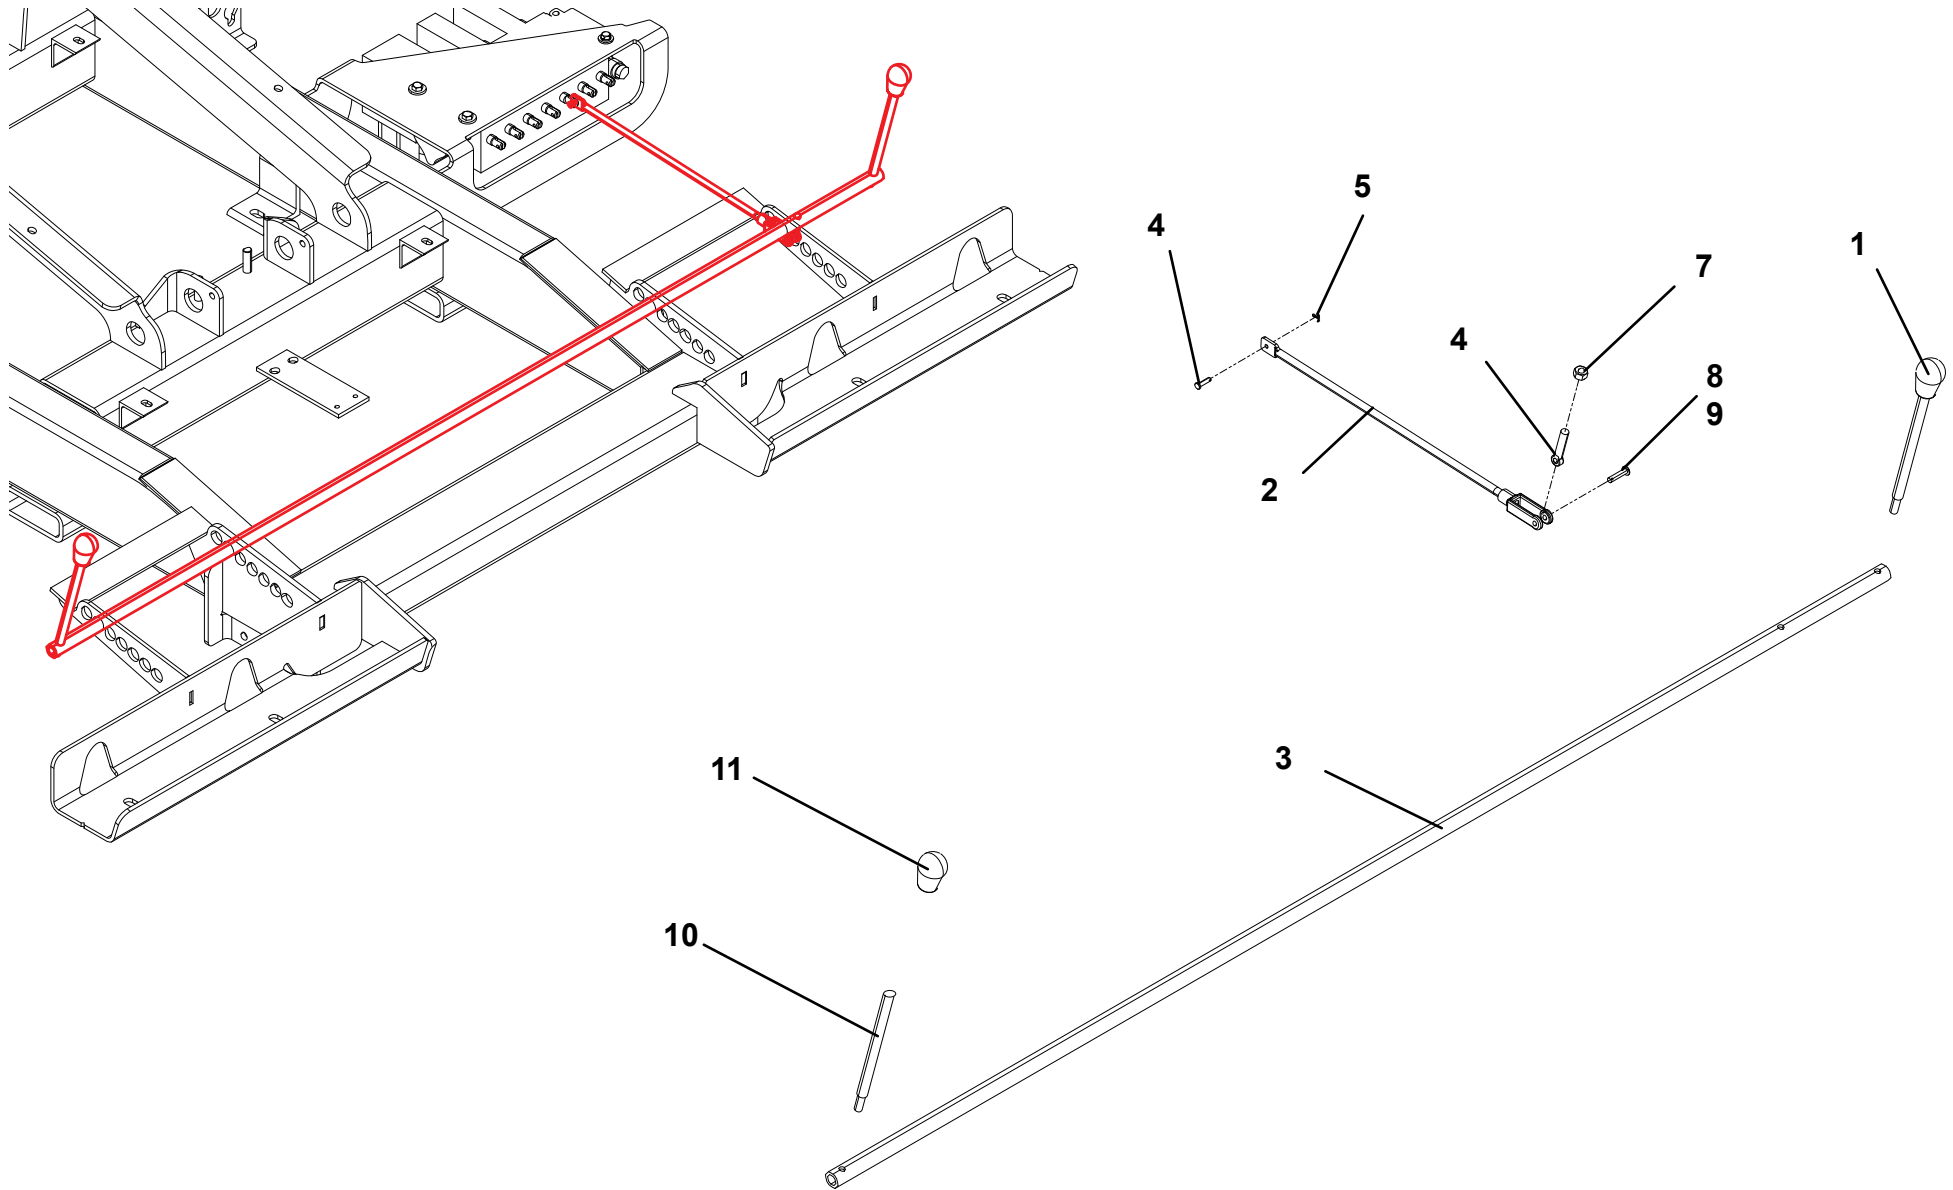

INSTALL CONTROLS SINGLE WINCH

ITEM	PART NO.	DESCRIPTION	QTY
1	3551000057	Handle Assy 10.00" Long W/ Blac	2
2	4763000400	Rod Ctrl 0.38" X 16.39", 0.38"-24 X	1
3	4763000154	Rod 0.50" Dia X 68.00"	1
4	7690101200	Pin 0.19" Dia X 0.75" Clevis	1
5	7690000810	Pin 0.063" X 0.50" Cotter	1
6	7765000006	Rod End 0.38"-16nc - 1.88" Long	1
7	7660160000	Nut 0.38"-16nc Gr2 Hex- Plated	1
8	7690141600	Pin 0.25" Dia X 1.00" Clevis	1
9	7691000075	Pin Hairpin Cotter 0.19" - 0.25"	1
10	4763000431	Rod	2
11	7551000036	Handle	2

INSTALL CONTROLS SINGLE WINCH