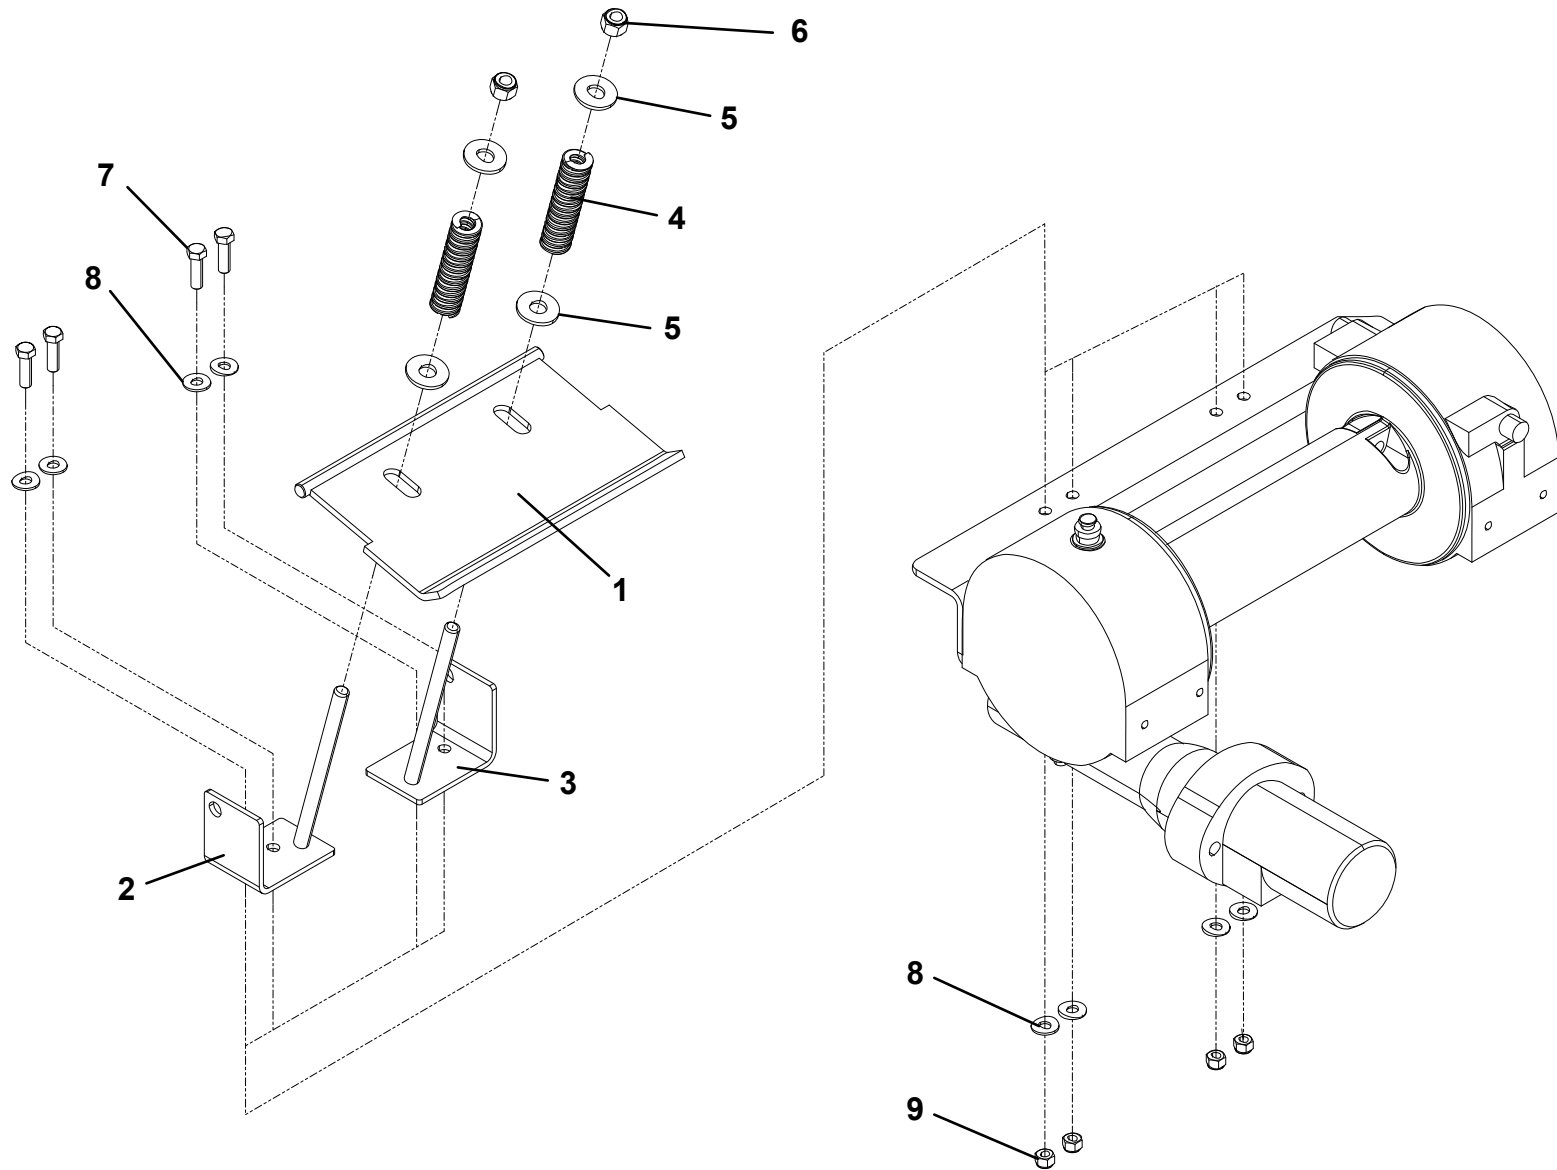

CABLE TENSIONER INSTALLATION

ITEM	PART NO.	DESCRIPTION	QTY
1	3706000099	Plate	1
2	3017000003	Angle, LH	1
3	3017000002	Angle, RH	1
4	7843000004	Spring	2
5	7950180161	Flatwasher, 0.50" ID	4
6	7660182601	Locknut, 0.50"-13NC	2
7	7115161050	Capscrew, 0.38"-16NC x 1.25"	4
8	7950150161	Flatwasher, 0.31" ID	8
9	7660162601	Locknut, 0.38"-16NC	4

CABLE TENSIONER INSTALLATION