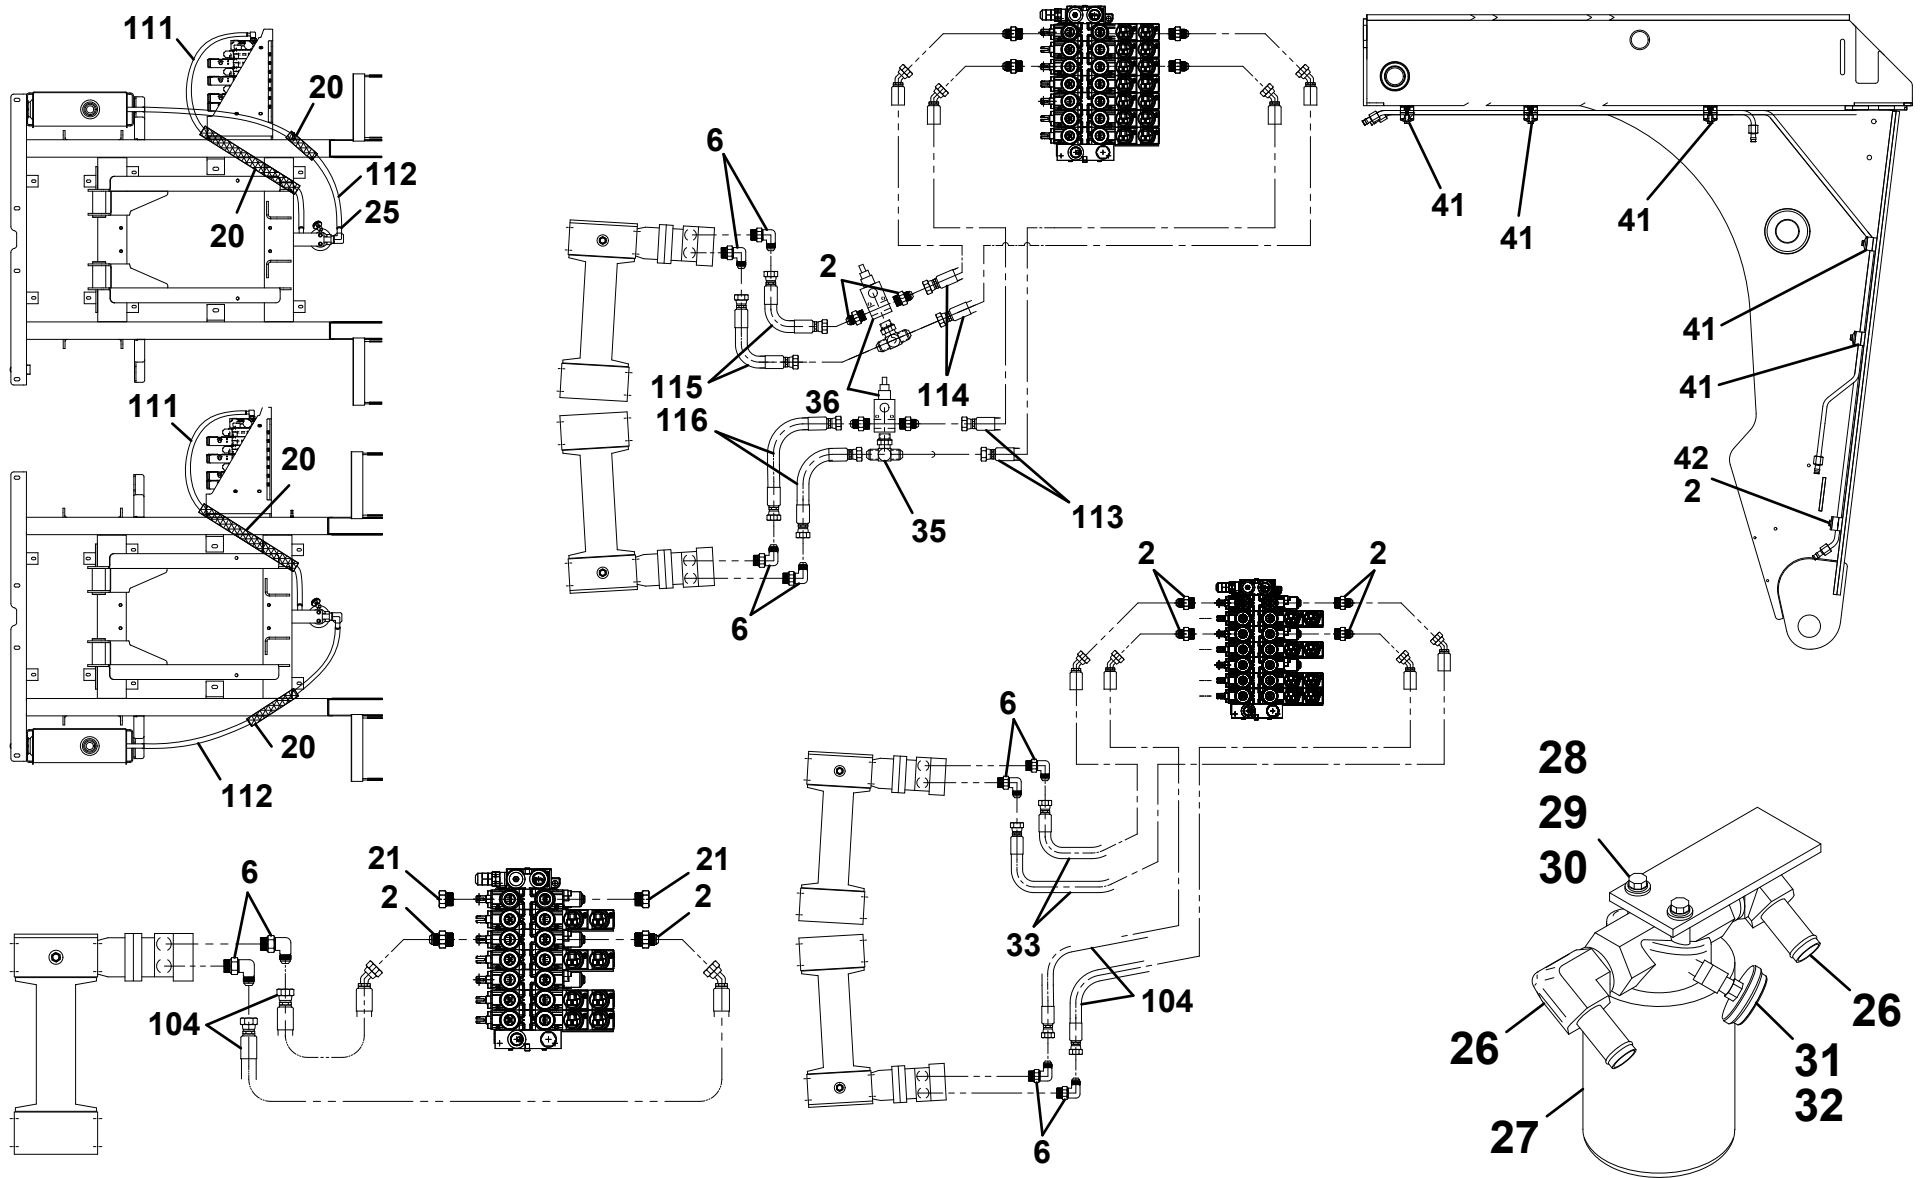

HYDRAULIC LINES & FITTINGS INSTALLATION SINGLE WINCH