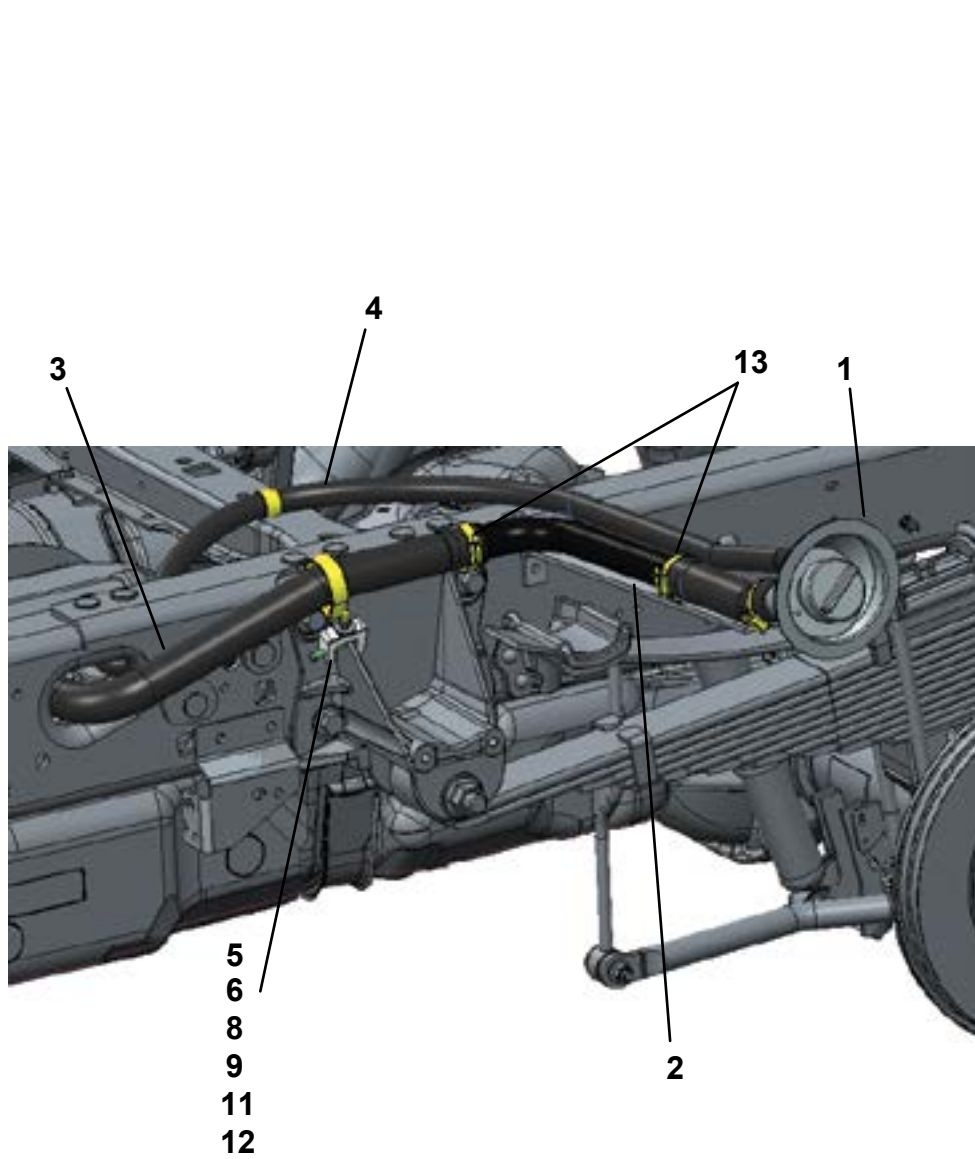

2017 FORD FUEL FILLER INSTALLATION

ITEM	PART NO.	DESCRIPTION	QTY
1	2178000062	Fuel Filler Bracket	1
2	2570000171	Fuel Filler Support	1
3	7570000037	Hose	1
4	7570000017	Hose	1
5	7274000076	Clamp	1
6	7274000071	Clamp	1
7	7274000105	Clamp	1
8	7785152420	Screw, 0.31"-18NC x 1.50	1
9	7115151050	Capscrew, 0.31"-18NC x 1.25"	1
10	3941506	Screw, 0.31"-18NC x 0.75"	1
11	7950150161	Flatwasher, 0.31" ID	1
12	7660152601	Locknut, 0.31"-18NC	2
13	7274000005	Clamp	2
14	7443000483	Fitting	1

2017 FORD FUEL FILLER INSTALLATION