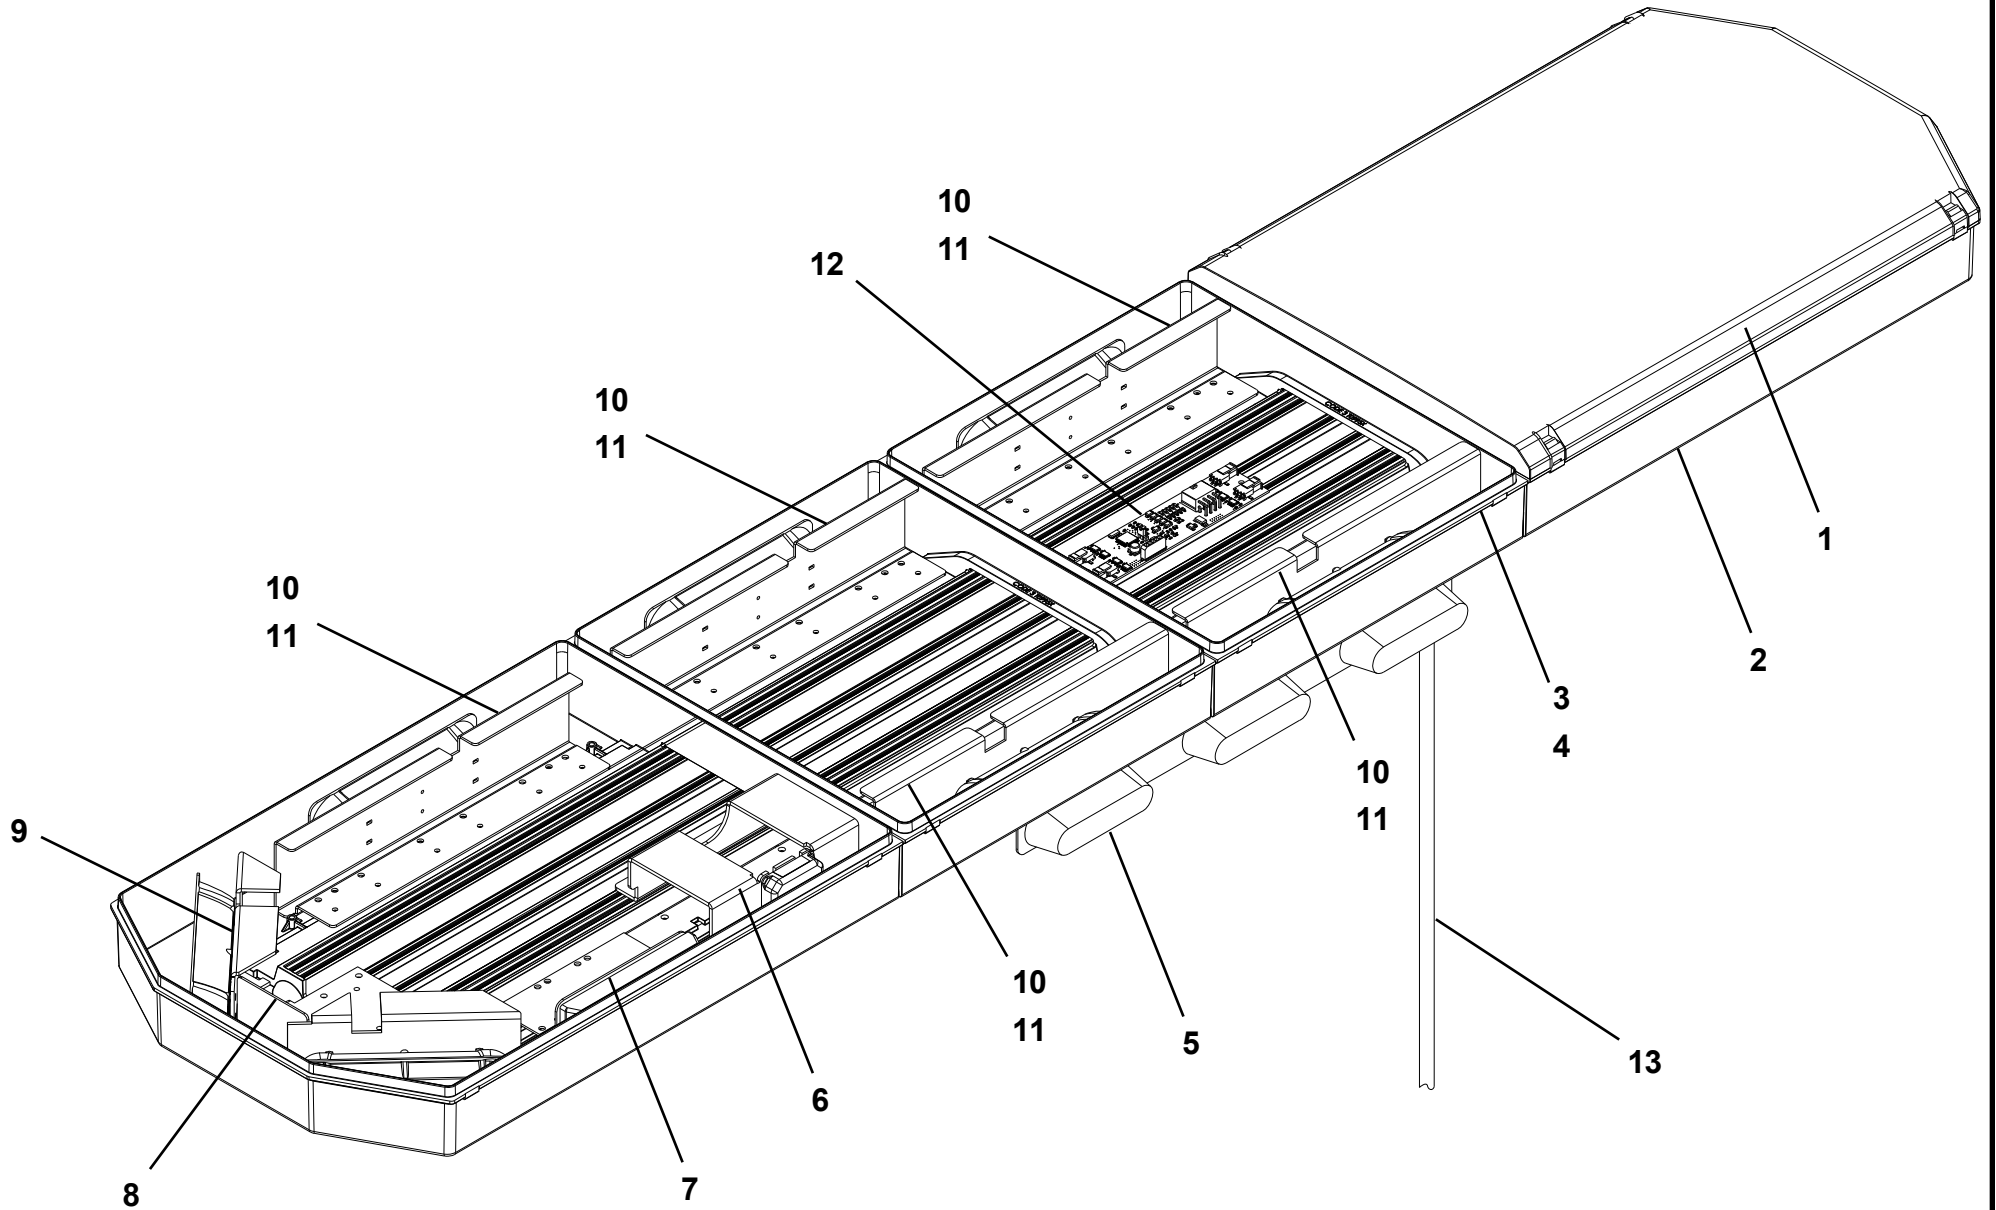

LIGHTBAR, AMBER, CODE3, 58", 10 LIGHT HEAD, 12V

ITEM	PART NO.	DESCRIPTION	QTY
1	9590310205	REF8 Amber module	6
2	9590310206	REF12 Amber module	4
3	70050164	Work light	2
4	1001126269	DOT Strip	1
5	1001130702	STT module	2
8	9590310200	Lower End lens, Clear	2
9	9590310203	Lower Mid lens, Clear	2
11	9590310202	Mounting Bracket	6
12	70050167	General Controller	1
13	70050165	Jerr-Dan 9 Wire Cable	1
14	70050980	Internal Wire - Input	1
15	70050981	Internal Wire - Output	1
16	70050166	Blank Bracket	2
17	9590310198	Amber Outboard Upper Lens	2
18	70051594	Upper Mid lens, Amber	2

LIGHTBAR, AMBER, CODE3, 58", 10 LIGHT HEAD, 12V