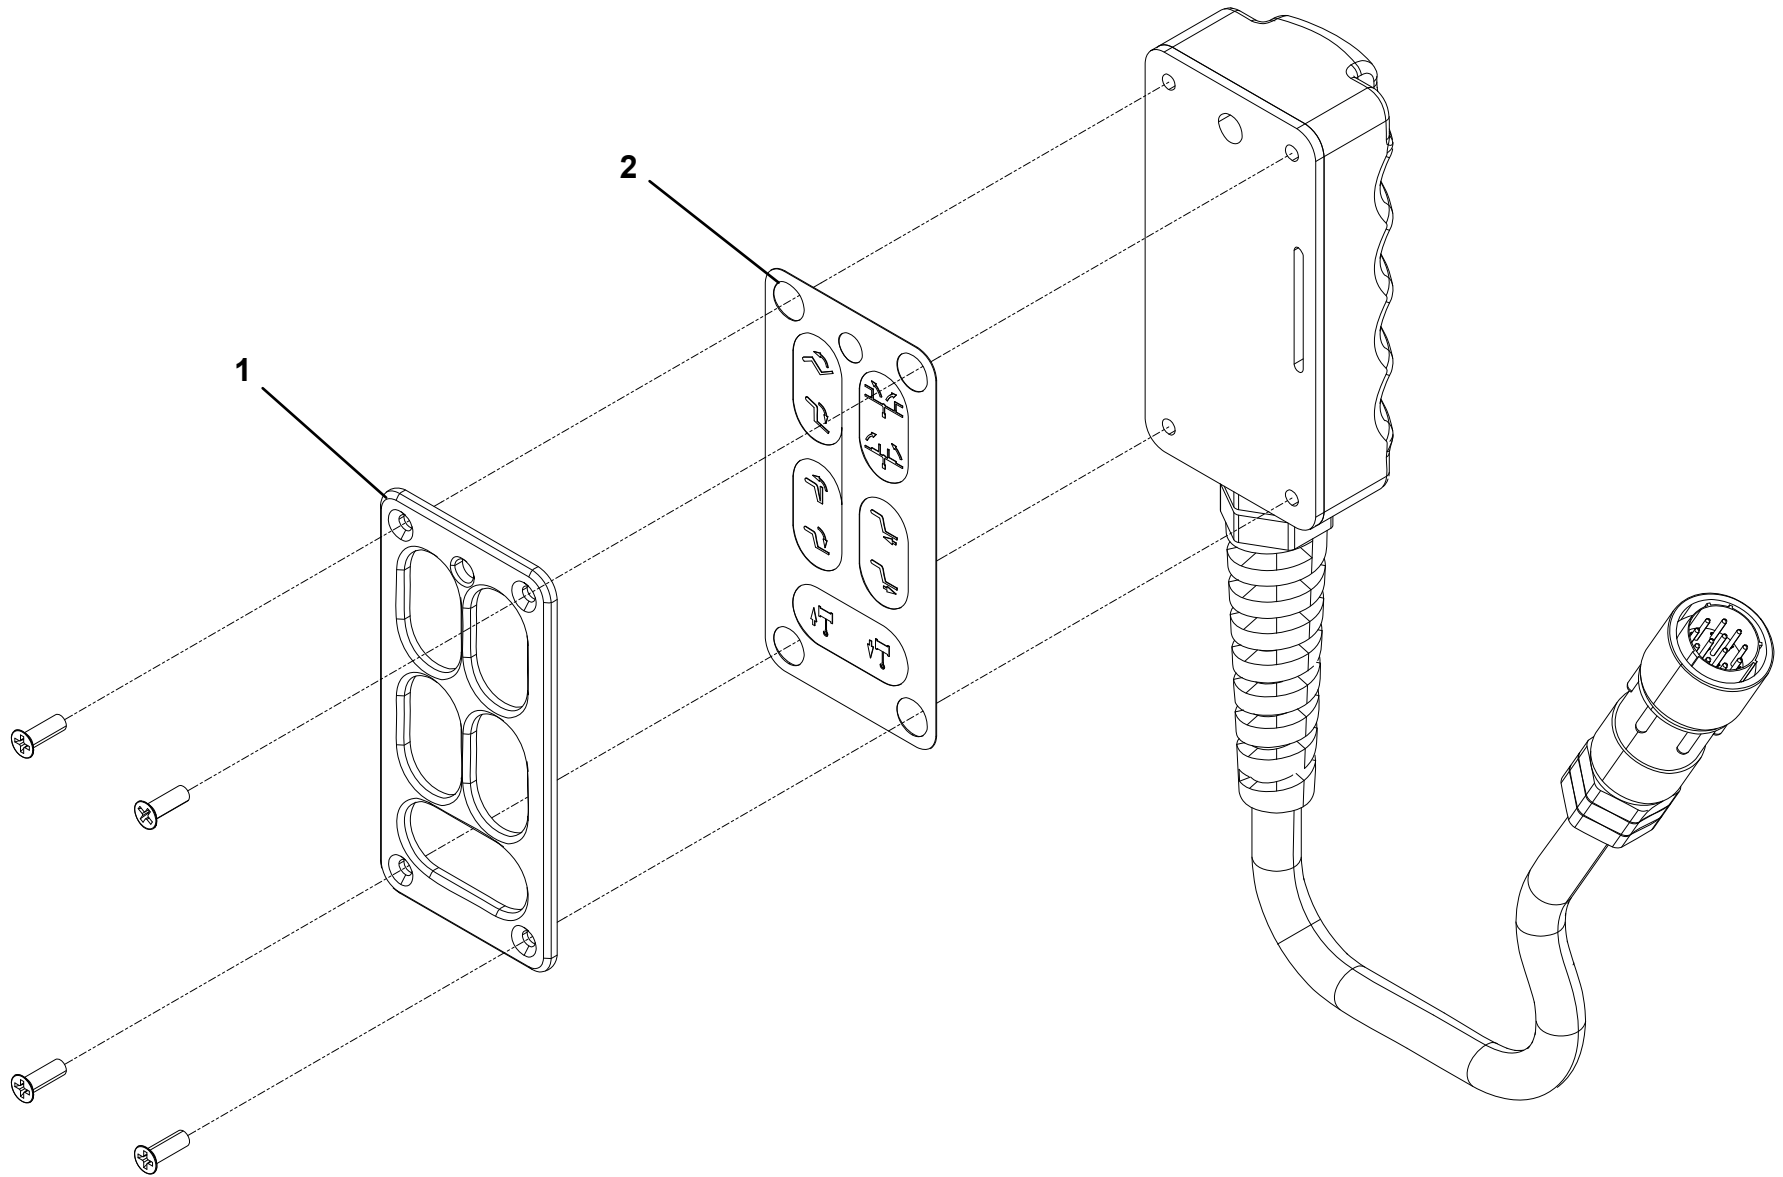

10 FUNCTION CONTROLLER

ITEM	PART NO.	DESCRIPTION	QTY
1	9706030091	Plastic face plate	1
2	9870310043	Switch Membrane	1

10 FUNCTION CONTROLLER