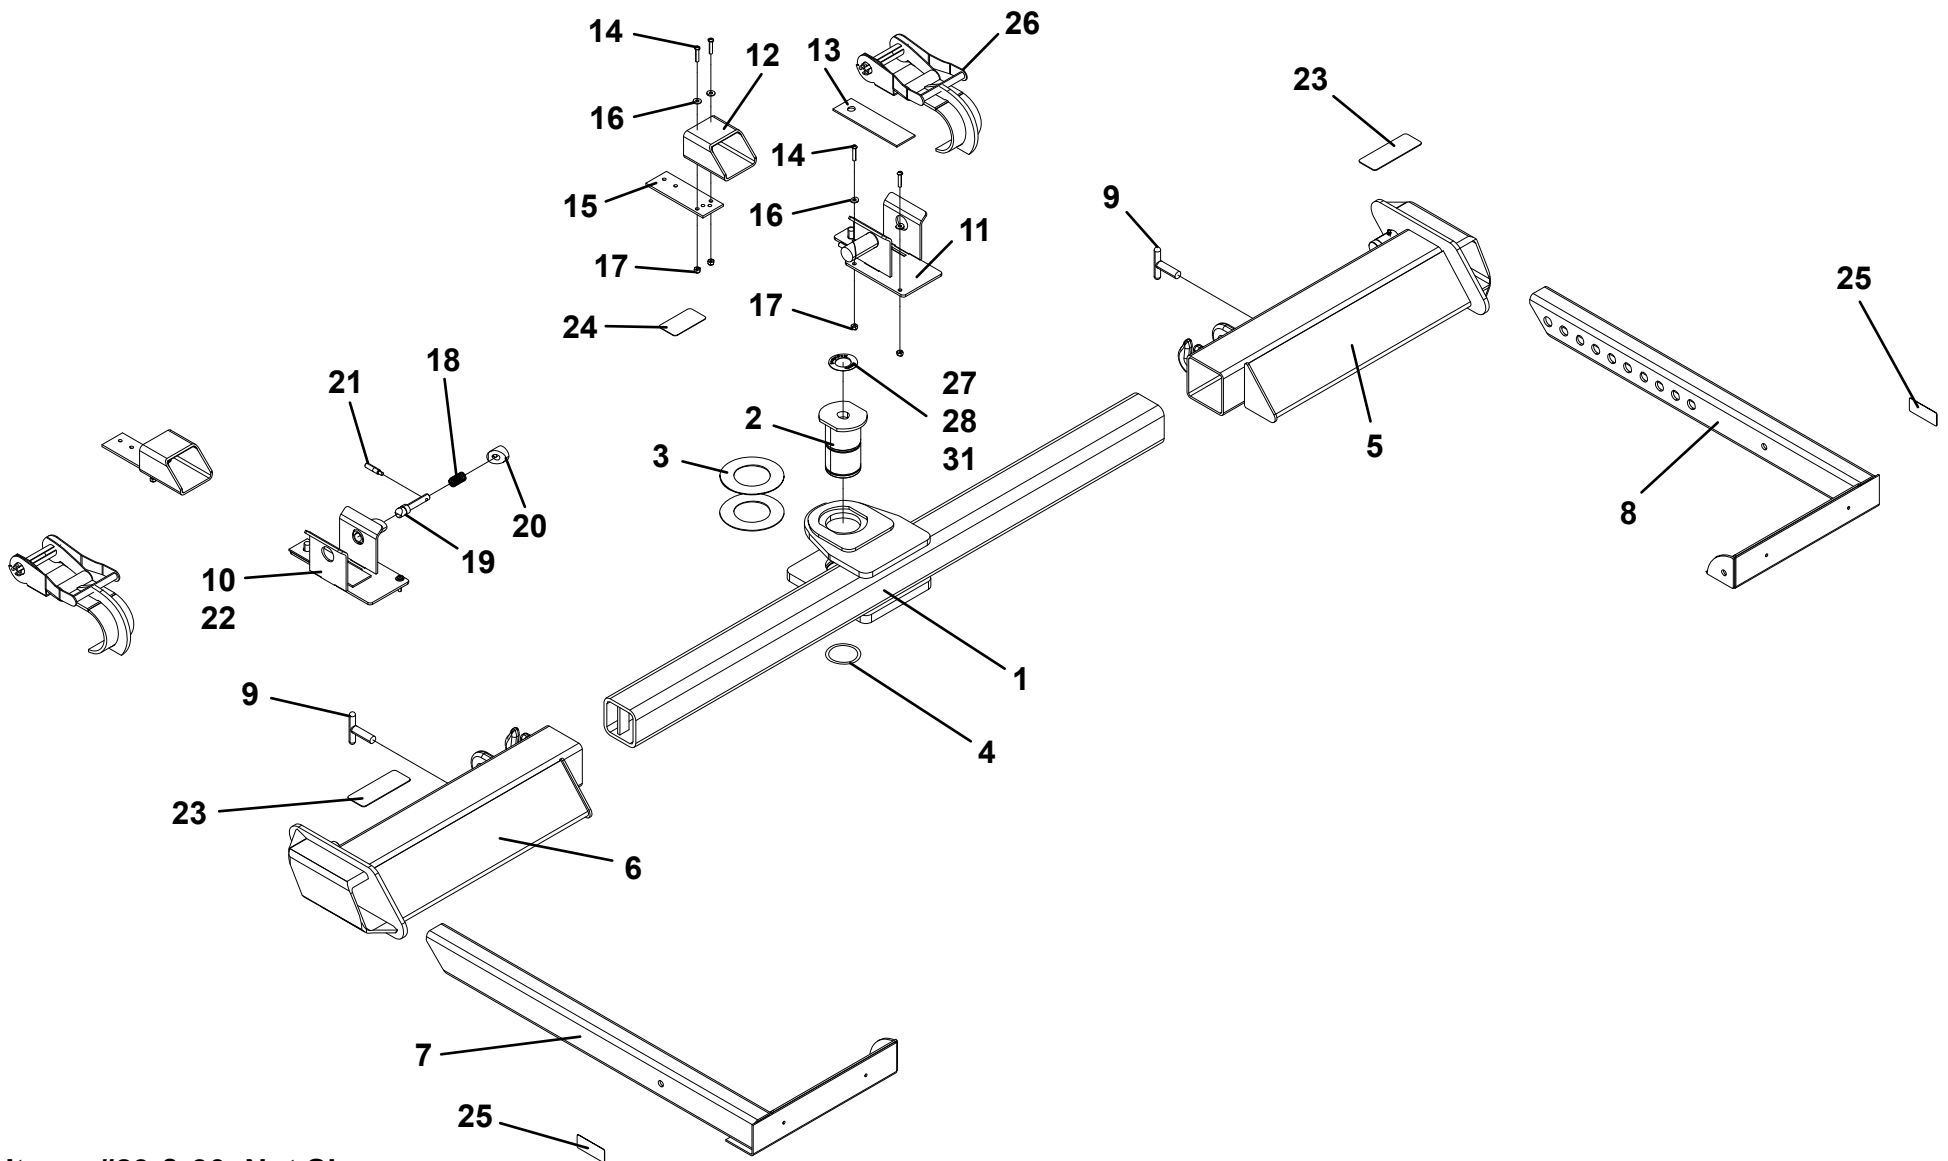

MANUAL GRID ASSEMBLY

ITEM	PART NO.	DESCRIPTION	QTY
1	3170000390	Underlift Cross Tube	1
2	4691000103	Pin	1
3	4949000047	Washer	2
4	7754000024	Retaining Ring	1
5	3484000030	Grid Weldment, RH	1
6	3484000031	Grid Weldment, LH	1
7	3020000037	Arm Weldment, LH	1
8	3020000038	Arm Weldment, RH	1
9	3551000036	T-Handle	2
10	1001129410	Bracket, LH	1
11	1001129411	Bracket, RH	1
12	4911000454	Tube	2
13	4090000013	Belt	2
14	7114141018	Capscrew, 0.25" - 20NC x 1.25"	8
15	1001129414	Plate	4
16	7950140143	Flatwasher, 0.25" ID	8
17	7660142601	Locknut, 0.25" - 20NC	8
18	7843000006	Spring	2
19	4691000186	Pin	2
20	4254000005	Cap	2
21	4763000184	Rod	2
22	7440030000	Grease Fitting	2
23	7330000036	Decal - Secure Vehicle Warning	2
24	7330000599	Decal - Pinch Point	1
25	7330000553	Decal - L-Arm Storage	2
26	7894000034	Ratchet Strap	2
27	88671008	Grease Fitting	1
28	7253000002	Grease Cap	1
29	3020029	Bearing Grease	A/R
30	3020039	Moly Paste	A/R
31	7330000609	Decal - Grease Required	1

MANUAL GRID ASSEMBLY

Items #29 & 30, Not Shown