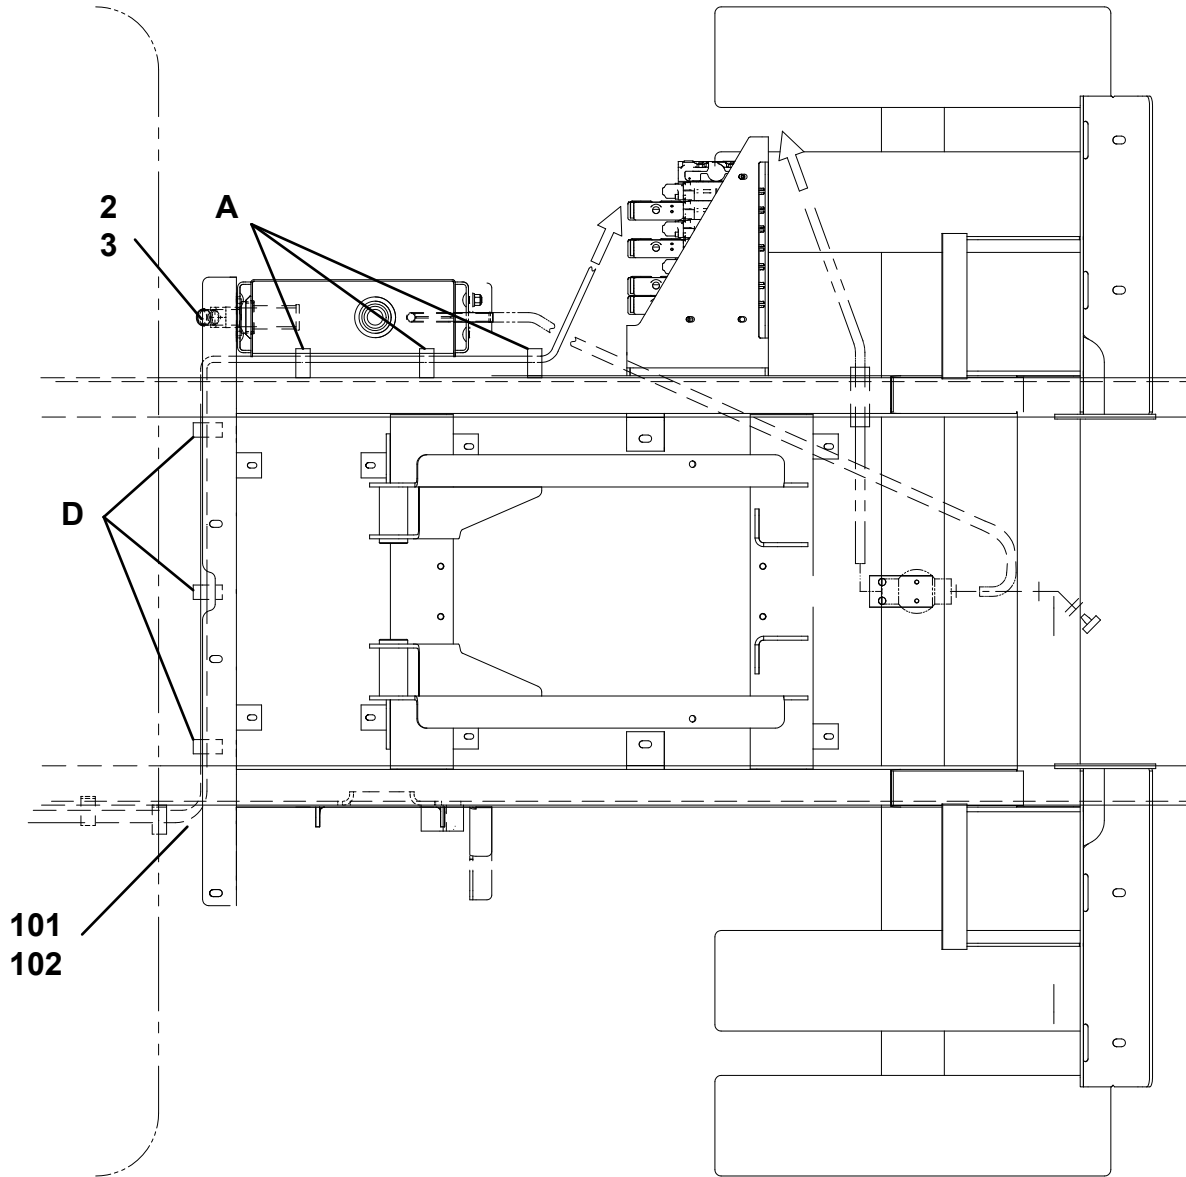

SUPPLY PRESSURE & RETURN HOSE INSTALL 173" WB 2011+ DODGE

ITEM	PART NO.	DESCRIPTION	QTY
1	1001132841	Hose Kit	1
2	7443000412	Fitting	1
3	7274000002	Clamp	2
4	1001132794	Clamp	6
5	1001132800	Clamp	4
6	4706003844	Plate	1
7	7115151064	Bolt, 0.31"-18NC x 1.25"	1
8	7950150161	Flatwasher, 0.31" ID	7
9	7660152601	Locknut, 0.31"-18NC	7
10	7115151050	Capscrew, 0.31"-18NC x 1.25"	3
11	7274000040	Clamp	6
12	7274000041	Clamp	3
13	7115150864	Bolt, 0.31"-18NC x 1.00"	3
14	8632000002	Trim	3in
15	7819000013	Sleeve	4
		Hose Kit - 1001132841	
16	4567630250	Hose Assembly	1
17	1001132848	Hose Supply	1

SUPPLY PRESSURE & RETURN HOSE INSTALL 173" WB 2011+ DODGE