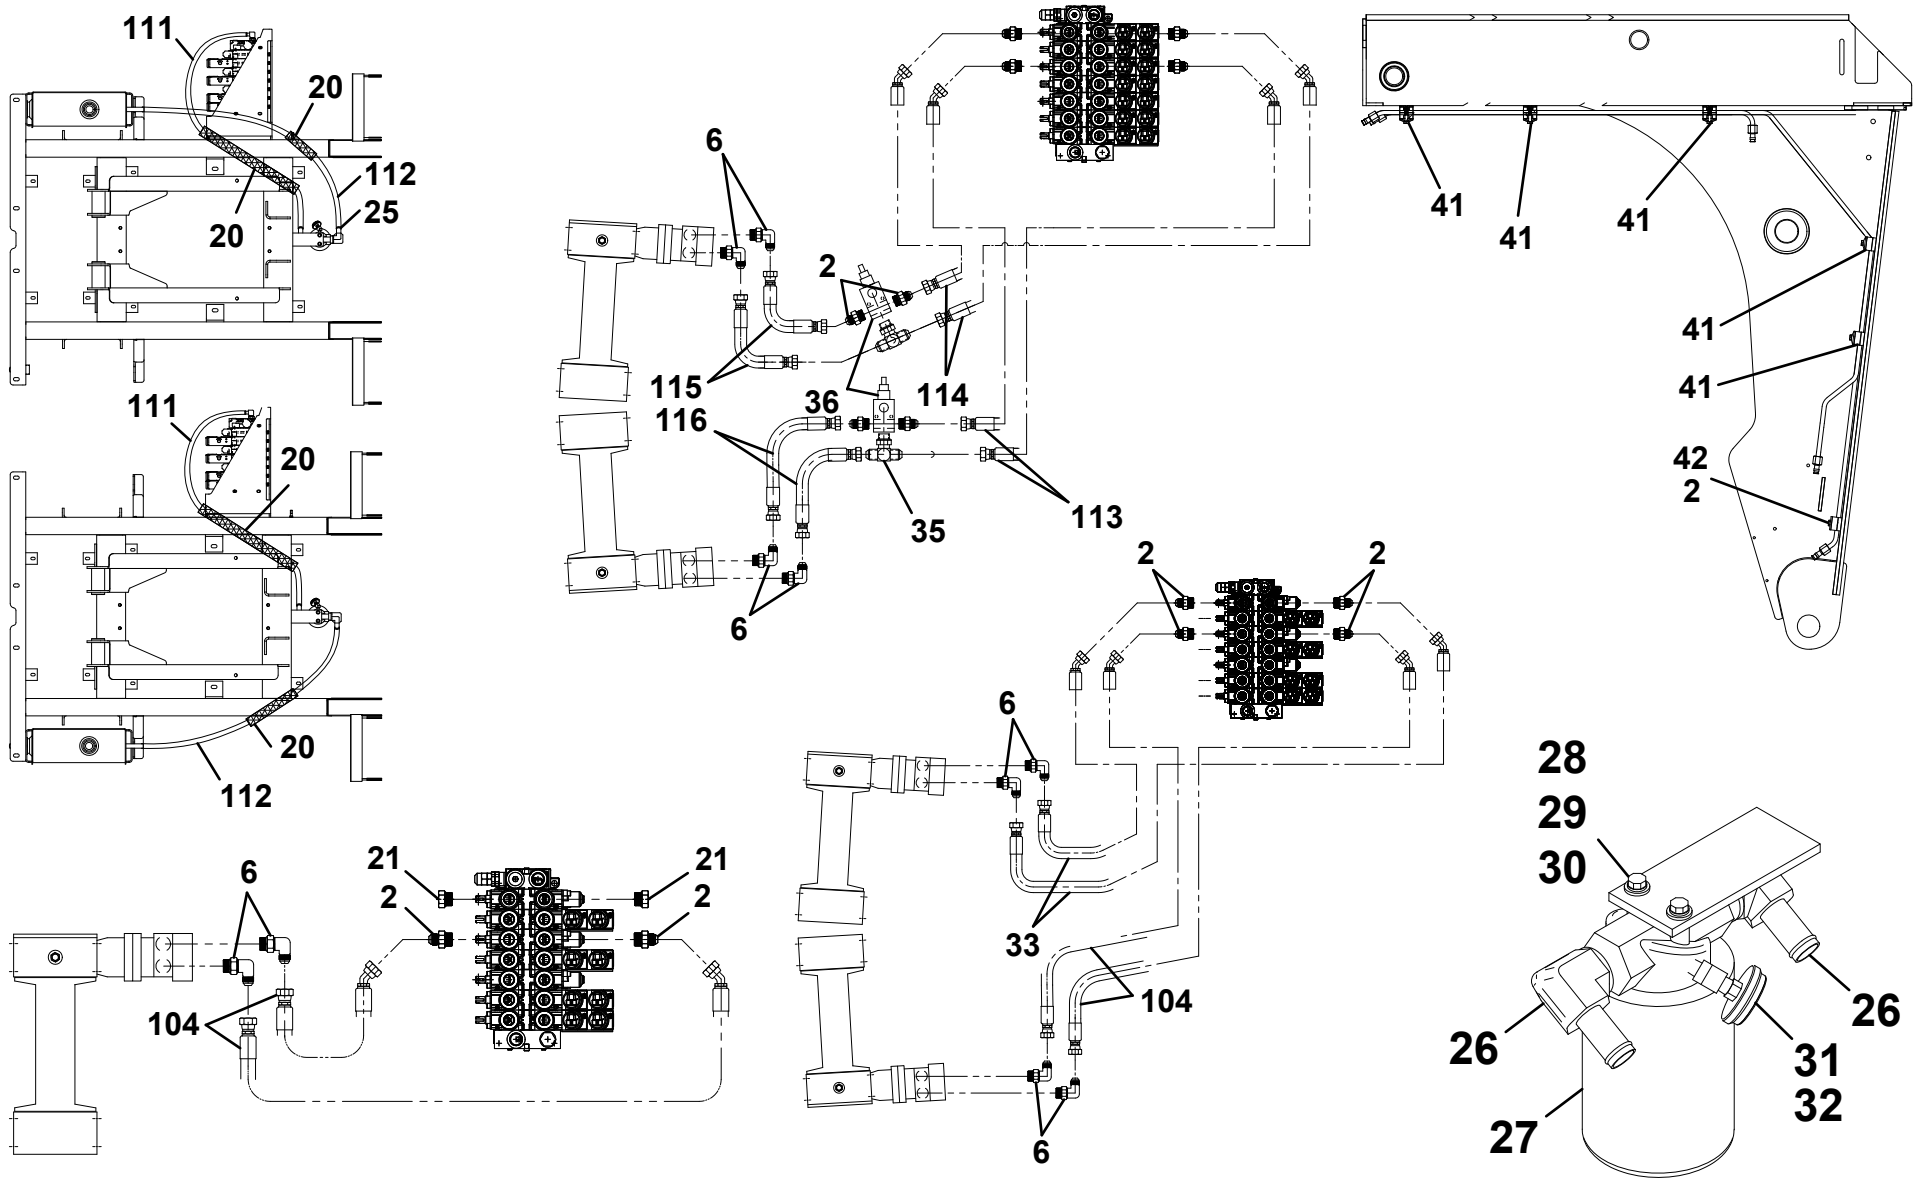

HYDRAULIC LINES & FITTINGS INSTALLATION DW ALL SOLENOID