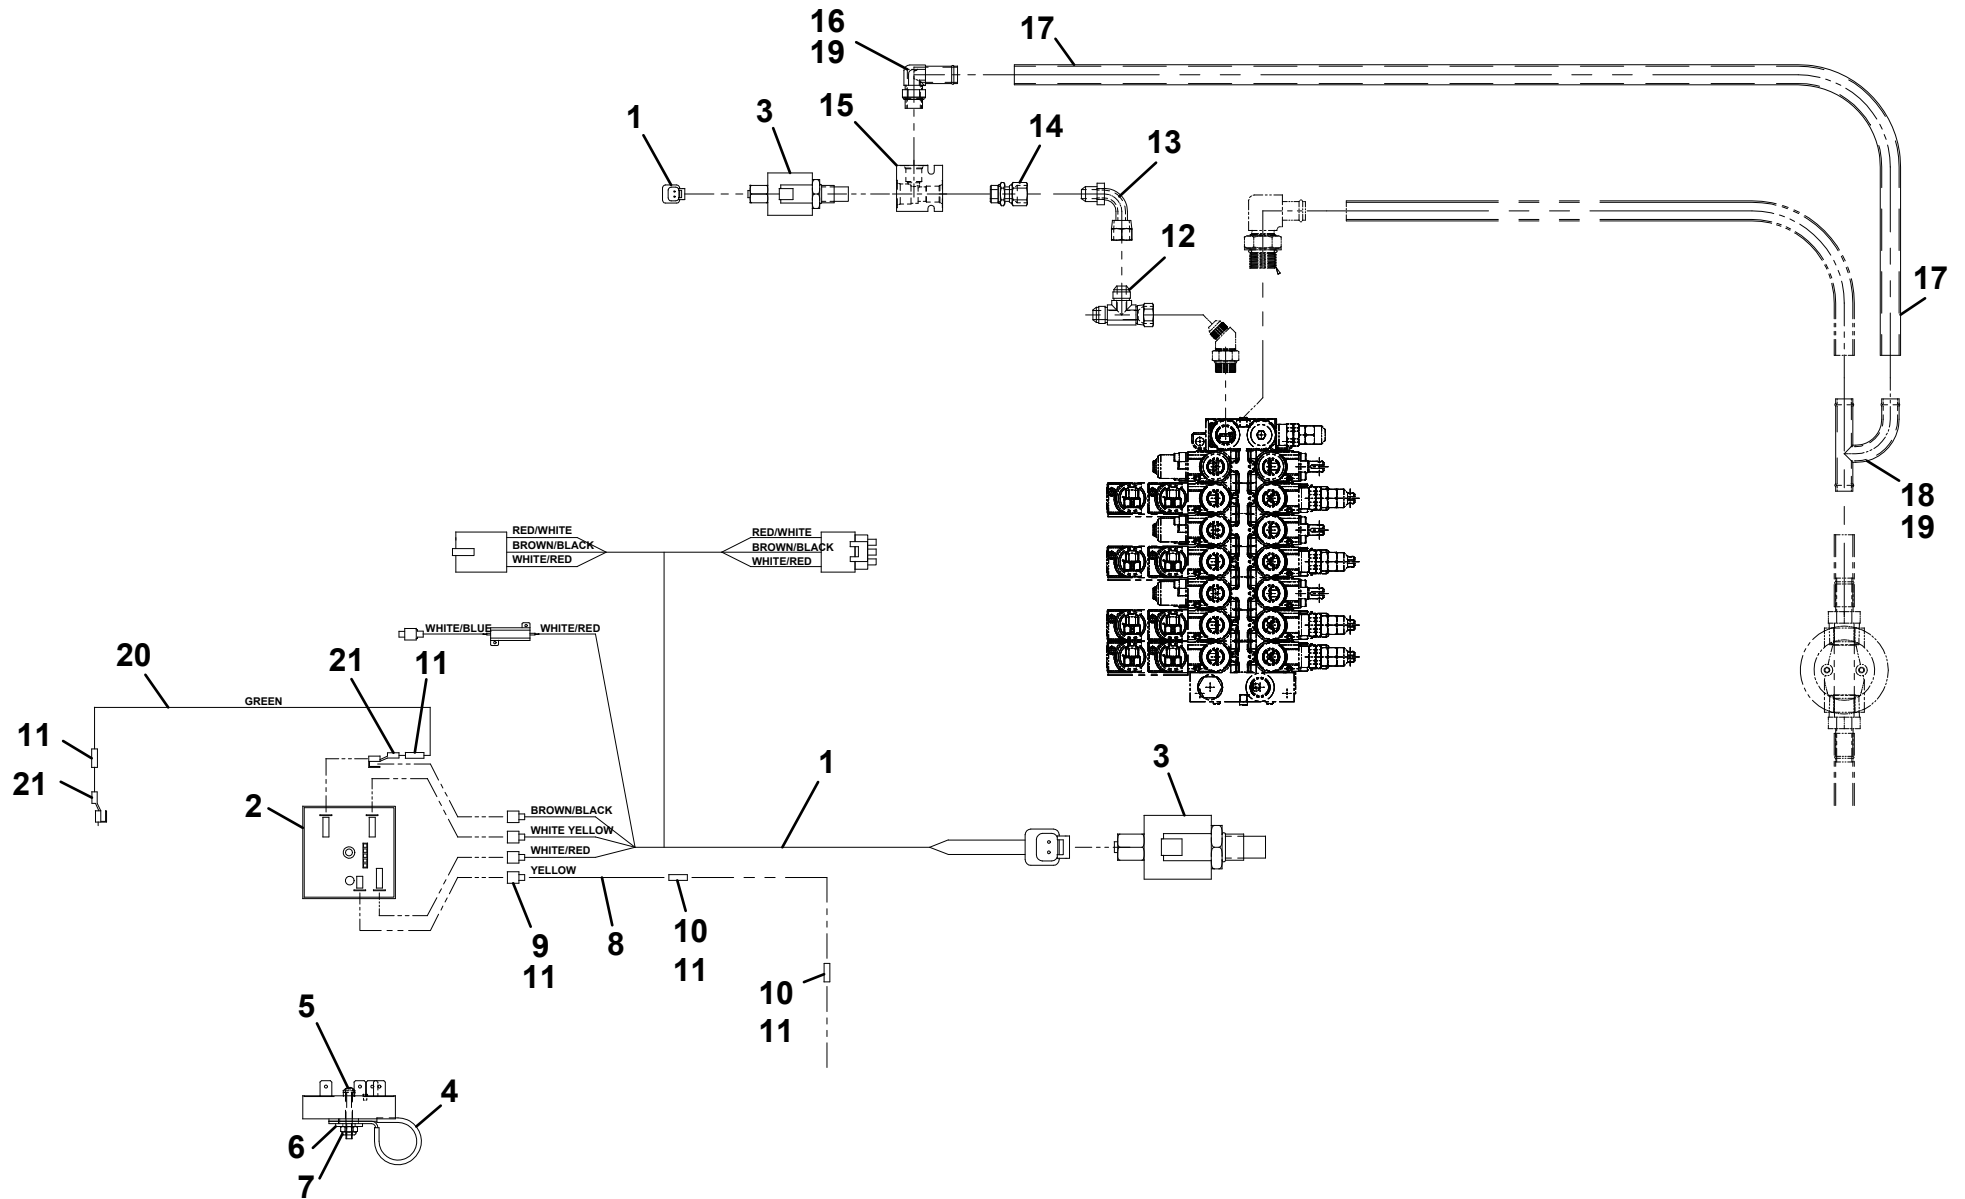

CONTROL ANTI-STALL 2011-2016 FORD V-8 GAS 12V

CONTROL ANTI-STALL 2008 FORD V-10 GAS 12V

ITEM	PART NO.	DESCRIPTION	QTY
1	7552000427	Harness, Anti-Stall Control Md	1
2	3295000003	Control Module, Anti-Stall 08	1
3	7935000361	Valve Proportionl Dump Ts10-26	1
4	7274000040	Clamp 0.81" Dia Loop #Cov1413Z	1
5	7114060810	Capscrew #6-32 Unc X 1.00 Phil	1
6	7950100163	Flatwasher #10 Wide Ss	1
7	7660062604	Locknut #6-32 Nylock Ss	1
8	8977010400	Wire #16ga Yellow	2ft
9	7345001710	Tab #192005 0.25" 14-16 Non-Ins	1
10	7345001714	Terminal #222005 14-16 Non-Ins	2
11	7346000039	Tube 0.25" ID Hs W/Adhesive	4in
12	7443000063	Tee Run #8JIC(Fsw)-#8JIC(M)(2)	1
13	7443000023	Elbow 90 Swept, #8J1C(M)-#8J1C	1
14	7445080898	Adapter Str #8 JIC (Fsw) X #8	1
15	7935000370	Valve Body Proportional Dump 7	1
16	7443000436	Fitting 0.75" Beaded - #8 Orb (	1
17	4570000227	Hose Return 0.75" X 27"	1
18	7443000473	Fitting 0.75" Beaded Barb Spec	1
19	7274000080	Clamp Hose Tbolt 1.12" Nom Dia	4
20	8977010600	Wire #16ga Green	3ft
21	7345001747	Fasteners Piggy Back #B51614-	2