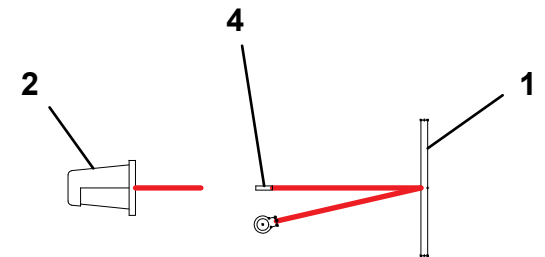

INSTALLATION PYLON 3 MARKER LIGHTS

ITEM	PART NO.	DESCRIPTION	QTY
1	7552000293	Harness, Headboard	1
2	7590000105	Light	1
3	7178000025	License Plate Bracket	1
4	7346000039	Tube	6"
5	7894000042	Tie Strap	1
6	5526000553	Tie Strap	1
7	7950100163	Flatwasher, #10 ID	2
8	1001214805	Harness	2

INSTALLATION PYLON 3 MARKER LIGHTS