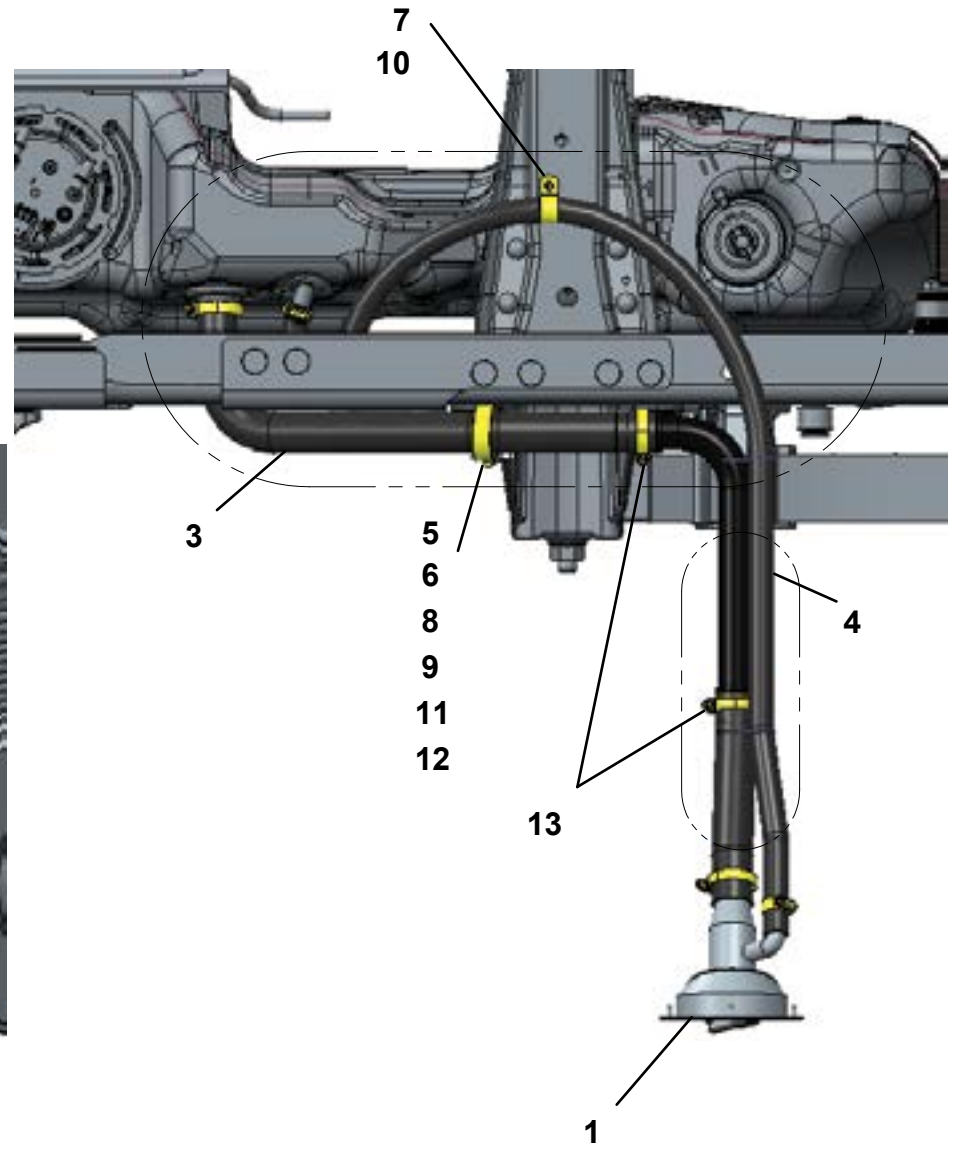

2017 FORD FUEL FILLER INSTALLATION

ITEM	PART NO.	DESCRIPTION	QTY
1	2178000062	Fuel Filler Bracket	1
2	2570000171	Fuel Filler Support	1
3	7570000037	Hose	1
4	7570000017	Hose	1
5	7274000076	Clamp	1
6	7274000071	Clamp	1
7	7274000105	Clamp	1
8	7785152420	Screw, 0.31"-18NC x 1.50	1
9	7115151050	Capscrew, 0.31"-18NC x 1.25"	1
10	3941506	Screw, 0.31"-18NC x 0.75"	1
11	7950150161	Flatwasher, 0.31" ID	1
12	7660152601	Locknut, 0.31"-18NC	2
13	7274000005	Clamp	2
14	7443000483	Fitting	1

2017 FORD FUEL FILLER INSTALLATION