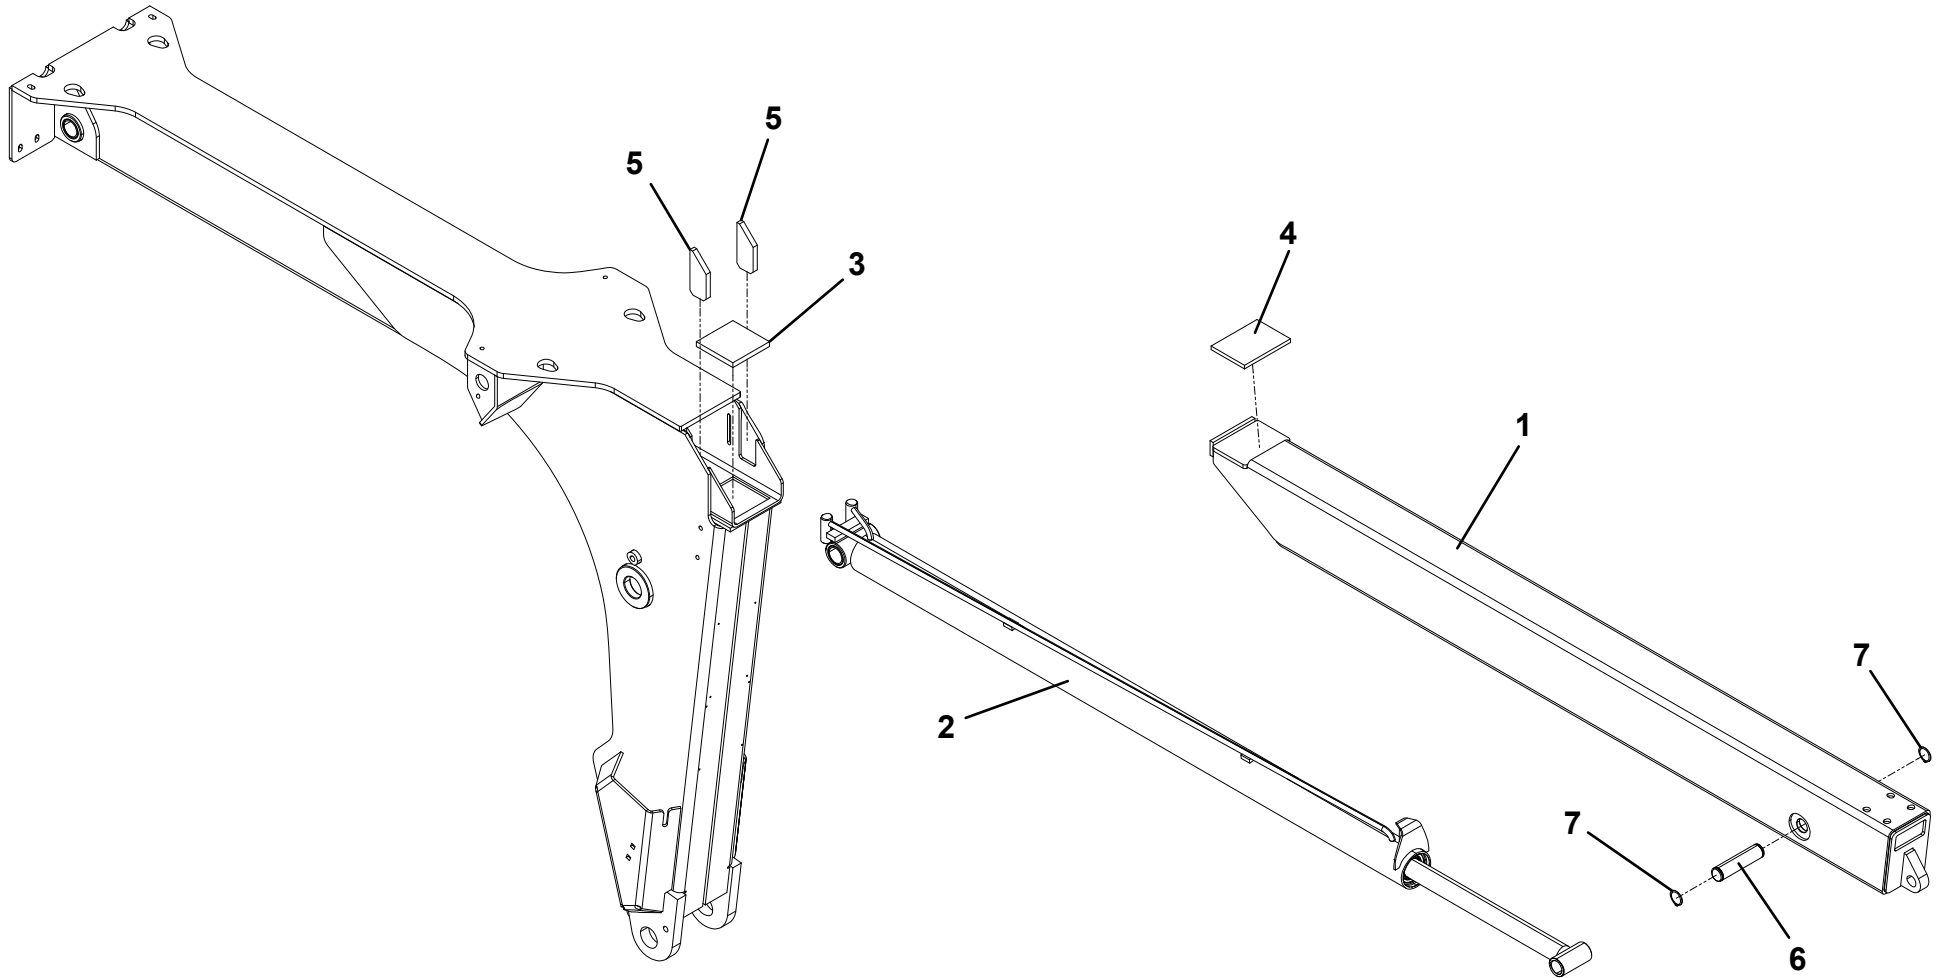

FLY BOOM INSTALLATION

ITEM	PART NO.	DESCRIPTION	QTY
1	3170000345	Boom, Fly Boom	1
2	1001194370	Cylinder	1
3	4679000278	Pad	1
4	4679000237	Pad	1
5	4679000238	Pad	2
6	4691000027	Pin	1
7	7754000006	Retaining Ring	2

FLY BOOM INSTALLATION