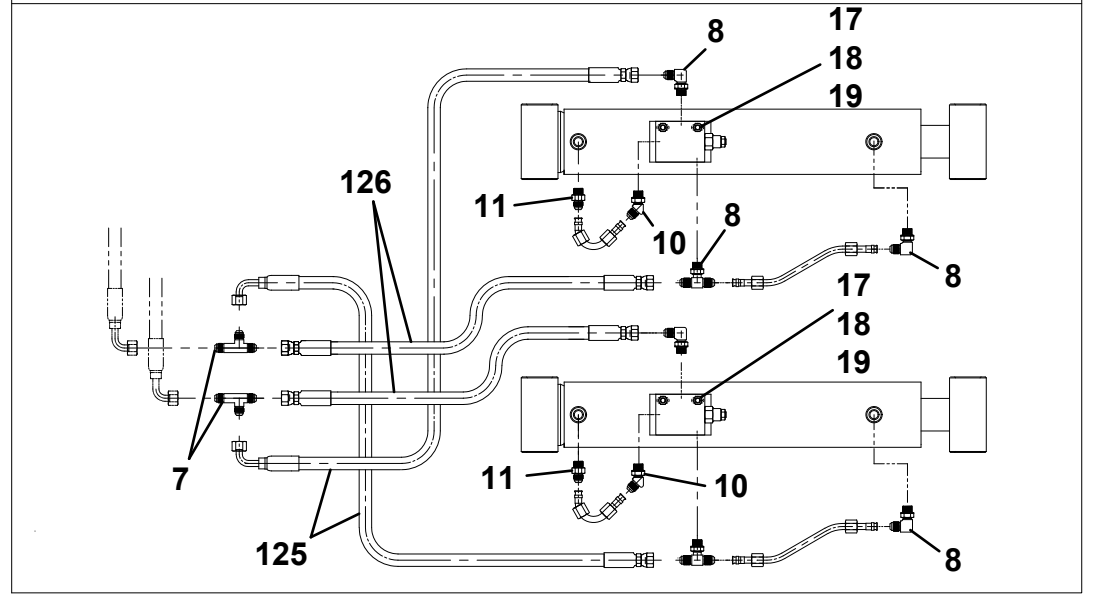

HYDRAULIC LINES & FITTINGS INSTALLATION DW ALL SOLENOID

ITEM	PART NO.	DESCRIPTION	QTY	ITEM	PART NO.	DESCRIPTION	QTY
1	1001133325	Hose,Kit HLF MPL40 Dw All Sol	1	42	1001131323	Clamp, Assy Kit Stauff 0.38" Tube	2
2	7445080843	Adapter #8JIC(M) X #8"O"(M) St	8				
3	7445060843	Adapter #6JIC(M) X #8"O"(M) St	6				
4	7443000231	Fitting 90 Degree Elbow	2				
5	7445081046	Elbow #8 JIC (M) X # 10 "O" (M	1				
6	7445081045	Elbow #8JIC(M) X #10"O"(M) 90	4				
7	7443000372	Fitting T- Run 3m #6 JIC	2				
8	7445060645	Elbow #6JIC(M)-#6"O"(M) 90 Deg	8				
9	7445060647	Branch #6JIC(2m)-"O" (M) Tee	2				
10	7445060646	Elbow #6JIC(M)-#6"O"(M) 45 Deg	4				
11	7445060643	Adapter Straight 0.38" O-Ring To	3				
12	7443000105	Reducer #6 JIC(F) - #4 JIC(M)	1				
13	7445040443	Adapter Str #4JIC-#4 "O" Ring	2				
14	7445040643	Adapter, Str #4 JIC-#6 "O" Rin	1				
15	7935000308	Valve Assy C-Bal Hydro Air	1				
16	1001173683	Valve, Cb Sun Cbbg-Ljn-Eci Body	1				
17	7115151650	Capscrew 0.31"-18nc X 2.00" Hex	8				
18	7950150161	Flatwasher 0.31" Nom Wide - Pla	8				
19	7660152601	Locknut 0.031"-18NC Gr5 Hex Nyloc	8				
020A	8565000007	Hose 2-0.50" Single Jacket Mill	10				
21	7443000048	Fitting Plug #8"O"(M)	1				
24	7443000168	Adapter #12 "O" X 0.75 ID Beaded	1				
25	7274000080	Clamp Hose Tbolt 1.12" Nom Dia	4				
26	7443000319	Fitting 90 Deg 1.00" Nptm X 0.75"	2				
27	7430000003	Filter Assy Oil W/Element #Aa	1				
28	7114140618	Capscrew 0.25" - 20nc X 0.75" Ss B	2				
29	7950140003	Lockwasher 0.25" Nom Reg S/S	2				
30	7950140143	Flatwasher 0.25" Nom Narrow Ss	2				
31	7470000002	Gauge #15Mst-01B60 Oil Filter	1				
32	7443000066	Fitting 45el.13npt Male X 0.13"n	1				
33	4567131080	Hose 0.50" X 80" #8 St(Fsw) - #8	2				
34	7577000622	Kit Tube Hlf Base MPL40	1				
35	7445080847	Ftg #8 JIC(2m) - #8 "O"(M) Bra	2				
36	7935000258	Valve Ext. Relief #Rpec-Lan-Fg	2				
37	7115140650	Capscrew 0.25"-20nc X 0.75" Hex	4				
38	7950140141	Flatwasher 0.25" Nom Narrow	4				
39	7950140003	Lockwasher 0.25" Nom Reg S/S	4				
40	7445080818	Nut #8JIC (F) Cap	1				
41	1001131306	Clamp, Assy Kit Stauff 0.38" Tube	13				

HYDRAULIC LINES & FITTINGS INSTALLATION DW ALL SOLENOID