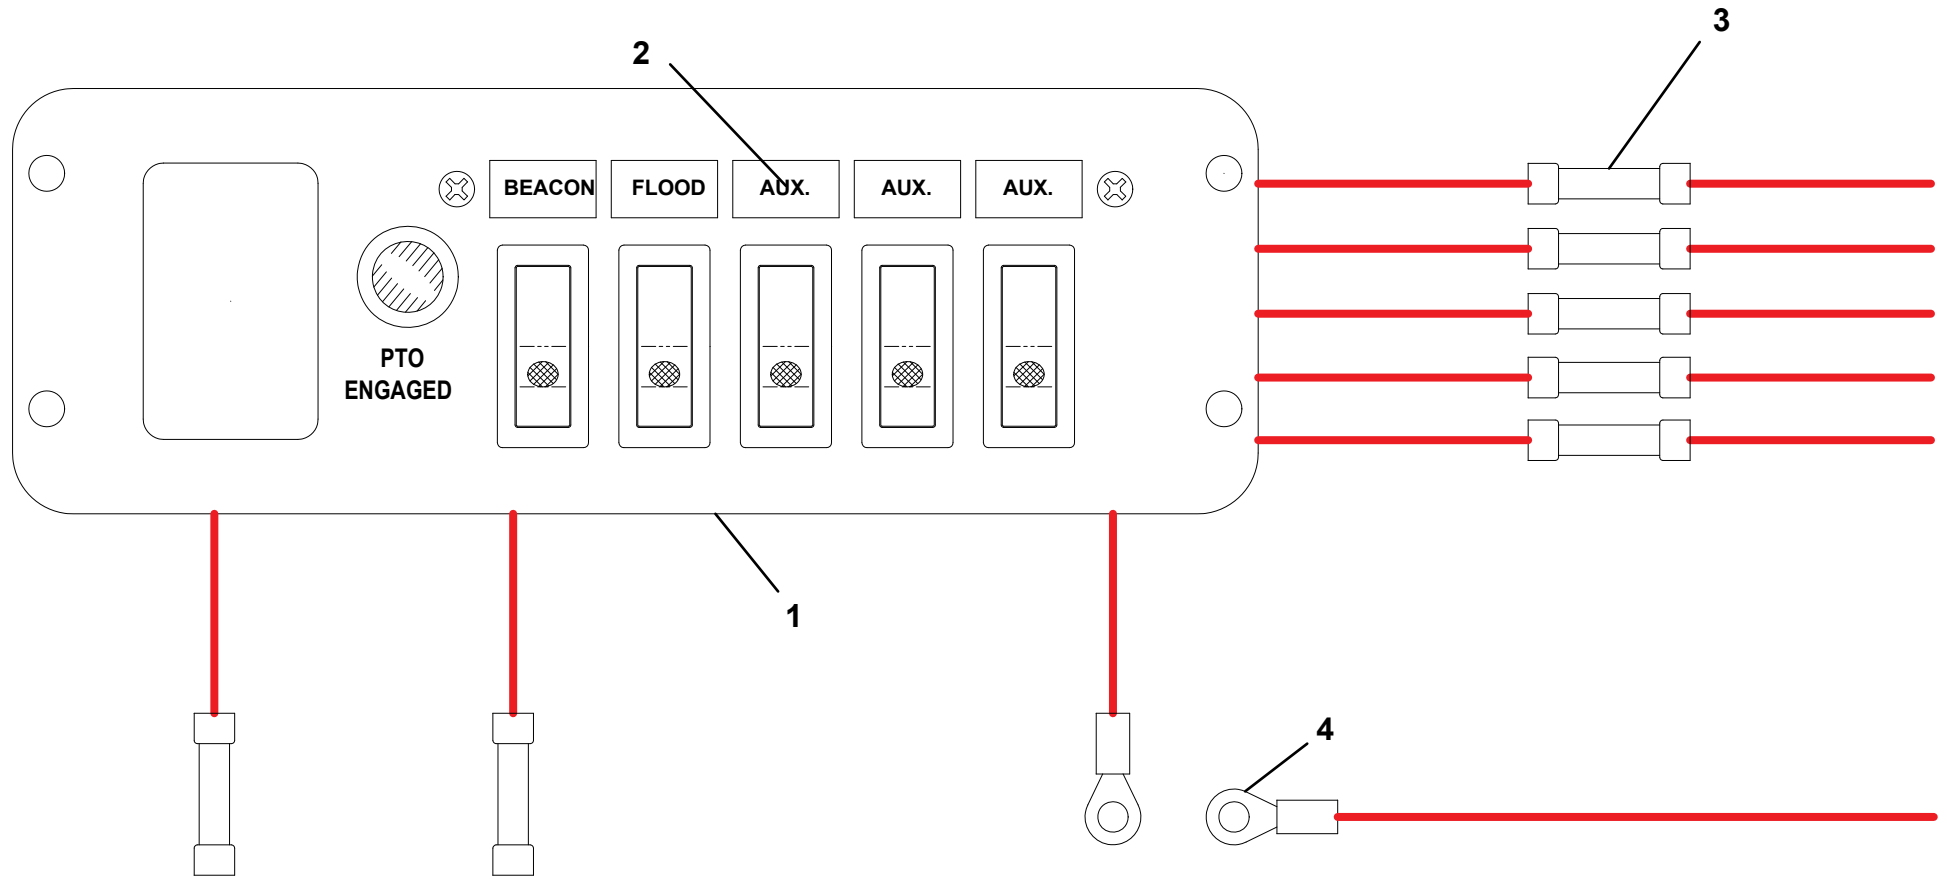

SWITCH PANEL, 5 FUNCTION IN-DASH

ITEM	PART NO.	DESCRIPTION	QTY
1	7870000106	Switch Panel	1
2	7330000288	Decal	1
3	7345001913	Connector	6
4	7345211701	Terminal	1
4	7345001713	Connector	1

SWITCH PANEL, 5 FUNCTION IN-DASH