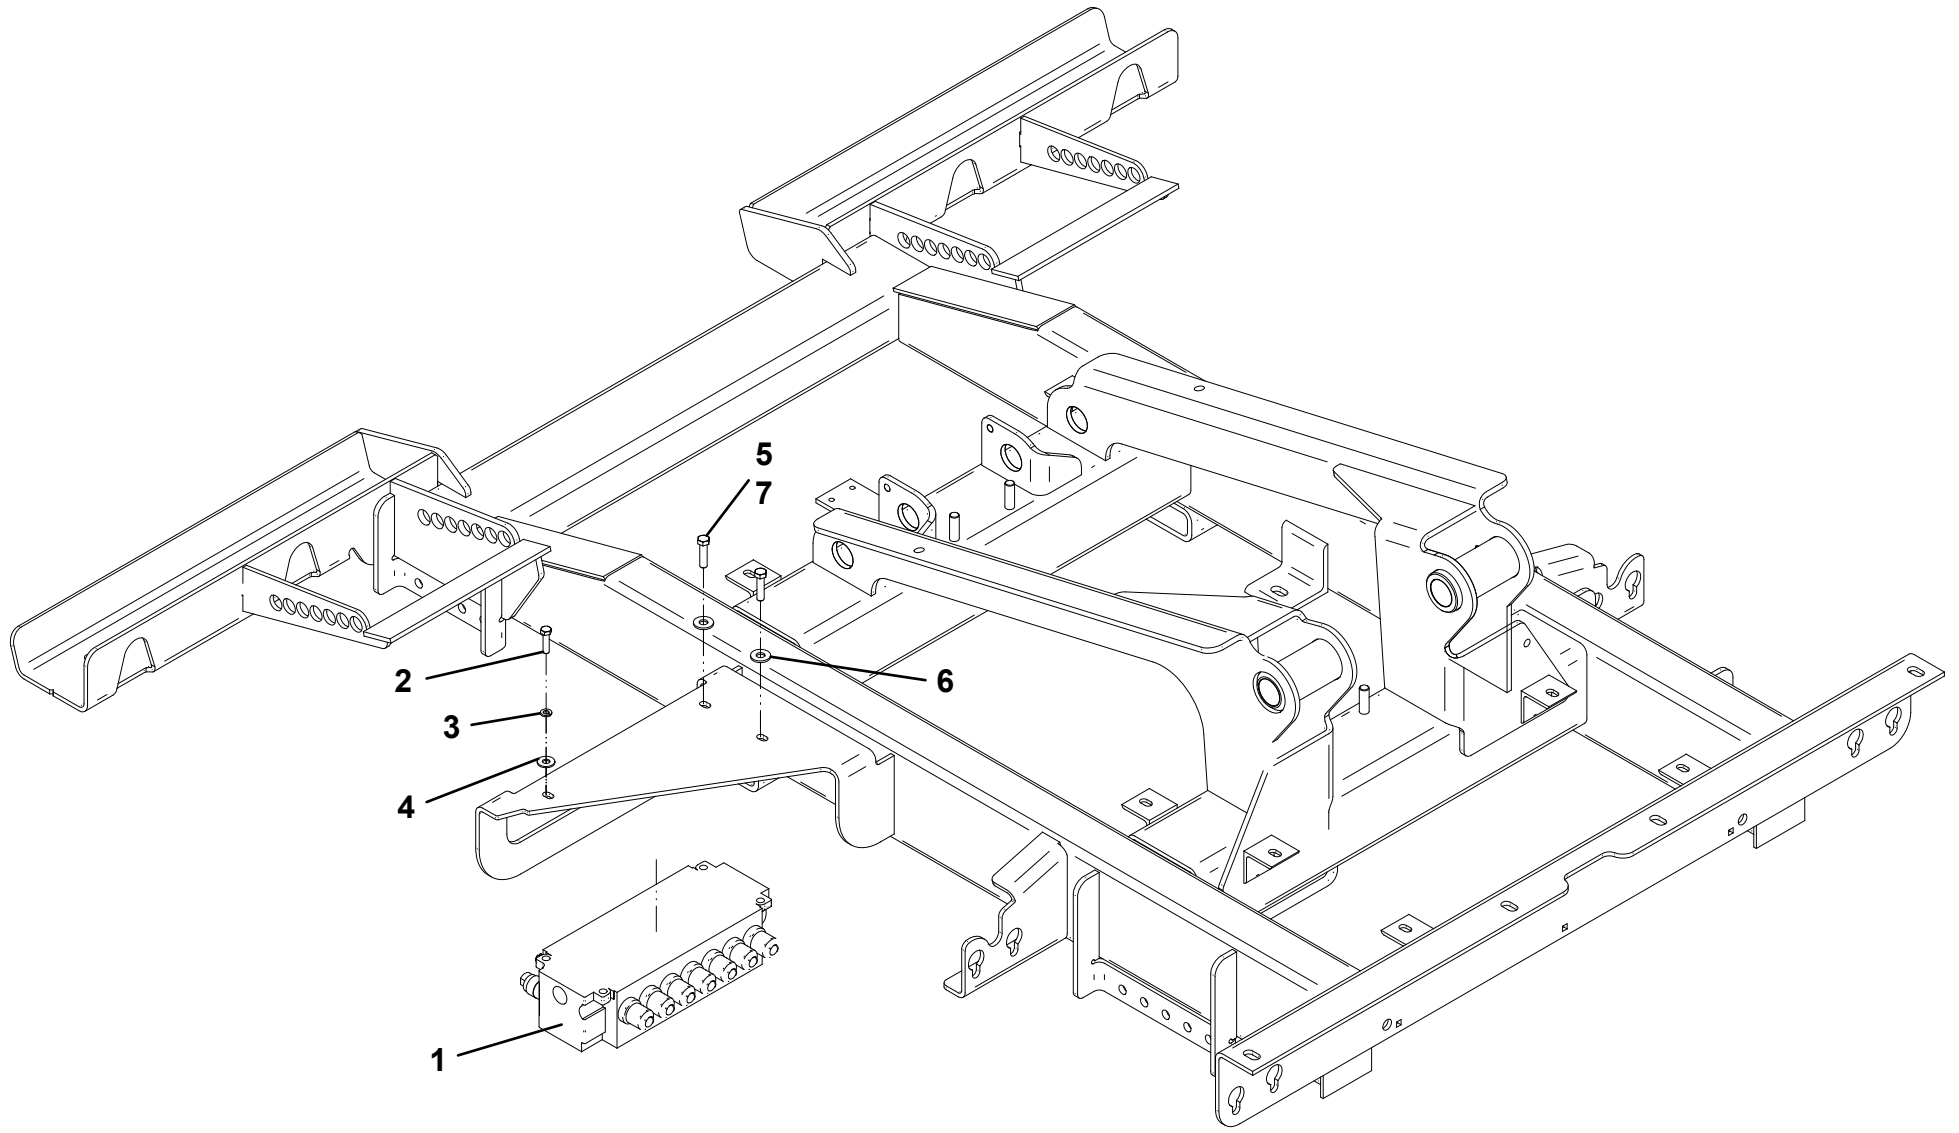

CONTROLS HYDRAULIC MANUAL CONTROLS 0 SOLENOIDS

ITEM	PART NO.	DESCRIPTION	QTY
1	7935000261	Valve Assy 7 Bank Husco	1
2	7115151050	Capscrew 0.31"-18nc X 1.25" Hex	1
3	7950150000	Washer 0.31" Nom Reg Lock - Pla	1
4	7950150161	Flatwasher 0.31" Nom Wide - Pla	1
5	7115161250	Capscrew 0.38"-16nc X 1.50" Hex	2
6	7950160161	Flatwasher 0.38" Nom Wide - Pla	2
7	7660162601	Locknut 0.38"-16NC Gr5 Nyloc	2

CONTROLS HYDRAULIC MANUAL CONTROLS 0 SOLENOIDS