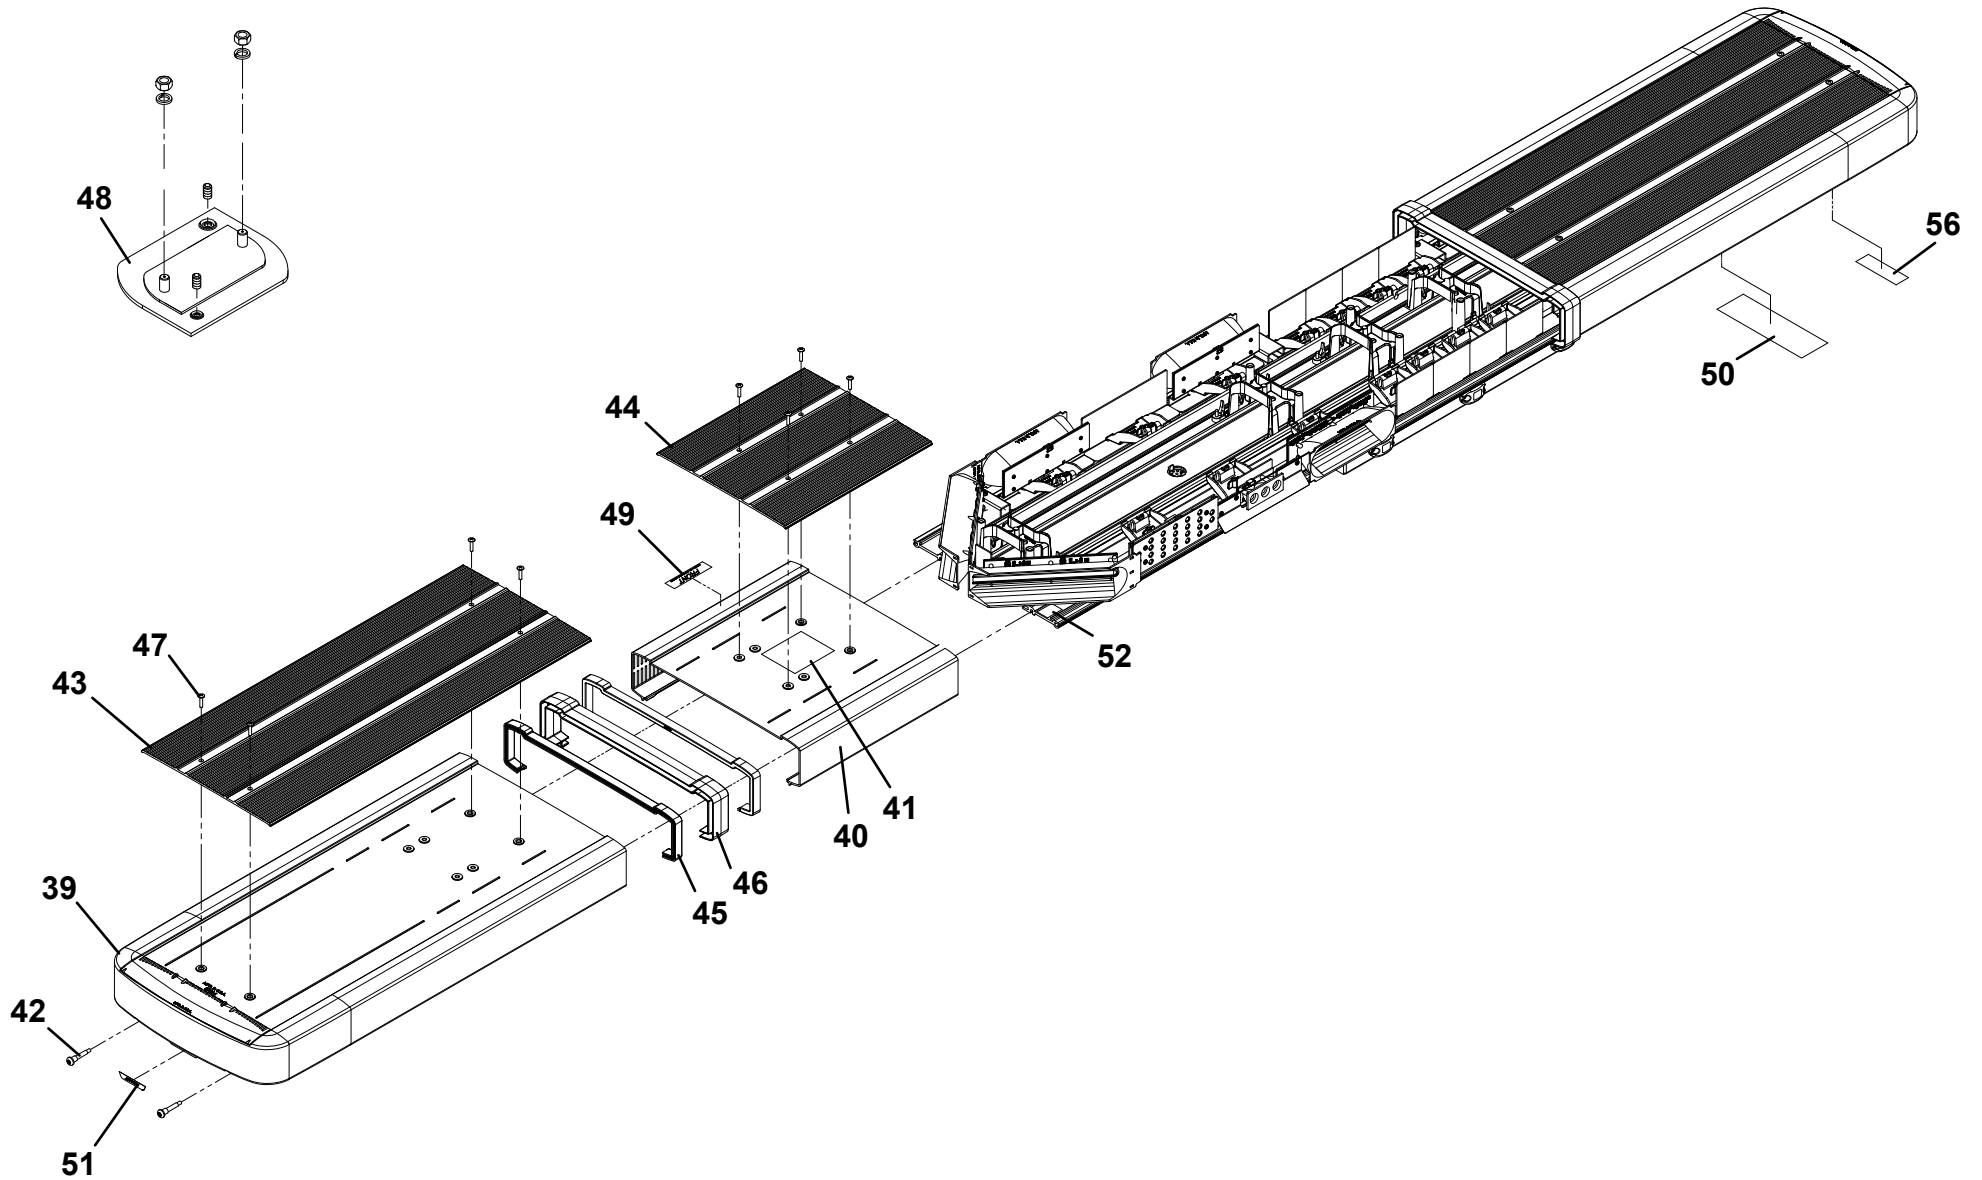

LIGHTBAR - WHELEN - 1001199475

ITEM	PART NO.	DESCRIPTION	QTY	ITEM	PART NO.	DESCRIPTION	QTY
1	70051058	Base	1	40	70051077	Lens	1
2	70050169	Grommet	1	41	70051078	Label	1
3	70050170	Plug	2	42	70050203	Screw, #10-24NC X 1.25"	4
4	70051059	Screw, #10-24NC x 0.88"	1	43	70051062	Cover	2
5	70051021	Bracket	6	44	70051061	Cover	1
6	70051022	Bracket	1	45	70051048	Seal	4
7	70051023	Circuit Board	1	46	70051049	Lens	2
8	70051060	Cable	1	47	70051053	Screw, #10 X 0.88"	12
9	70050665	Clamp	1	48	70050204	Adapter	2
10	70050174	Nut, #10-24NC	1	49	70051055	Label	1
11	70051026	Tiewrap	AR	50	70050207	Label	1
12	70051027	Bracket	2	51	70051056	Label	2
13	70051035	Bracket	4	52	70051057	Label	1
14	70051028	Screw, #6-32NC X 0.50"	10	53	70050208	Housing	1
15	70051029	Lamp, Rear Amber	2	54	70050209	Connector	1
16	70051030	Lamp, Front Amber	2	55	70050210	Housing	1
17	70051063	Lamp, 6 LED	6	56	70050211	Housing	1
18	70051064	Lamp, 3 LED	2				
19	70051065	Lamp	2				
20	70051066	Bracket	2				
21	70051036	Bracket	8				
22	70051039	Bracket	2				
23	70050176	Grommet	1				
24	70051068	Lamp	1				
25	70050178	Harness	1				
26	70051069	Bracket	2				
27	70050179	Screw, #10-32NF X 0.50"	2				
28	70050180	Lockwasher, #10 ID	2				
29	70050181	Housing	1				
30	70050175	Housing	2				
31	70051070	Harness	1				
32	70051071	Harness	1				
33	70051072	Harness	1				
34	70051073	Harness	1				
35	70051074	Harness	1				
36	70051075	Harness	1				
37	70051044	Bracket	20				
38	70051045	Tiewrap	AR				
39	70051076	Lens	1				

LIGHTBAR - WHELEN - 1001199475