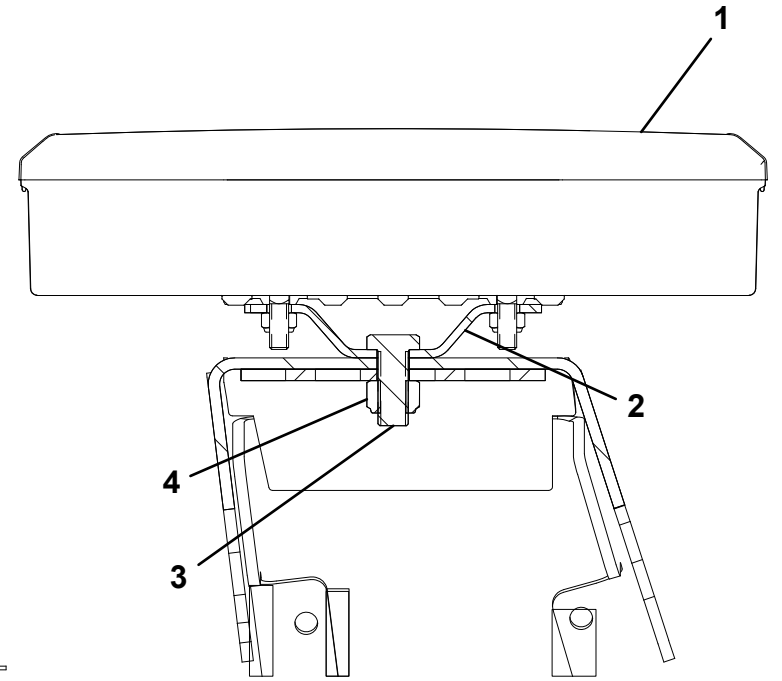

LIGHTBAR, AMBER, WHELEN, 60", 12V

ITEM	PART NO.	DESCRIPTION	QTY
1	1001199475	Lamp	1
2	4178000402	Bracket	2
3	7115181050	Capscrew, 0.50"-13NC x 1.25"	2
4	7660182601	Locknut, 0.50"-13NC	2

LIGHTBAR, AMBER, WHELEN, 60", 12V