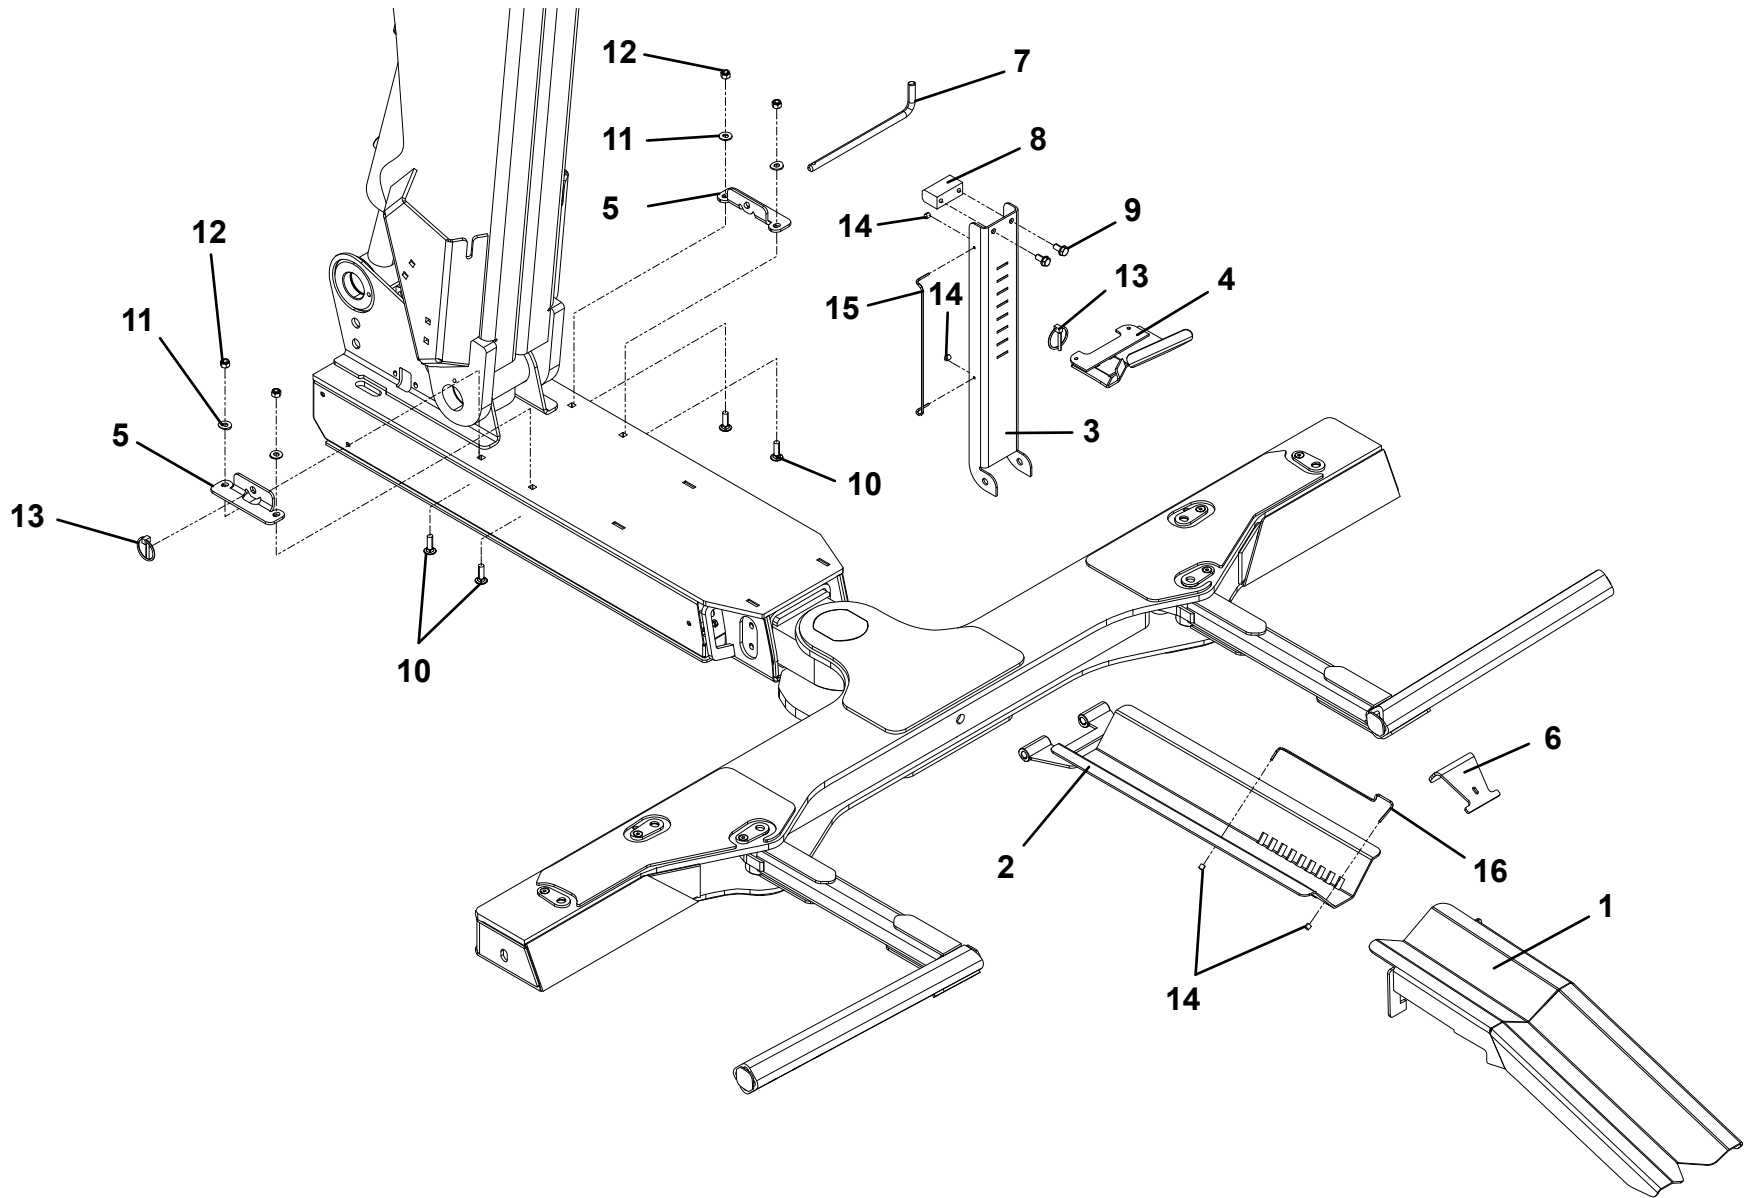

MOTORCYCLE TOW BRACKET INSTALLATION

ITEM	PART NO.	DESCRIPTION	QTY
1	3178000470	Bracket	1
2	3178000468	Bracket	1
3	4263000710	Channel	1
4	3178000469	Bracket	1
5	4178000636	Bracket	2
6	4178000639	Bracket	1
7	4691000547	Pin	1
8	4679000275	Pad	1
9	7790161253	Screw, 0.38"-16NC x 0.75"	2
10	7115161064	Bolt, 0.38"-16NC x 1.25"	4
11	7950150161	Flatwasher, 0.31" ID	4
12	7660162601	Locknut, 0.38"-16NC	4
13	7691000047	Pin	2
14	7819000012	Sleeve	4
15	4248000002	Wire Rope	1
16	4248000003	Wire Rope	1
17	7577000375	Tiedown Kit	1
18	7120000052	Eye Bolt	2

MOTORCYCLE TOW BRACKET INSTALLATION