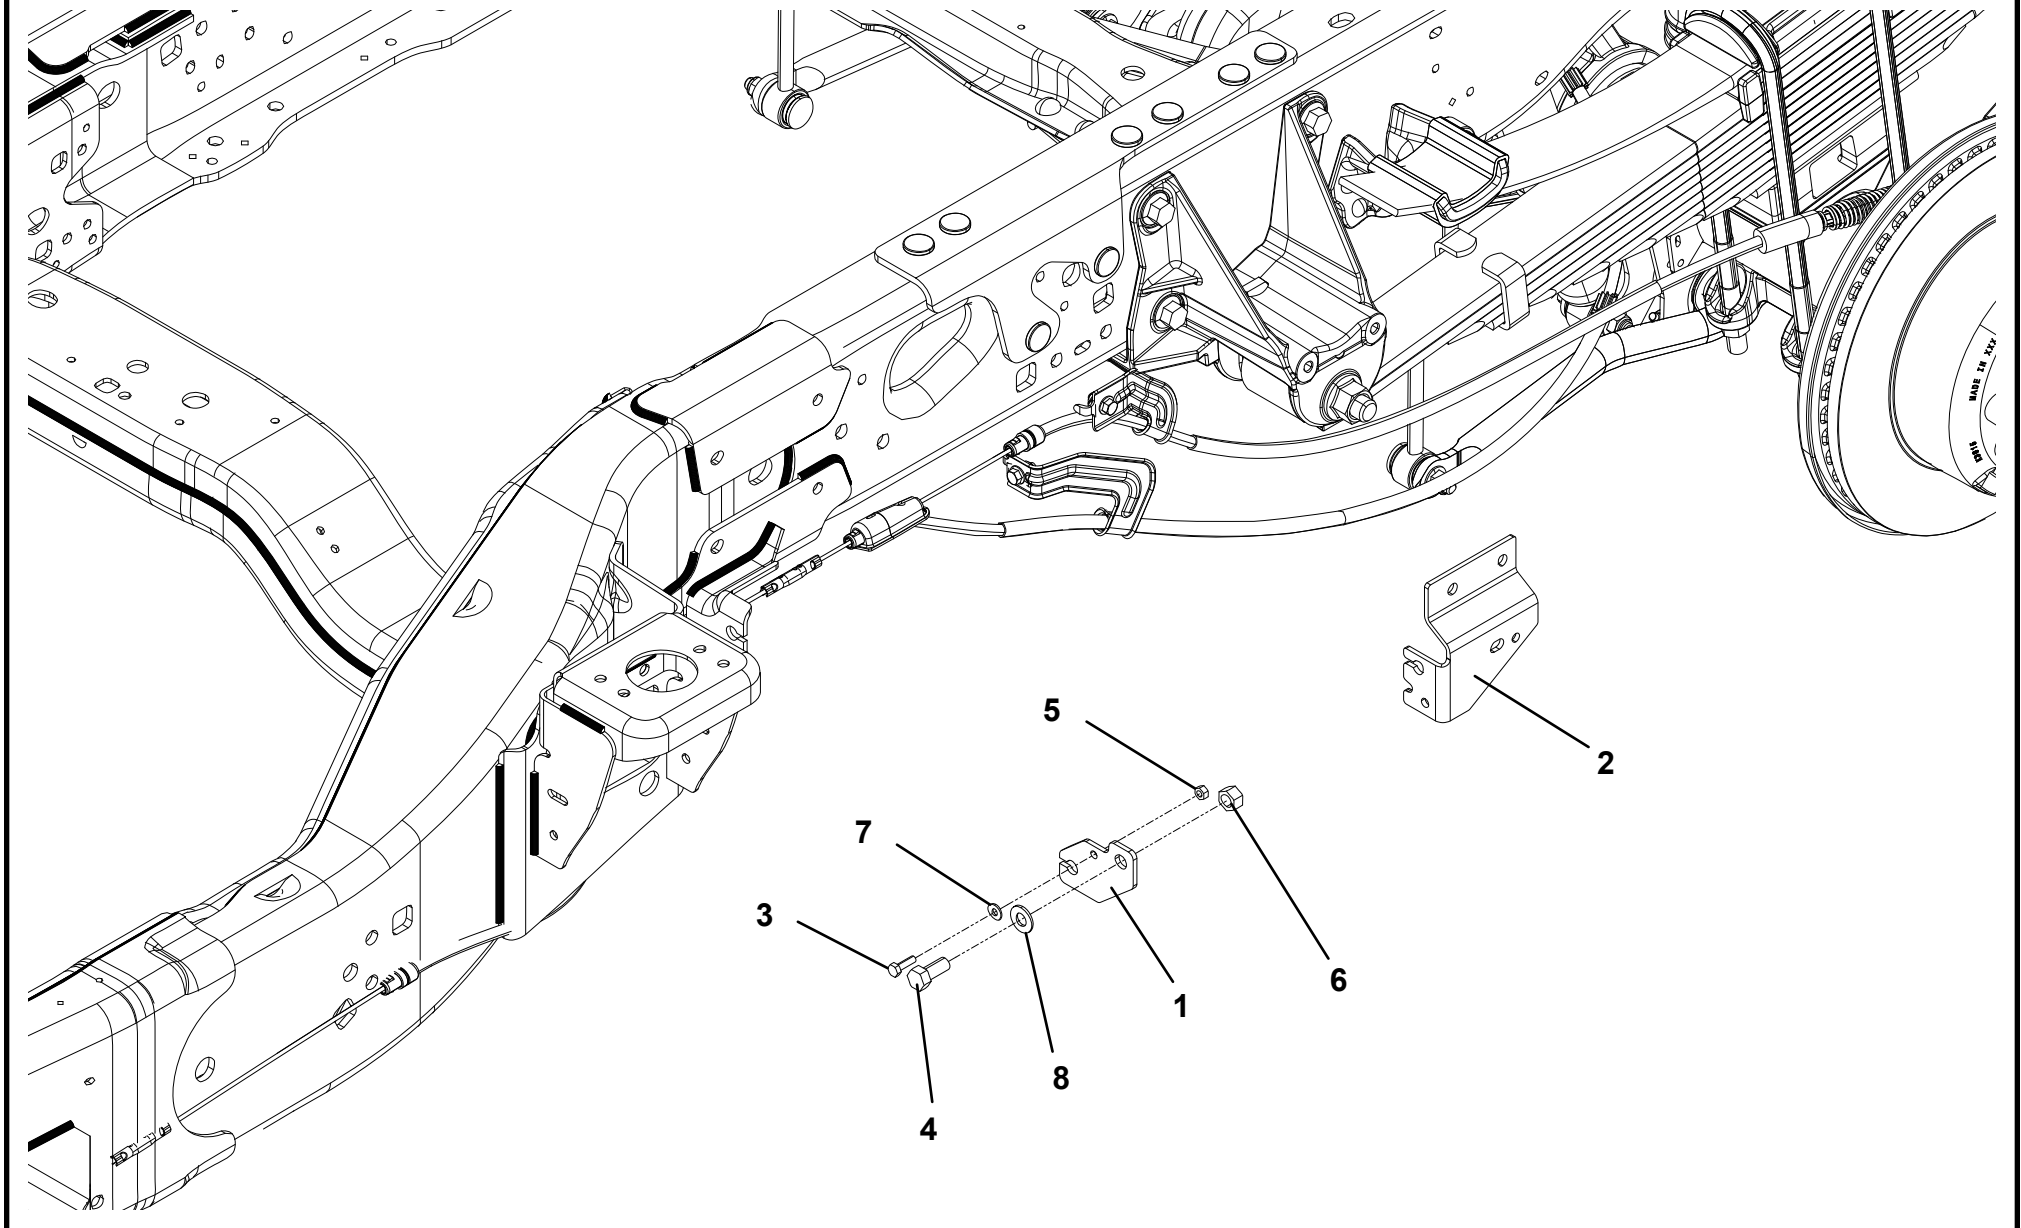

2017 FORD 60CA E-BRAKE INSTALLATION

ITEM	PART NO.	DESCRIPTION	QTY
1	1001221075	Plate	1
2	1001221138	Bracket	1
3	0641407	Capscrew, 0.25"-20NC x 0.88"	1
4	0641809	Capscrew, 0.50"-13NC x 1.125"	1
5	3311401	Nut, 0.25"-20NC	1
6	3311801	Nut, 0.50"-13NC	1
7	4711400	Washer, 0.25" ID	1
8	4711800	Washer, 0.50" ID	1

2017 FORD 60CA E-BRAKE INSTALLATION