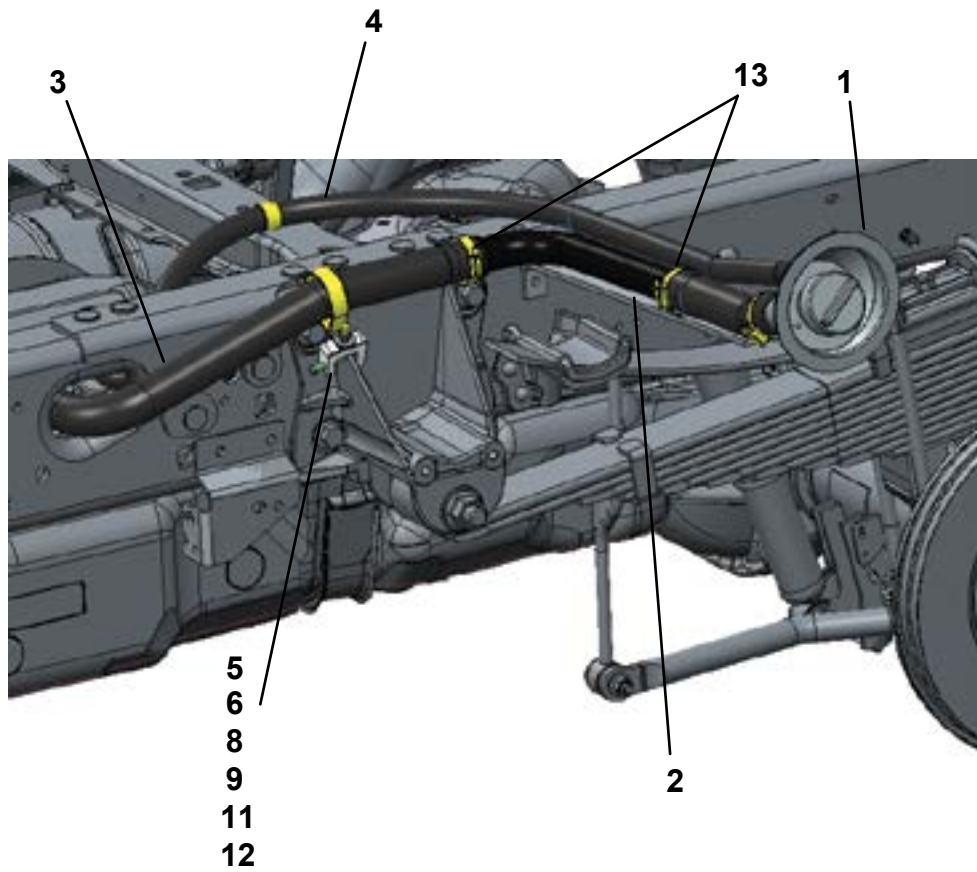

2017 FORD FUEL FILLER INSTALLATION

ITEM	PART NO.	DESCRIPTION	QTY
1	2178000062	Fuel Filler Bracket	1
2	2570000171	Fuel Filler Support	1
3	7570000037	Hose	1
4	7570000017	Hose	1
5	7274000076	Clamp	1
6	7274000071	Clamp	1
7	7274000105	Clamp	1
8	7785152420	Screw, 0.31"-18NC x 1.50	1
9	7115151050	Capscrew, 0.31"-18NC x 1.25"	1
10	3941506	Screw, 0.31"-18NC x 0.75"	1
11	7950150161	Flatwasher, 0.31" ID	1
12	7660152601	Locknut, 0.31"-18NC	2
13	7274000005	Clamp	2
14	7443000483	Fitting	1

2017 FORD FUEL FILLER INSTALLATION