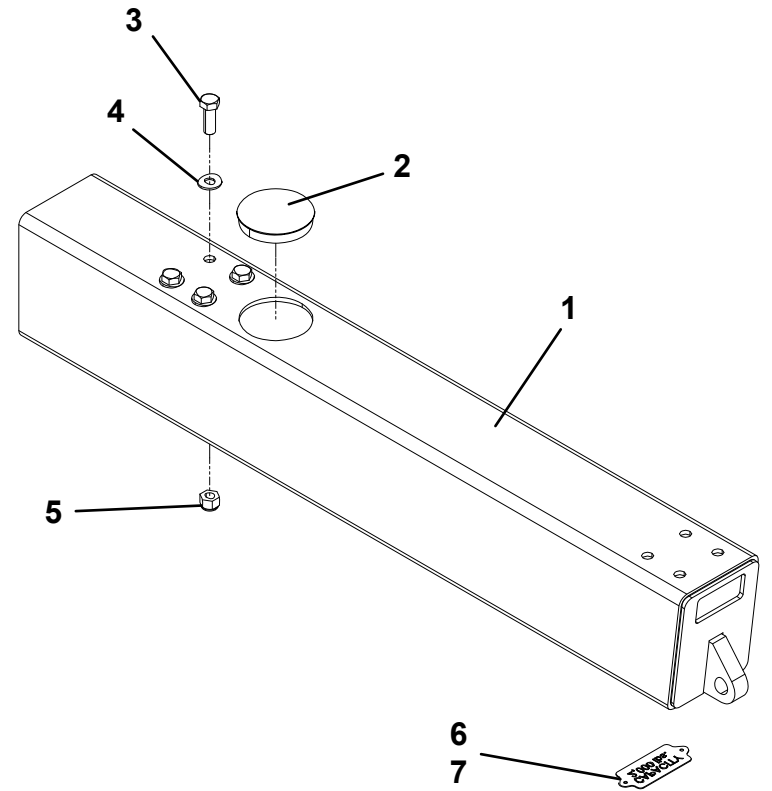

RECOVERY BOOM EXTENTION

ITEM	PART NO.	DESCRIPTION	QTY
1	3170000493	Boom Extension	1
2	7701000030	Plug	1
3	7115201450	Capscrew, 0.63"-11NC x 1.75"	4
4	7950200141	Flatwasher, 0.63" ID	4
5	7660202601	Locknut, 0.63"-11NC	4
6	7330000866	Tag	1
7	7759000018	Pop Rivet	2

RECOVERY BOOM EXTENSION