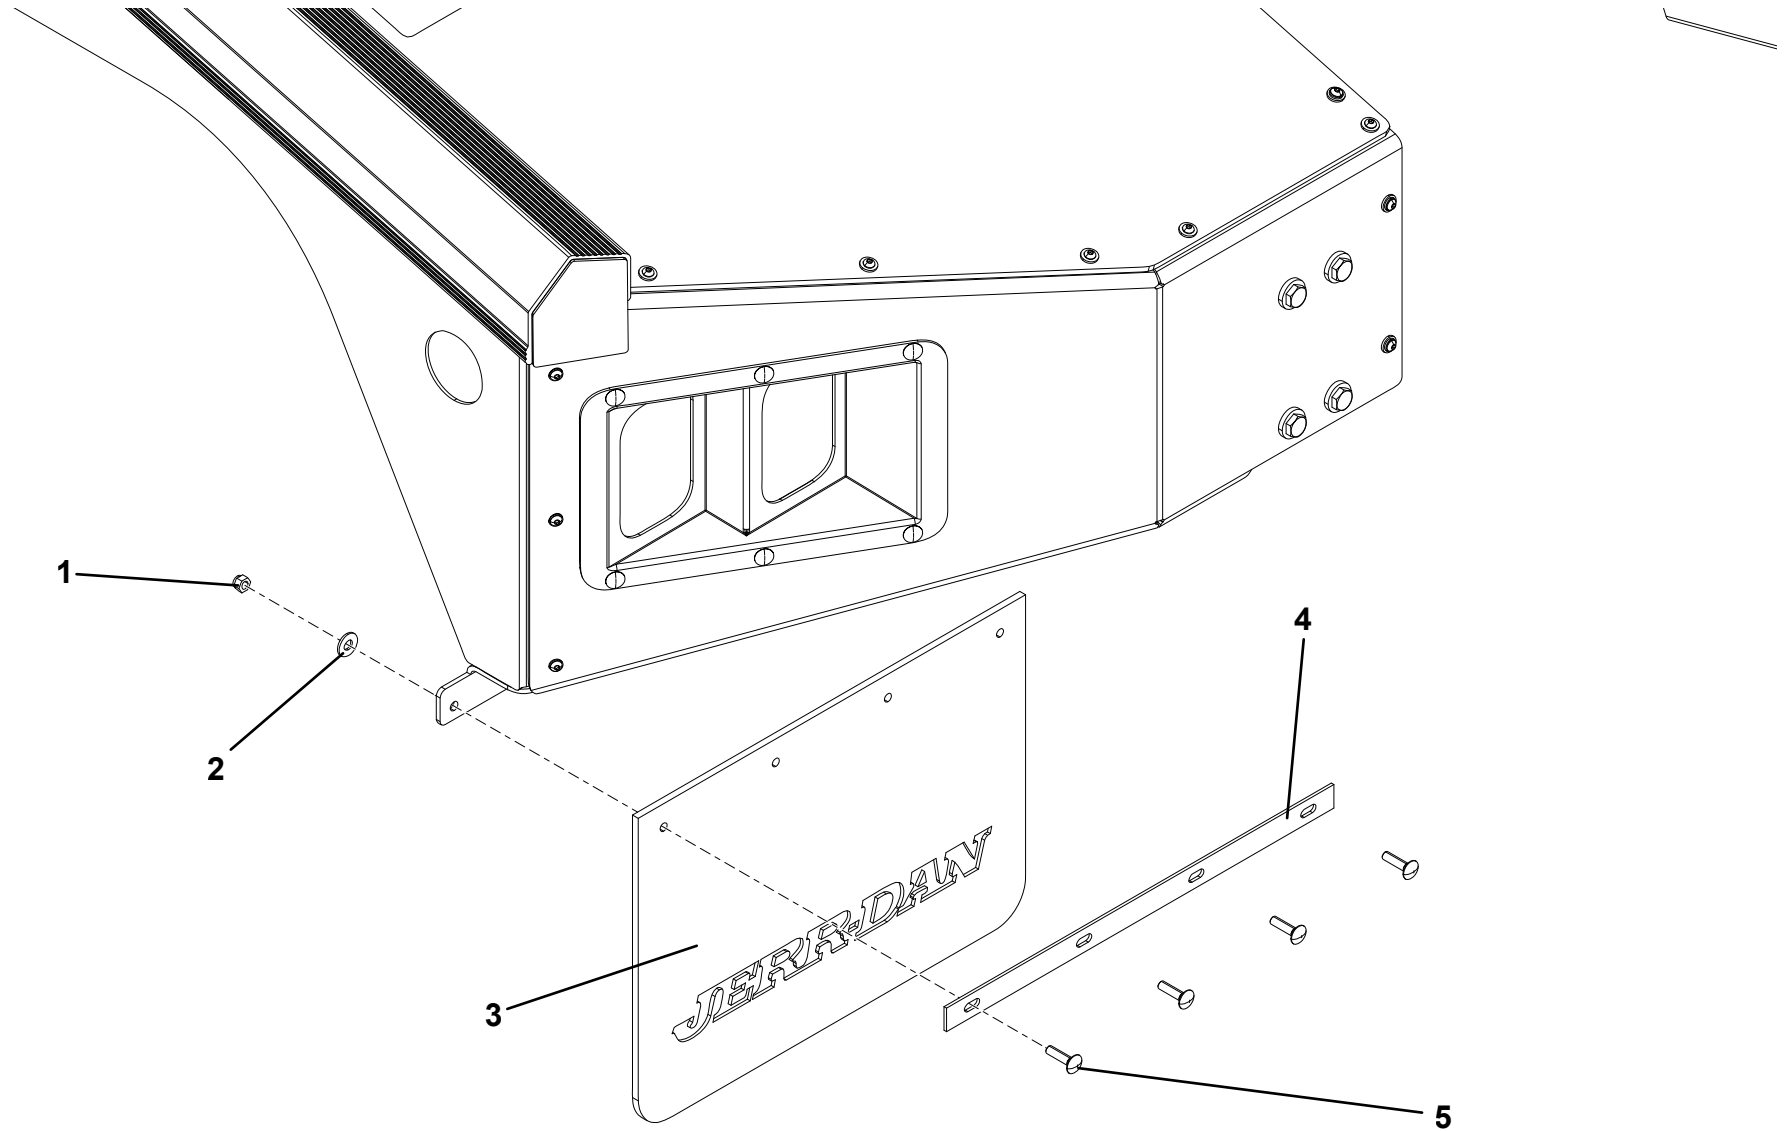

MUD FLAPS

ITEM	PART NO.	DESCRIPTION	QTY
1	7638000003	Flap Mud W/Jerr-Dan Logo - 19"	2
2	4706001123	Plate 0.13" X 1.00" X 19.00"	2
8	7115151064	Bolt 0.31"-18NC X 1.25" Carriage	8
9	7660152601	Locknut 0.031"-18NC Gr5 Hex Nyloc	8
10	7950150161	Flatwasher 0.31" Nom Wide - Pla	8

MUD FLAPS