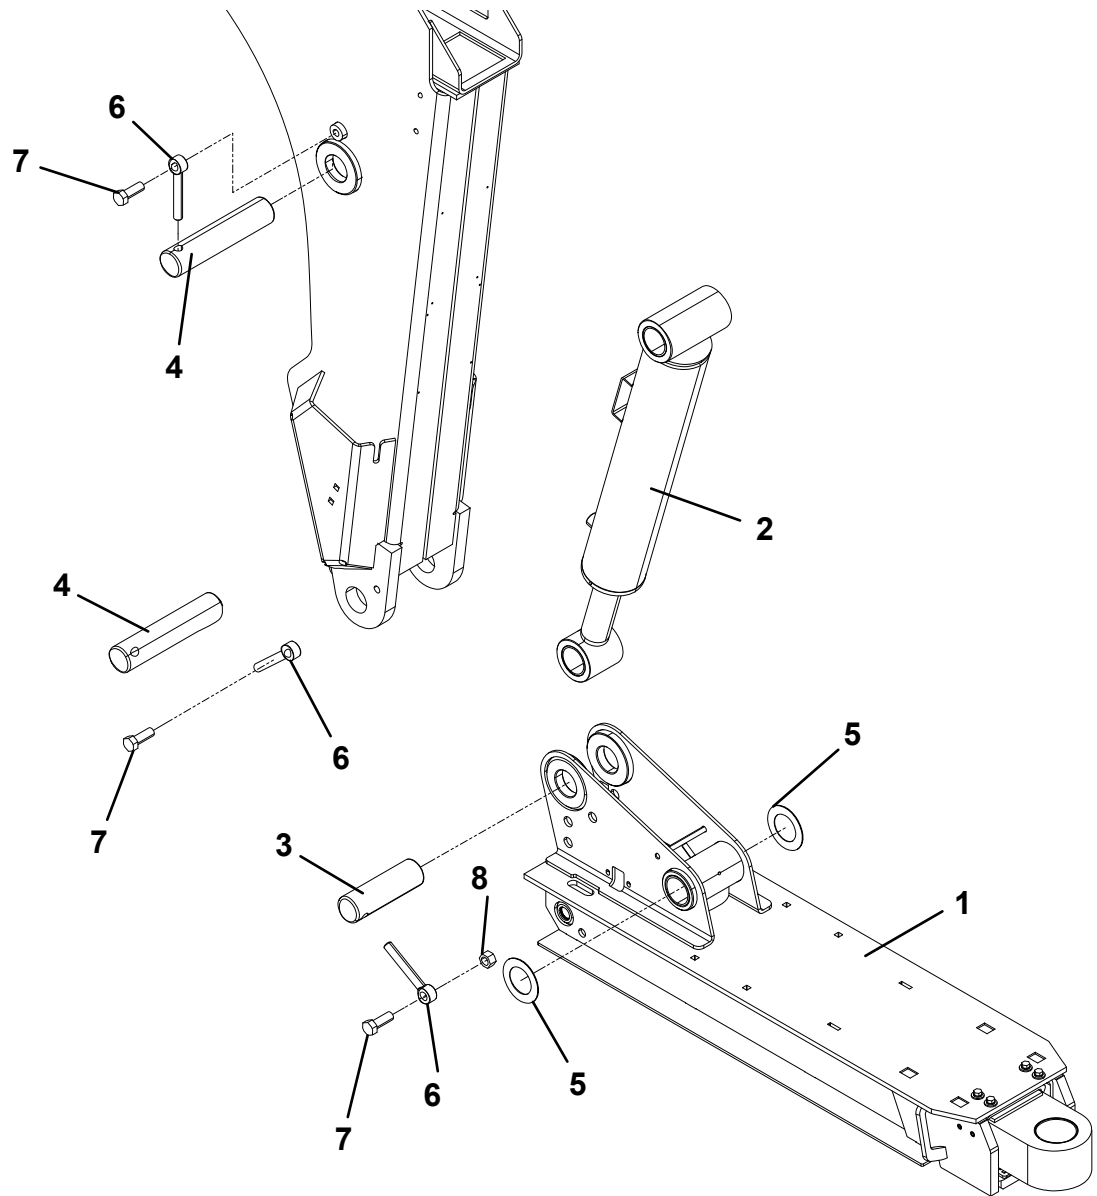

UNDERLIFT INSTALLATION - MANUAL GRIDS

ITEM	PART NO.	DESCRIPTION	QTY
1	1001207975	Boom, Underlift	1
2	1001194369	Cylinder	1
3	1001191718	Pin	1
4	1001191717	Pin	2
5	4949000050	Washer	2
6	3841258	Keeper	3
7	0682014	Capscrew, 0.62" - 11NC x 1.75"	3
8	3272005	Nut, 0.62" - 11NC	1
9	3020039	Lubricant	A/R
10	1001095650	Adhesive	A/R

UNDERLIFT INSTALLATION - MANUAL GRIDS

Items #9 & 10, Not Shown