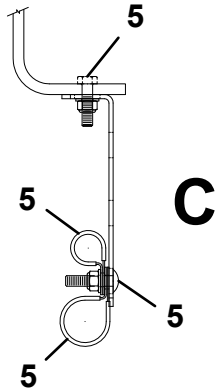

SUPPLY PRESSURE & RETURN HOSE INSTALL 173" WB 2011+ DODGE

ITEM	PART NO.	DESCRIPTION	QTY
1	1001132841	Hose Kit	1
2	7443000412	Fitting	1
3	7274000002	Clamp	2
4	1001132794	Clamp	6
5	1001132800	Clamp	4
6	4706003844	Plate	1
7	7115151064	Bolt, 0.31"-18NC x 1.25"	1
8	7950150161	Flatwasher, 0.31" ID	7
9	7660152601	Locknut, 0.31"-18NC	7
10	7115151050	Capscrew, 0.31"-18NC x 1.25"	3
11	7274000040	Clamp	6
12	7274000041	Clamp	3
13	7115150864	Bolt, 0.31"-18NC x 1.00"	3
14	8632000002	Trim	3in
15	7819000013	Sleeve	4
		Hose Kit - 1001132841	
16	4567630250	Hose Assembly	1
17	1001132848	Hose Supply	1

SUPPLY PRESSURE & RETURN HOSE INSTALL 173" WB 2011+ DODGE