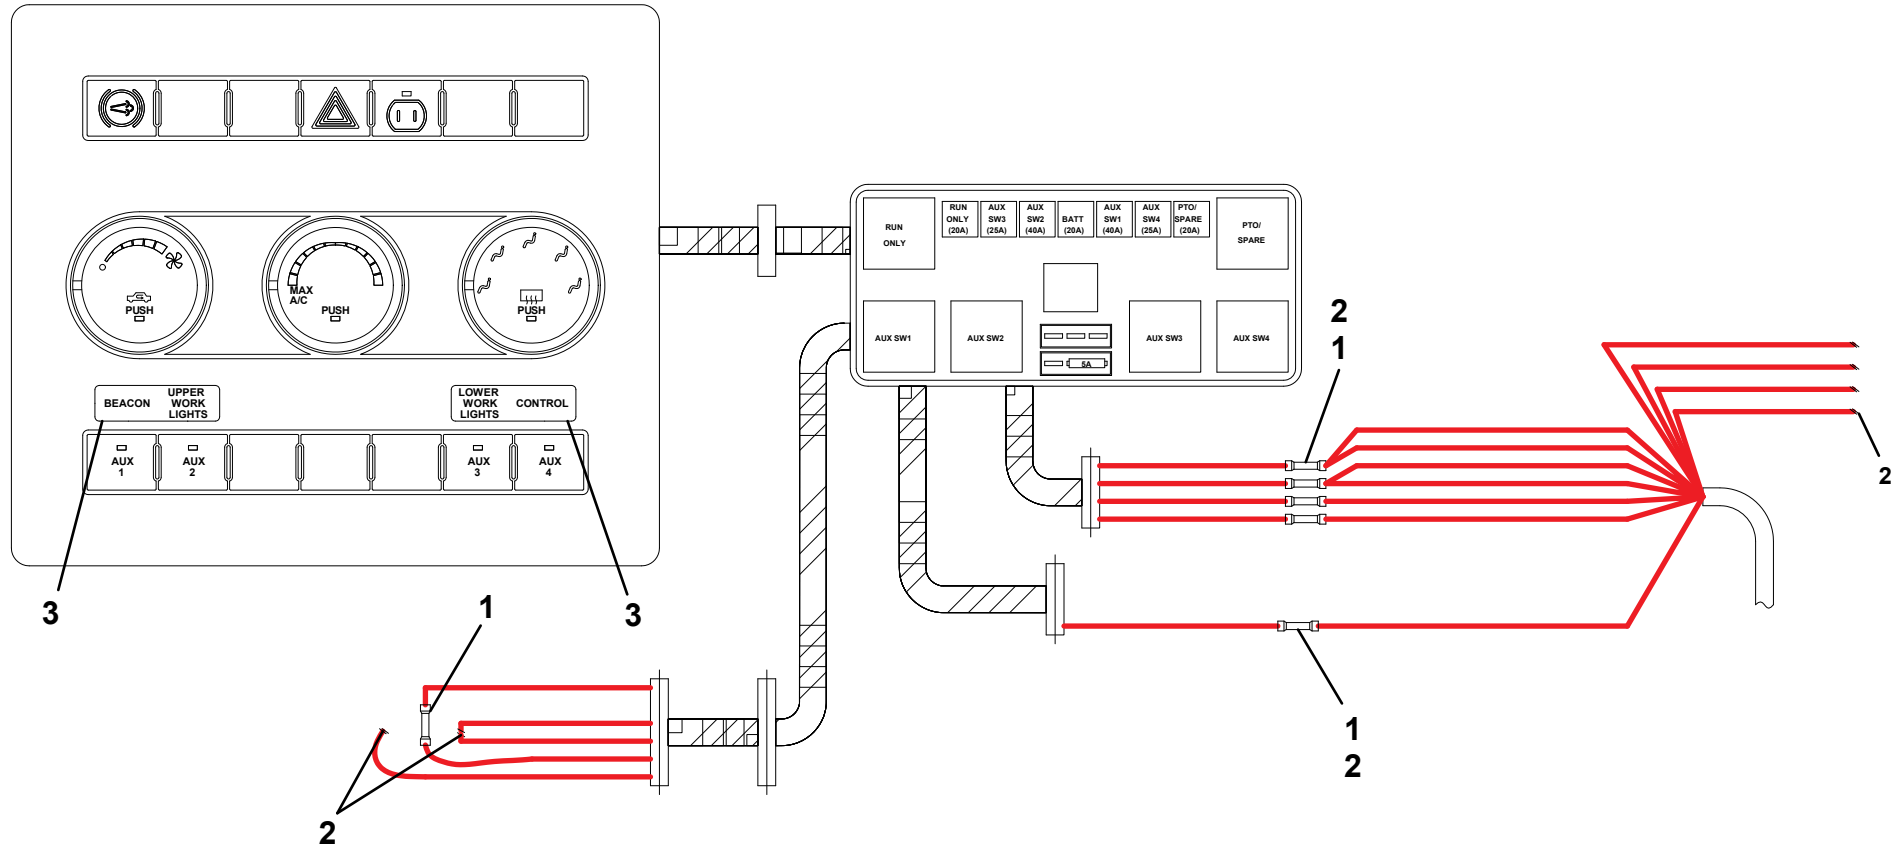

# SWITCH PANEL, 4 FUNCTION 2011 DODGE OEM

**SWITCH PANEL, 5 FUNCTION IN-DASH**

ITEM	PART NO.	DESCRIPTION	QTY
1	7870000106	Switch Panel	1
2	7330000288	Decal	1
3	7345001913	Connector	6
4	7345211701	Terminal	1
4	7345001713	Connector	1