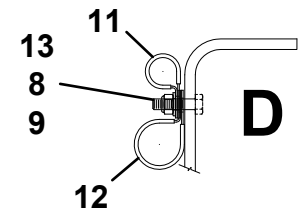

SUPPLY PRESSURE & RETURN HOSE INSTALL 173" WB 2011+ DODGE

ITEM	PART NO.	DESCRIPTION	QTY
1	1001132841	Hose Kit	1
2	7443000412	Fitting	1
3	7274000002	Clamp	2
4	1001132794	Clamp	6
5	1001132800	Clamp	4
6	4706003844	Plate	1
7	7115151064	Bolt, 0.31"-18NC x 1.25"	1
8	7950150161	Flatwasher, 0.31" ID	7
9	7660152601	Locknut, 0.31"-18NC	7
10	7115151050	Capscrew, 0.31"-18NC x 1.25"	3
11	7274000040	Clamp	6
12	7274000041	Clamp	3
13	7115150864	Bolt, 0.31"-18NC x 1.00"	3
14	8632000002	Trim	3in
15	7819000013	Sleeve	4
		Hose Kit - 1001132841	
16	4567630250	Hose Assembly	1
17	1001132848	Hose Supply	1

SUPPLY PRESSURE & RETURN HOSE INSTALL 173" WB 2011+ DODGE