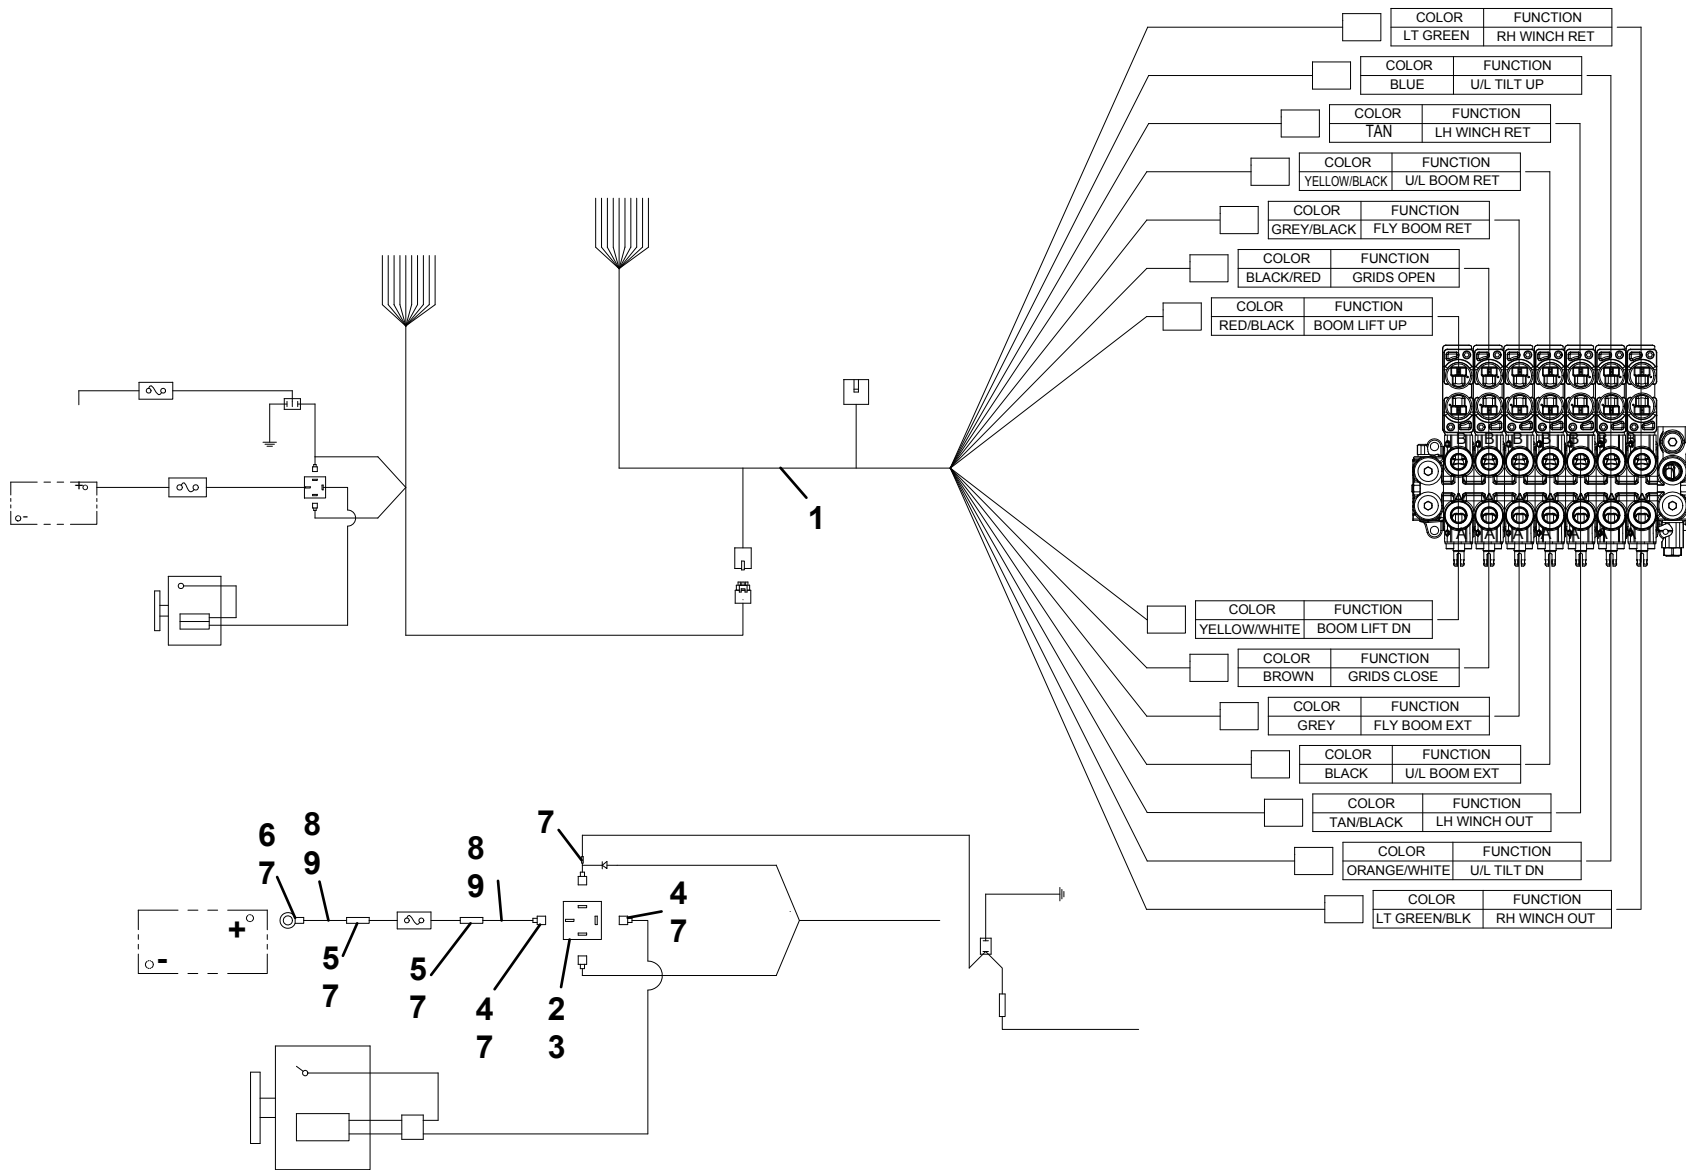

CONTROLS ELECTRIC CUSTOMER SUPPLIED

ITEM	PART NO.	DESCRIPTION	QTY
1	1001133439	Harness, Remote	1
2	7120000034	Screw, #10 x 0.75"	1
3	7740000003	Relay	1
4	7345001710	Tab	2
5	7345001714	Terminal	1
6	7345221702	Terminal	1
7	7346000039	Tube	1
8	8977500100	Wire	3ft
9	8597650002	Wire	3ft

CONTROLS ELECTRIC CUSTOMER SUPPLIED