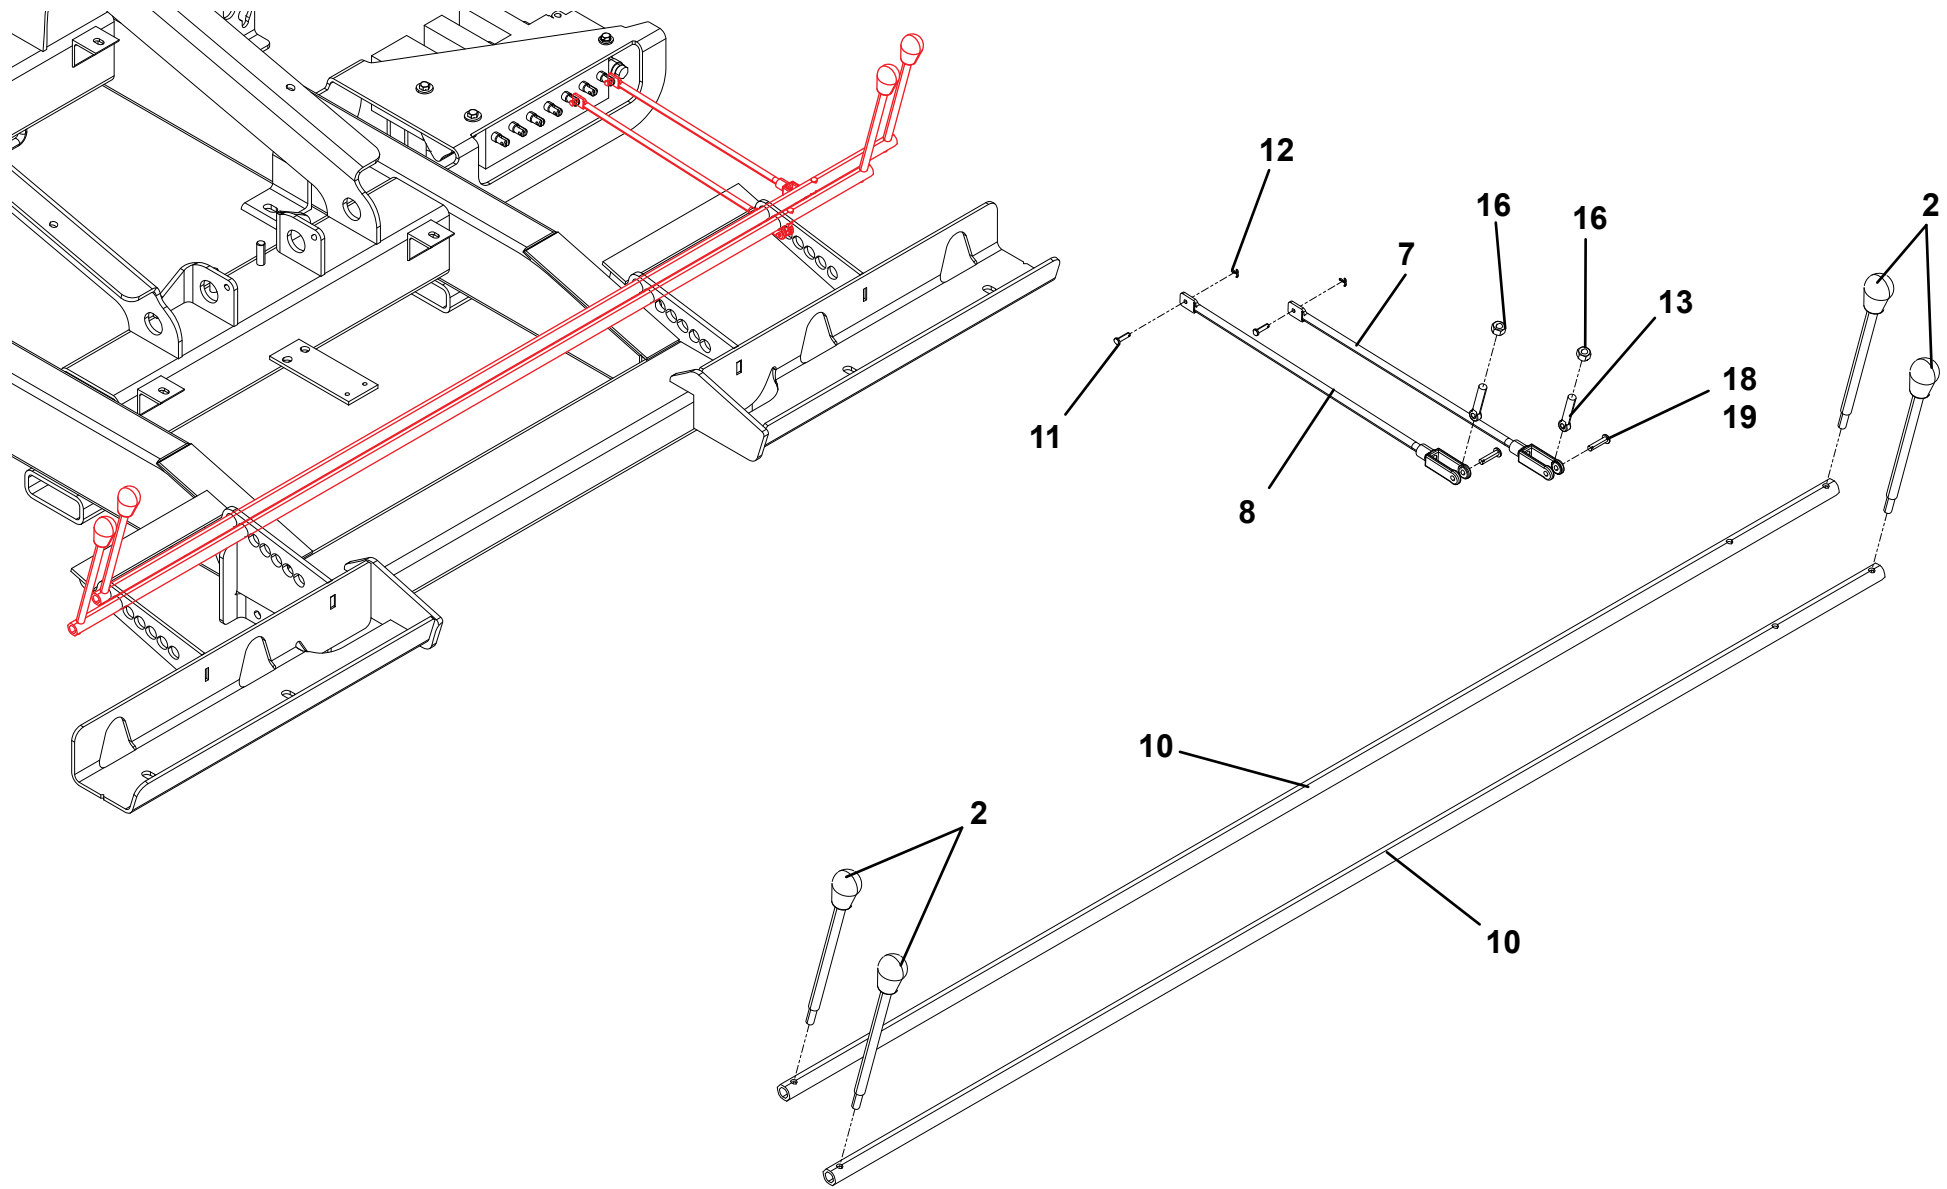

INSTALLATION CONTROLS DUAL WINCH

ITEM	PART NO.	DESCRIPTION	QTY
2	3551000057	Handle Assy 10.00" Long W/ Blac	4
7	4763000399	Rod Ctrl 0.38" X 15.40", 0.38"-24 X	1
8	4763000400	Rod Ctrl 0.38" X 16.39", 0.38"-24 X	1
10	4763000154	Rod 0.50" Dia X 68.00"	2
11	7690101200	Pin 0.19" Dia X 0.75" Clevis	2
12	7690000810	Pin 0.063" X 0.50" Cotter	2
13	7765000006	Rod End 0.38"-16nc - 1.88" Long	2
16	7660160000	Nut 0.38"-16nc Gr2 Hex- Plated	2
18	7690141600	Pin 0.25" Dia X 1.00" Clevis	2
19	7691000075	Pin Hairpin Cotter 0.19" - 0.25"	2

INSTALLATION CONTROLS DUAL WINCH