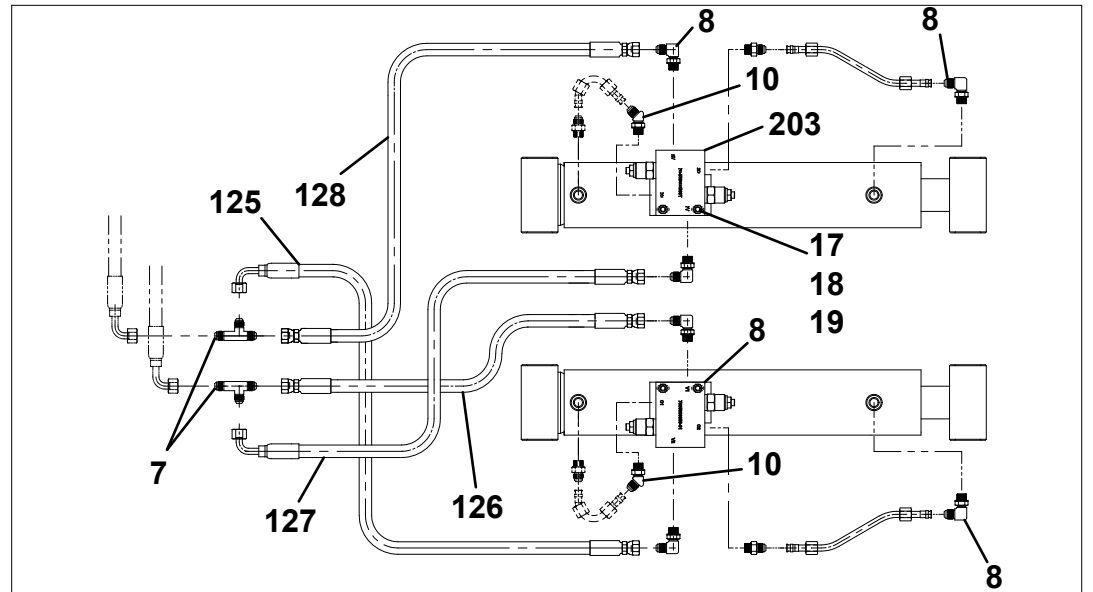

HYDRAULIC LINES & FITTINGS INSTALLATION SINGLE WINCH

ITEM	PART NO.	DESCRIPTION	QTY
1	7577000645	Kit Hose Hlf Base Mpl-40	1
2	7445080843	Adapter #8jic(M) X #8"O"(M) St	2
3	7445060843	Adapter #6jic(M) X #8"O"(M) St	6
4	7443000231	Fitting 90 Degree Elbow	2
5	7445081046	Elbow #8 Jic (M) X # 10 "O" (M)	1
6	7445081045	Elbow #8JIC(M) X #10"O"(M) 90	2
7	7443000372	Fitting T- Run 3m #6 Jic	2
8	7445060645	Elbow #6JIC(M)-#6"O"(M) 90 Deg	8
9	7445060647	Branch #6jic(2m)-"O" (M) Tee	2
10	7445060646	Elbow #6jic(M)-#6"O"(M) 45 Deg	4
11	7445060643	Adapter Straight 0.38" O-Ring To	3
12	7443000105	Reducer #6 Jic(F) - #4 Jic(M)	1
13	7445040443	Adapter Str #4jic-#4 "O" Ring	2
14	7445040643	Adapter, Str #4 JIC-#6 "O" Rin	1
15	7935000308	Valve Assy C-Bal Hydro Air	1
16	1001173683	Valve,Cb Sun Cbbg-Ljn-Eci Body	1
17	7115151650	Capscrew 0.31"-18nc X 2.00" Hex	8
18	7950150161	Flatwasher 0.31" Nom Wide - Pla	8
19	7660152601	Locknut 0.031"-18NC Gr5 Hex Nyloc	8
020A	8565000007	Hose 2-1/2" Single Jacket Mill	10
21	7443000048	Fitting Plug #8"O"(M)	2
24	7443000168	Adapter #12 "O" X 0.75 ID Beaded	1
25	7274000080	Clamp Hose Tbolt 1.12" Nom Dia	4
26	7443000319	Fitting 90 Deg 1.00" Nptm X 0.75"	2
27	7430000003	Filter Assy Oil W/Element #Aa	1
28	7114140618	Capscrew 0.25" - 20nc X 0.75" Ss B	2
29	7950140003	Lockwasher 0.25" Nom Reg S/S	2
30	7950140143	Flatwasher 0.25" Nom Narrow Ss	2
31	7470000002	Gauge #15Mst-01B60 Oil Filter	1
32	7443000066	Fitting 45el.13npt Male X 0.13"n	1
34	7577000622	Kit Tube Hlf Base Mpl-40	1
40	7445080818	Nut #8JIC (F) Cap	1
41	1001131306	Clamp,Assy Kit Stauff 0.38" Tube	13
42	1001131323	Clamp,Assy Kit Stauff 0.38" Tube	2

HYDRAULIC LINES & FITTINGS INSTALLATION SINGLE WINCH