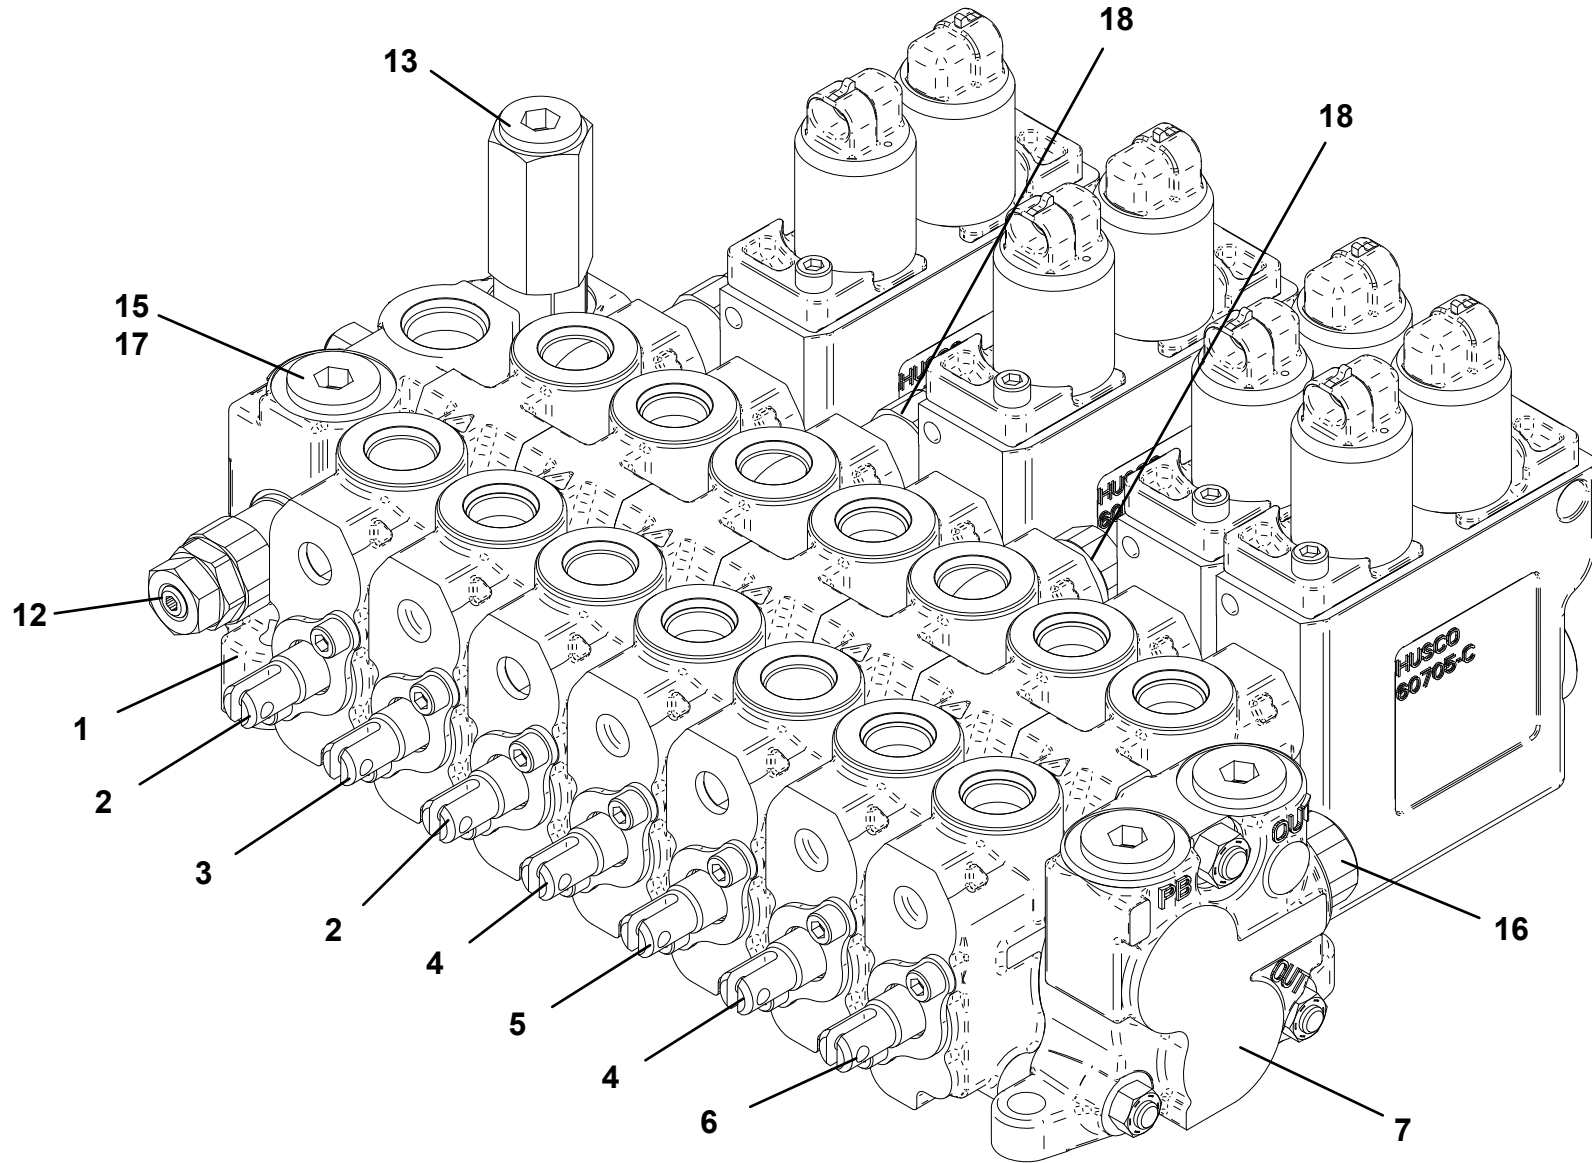

VALVE ASSEMBLY - 7 SECTION - 4 SOLENOID - 3935000170

ITEM	PART NO.	DESCRIPTION	QTY
1	7935000297	Inlet Section	1
2	7935000298	Spool Section	2
3	9935930141	Spool Section	1
4	9935930146	Spool Section	2
5	7935000251	Spool Section	1
6	1001126735	Spool Section	1
7	7935000256	Outlet Section	1
8	70051667	Tie Rod	1
9	8035346	Nut	2
10	70051666	Tie Rod	2
11	7012926	Nut	4
12	9935930106	Relief Valve	1
13	9935930147	Pressure Valve	1
14	N/A	Plug	1
15	N/A	Plug	3
16	70051205	Relief Valve	1
17	N/A	Plate	1
18	7935000174	Relief Valve	2

VALVE ASSEMBLY - 7 SECTION - 4 SOLENOID - 3935000170