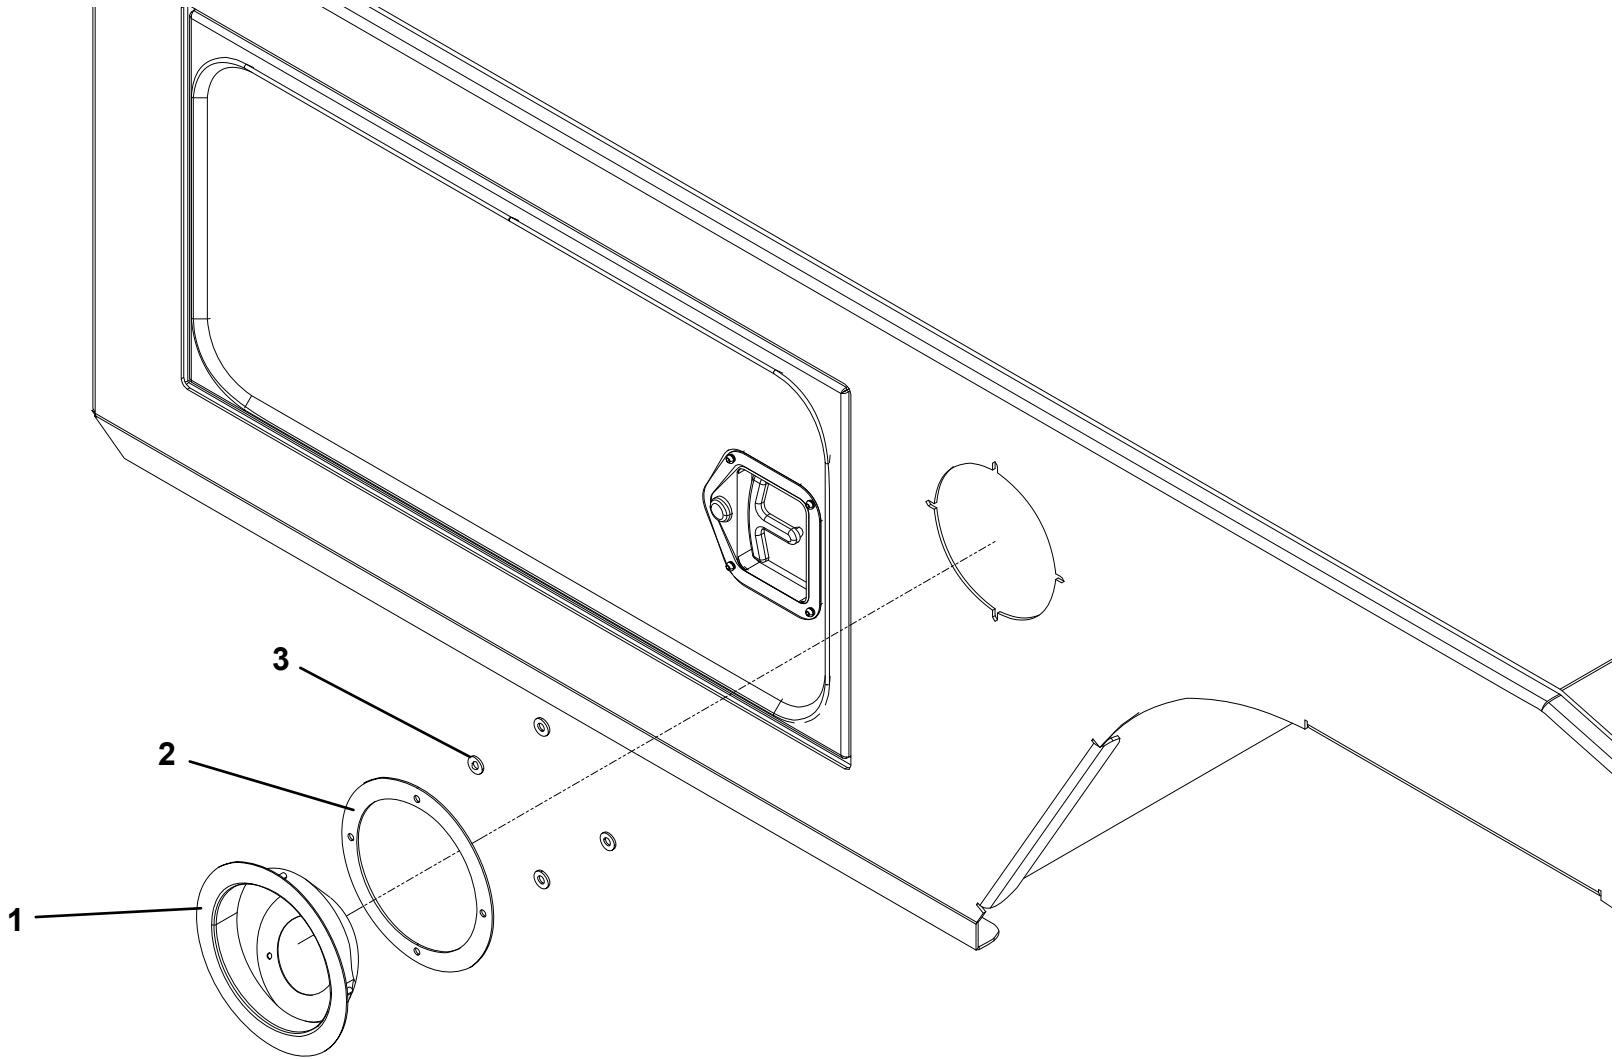

FUEL FILLER INSTALLATION

ITEM	PART NO.	DESCRIPTION	QTY
1	7449000019	Flange	1
2	7796000100	Gasket	1
3	7950100151	Flatwasher, 0.19" ID	4

FUEL FILLER INSTALLATION