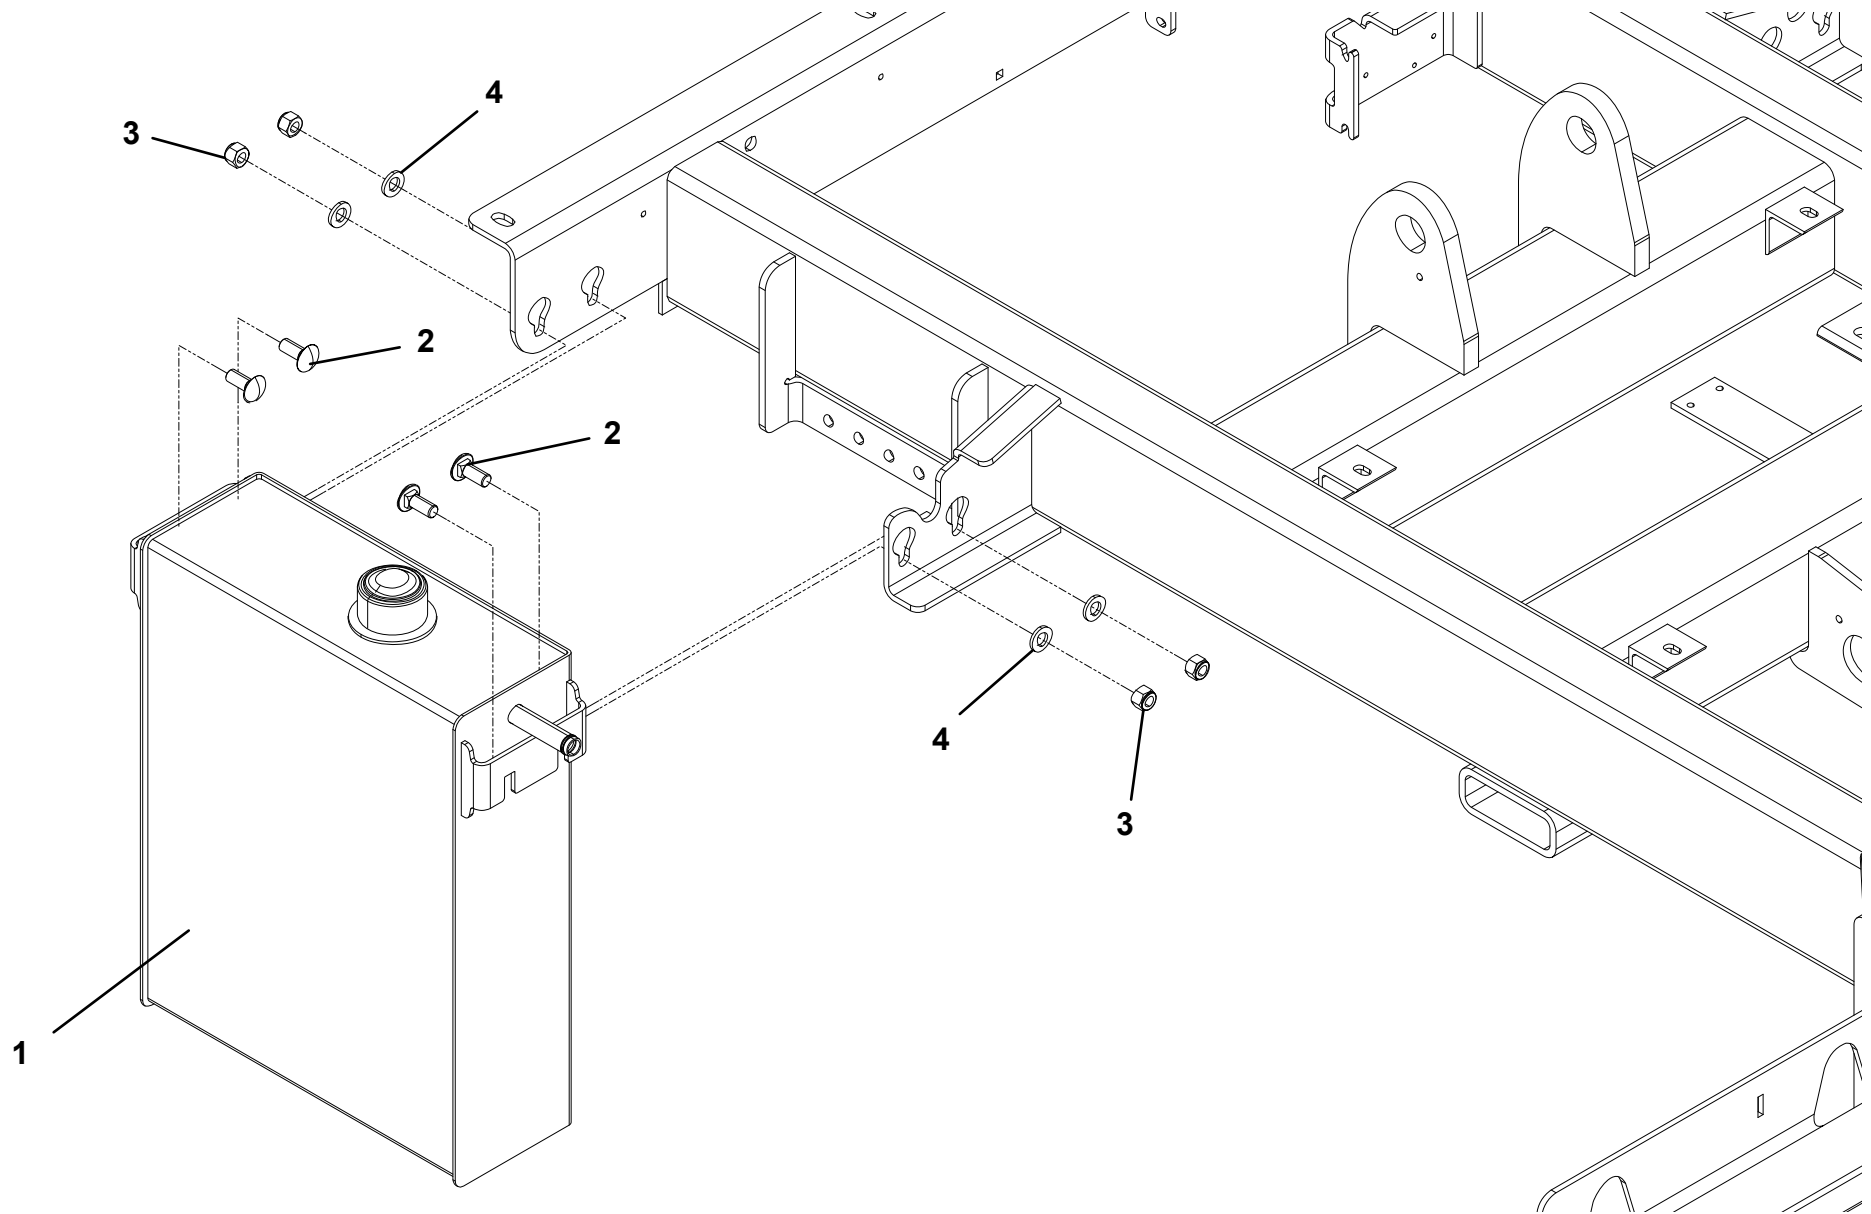

HYDRAULIC TANK

ITEM	PART NO.	DESCRIPTION	QTY
1	3750000061	Reservoir	1
2	7115181064	Bolt, 0.50" - 13NC x 1.25"	4
3	7660182601	Locknut, 0.50" - 13NC	4
4	7950180153	Flatwasher, 0.50" ID	4

HYDRAULIC TANK