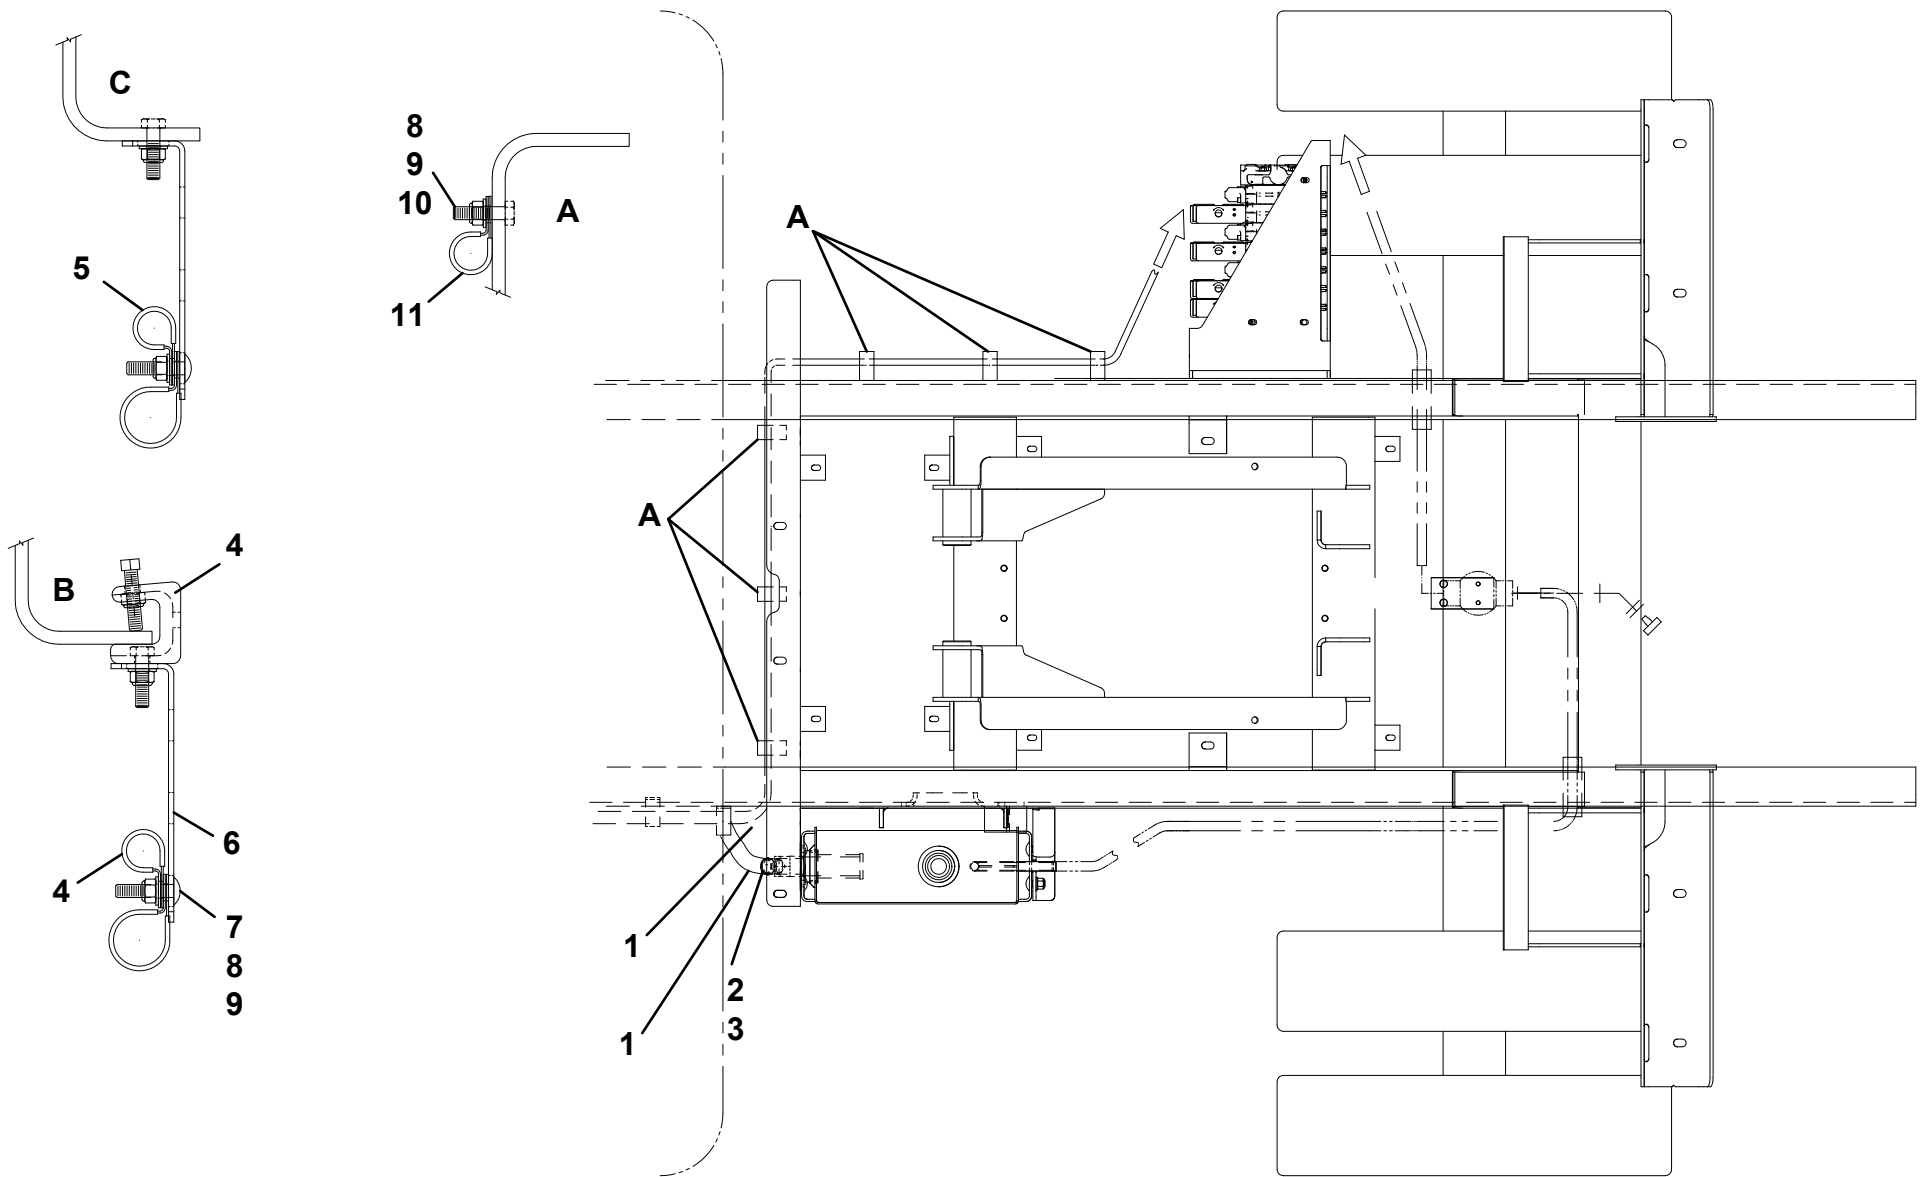

SUPPLY PRESSURE & RETURN HOSE INSTALL 140" WB 11-16 FORD

ITEM	PART NO.	DESCRIPTION	QTY
1	1001132842	Hose Kit	1
2	7443000013	Fitting	1
3	7274000002	Clamp	2
4	1001132794	Clamp	4
5	1001132800	Clamp	2
6	4706003844	Plate	1
7	7115151064	Bolt, 0.31"-18NC x 1.25"	1
8	7950150161	Flatwasher, 0.31" ID	7
9	7660152601	Locknut, 0.31"-18NC	7
10	7115151050	Capscrew, 0.31"-18NC x 1.25"	6
11	7274000040	Clamp	6
12	8632000002	Trim	3in
13	7819000013	Sleeve	4

SUPPLY PRESSURE & RETURN HOSE INSTALL 140" WB 11-16 FORD