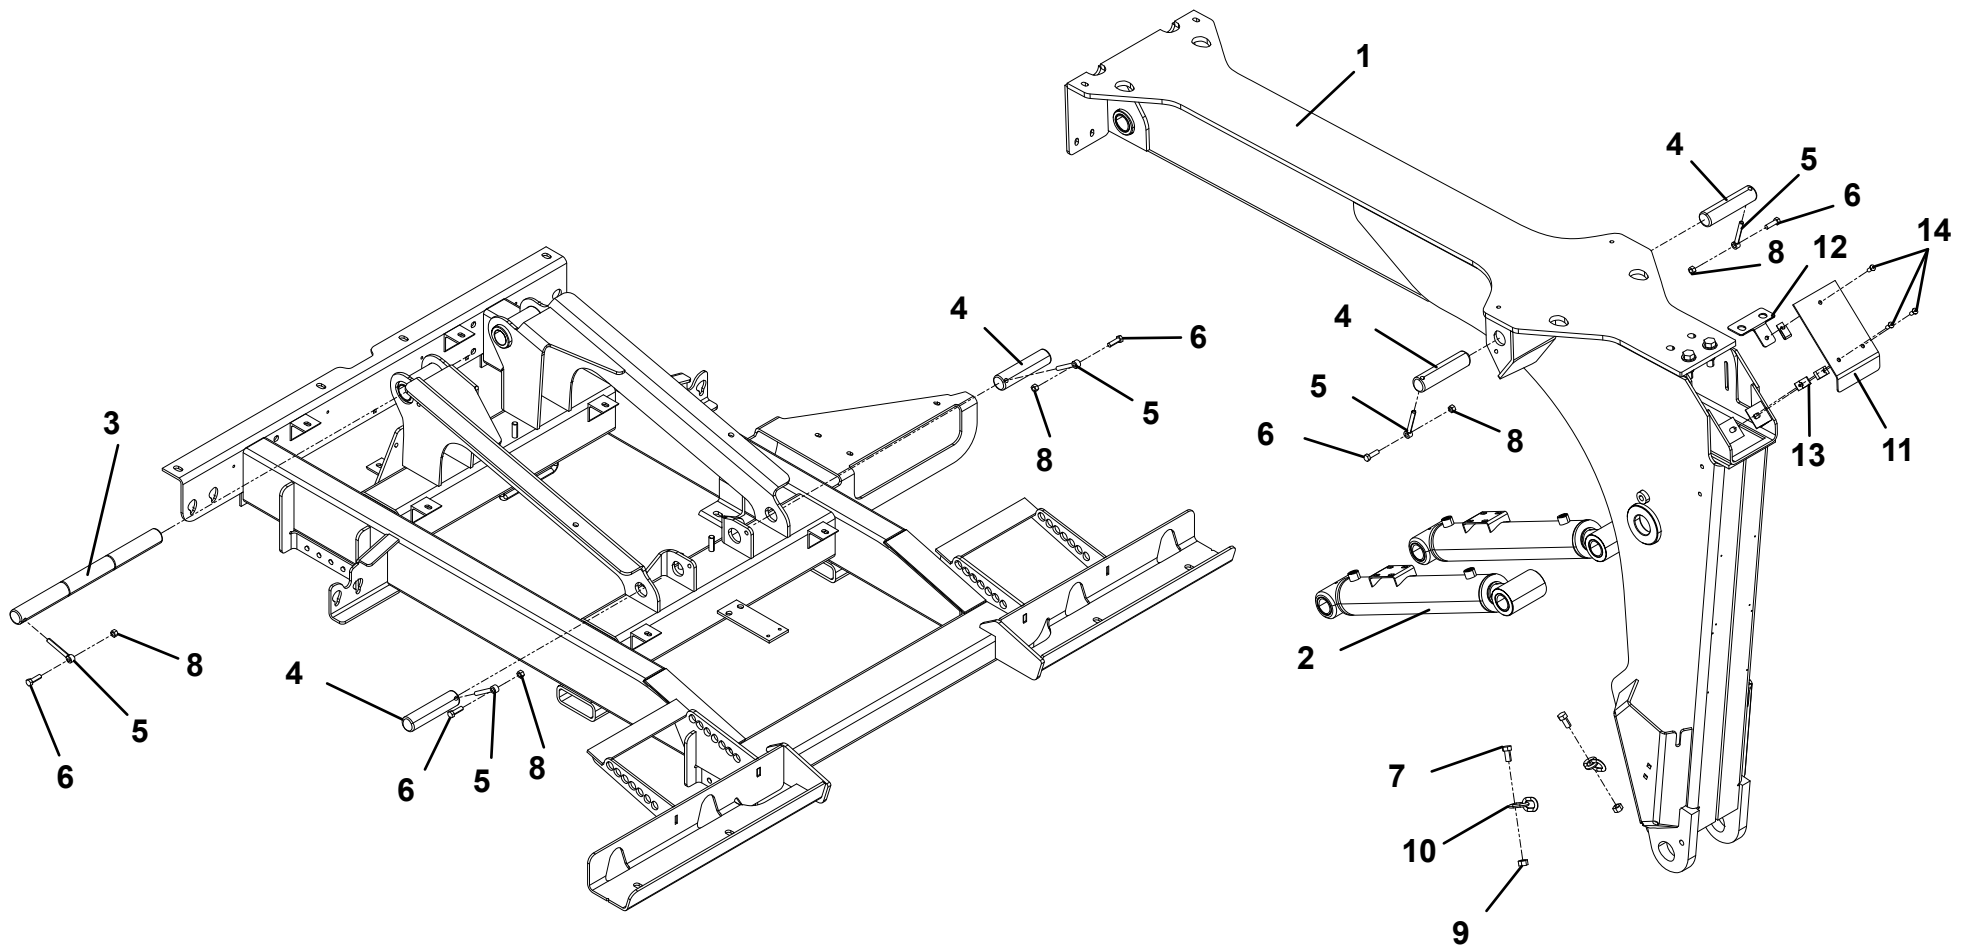

KNEE BOOM INSTALLATION

ITEM	PART NO.	DESCRIPTION	QTY
1	1001208926	Knee Boom	1
2	1001194362	Cylinder	2
3	1001191714	Pin	1
4	1001191716	Pin	4
5	3841143	Keeper	5
6	0681610	Capscrew, 0.38" - 16NC x 1.25"	5
7	0641808	Capscrew, 0.50" - 13NC x 1.00"	2
8	3271605	Nut, 0.38" - 16NC	5
9	3271805	Nut, 0.50" - 13NC	2
10	7262000020	Chain	2
11	4706005131	Plate	1
12	4178000626	Bracket	1
13	7661000029	Nut Clip	3
14	7114150618	Screw, 0.31" - 18NC x 0.75"	3

KNEE BOOM INSTALLATION