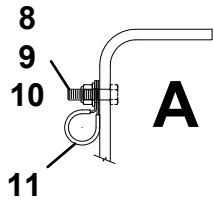

SUPPLY PRESSURE & RETURN HOSE INSTALL 137" WB CHEVY

ITEM	PART NO.	DESCRIPTION	QTY
1	1001132838	Hose Kit	1
2	7443000412	Elbow	1
3	7274000002	Clamp	2
4	1001132794	Clamp	4
5	1001132800	Clamp	2
6	4706003844	Plate	1
7	7115151064	Bolt, 0.31"-18NC x 1.25"	1
8	7950150161	Flatwasher, 0.31" ID	7
9	7660152601	Locknut, 0.31"-18NC	7
10	7115151050	Capscrew, 0.31"-18NC x 1.25"	3
11	7274000040	Clamp	6
12	7274000041	Clamp	3
13	7115150864	Bolt, 0.31"-18NC x 1.00"	3
14	8632000002	Trim	3in
15	7819000013	Sleeve	2

SUPPLY PRESSURE & RETURN HOSE INSTALL 137" WB CHEVY