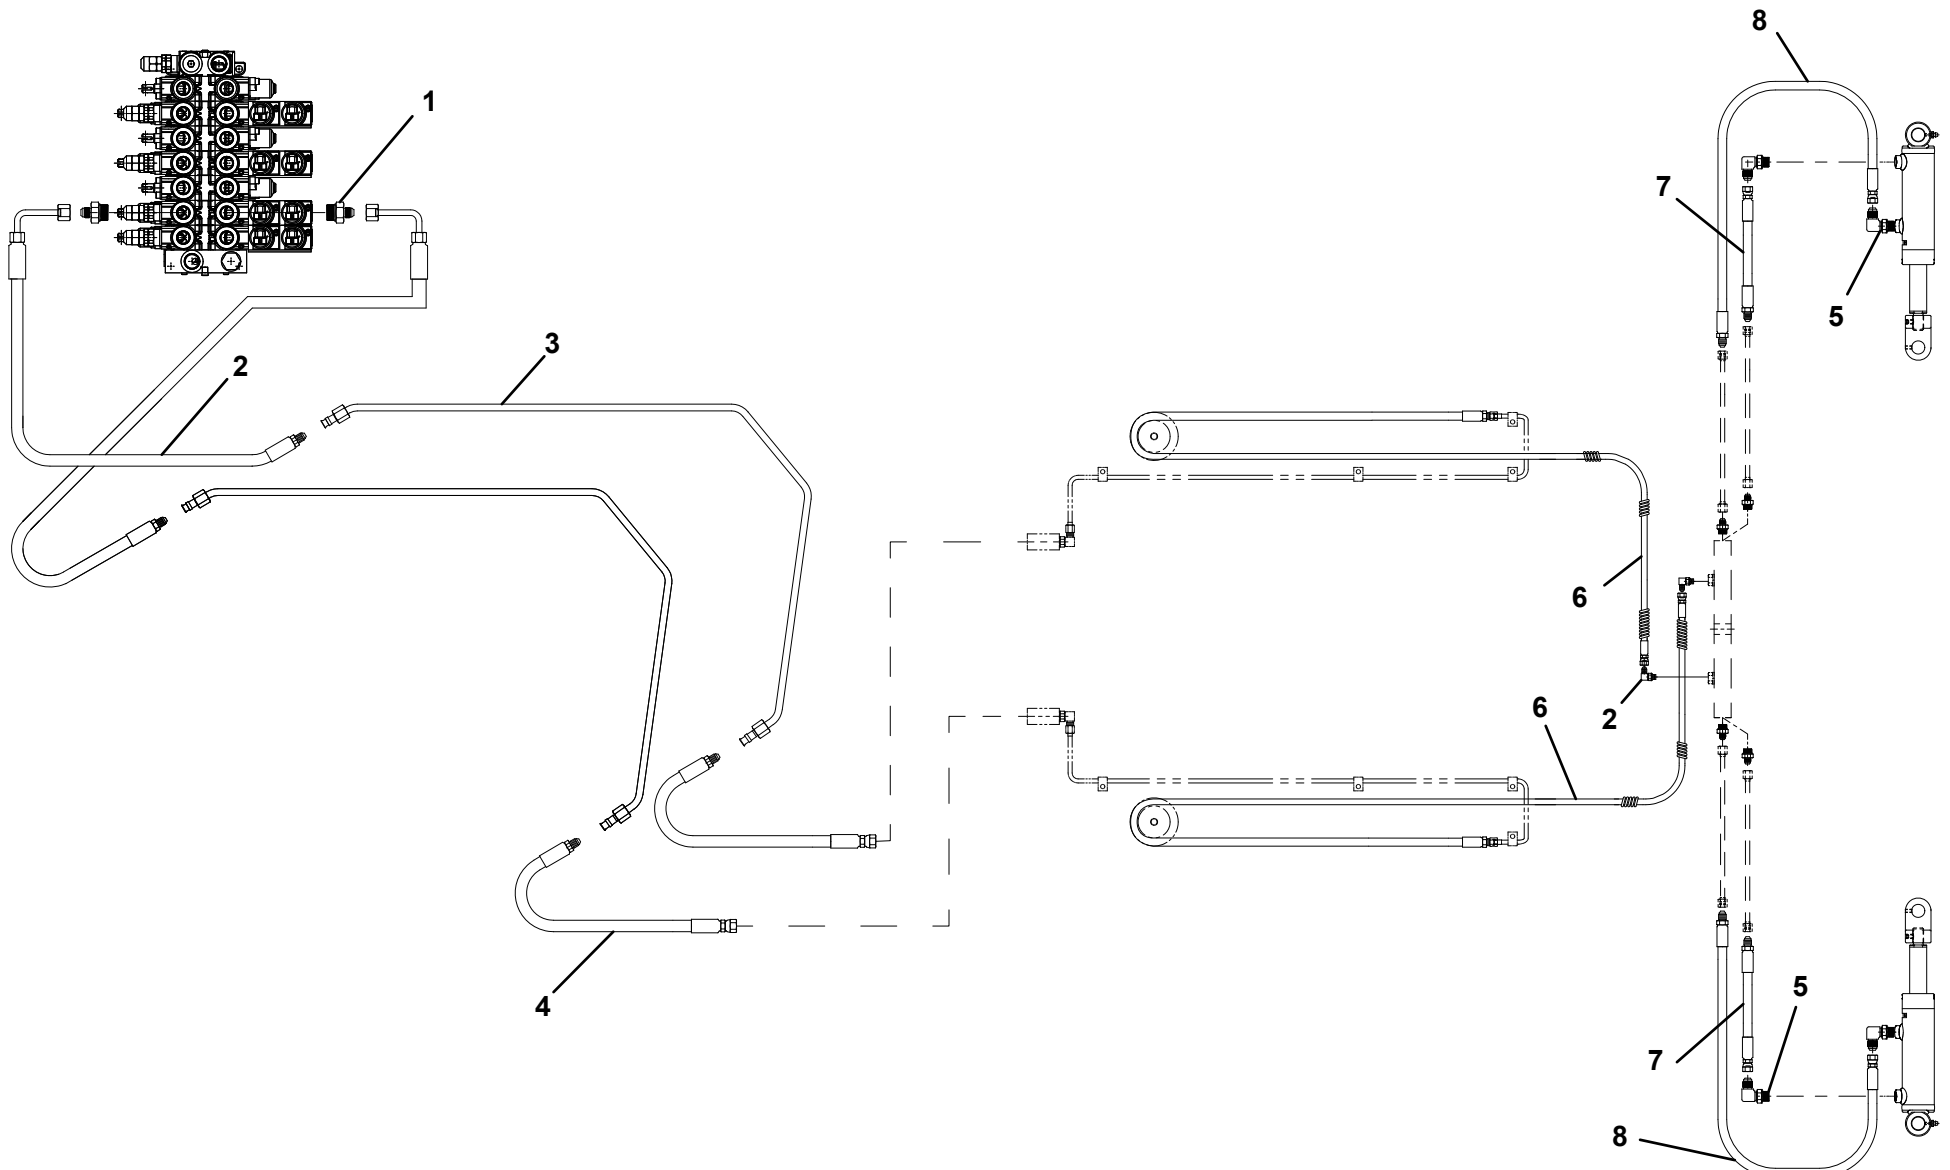

HYDRAULIC GRID HLF

ITEM	PART NO.	DESCRIPTION	QTY
1	7445060843	Adapter	2
2	4569123054	Hose Assembly	2
3	7912000202	Tube Assembly	2
4	4570000229	Hose Assembly	2
5	7445040445	Elbow	6
6	4570000210	Hose Assembly	2
7	4570000211	Hose Assembly	2
8	4570000212	Hose Assembly	2

HYDRAULIC GRID HLF