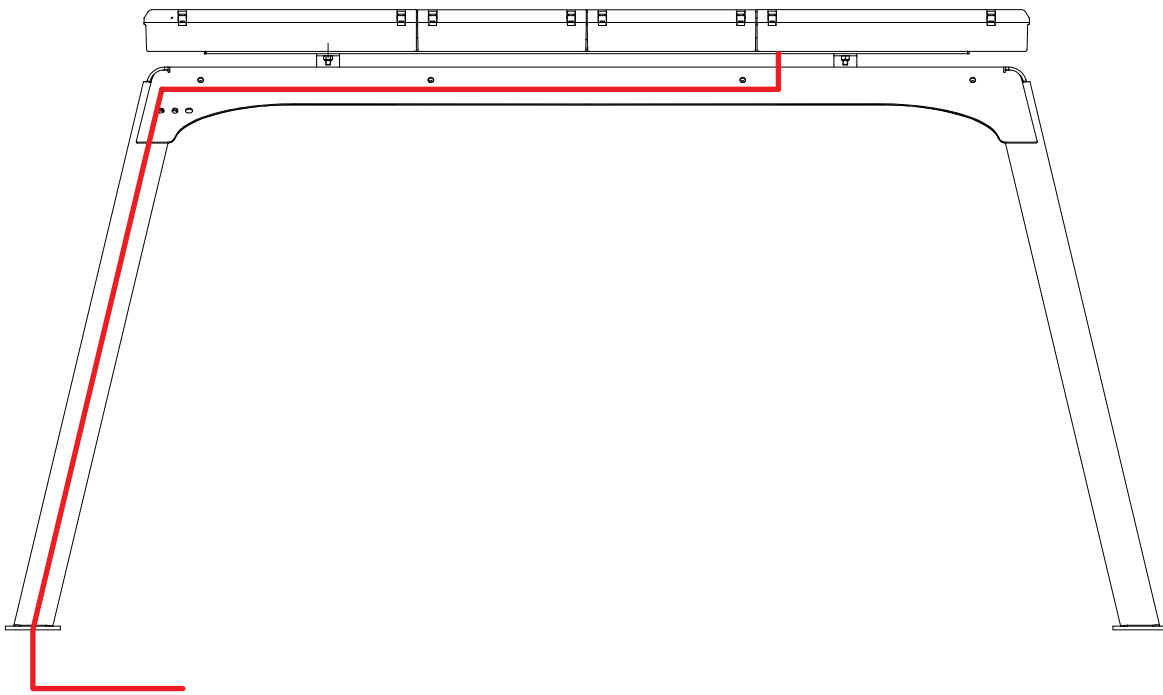

LIGHTBAR, AMBER, WHELEN, 60", 12V

ITEM	PART NO.	DESCRIPTION	QTY
1	1001199475	Lamp	1
2	4178000402	Bracket	2
3	7115181050	Capscrew, 0.50"-13NC x 1.25"	2
4	7660182601	Locknut, 0.50"-13NC	2

LIGHTBAR, AMBER, WHELEN, 60", 12V