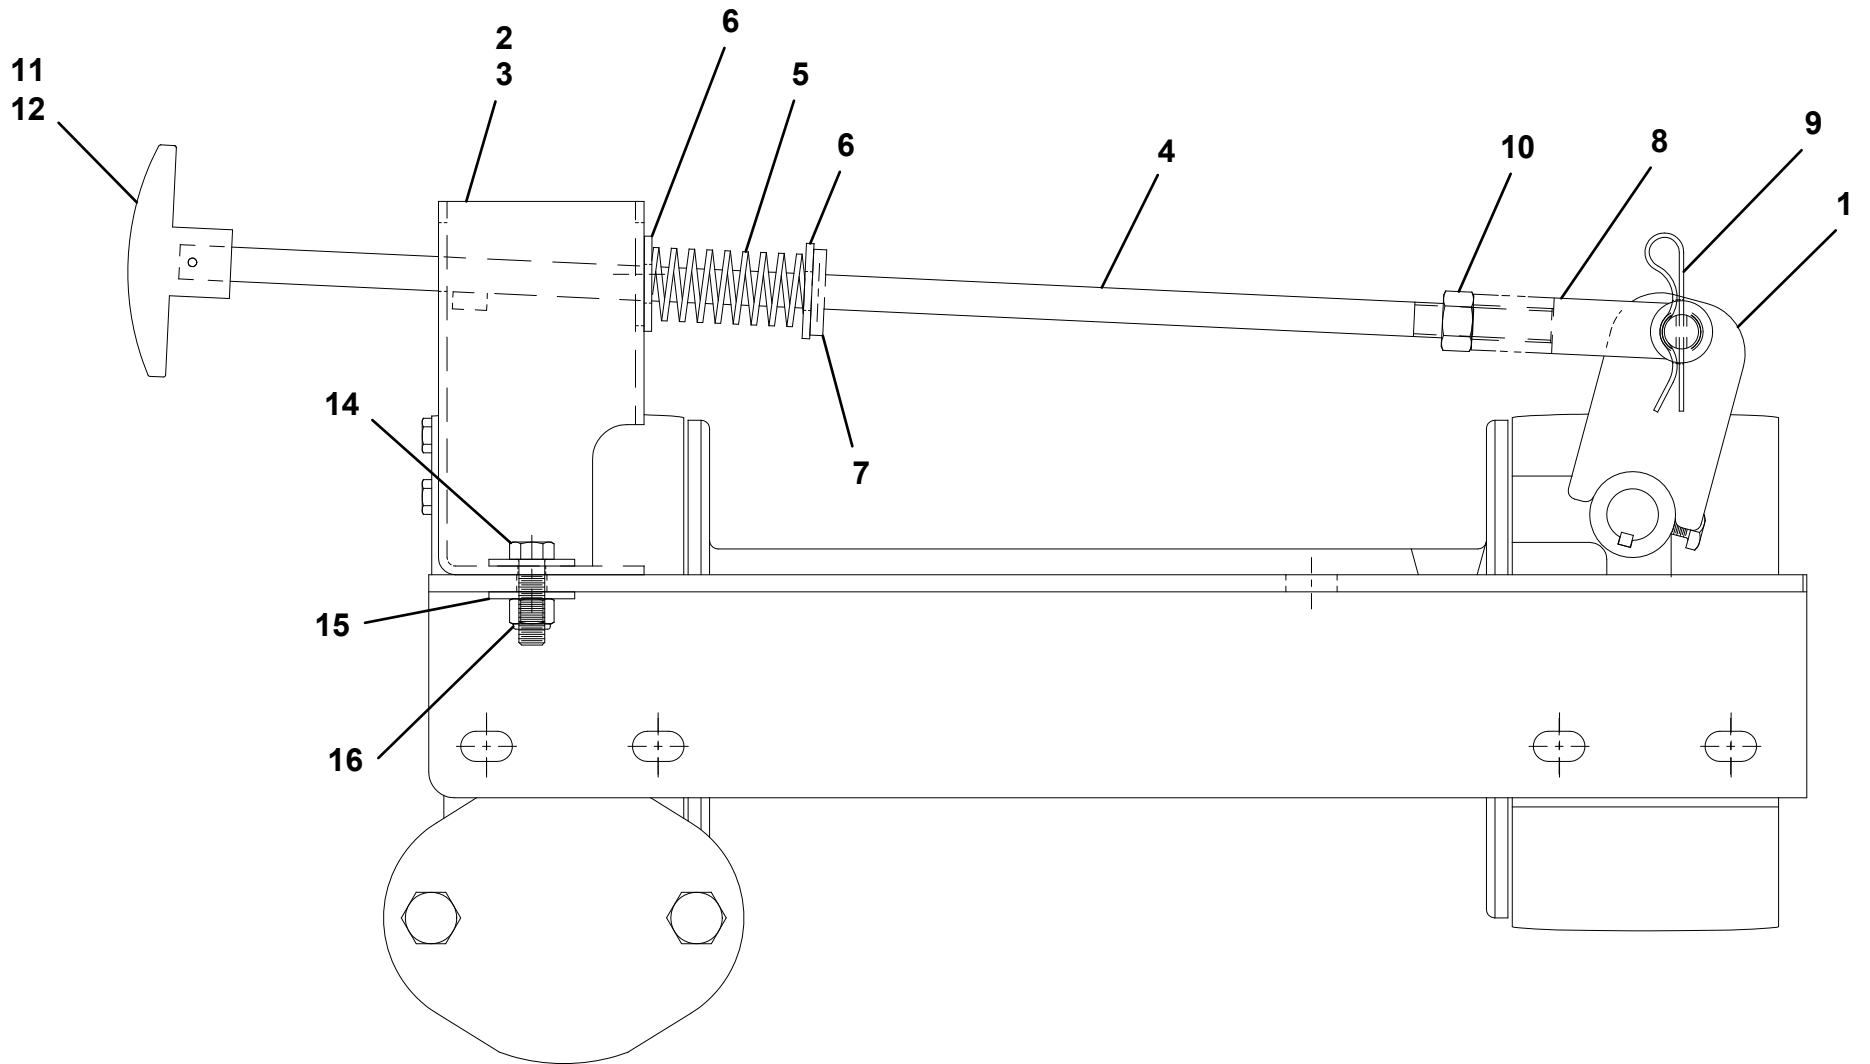

HANDLE ASSY WINCH FREE SPOOL

ITEM	PART NO.	DESCRIPTION	QTY
1	3587000007	Lever Weldment - Zinc Plating	2
2	4178000166	Bracket 0.13" X 6.43" X 8.21" Pla	1
3	4178000167	Bracket 0.13" X 6.43" X 8.21" Pla	1
4	3587000008	Handle Weldment - Plated	2
5	7843000010	Spring 0.62" Id X 2.38" Compress	2
6	7950180161	Flatwasher 0.50" Nom Wide - Pla	4
7	7690102041	Pin 0.19" Dia X 1.25" Slotted Sp	2
8	7990000011	Yoke 0.50"-20 Unf 0.50" Dia Pin	2
9	1001179025	Pin Clevis, Kit, Free Spool	2
10	7660180030	Hex Nut 0.50"-20nf Finish	2
11	4551000005	T-Handle Cast Aluminum 1.37" X	2
12	7690051641	Pin 0.13" Dia X 1.00" Slotted Sp	2
14	7115161050	Capscrew 0.38"-16NC X 1.25" Hex	2
15	7950160162	0.38" Flat Washer Nom Wide Harde	4
16	7660162601	Locknut 0.38"-16NC Gr5 Nyloc	2

HANDLE ASSY WINCH FREE SPOOL