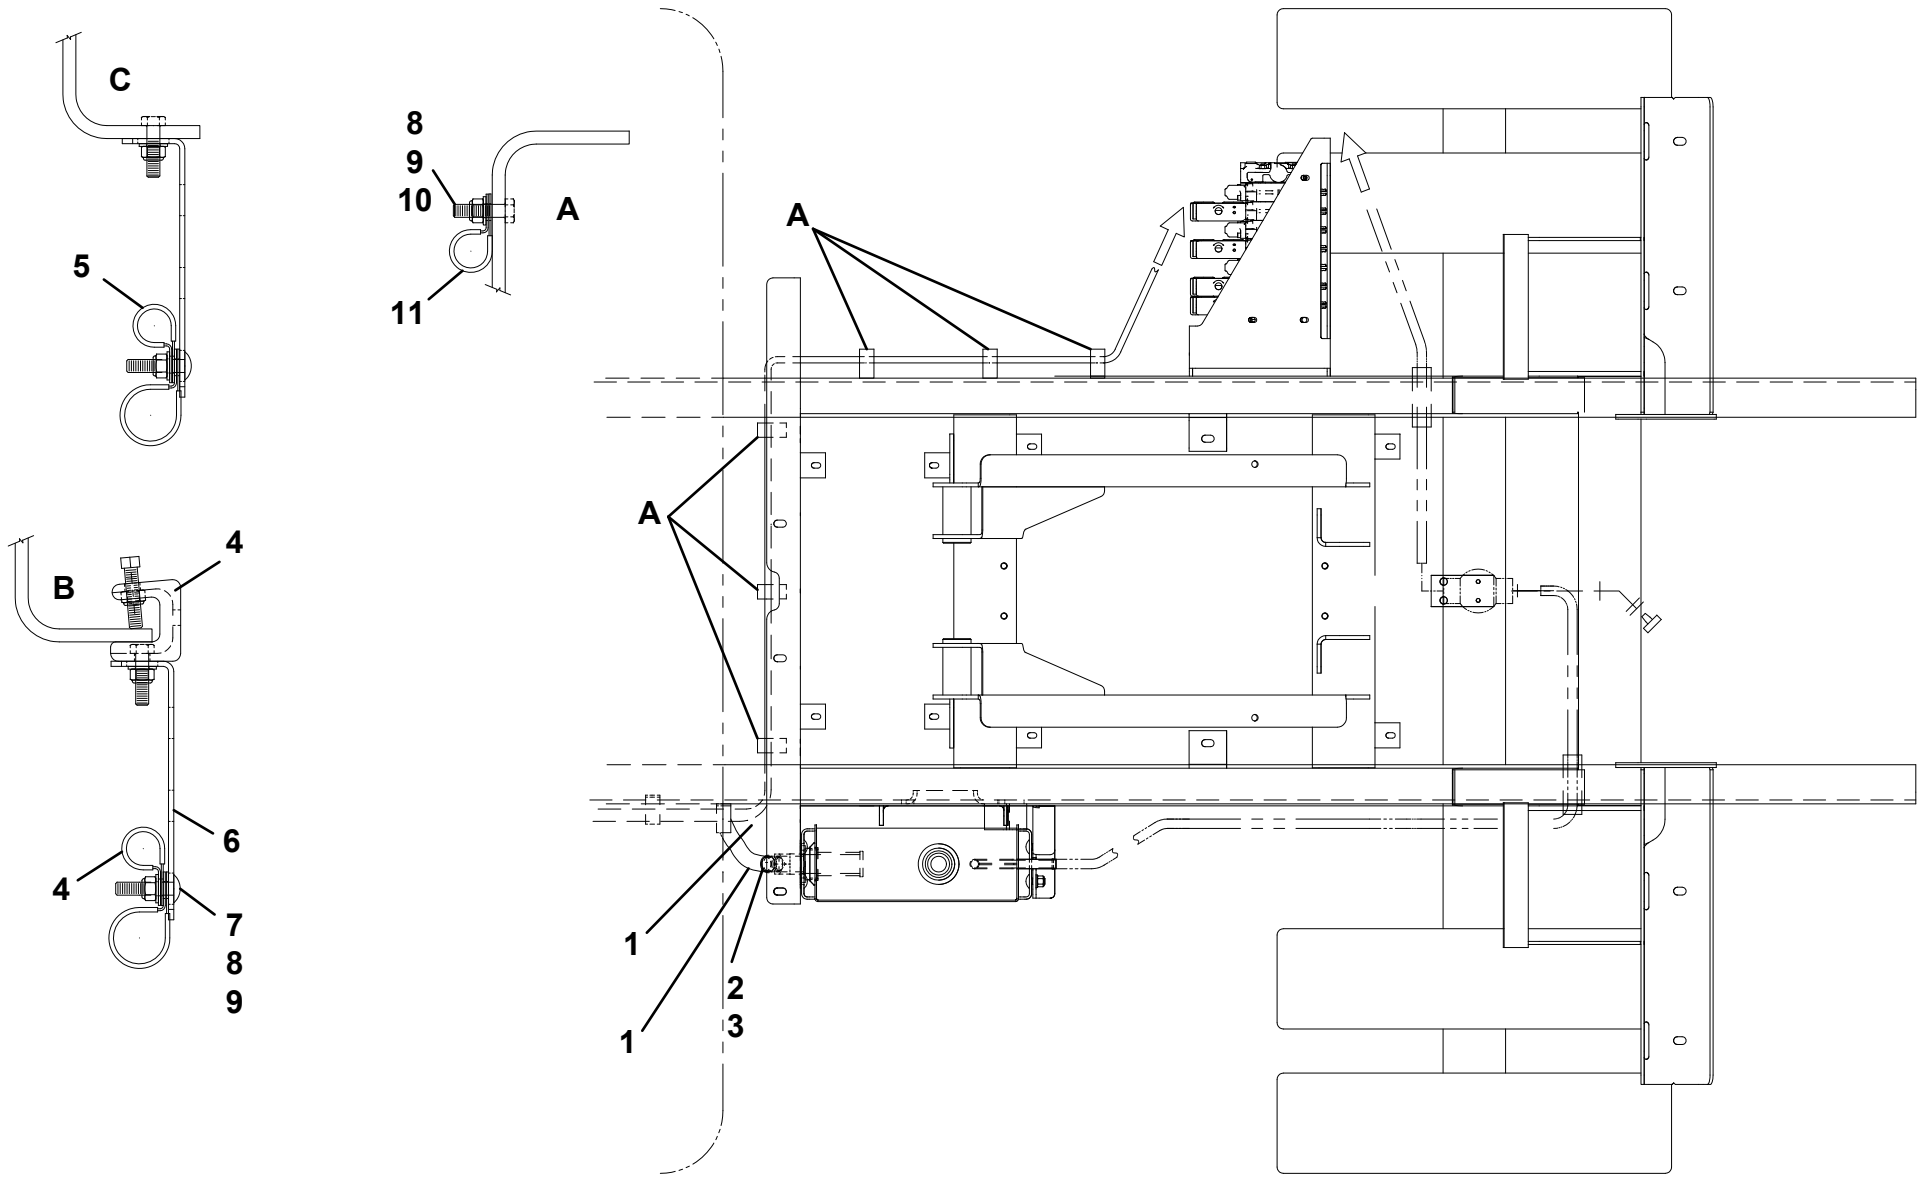

SUPPLY PRESSURE & RETURN HOSE INSTALL 140" WB 11-16 FORD

ITEM	PART NO.	DESCRIPTION	QTY
1	1001132844	Hose Kit	1
2	7443000013	Fitting	1
3	7274000002	Clamp	2
4	1001132794	Clamp	4
5	1001132800	Clamp	2
6	4706003844	Plate	1
7	7115151064	Bolt, 0.31"-18NC x 1.25"	1
8	7950150161	Flatwasher, 0.31" ID	7
9	7660152601	Locknut, 0.31"-18NC	7
10	7115151050	Capscrew, 0.31"-18NC x 1.25"	6
11	7274000040	Clamp	6
12	8632000002	Trim	0.25
13	7819000013	Sleeve	4

SUPPLY PRESSURE & RETURN HOSE INSTALL 140" WB 11-16 FORD