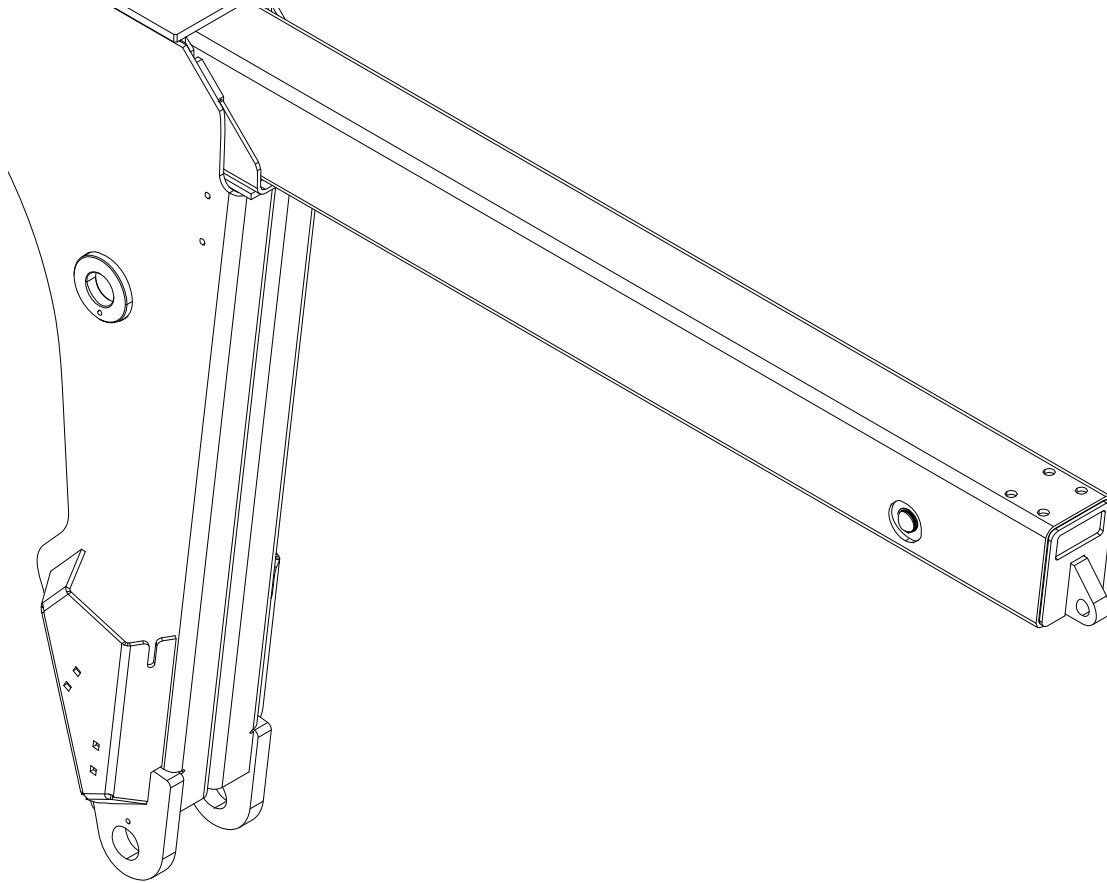

RECOVERY BOOM EXTENTION

ITEM	PART NO.	DESCRIPTION	QTY
1	3170000493	Boom Extension	1
2	7701000030	Plug	1
3	7115201450	Capscrew, 0.63"-11NC x 1.75"	4
4	7950200141	Flatwasher, 0.63" ID	4
5	7660202601	Locknut, 0.63"-11NC	4
6	7330000866	Tag	1
7	7759000018	Pop Rivet	2

RECOVERY BOOM EXTENSION