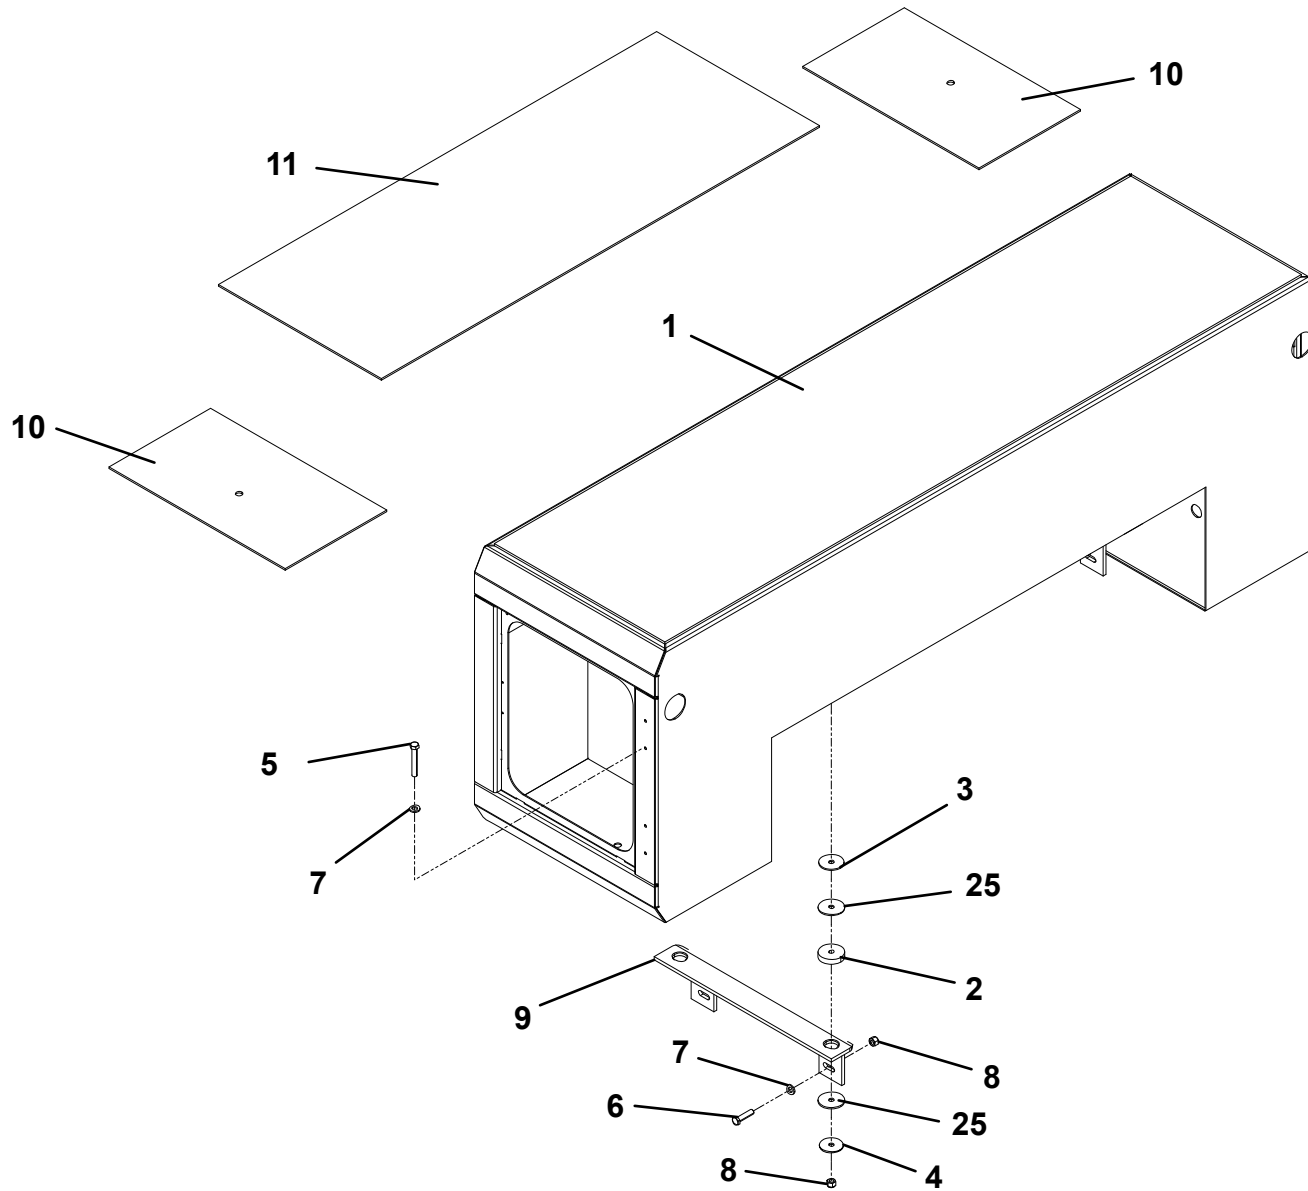

TUNNEL TOOLBOX INSTALLATION

ITEM	PART NO.	DESCRIPTION	QTY
1	1001225084	Box, Assy Tunnel MPL Arrow Brd	1
2	1001135107	Support, Adapter Tunnel Mount	4
3	7949000013	Washer 2.38" Dia. Rubber Head	4
4	7949000012	Washer 2.25" Dia. Rubber Tail	4
5	0641826	Scr Cap Hh 5, 0.50"-13" X 3.250"	4
6	0641816	Scr Cap Hh 5, 0.50"-13" X 2.00"	4
7	4891800	Wsh Hard 0.50" 0.526" 1.125" 0.187"	8
8	7660182601	Locknut 0.50"-13NC Gr5 Hex Nylo	8
9	4017000674	Angle 0.38" X 8.32" X 23.38"	2
10	4679000333	Pad 0.19" X 13.40" X 23.25" Rubbe	2
11	4679000334	Pad 0.19" X 21.50" X 57.83" Rubbe	1
24	7796000078	Gasket 0.9375" X 0.8125" High 50ft	12
25	1001135108	Pad, 0.13" X 0.50" X 2.50" Polyester	8

TUNNEL TOOLBOX INSTALLATION