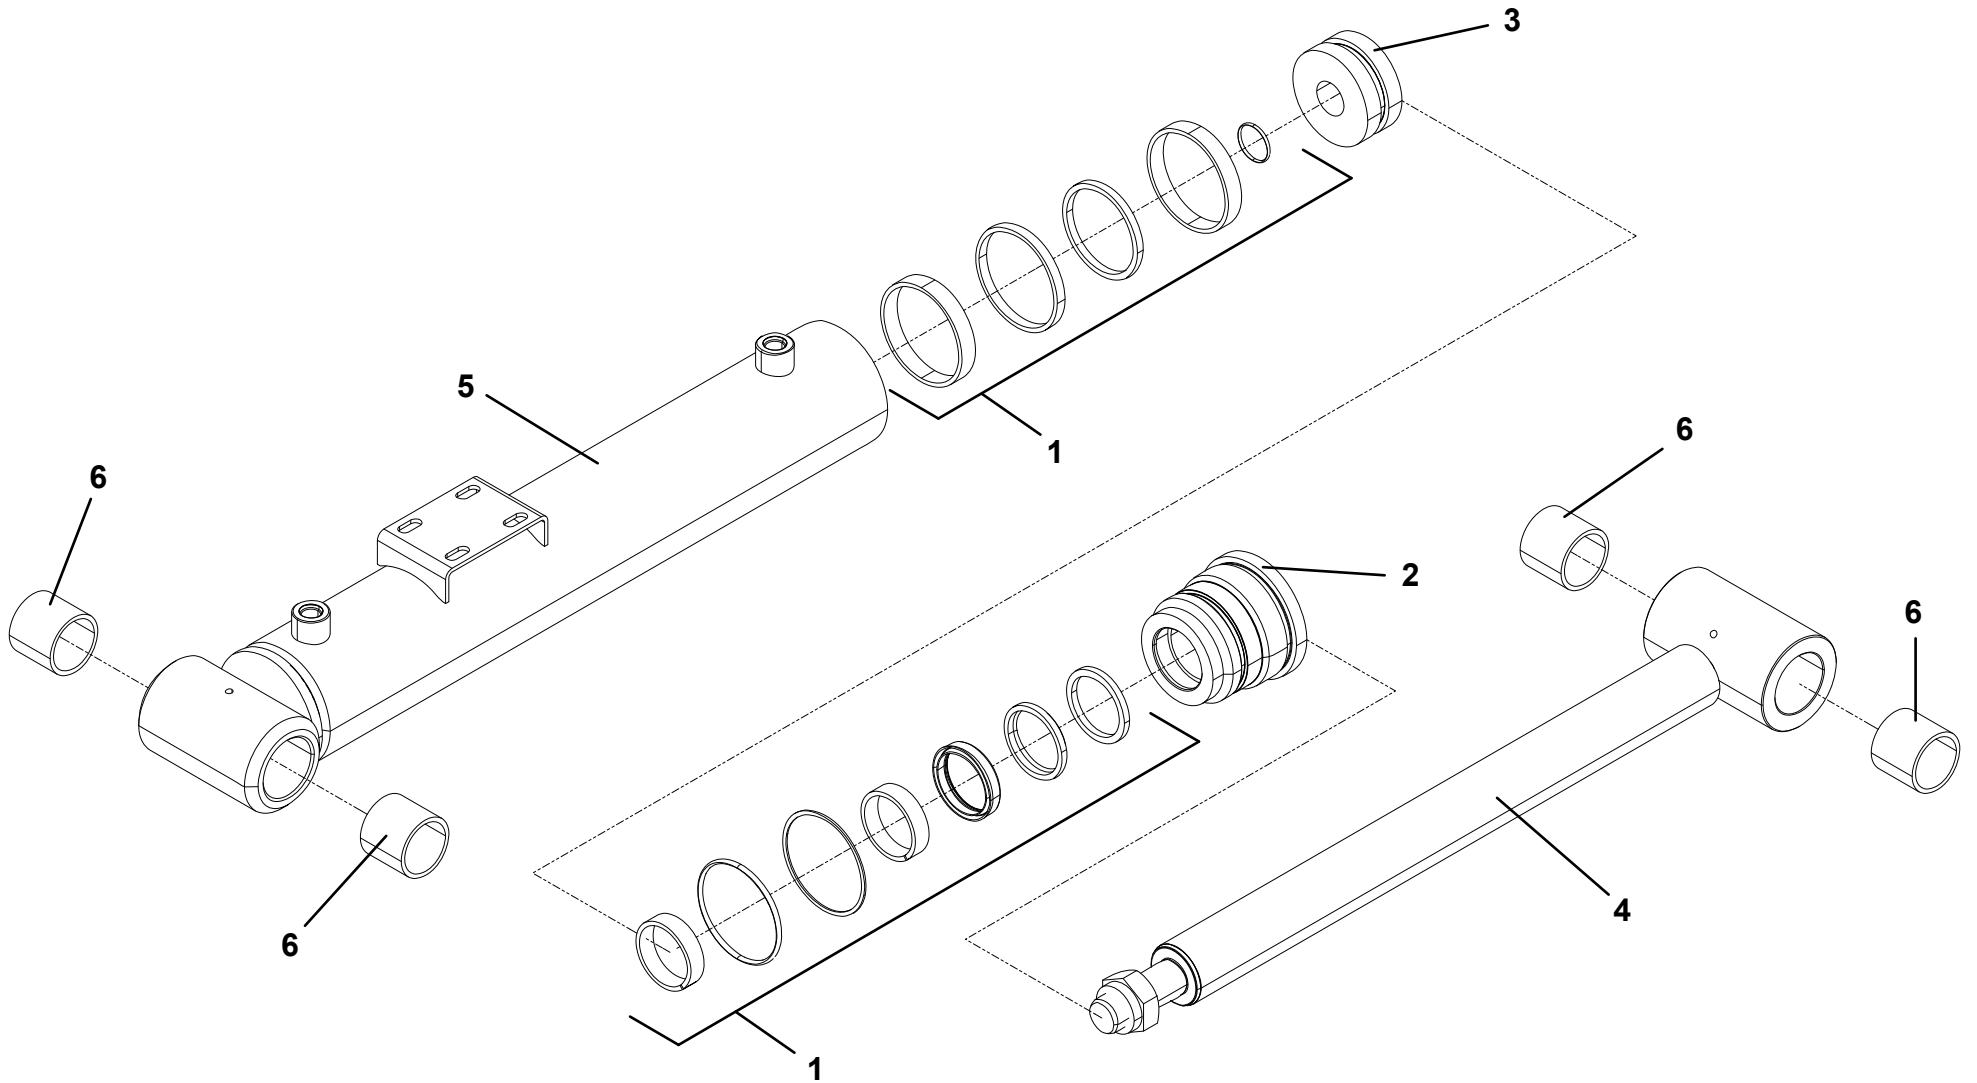

CYLINDER ASSEMBLY - 1001194362

ITEM	PART NO.	DESCRIPTION	QTY
1	70051621	Seal Kit	1
2	70051622	Head	1
3	70051623	Piston	1
4	70051624	Rod Weldment	1
5	70051625	Barrel Weldment	1
6	70051626	Bearings	4

CYLINDER ASSEMBLY - 1001194362