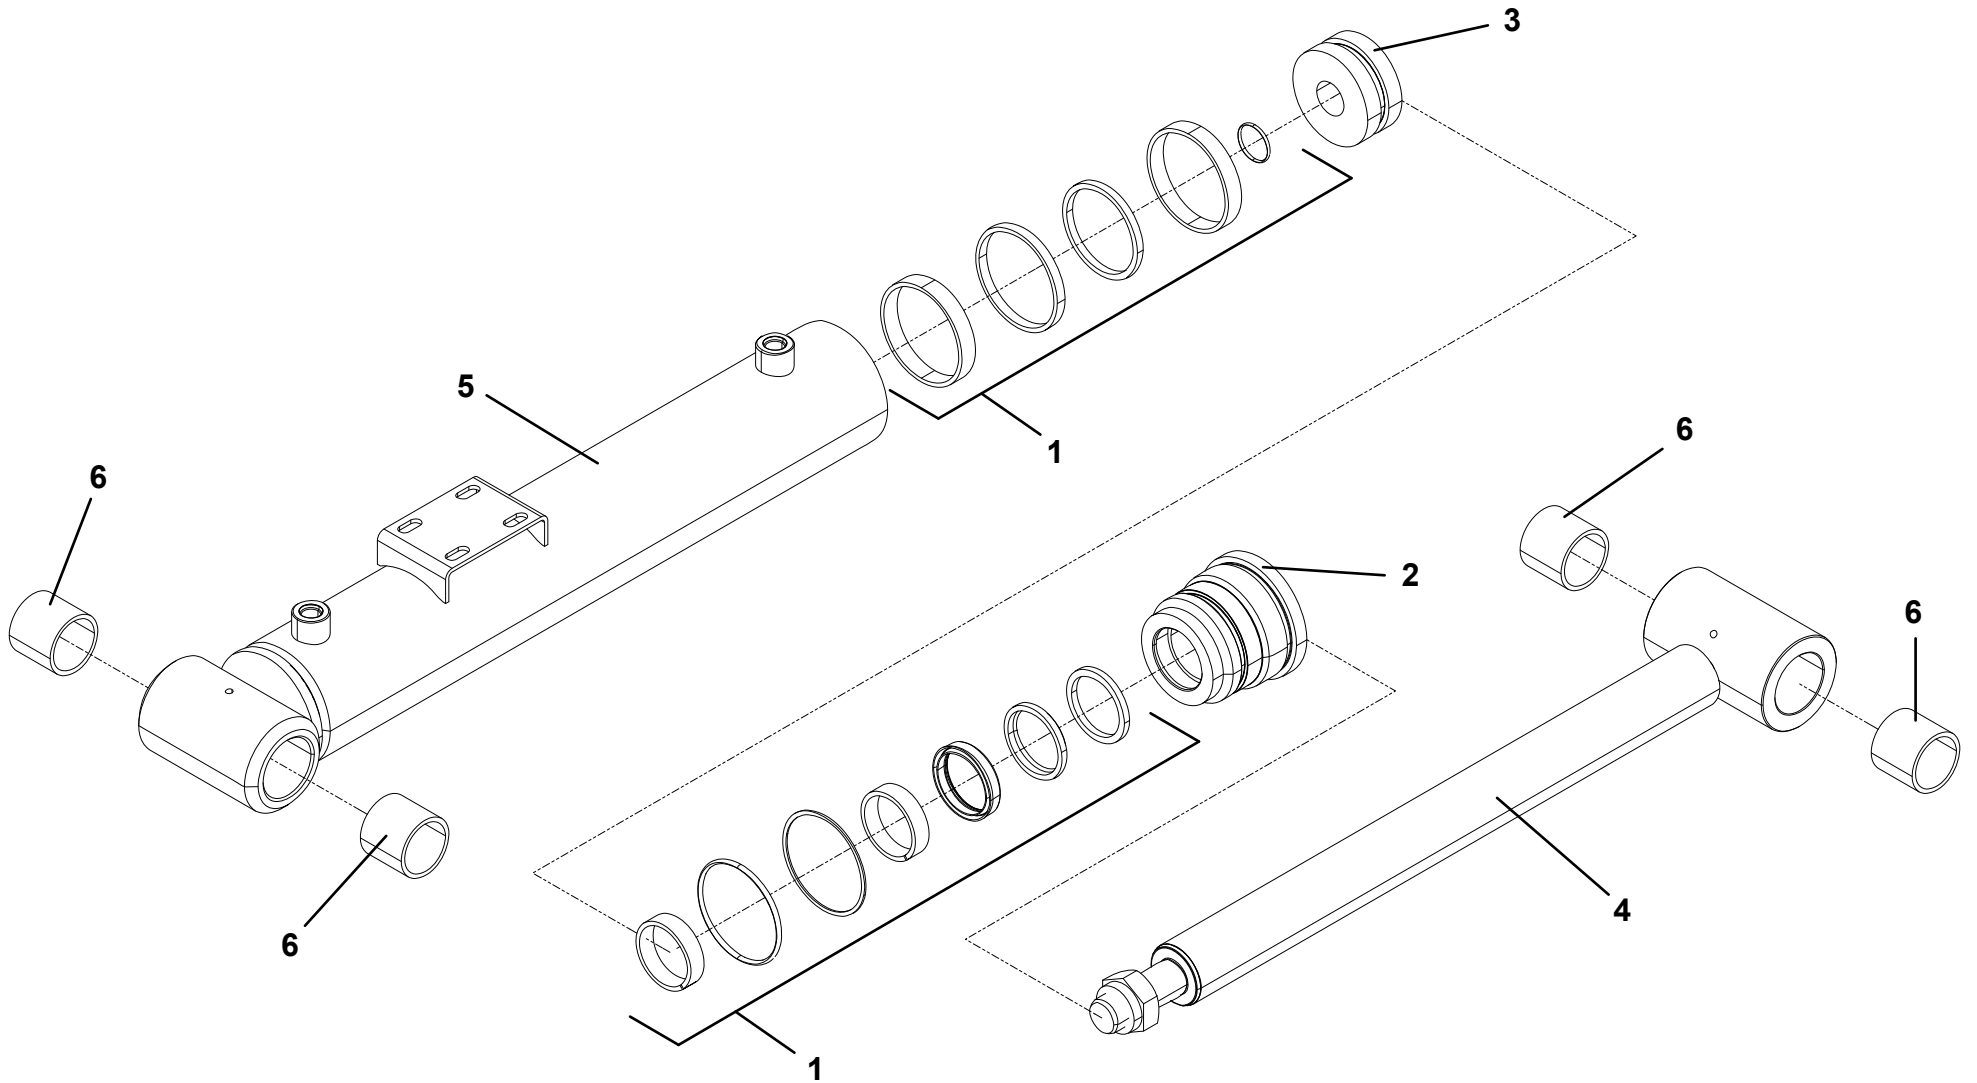

CYLINDER ASSEMBLY - 7320000077

ITEM	PART NO.	DESCRIPTION	QTY
1	70051664	Seal Kit	1
2	70051660	Head	1
3	70051661	Piston	1
4	70051662	Rod Weldment	1
5	70051663	Barrel Weldment	1

CYLINDER ASSEMBLY - 732000077