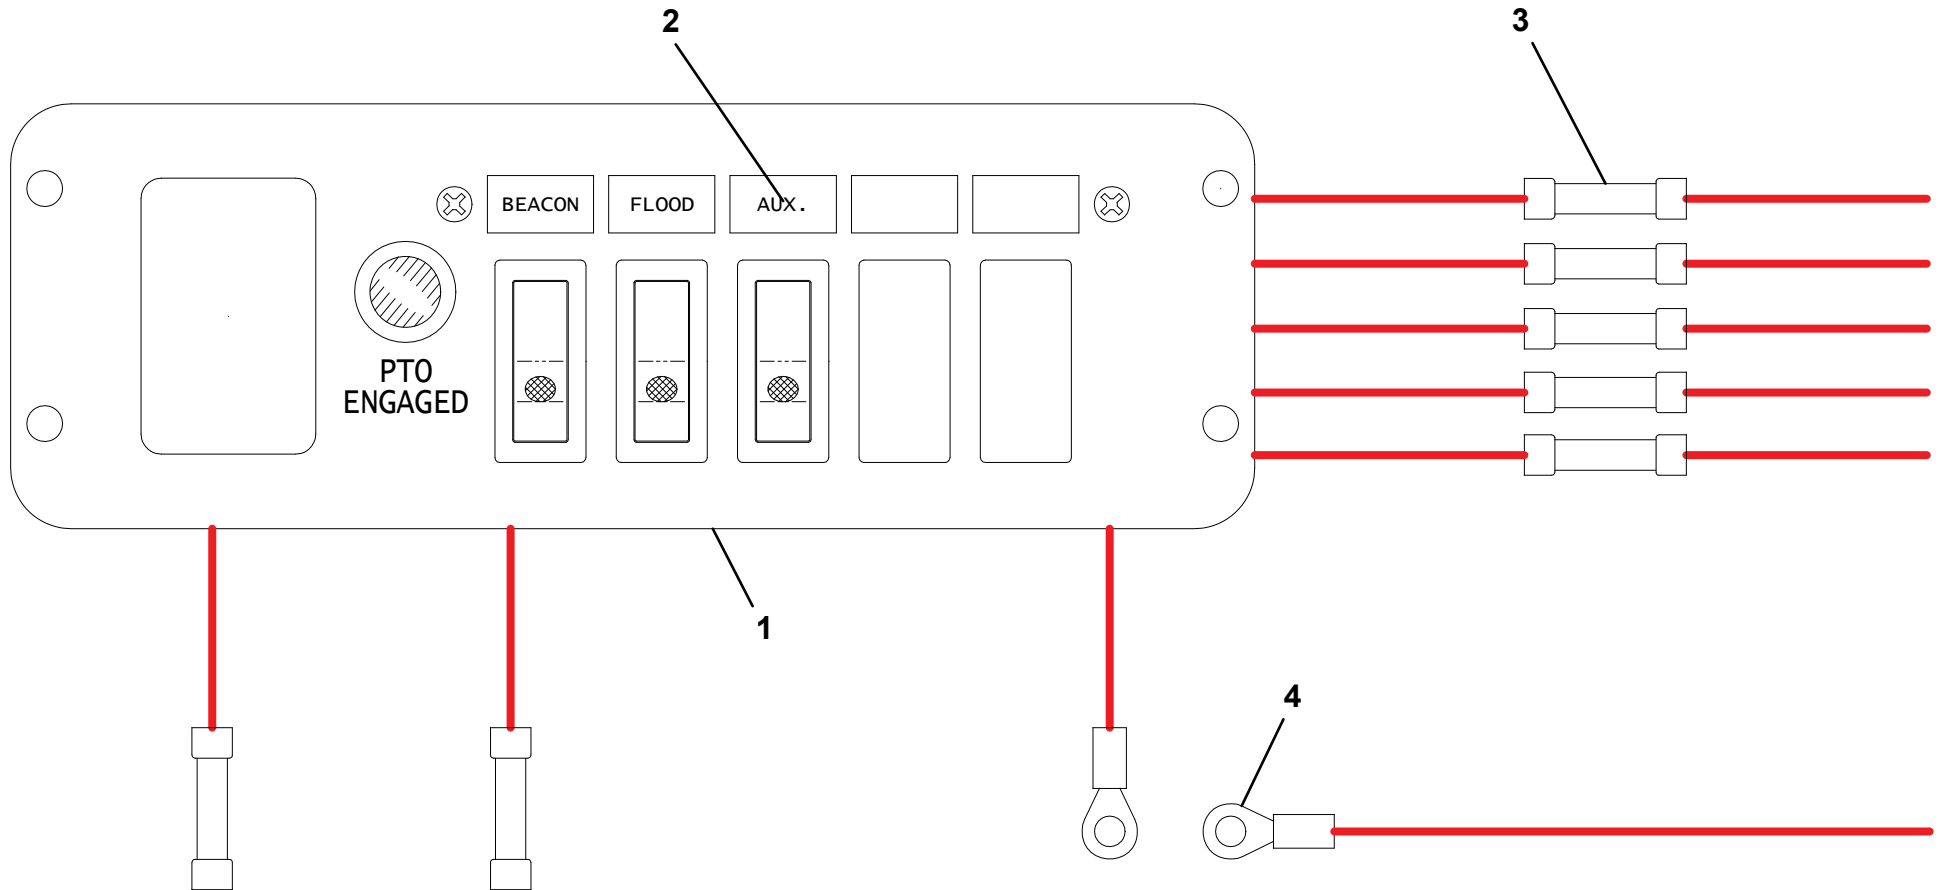

SWITCH PANEL IN-DASH, 3 FUNCTION

ITEM	PART NO.	DESCRIPTION	QTY
1	7870000100	Switch Panel	1
2	7330000288	Decal	1
3	7345001913	Connector	4
4	7345211701	Terminal	AR
4	7345001713	Connector	AR
5	4346000005	Heat Shrink Tubing	1

SWITCH PANEL IN-DASH, 3 FUNCTION