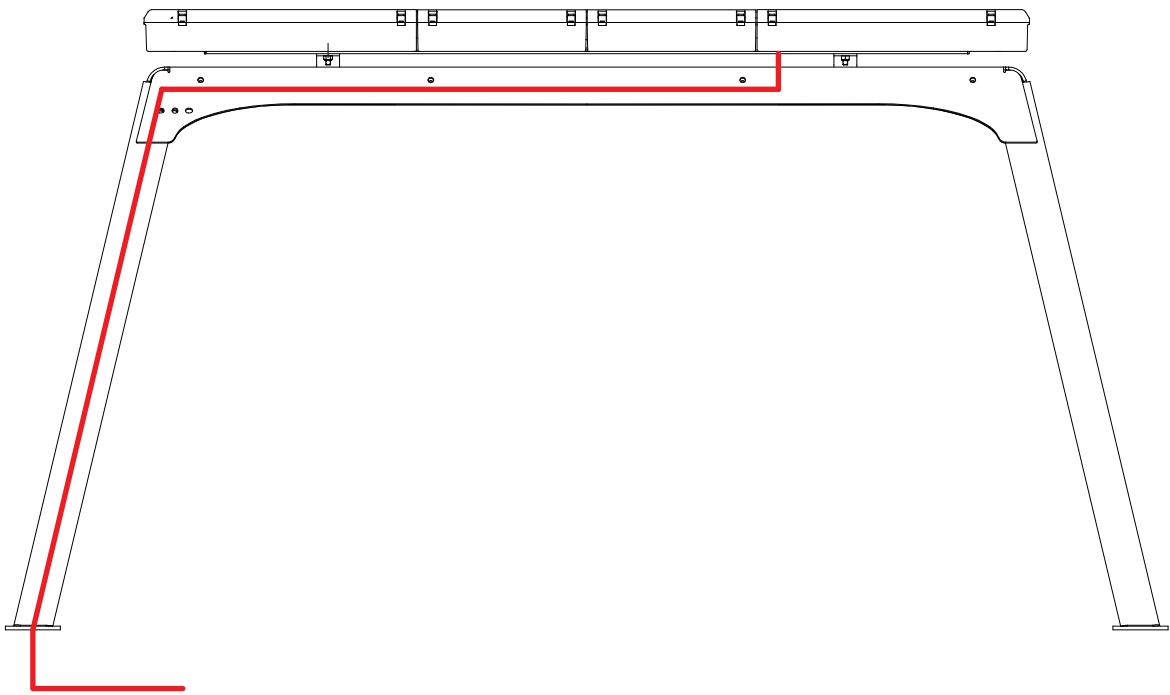

LIGHTBAR, AMBER, CODE3, 58", 10 LIGHT HEAD, 12V

ITEM	PART NO.	DESCRIPTION	QTY
1	1001136990	Lamp	1
2	4178000402	Bracket	2
3	7115181050	Capscrew, 0.50"-13NC x 1.25"	2
4	7660182601	Locknut, 0.50"-13NC	2

LIGHTBAR, AMBER, CODE3, 58", 10 LIGHT HEAD, 12V