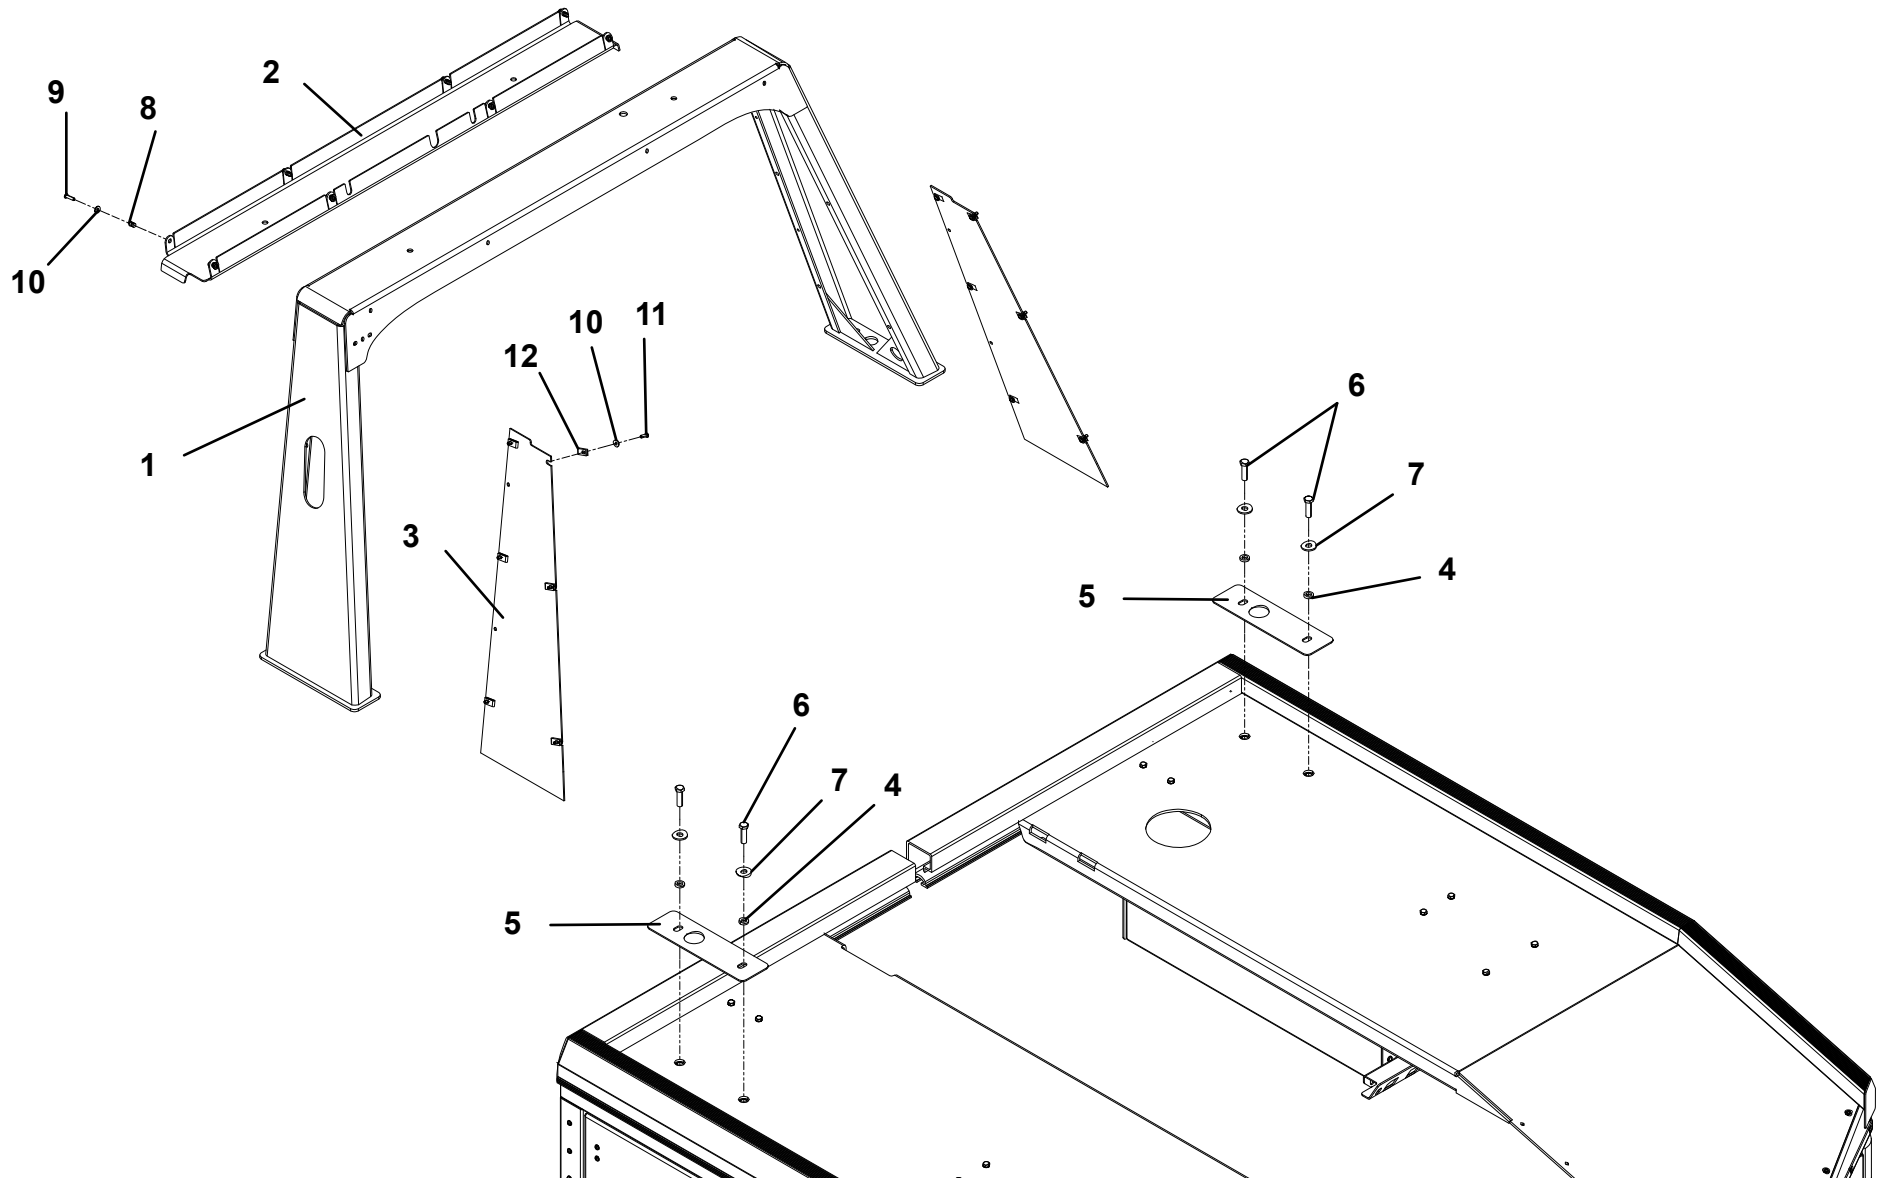

LIGHT PYLON INSTALLATION 34" ALUMINUM MPL SERIES

ITEM	PART NO.	DESCRIPTION	QTY
1	3509570137	Light Pylon	1
2	4263000689	Channel	1
3	4314000224	Coverplate	2
4	7949000058	Washer	4
5	7796000101	Gasket	2
6	7115181450	Capscrew, 0.50"-13NC x 1.75"	4
7	7950180161	Flatwasher, 0.50" ID	4
8	7413000002	Nutsert, 0.25"-20NC	8
9	7114140818	Capscrew, 0.25"-20NC x 1.00"	8
10	7950140143	Flatwasher, 0.25" ID	20
11	7114140618	Capscrew, 0.25"-20NC x 0.75"	12
12	7661000019	U-Nut, 0.25"-20NC	12

LIGHT PYLON INSTALLATION 34" ALUMINUM MPL SERIES